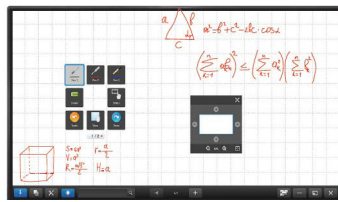

LCD Interactive Touch Screen Display Systems