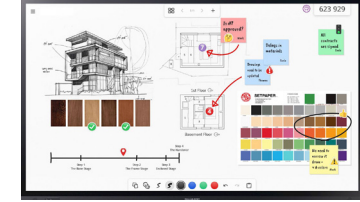

LCD Interactive Touch Screen Display Systems