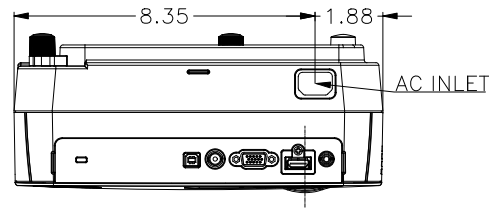

VE281X/VE281 INPUT PANEL

Model: VE281/282
VE281X/282X
Scale: 1:1
Unit: Inches

NEC

500 Park Boulevard, Suite 1100
Itasca, IL 60143
Telephone: (630) 467-3000