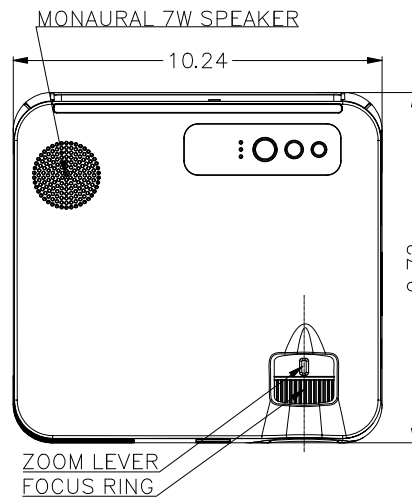

VE281X/VE281 INPUT PANEL

Model: VE281/282
VE281X/282X
Scale: 1:1
Unit: Inches

NEC

500 Park Boulevard, Suite 1100
Itasca, IL 60143
Telephone: (630) 467-3000