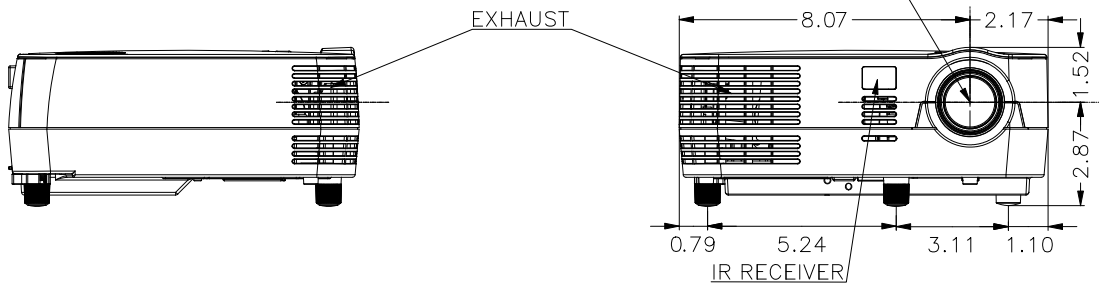

VE281X/VE281 INPUT PANEL

Model: VE281/282
VE281X/282X
Scale: 1:1
Unit: Inches

NEC

500 Park Boulevard, Suite 1100
Itasca, IL 60143
Telephone: (630) 467-3000