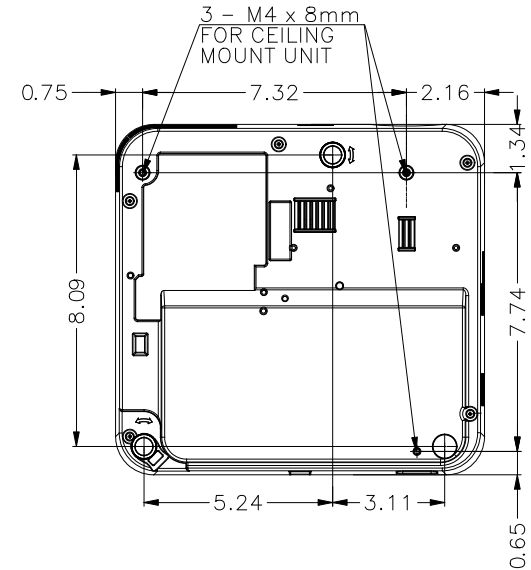

VE281X/VE281 INPUT PANEL

Model: VE281/282
VE281X/282X
Scale: 1:1
Unit: Inches

NEC

500 Park Boulevard, Suite 1100
Itasca, IL 60143
Telephone: (630) 467-3000