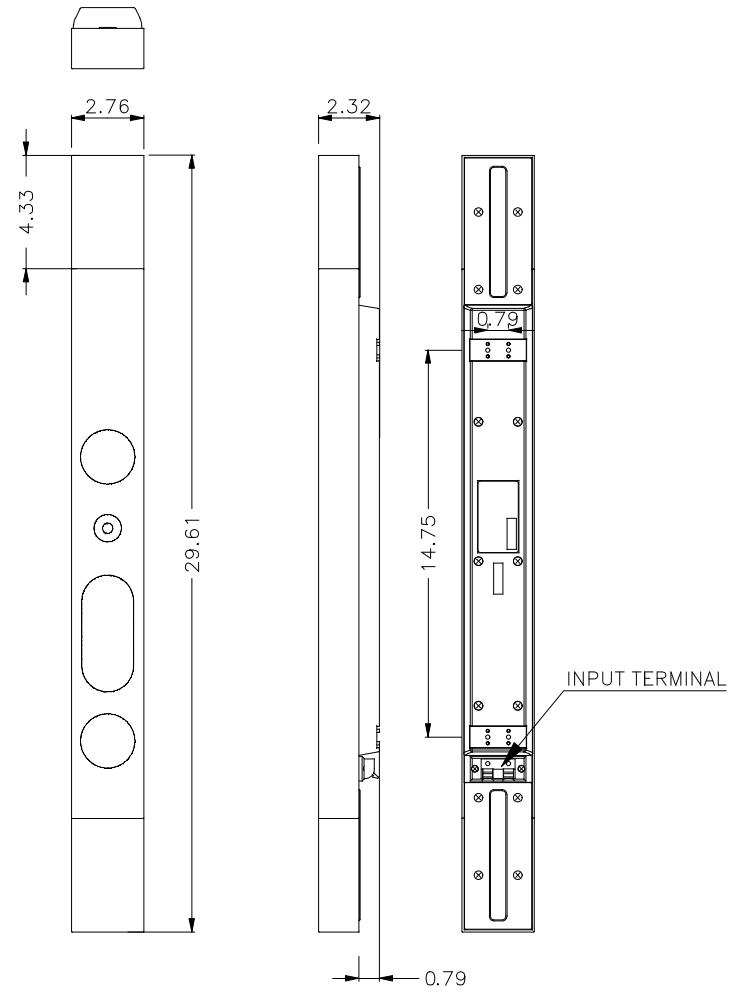

SP-P521

SP-S521

Model: SP-PS52

Scale: 1:1

Unit: Inches

NEC

500 Park Boulevard, Suite 1100
Itasca, IL 60143
Telephone: (630) 467-3000