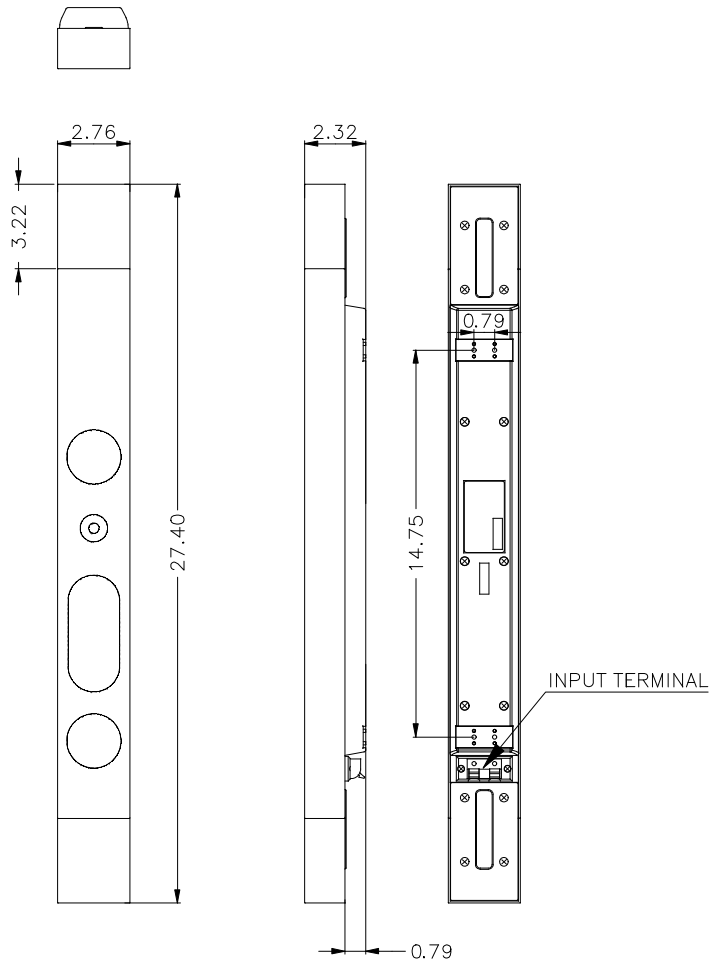

SP-P521

SP-S521

Model: SP-PS52

Scale: 1:1

Unit: Inches

NEC

500 Park Boulevard, Suite 1100
Itasca, IL 60143
Telephone: (630) 467-3000