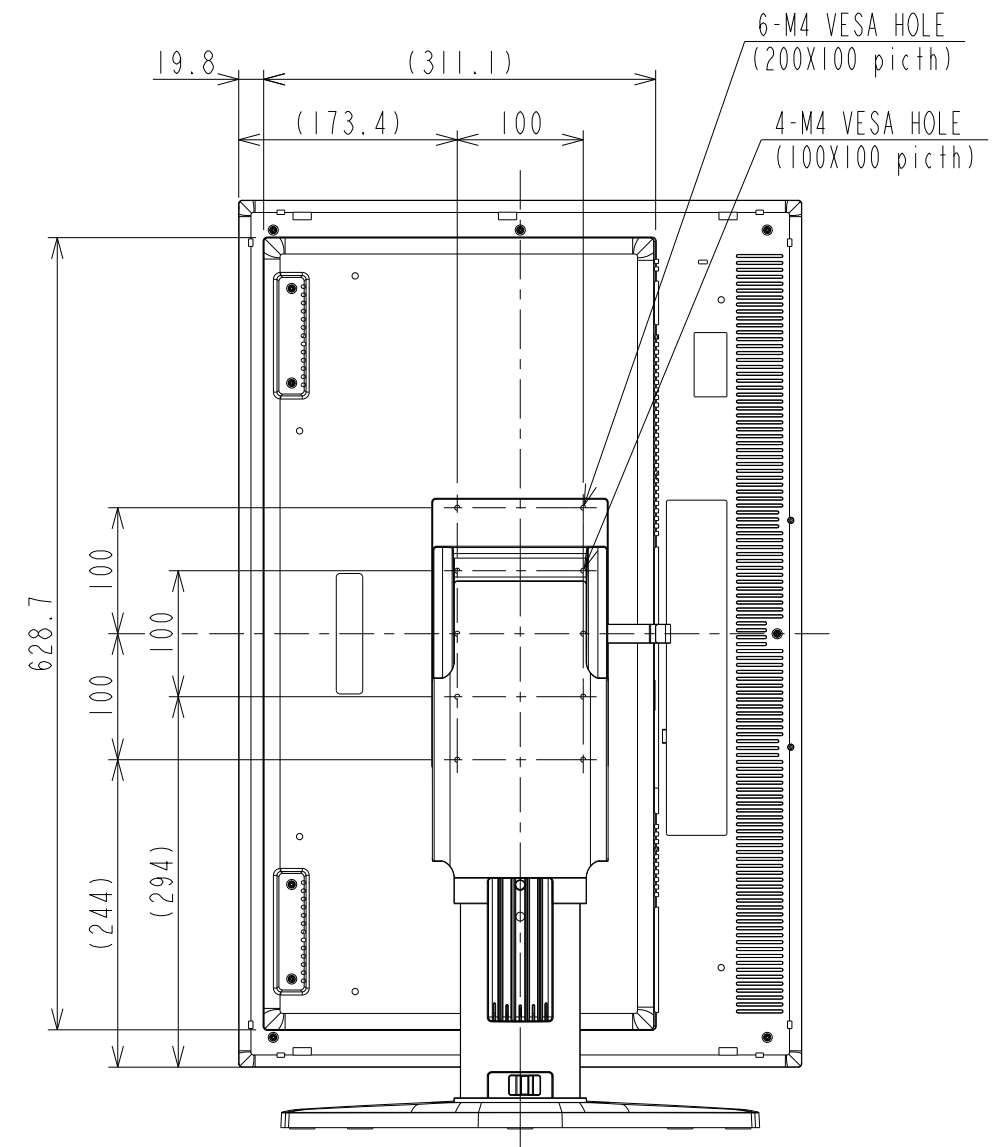

# PA302W OUTLINE (PORTRAIT)

USB Connector (Type A)