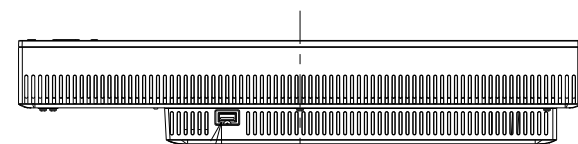

# PA302W OUTLINE (PORTRAIT)

USB Connector (Type A)