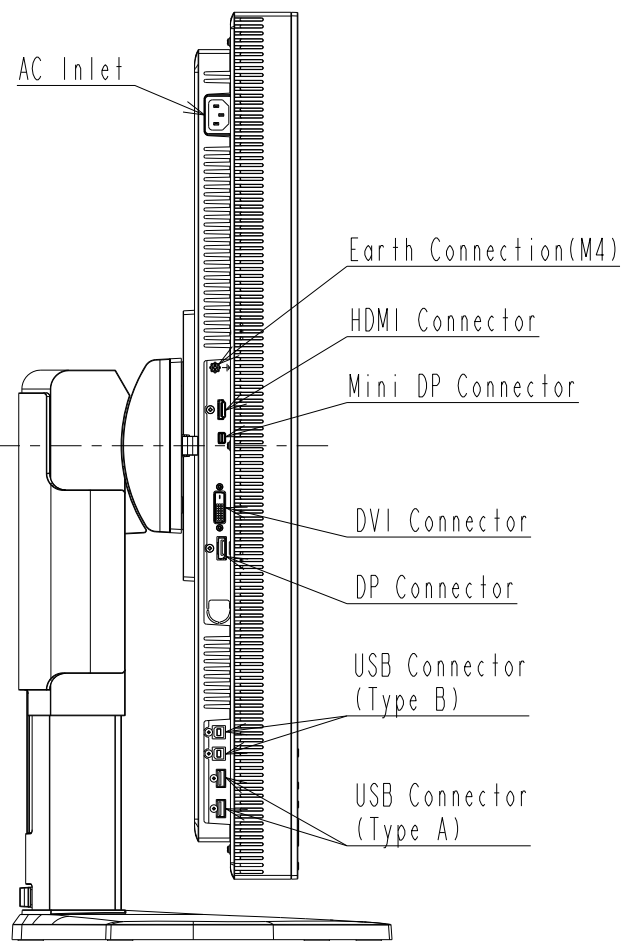

# PA302W OUTLINE (PORTRAIT)

USB Connector (Type A)