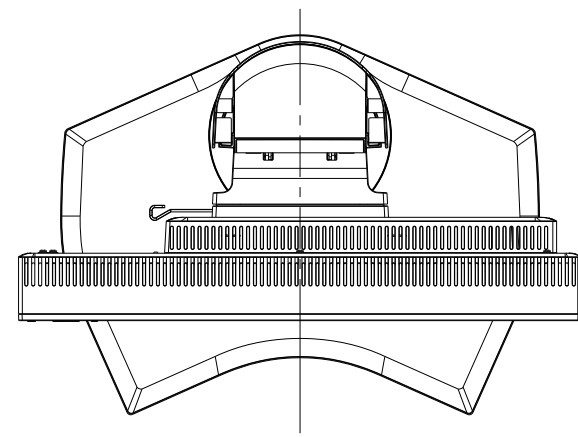

# PA302W OUTLINE (PORTRAIT)

USB Connector (Type A)