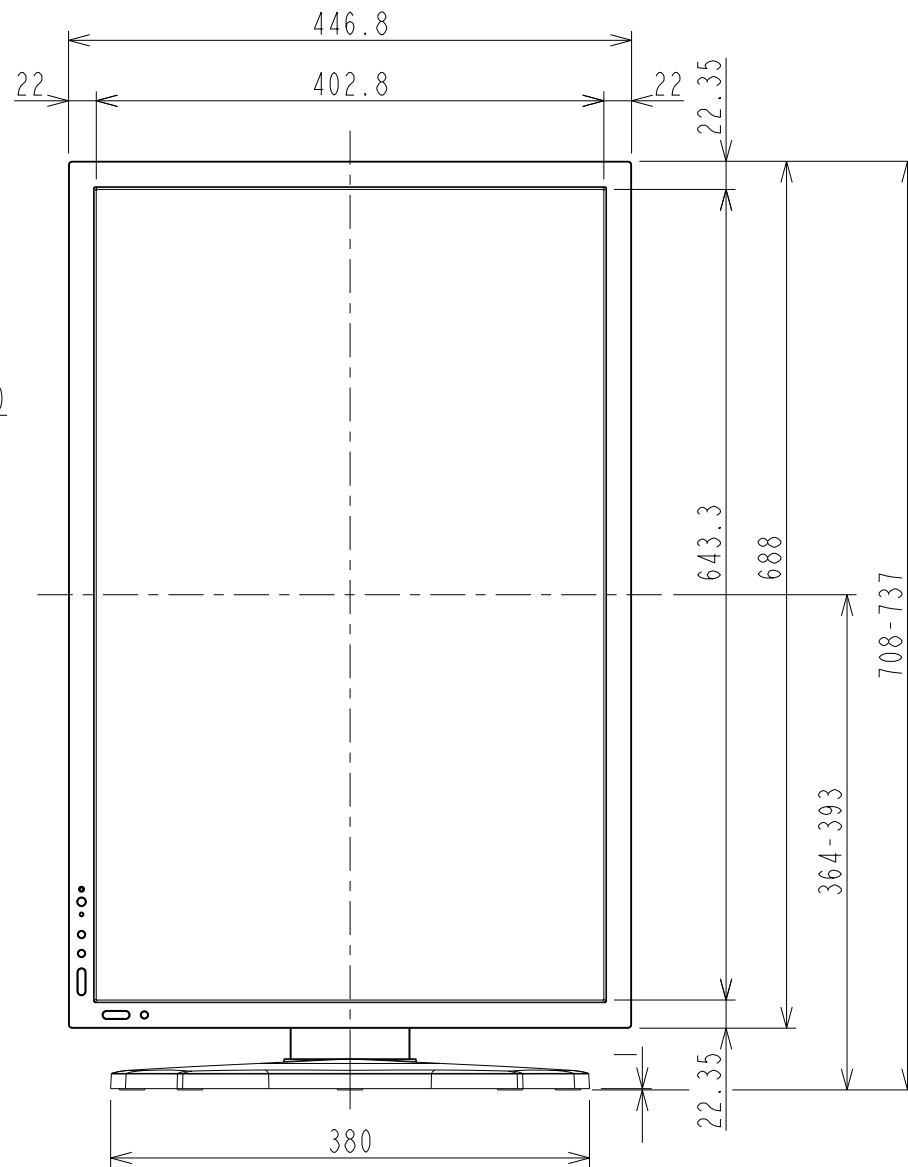

# PA302W OUTLINE (PORTRAIT)

USB Connector (Type A)