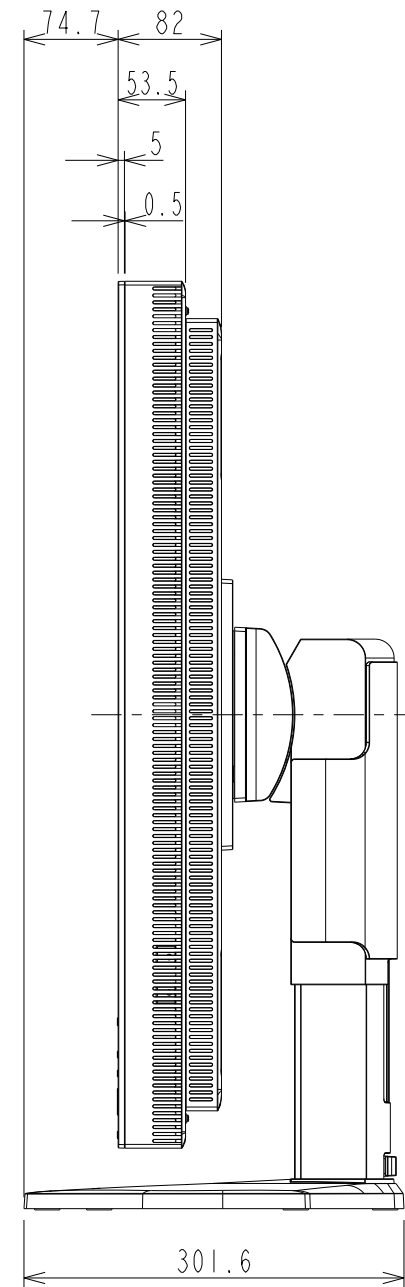

# PA302W OUTLINE (PORTRAIT)

USB Connector (Type A)