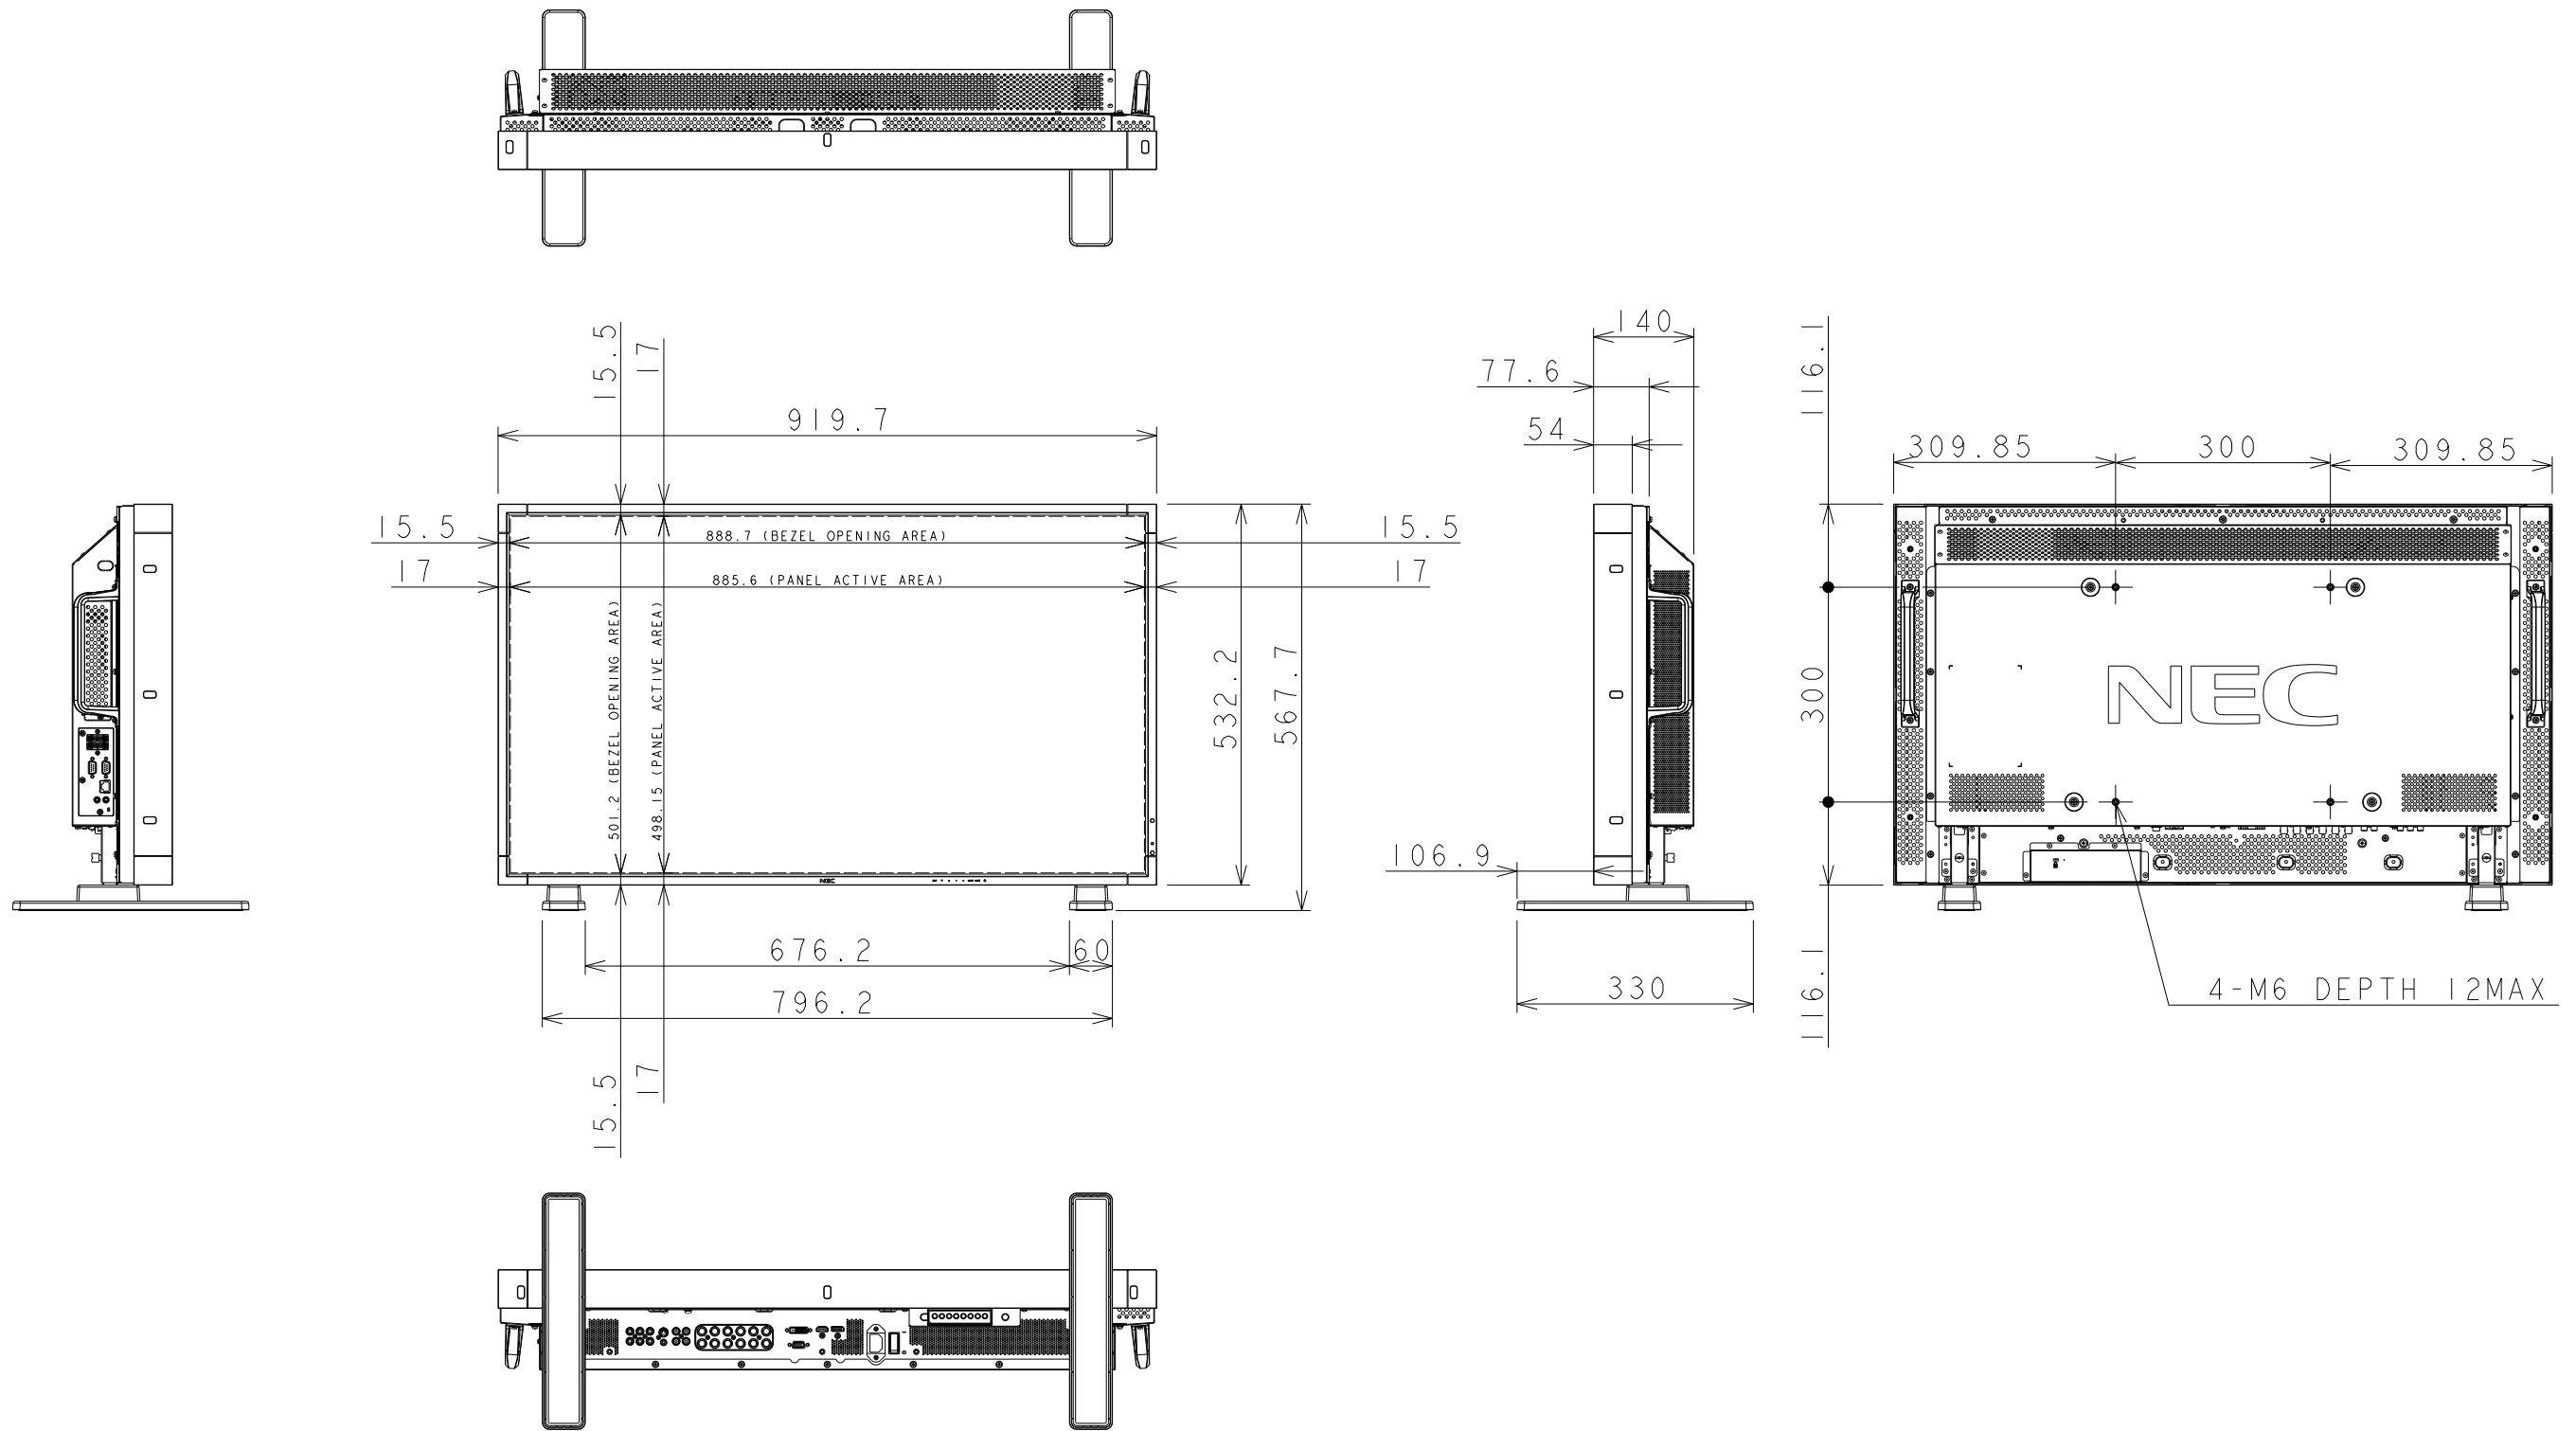

P401 OUTLINE WITH STAND

SIZE A3
SCALE 1/10
DIM mm