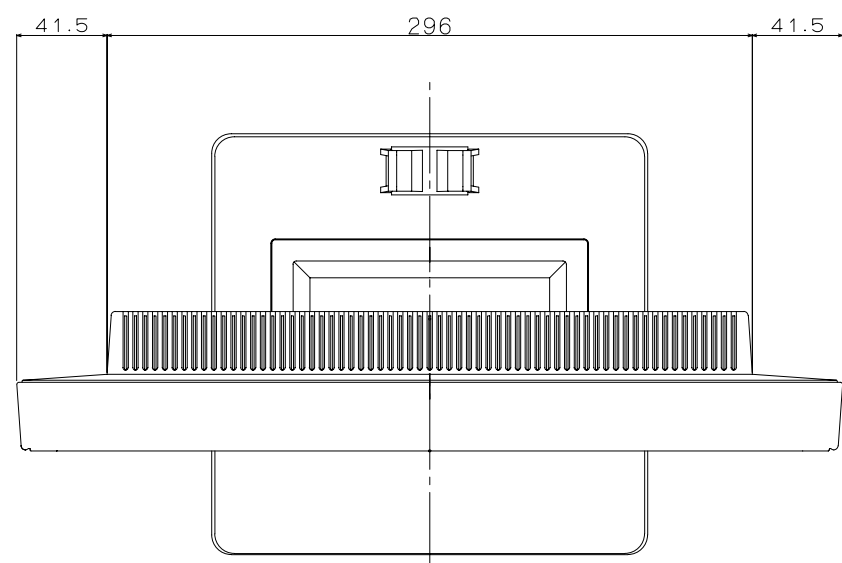

· CABINET COLOR  
 LCD71VM  
 Front Bezel: CRT LCD Light Gray (NMV)  
 Back Cover : CRT LCD Light Gray (NMV)  
 LCD71VM-BK  
 Front Bezel: Dark Roof Gray  
 Back Cover : Dark Roof Gray

· Tilt Angle  
 UP : 30 degrees  
 Down : 5 degrees

· Weight  
 With Stand : 4.6 kg  
 Without Stand : 4.0 kg

VESA Attachment Holes  
 (M4 x 4)

フィルム
AP ROLL
整理期限
整理番号

MATERIAL		DIMENSIONS			FINISH	
ENGINEER	ENG.APPD	DRAWN	CHECKED	APPROVED		
—	—				External Drawing	

UNLESS OTHERWISE SPECIFIED, ALL TOLERANCES TO BE IN ACCORDANCE WITH NEC STD

THIRD ANGLE PROJECTION	SCALE 1/1
MODEL	LCD71VM
ASSY	—
UNITS	mm

1

2

3

4

5

6