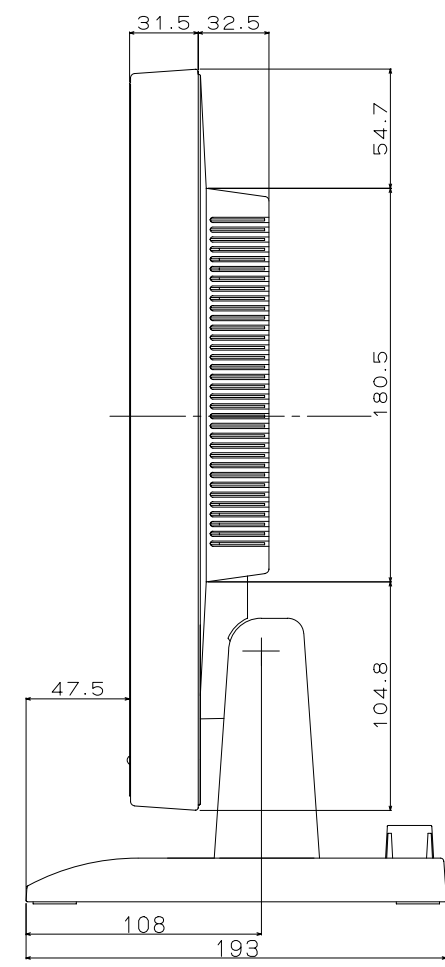

1

2

3

4

5

6

7

REV	DESCRIPTION	APPD
1	2003.7.	—

· CABINET COLOR  
 LCD71VM  
 Front Bezel: CRT LCD Light Gray (NMV)  
 Back Cover : CRT LCD Light Gray (NMV)  
 LCD71VM-BK  
 Front Bezel: Dark Roof Gray  
 Back Cover : Dark Roof Gray

· Tilt Angle  
 UP : 30 degrees  
 Down : 5 degrees

· Weight  
 With Stand : 4.6 kg  
 Without Stand : 4.0 kg

VESA Attachment Holes  
 (M4 x 4)

フィルム
AP ROLL
整理期限
整理番号

MATERIAL		DIMENSIONS			FINISH	
ENGINEER	ENG.APPD	DRAWN	CHECKED	APPROVED		
—	—				External Drawing	

UNLESS OTHERWISE SPECIFIED, ALL TOLERANCES TO BE IN ACCORDANCE WITH NEC STD

THIRD ANGLE PROJECTION	SCALE 1/1
MODEL	LCD71VM
ASSY	—
UNITS	mm

1

2

3

4

5

6