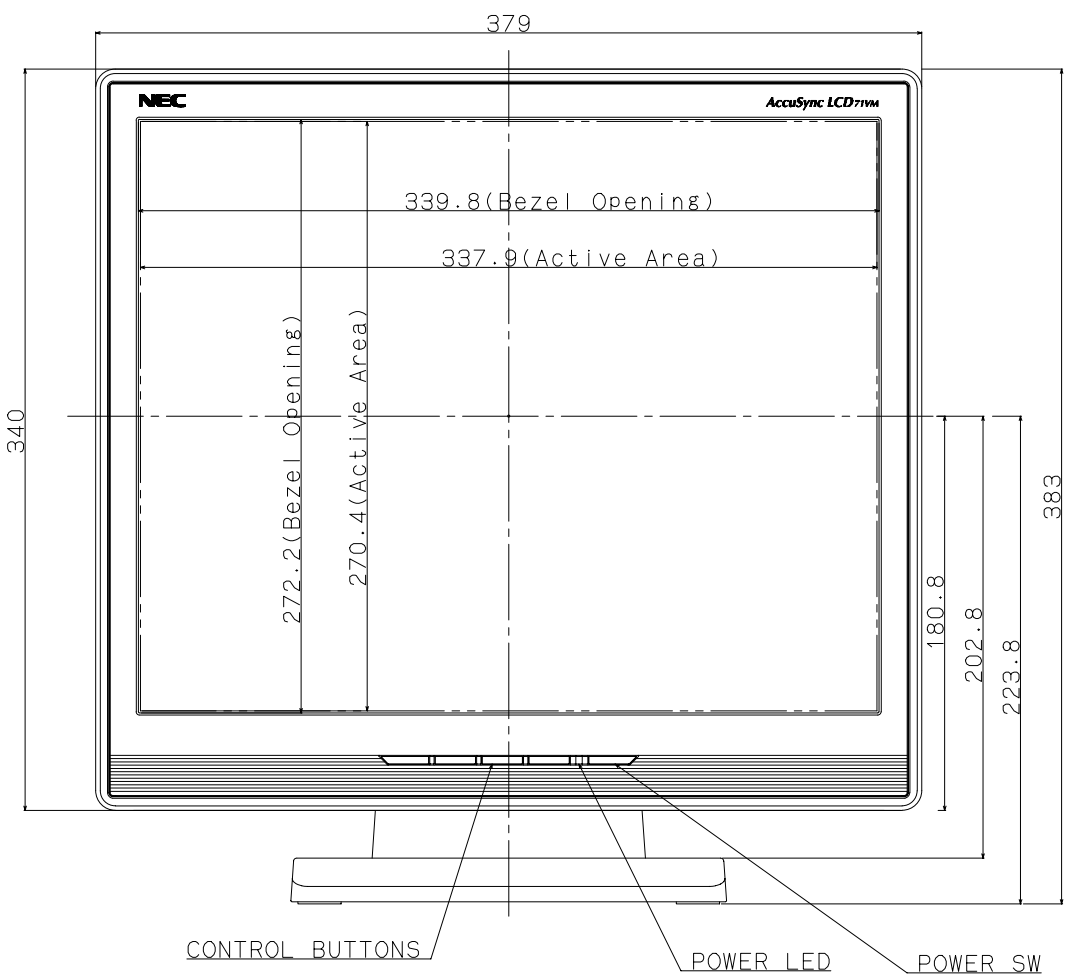

· CABINET COLOR  
 LCD71VM  
 Front Bezel: CRT LCD Light Gray (NMV)  
 Back Cover : CRT LCD Light Gray (NMV)  
 LCD71VM-BK  
 Front Bezel: Dark Roof Gray  
 Back Cover : Dark Roof Gray

· Tilt Angle  
 UP : 30 degrees  
 Down : 5 degrees

· Weight  
 With Stand : 4.6 kg  
 Without Stand : 4.0 kg

VESA Attachment Holes  
 (M4 x 4)

フィルム
AP ROLL
整理期限
整理番号

MATERIAL		DIMENSIONS			FINISH	
ENGINEER	ENG.APPD	DRAWN	CHECKED	APPROVED		
—	—				External Drawing	

UNLESS OTHERWISE SPECIFIED, ALL TOLERANCES TO BE IN ACCORDANCE WITH NEC STD

THIRD ANGLE PROJECTION	SCALE 1/1
MODEL	LCD71VM
ASSY	—
UNITS	mm

1

2

3

4

5

6