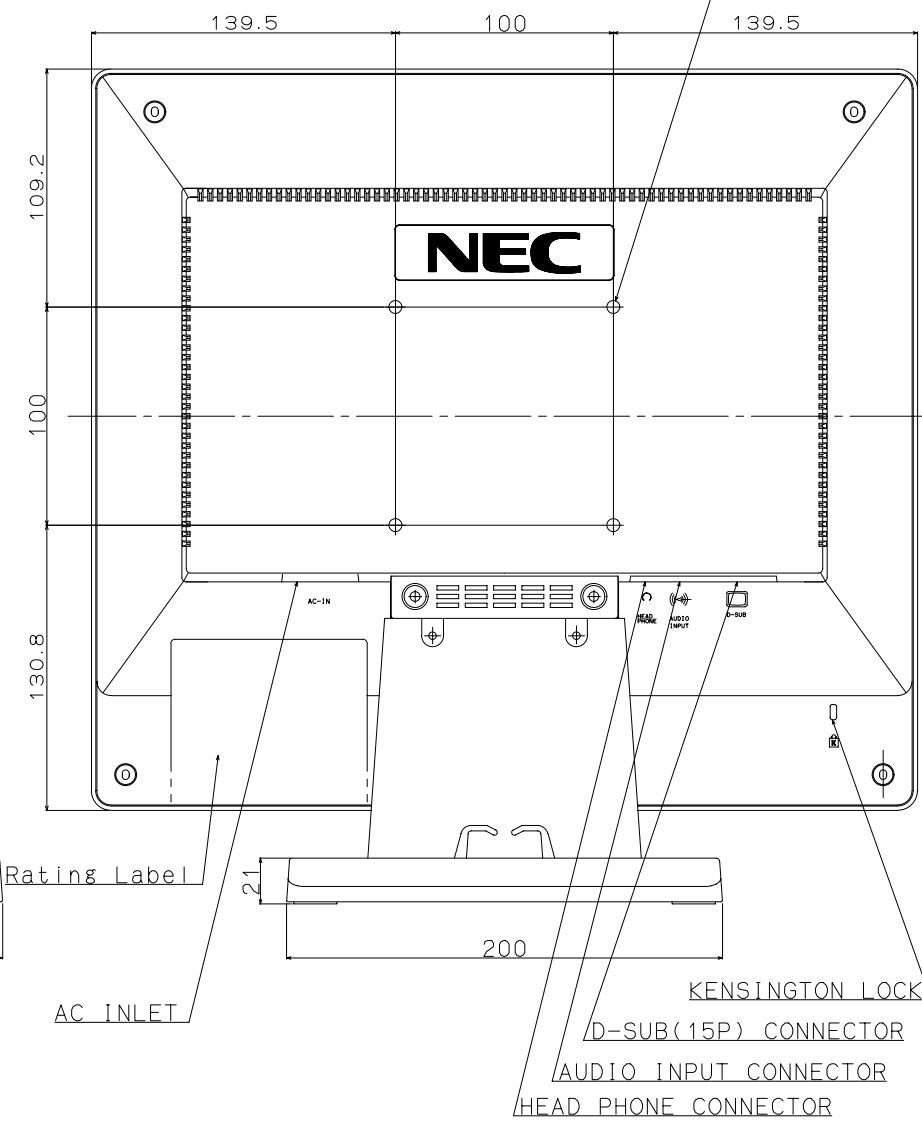

1

2

3

4

5

6

7

REV	DESCRIPTION	APPD
1	2003.7.	—

· CABINET COLOR  
 LCD71VM  
 Front Bezel: CRT LCD Light Gray (NMV)  
 Back Cover : CRT LCD Light Gray (NMV)  
 LCD71VM-BK  
 Front Bezel: Dark Roof Gray  
 Back Cover : Dark Roof Gray

· Tilt Angle  
 UP : 30 degrees  
 Down : 5 degrees

· Weight  
 With Stand : 4.6 kg  
 Without Stand : 4.0 kg

VESA Attachment Holes  
 (M4 x 4)

フィルム
AP ROLL
整理期限
整理番号

MATERIAL		DIMENSIONS			FINISH	
ENGINEER	ENG.APPD	DRAWN	CHECKED	APPROVED		
—	—				External Drawing	

UNLESS OTHERWISE SPECIFIED, ALL TOLERANCES TO BE IN ACCORDANCE WITH NEC STD

THIRD ANGLE PROJECTION	SCALE 1/1
MODEL	LCD71VM
ASSY	—
UNITS	mm

1

2

3

4

5

6