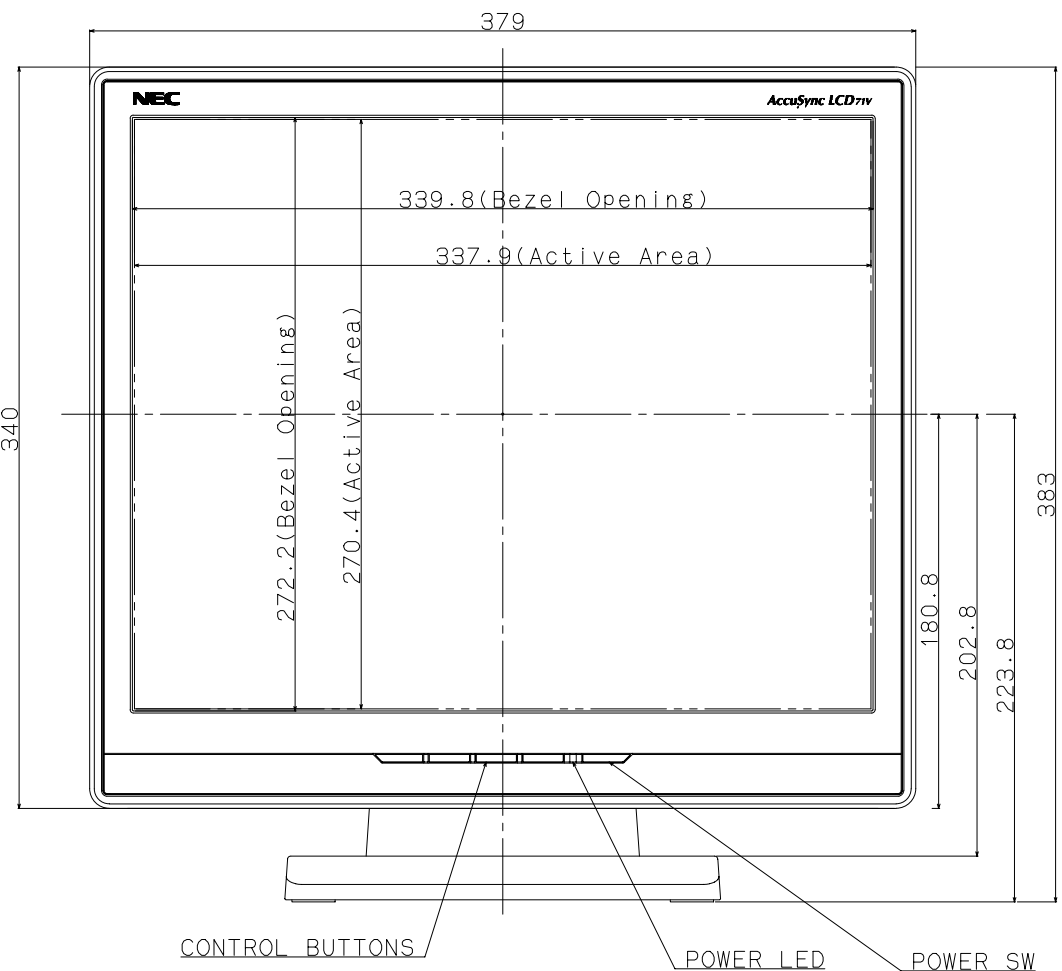

- CABINET COLOR
- LCD71V
- Front Bezel: CRT LCD Light Gray (NMV)
- Back Cover : CRT LCD Light Gray (NMV)
- LCD71V-BK
- Front Bezel: Dark Roof Gray
- Back Cover : Dark Roof Gray
- Tilt Angle
- UP : 30 degrees
- Down : 5 degrees
- Weight
- With Stand : 4.6 kg
- Without Stand : 4.0 kg

VESA Attachment Holes  
(M4 x 4)

B

B

Rating Label

C

C

D

D

MODEL	LCD71V
ASSY	—
UNITS	mm

1

2

3

4

5

6

7