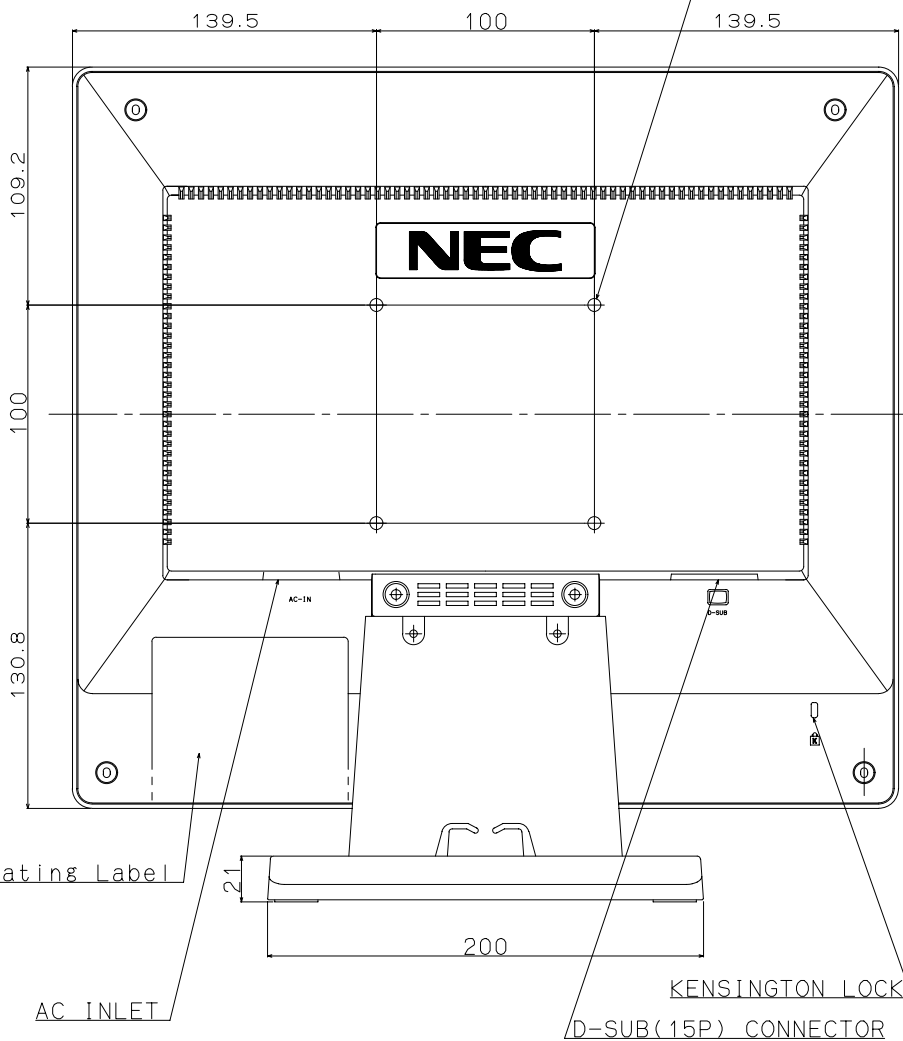

- CABINET COLOR
- LCD71V
- Front Bezel: CRT LCD Light Gray (NMV)
- Back Cover : CRT LCD Light Gray (NMV)
- LCD71V-BK
- Front Bezel: Dark Roof Gray
- Back Cover : Dark Roof Gray
- Tilt Angle
- UP : 30 degrees
- Down : 5 degrees
- Weight
- With Stand : 4.6 kg
- Without Stand : 4.0 kg

VESA Attachment Holes  
(M4 x 4)

B

B

Rating Label

C

C

D

D