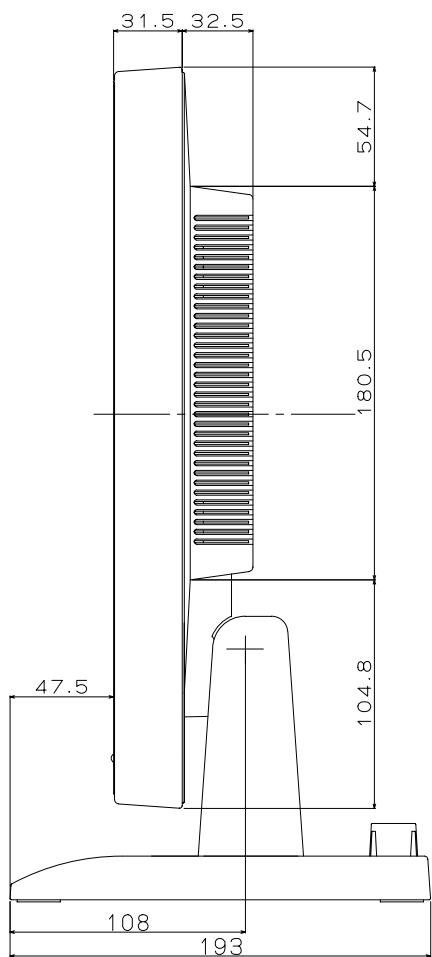

1

2

3

4

5

6

7

REV	DESCRIPTION	APPD
1	2003.7.	—

- CABINET COLOR
- LCD71V
- Front Bezel: CRT LCD Light Gray (NMV)
- Back Cover : CRT LCD Light Gray (NMV)
- LCD71V-BK
- Front Bezel: Dark Roof Gray
- Back Cover : Dark Roof Gray
- Tilt Angle
- UP : 30 degrees
- Down : 5 degrees
- Weight
- With Stand : 4.6 kg
- Without Stand : 4.0 kg

VESA Attachment Holes  
(M4 x 4)

B

B

Rating Label

C

C

D

D

MODEL	LCD71V
ASSY	—
UNITS	mm

1

2

3

4

5

6

7