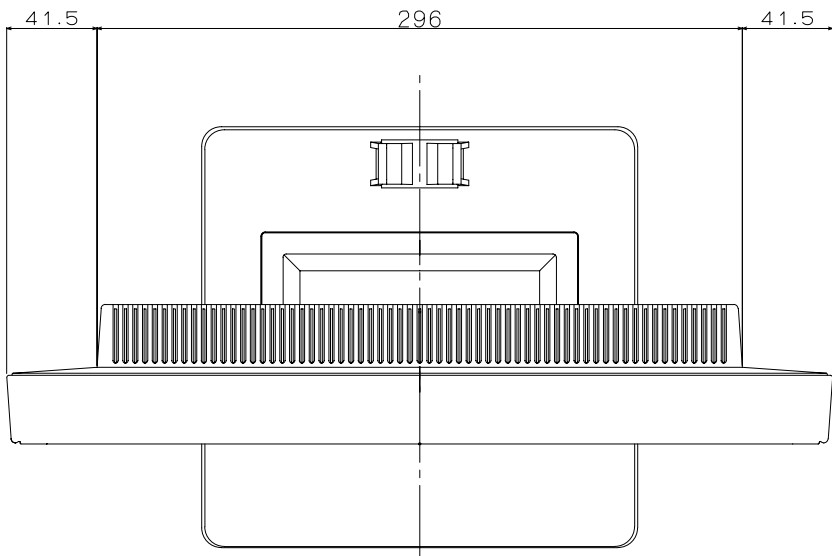

- CABINET COLOR
- LCD71V
- Front Bezel: CRT LCD Light Gray (NMV)
- Back Cover : CRT LCD Light Gray (NMV)
- LCD71V-BK
- Front Bezel: Dark Roof Gray
- Back Cover : Dark Roof Gray
- Tilt Angle
- UP : 30 degrees
- Down : 5 degrees
- Weight
- With Stand : 4.6 kg
- Without Stand : 4.0 kg

VESA Attachment Holes  
(M4 x 4)

B

B

Rating Label

C

C

D

D

MODEL	LCD71V
ASSY	—
UNITS	mm

1

2

3

4

5

6

7