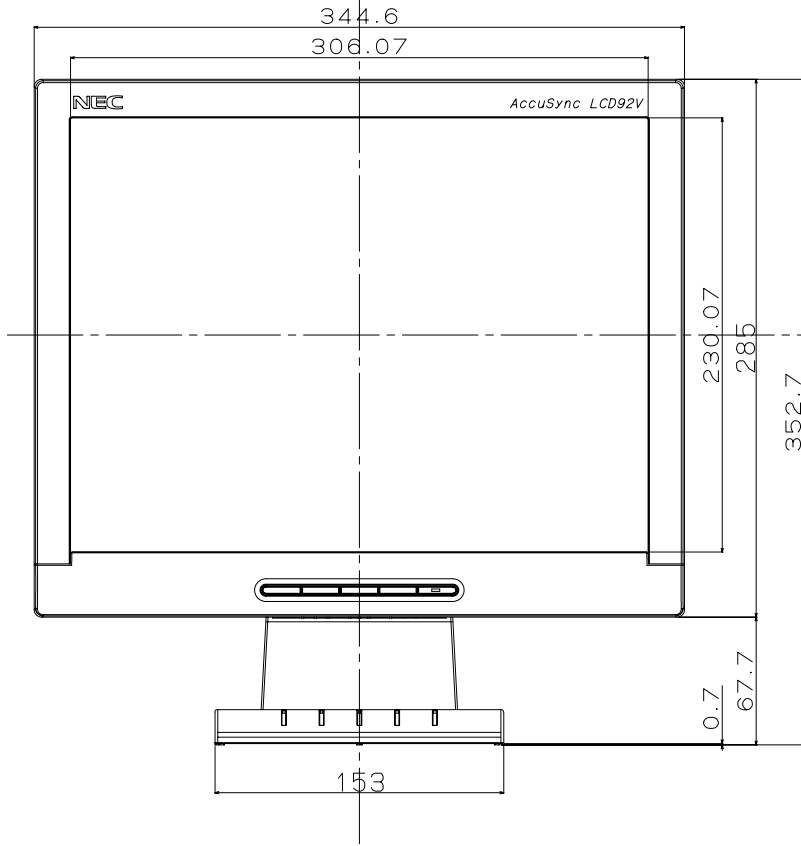

LCD52V OUTSIDE

- Cabinet Color
  - White Model : CRT LCD Light Gray(NMV)
  - Black Model : A/J ver - Dark Roof Gray
  - B ver - Bezel:Silver(same as AS91VM)
  - Others:Dark Roof Gray

- Tilt Angle
  - Up/Down : +20 / -5 degree
  - Swivel : None

- Weight
  - With Stand : 3.2 kg
  - Without Stand : 2.8 kg

MOLD LETTER  
 Recessed(凹) 0.3mm  
 Size:same as current AS model