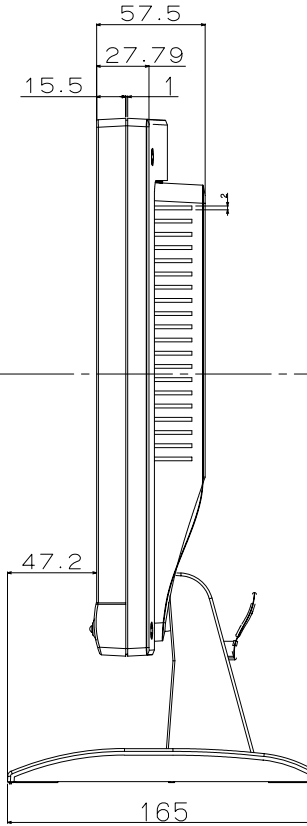

LCD52V OUTSIDE

- Cabinet Color
  - White Model : CRT LCD Light Gray(NMV)
  - Black Model : A/J ver - Dark Roof Gray
  - B ver - Bezel:Silver(same as AS91VM)
  - Others:Dark Roof Gray

- Tilt Angle
  - Up/Down : +20 / -5 degree
  - Swivel : None

- Weight
  - With Stand : 3.2 kg
  - Without Stand : 2.8 kg

MOLD LETTER  
 Recessed(凹) 0.3mm  
 Size:same as current AS model