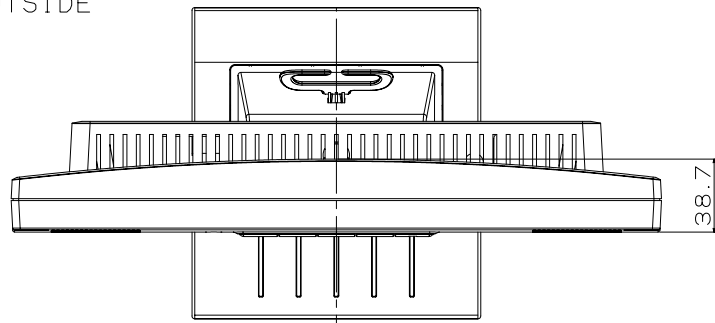

LCD52V OUTSIDE

- Cabinet Color
  - White Model : CRT LCD Light Gray(NMV)
  - Black Model : A/J ver - Dark Roof Gray
  - B ver - Bezel:Silver(same as AS91VM)
  - Others:Dark Roof Gray

- Tilt Angle
  - Up/Down : +20 / -5 degree
  - Swivel : None

- Weight
  - With Stand : 3.2 kg
  - Without Stand : 2.8 kg

MOLD LETTER  
 Recessed(凹) 0.3mm  
 Size:same as current AS model