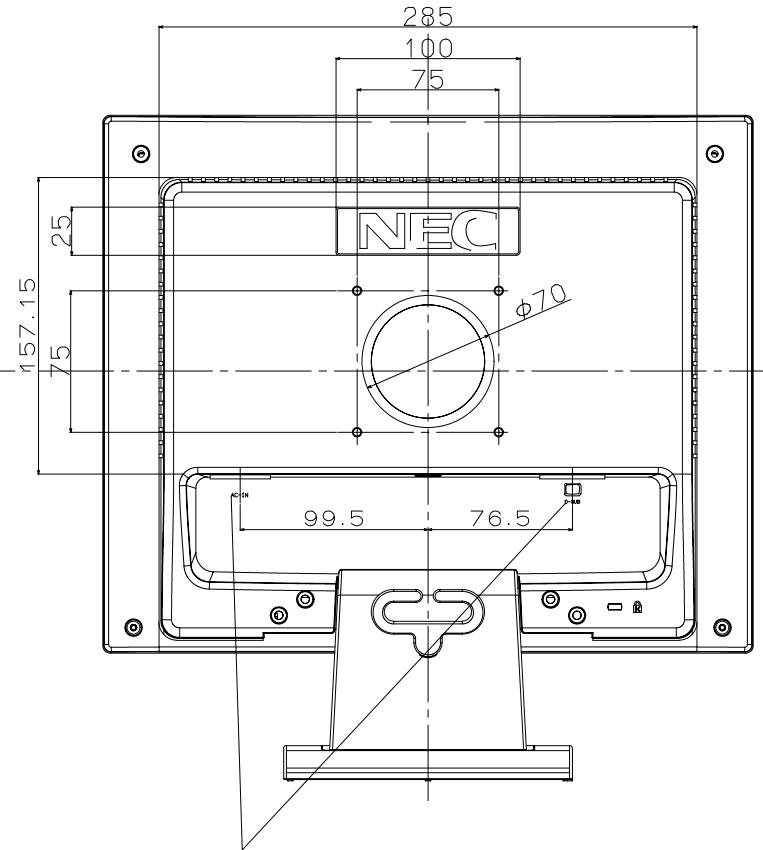

LCD52V OUTSIDE

- Cabinet Color
  - White Model : CRT LCD Light Gray(NMV)
  - Black Model : A/J ver - Dark Roof Gray
  - B ver - Bezel:Silver(same as AS91VM)
  - Others:Dark Roof Gray

- Tilt Angle
  - Up/Down : +20 / -5 degree
  - Swivel : None

- Weight
  - With Stand : 3.2 kg
  - Without Stand : 2.8 kg

MOLD LETTER  
 Recessed(凹) 0.3mm  
 Size:same as current AS model