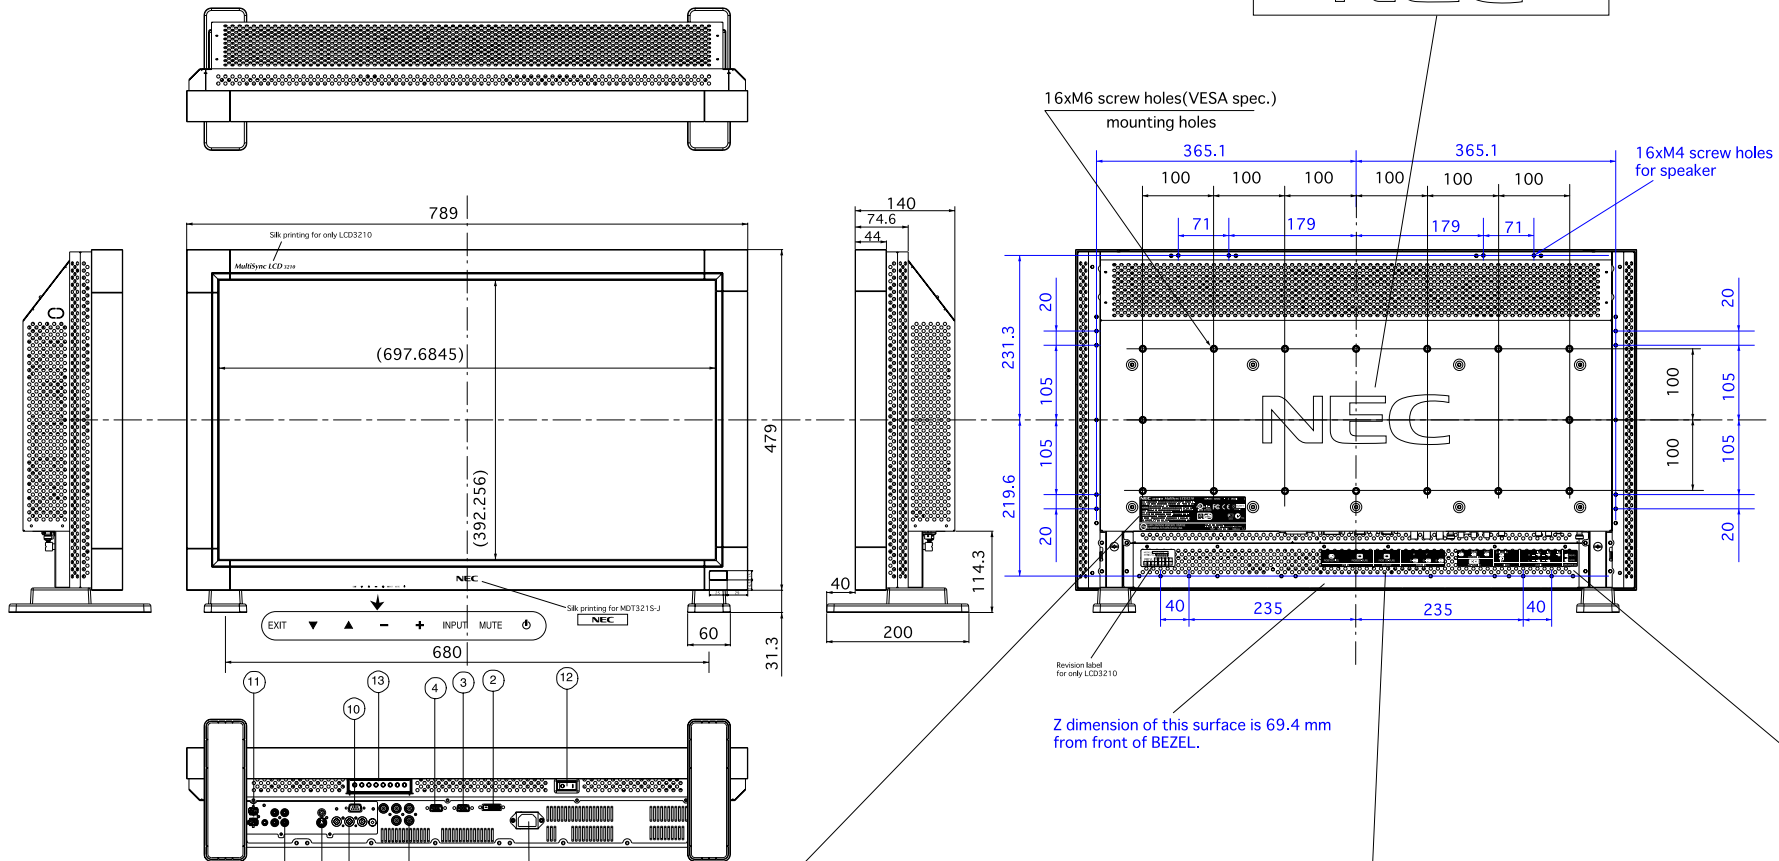

Outline for 32 inch Public Display

NMV 2005-2-1

Back Logo for MDT321S-J

Z dimension of this surface is 69.4 mm from front of BEZEL.

- ① AC IN connector
- ② RGB 1 IN DVI-D connector
- ③ RGB 2 IN mini D-sub 15 pin connector
- ④ RGB OUT mini D-sub 15 pin connector
- ⑤ RGB 3 BNC connector
- ⑥ AUDIO IN 1, 2, 3 terminal
- ⑧ VIDEO IN terminal
 - * VIDEO IN RCA connector
 - * S-VIDEO IN DIN 4 pin connector
- ⑩ External control mini D-sub 9 pin connector for RS232 (IN)
- ⑪ External speaker terminal
- ⑫ Main power switch
- ⑬ Control button

Rating label for LCD3210-EU 150±0.5 4-R2

NEC LCD MONITOR MultiSync LCD3210-EU 100-240V~ 50/60Hz - A (Model:)

CAUTION: TO PREVENT ELECTRIC SHOCK, DO NOT REMOVE THE ENCLOSURE AND USER-SERVICEABLE PARTS INSIDE.

Terminal label for only LCD3210-EU for AV part

RS-232C IN

UNIT ; mm