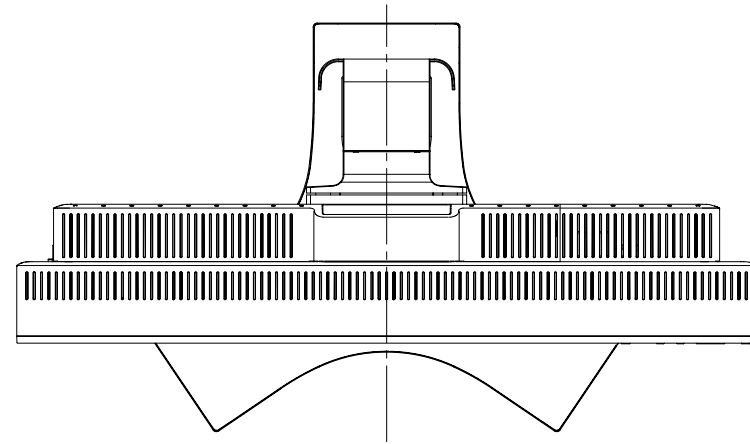

LCD2490WUX i

Cabinet color(Bezel/Back Cover)
 White model: Aluminum Silver/
 Whitish Gray
 Black model: Matte Real Black/
 Matte Real Black

Tilt angle
 Up : 30 degrees
 Down : -5 degrees

Swivel angle
 Right : 170 degrees
 Left : 170 degrees

Height adjustment
 0-150 mm

Weight
 with stand : 11.8kg
 without stand : 8.4kg