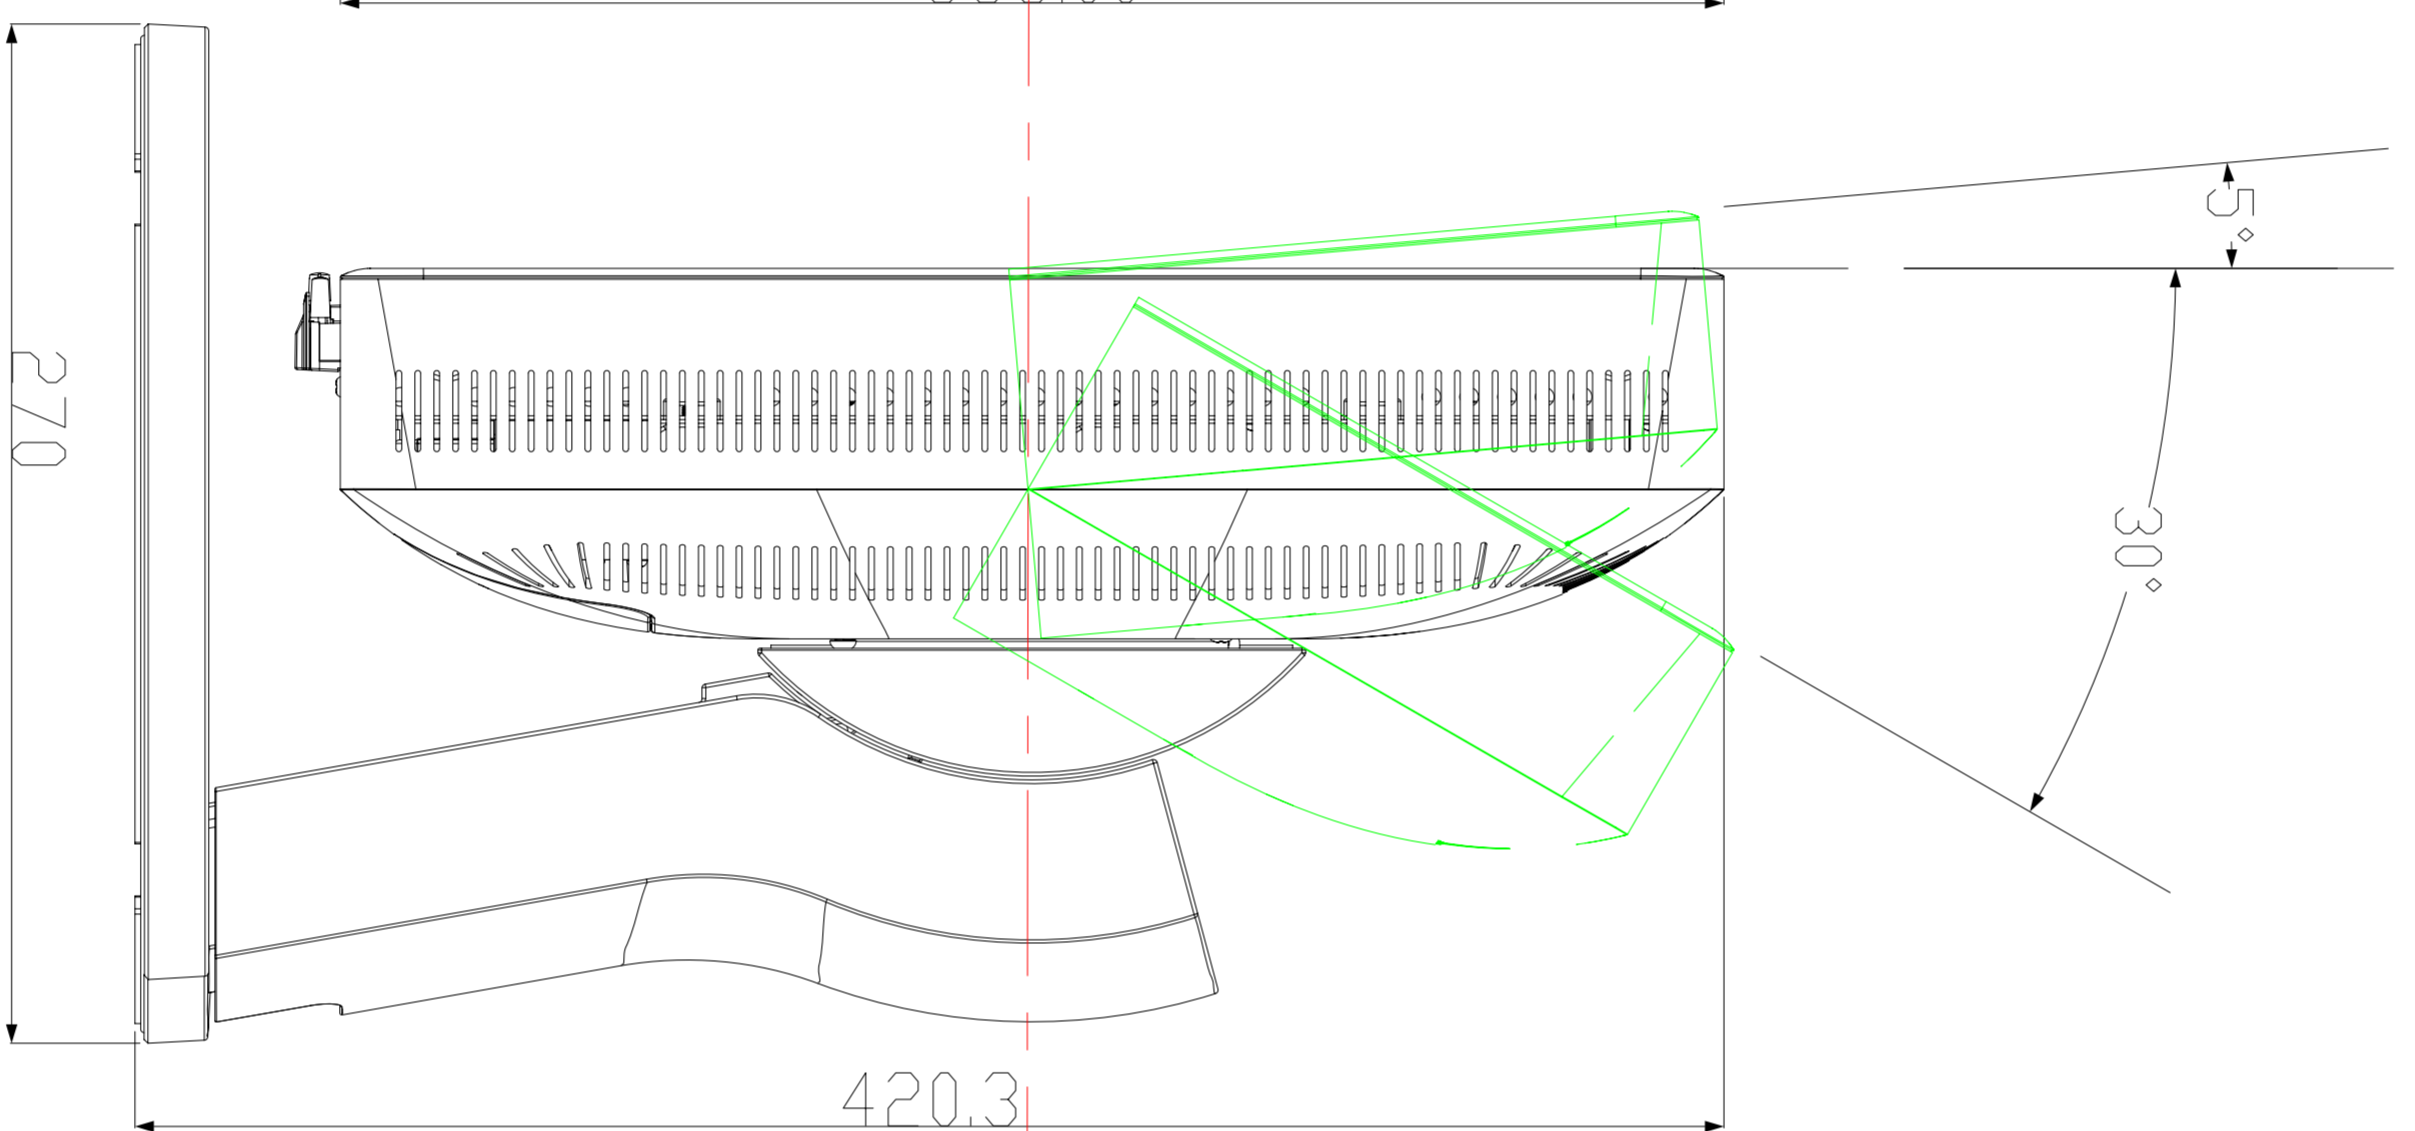

Four direction control knob  
Control Buttons  
Power LED  
Soft Power Sw

CABINET COLOR  
WHITE MODEL  
Bezel : PISA Silver  
Other : Whitch Gray

Black Model  
Bezel : Dark Roof Gray  
Other : Dark Roof Gray

Stand  
Tilt Angle  
Up : 30 degree  
down : -5 degree

Swivel Angle  
Left : 170 degree  
Right : 170 degree  
Height Adjust Range : 110mm