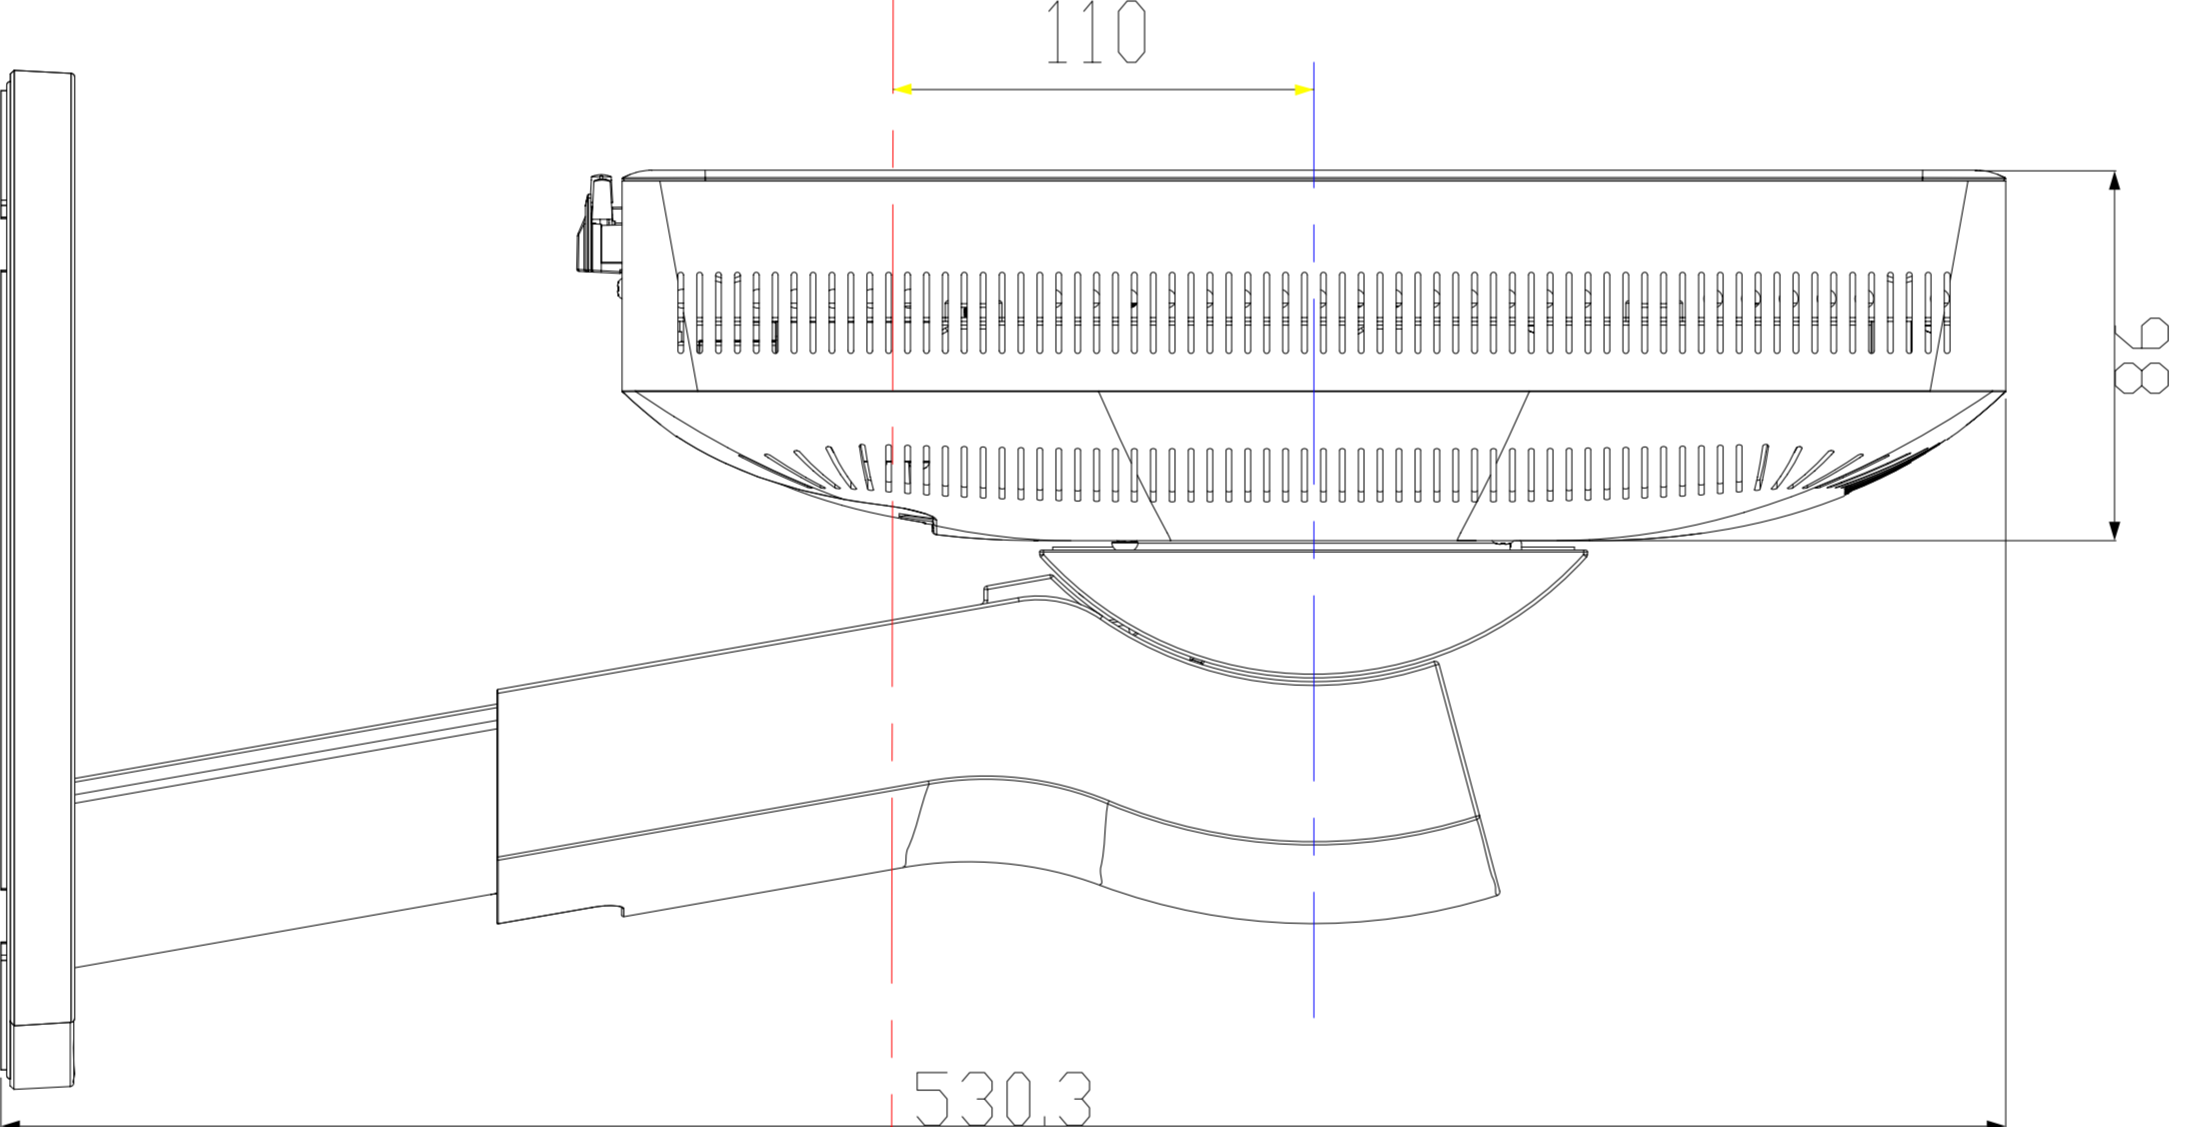

Four direction control knob  
Control Buttons  
Power LED  
Soft Power Sw

CABINET COLOR  
WHITE MODEL  
Bezel : PISA Silver  
Other : Whitch Gray

Black Model  
Bezel : Dark Roof Gray  
Other : Dark Roof Gray

Stand  
Tilt Angle  
Up : 30 degree  
down : -5 degree

Swivel Angle  
Left : 170 degree  
Right : 170 degree  
Height Adjust Range : 110mm