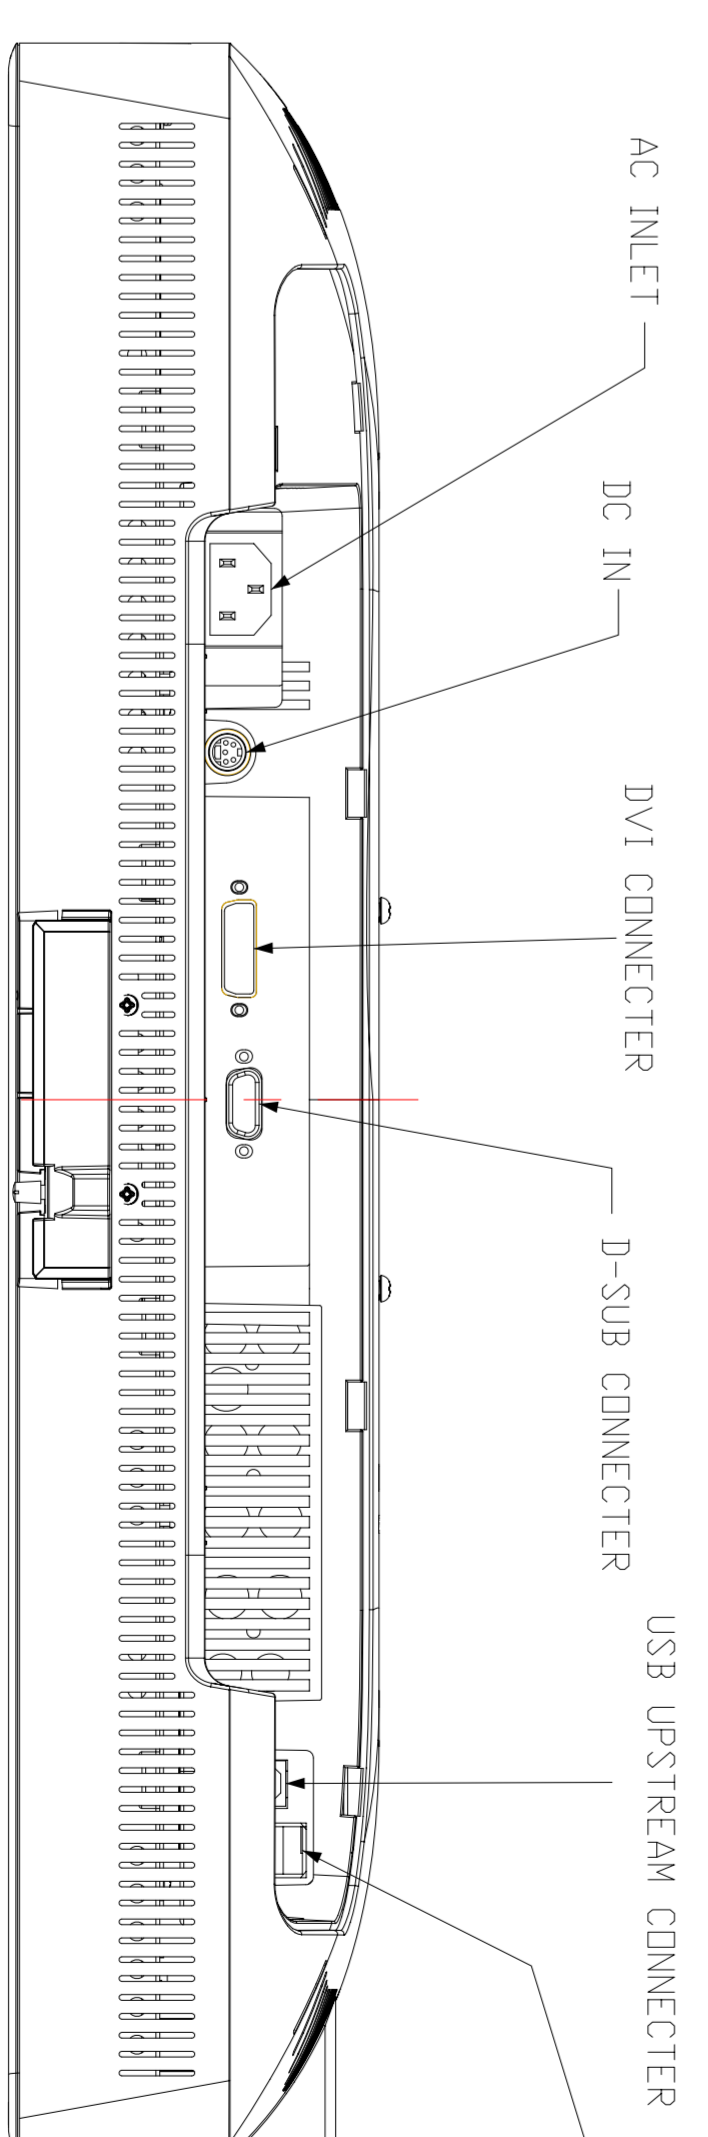

Four direction control knob  
Control Buttons  
Power LED  
Soft Power Sw

CABINET COLOR  
WHITE MODEL  
Bezel : PISA Silver  
Other : Whitch Gray

Black Model  
Bezel : Dark Roof Gray  
Other : Dark Roof Gray

Stand  
Tilt Angle  
Up : 30 degree  
down : -5 degree

Swivel Angle  
Left : 170 degree  
Right : 170 degree  
Height Adjust Range : 110mm