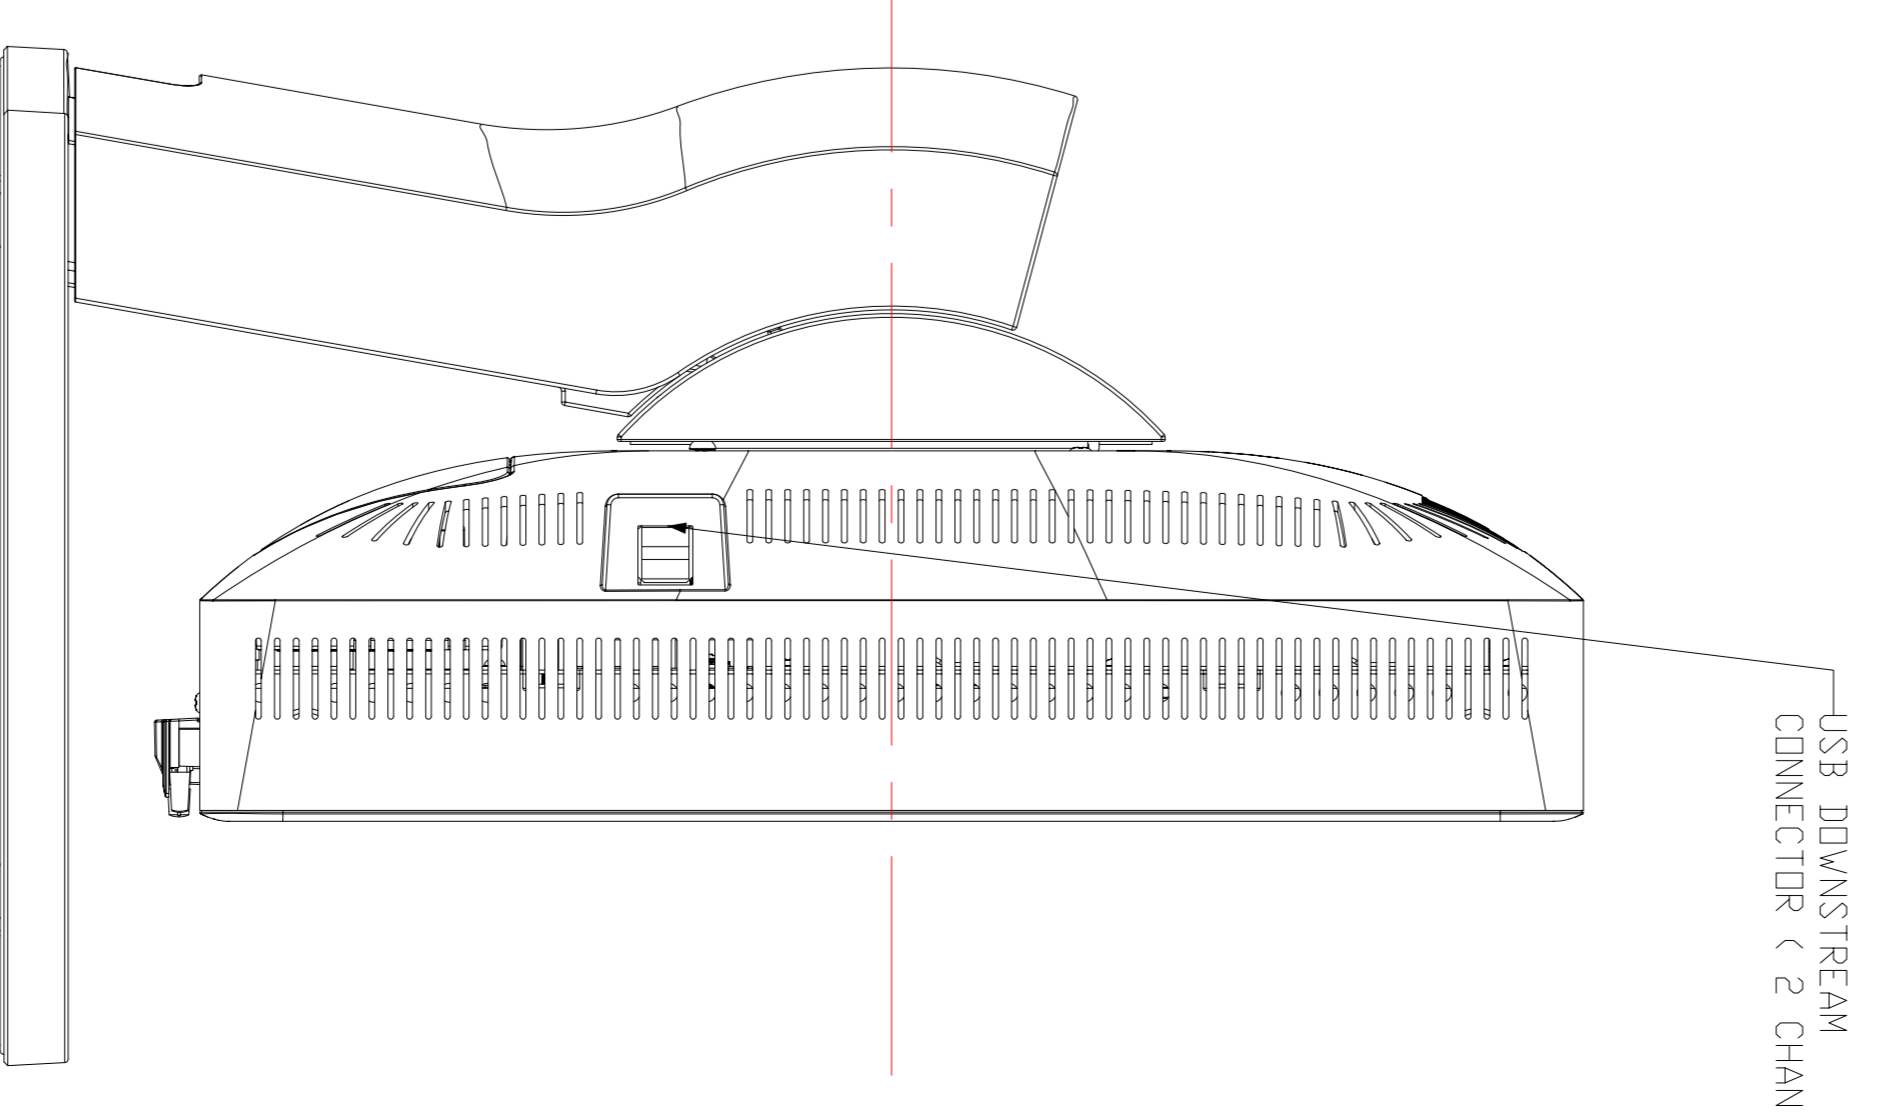

Four direction control knob  
Control Buttons  
Power LED  
Soft Power Sw

CABINET COLOR  
WHITE MODEL  
Bezel : PISA Silver  
Other : Whitch Gray

Black Model  
Bezel : Dark Roof Gray  
Other : Dark Roof Gray

Stand  
Tilt Angle  
Up : 30 degree  
down : -5 degree

Swivel Angle  
Left : 170 degree  
Right : 170 degree  
Height Adjust Range : 110mm