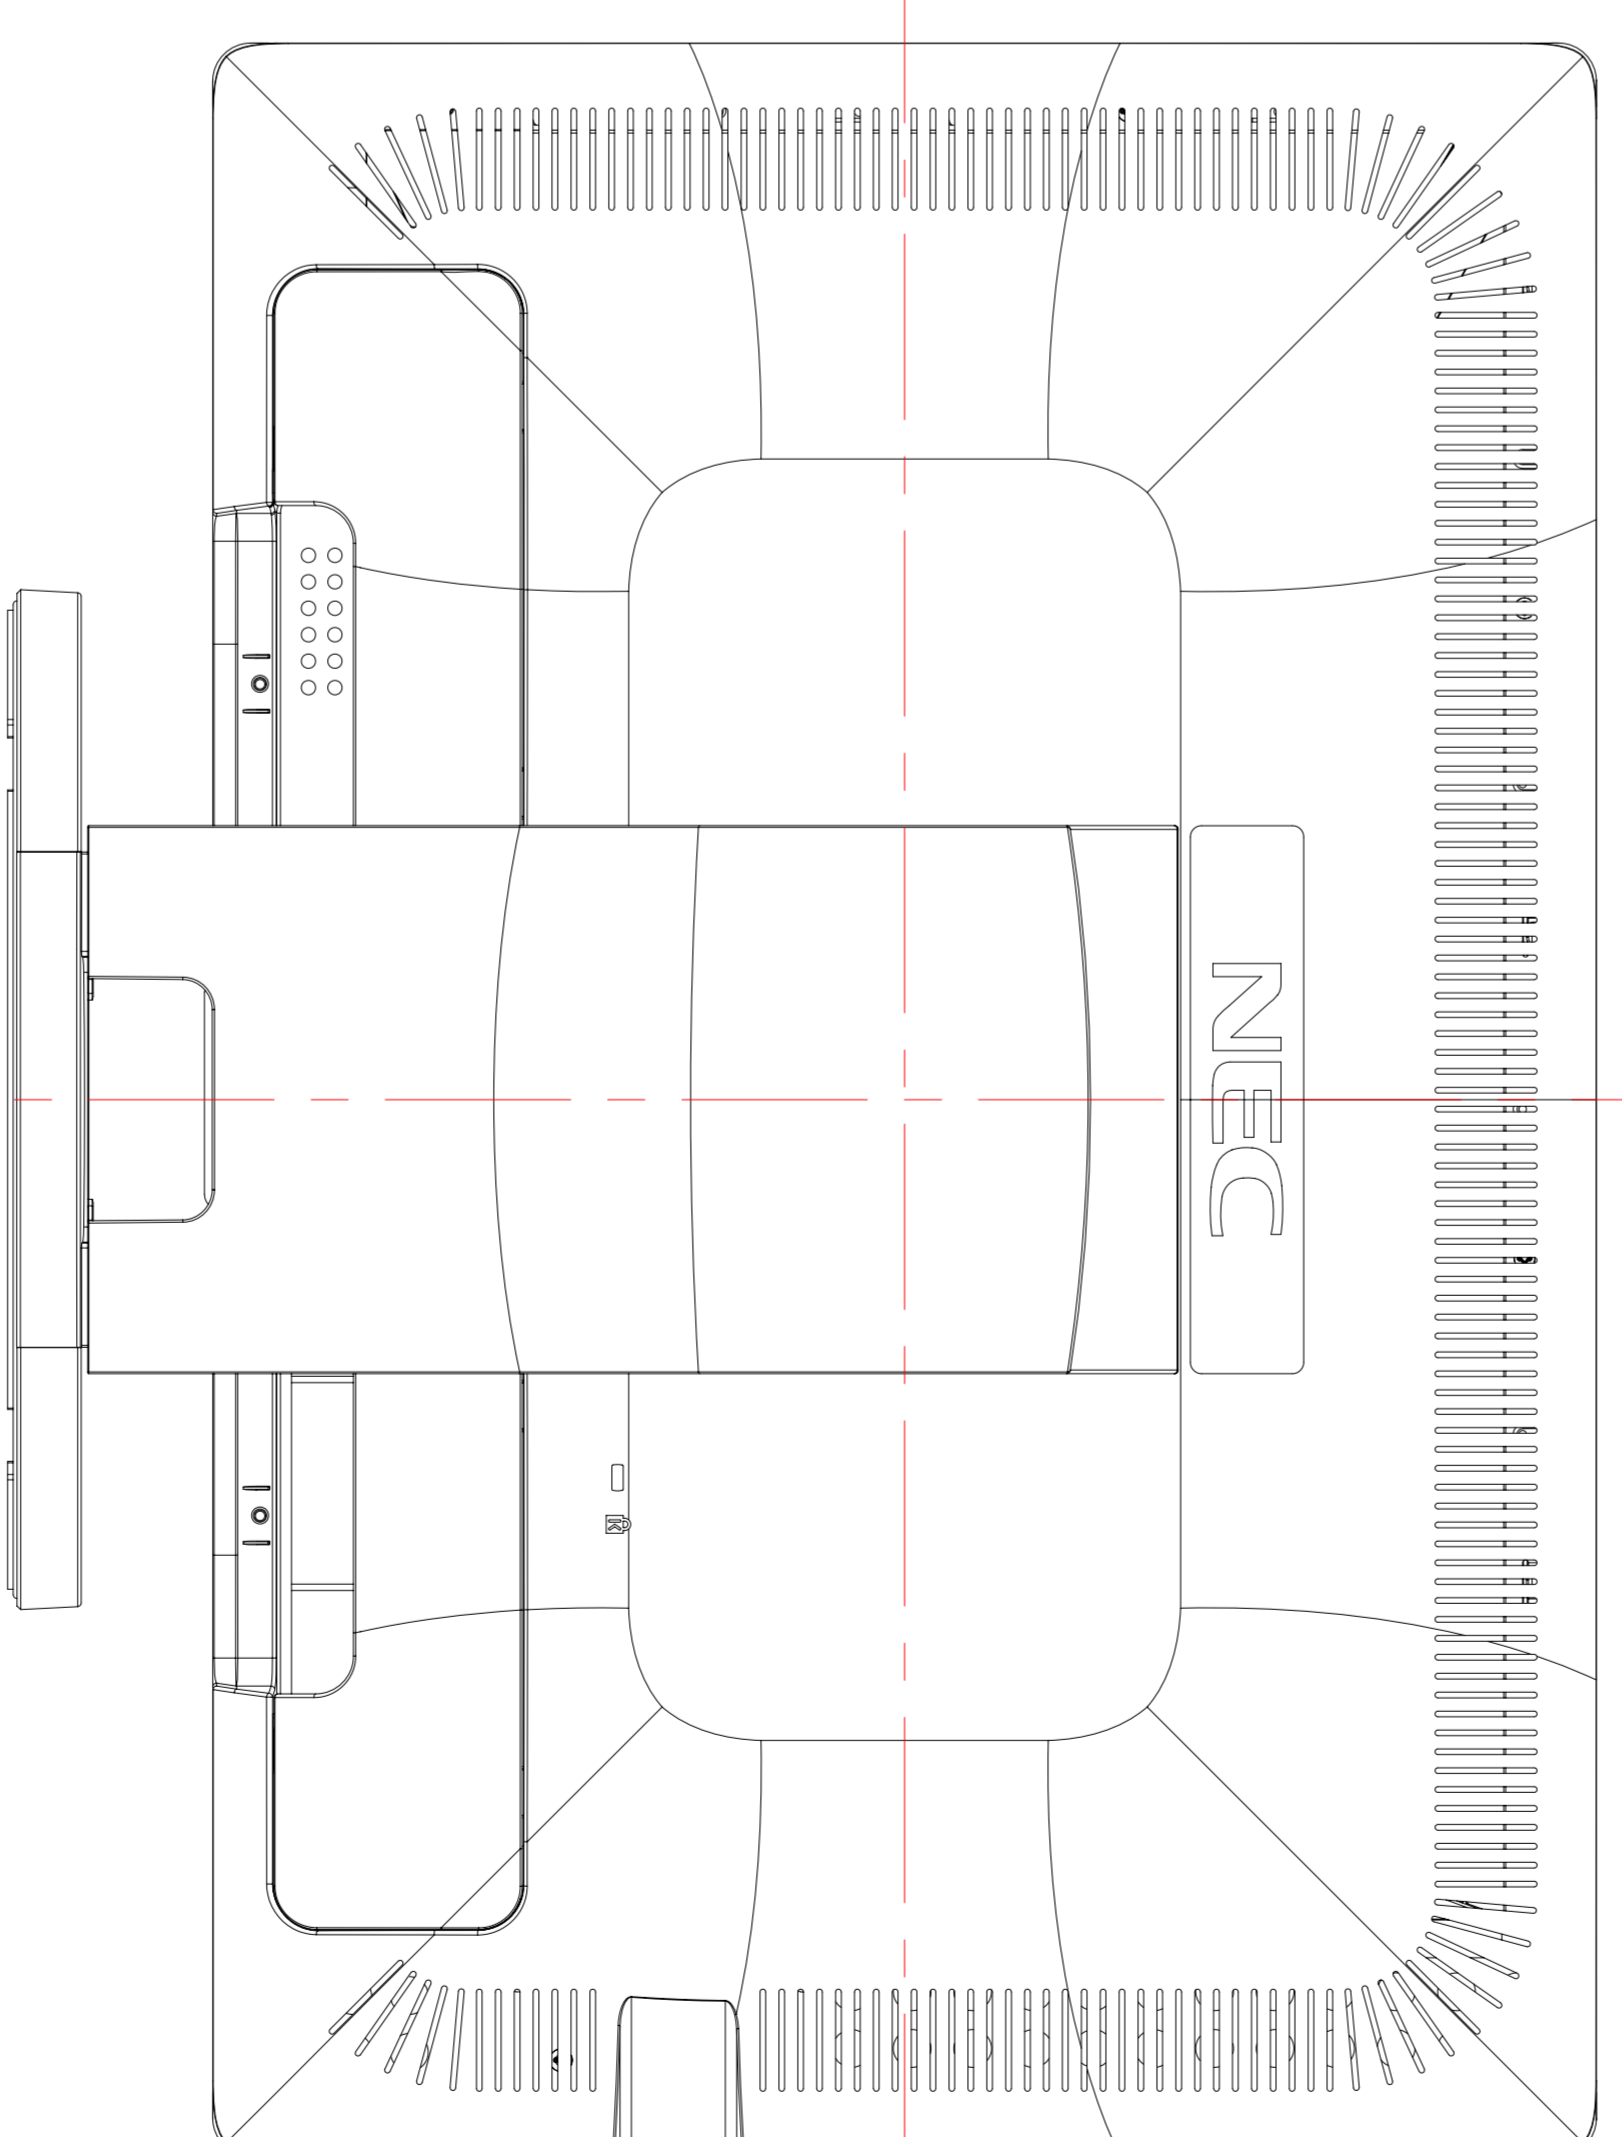

Four direction control knob  
Control Buttons  
Power LED  
Soft Power Sw

CABINET COLOR  
WHITE MODEL  
Bezel : PISA Silver  
Other : Whitch Gray

Black Model  
Bezel : Dark Roof Gray  
Other : Dark Roof Gray

Stand  
Tilt Angle  
Up : 30 degree  
down : -5 degree

Swivel Angle  
Left : 170 degree  
Right : 170 degree  
Height Adjust Range : 110mm