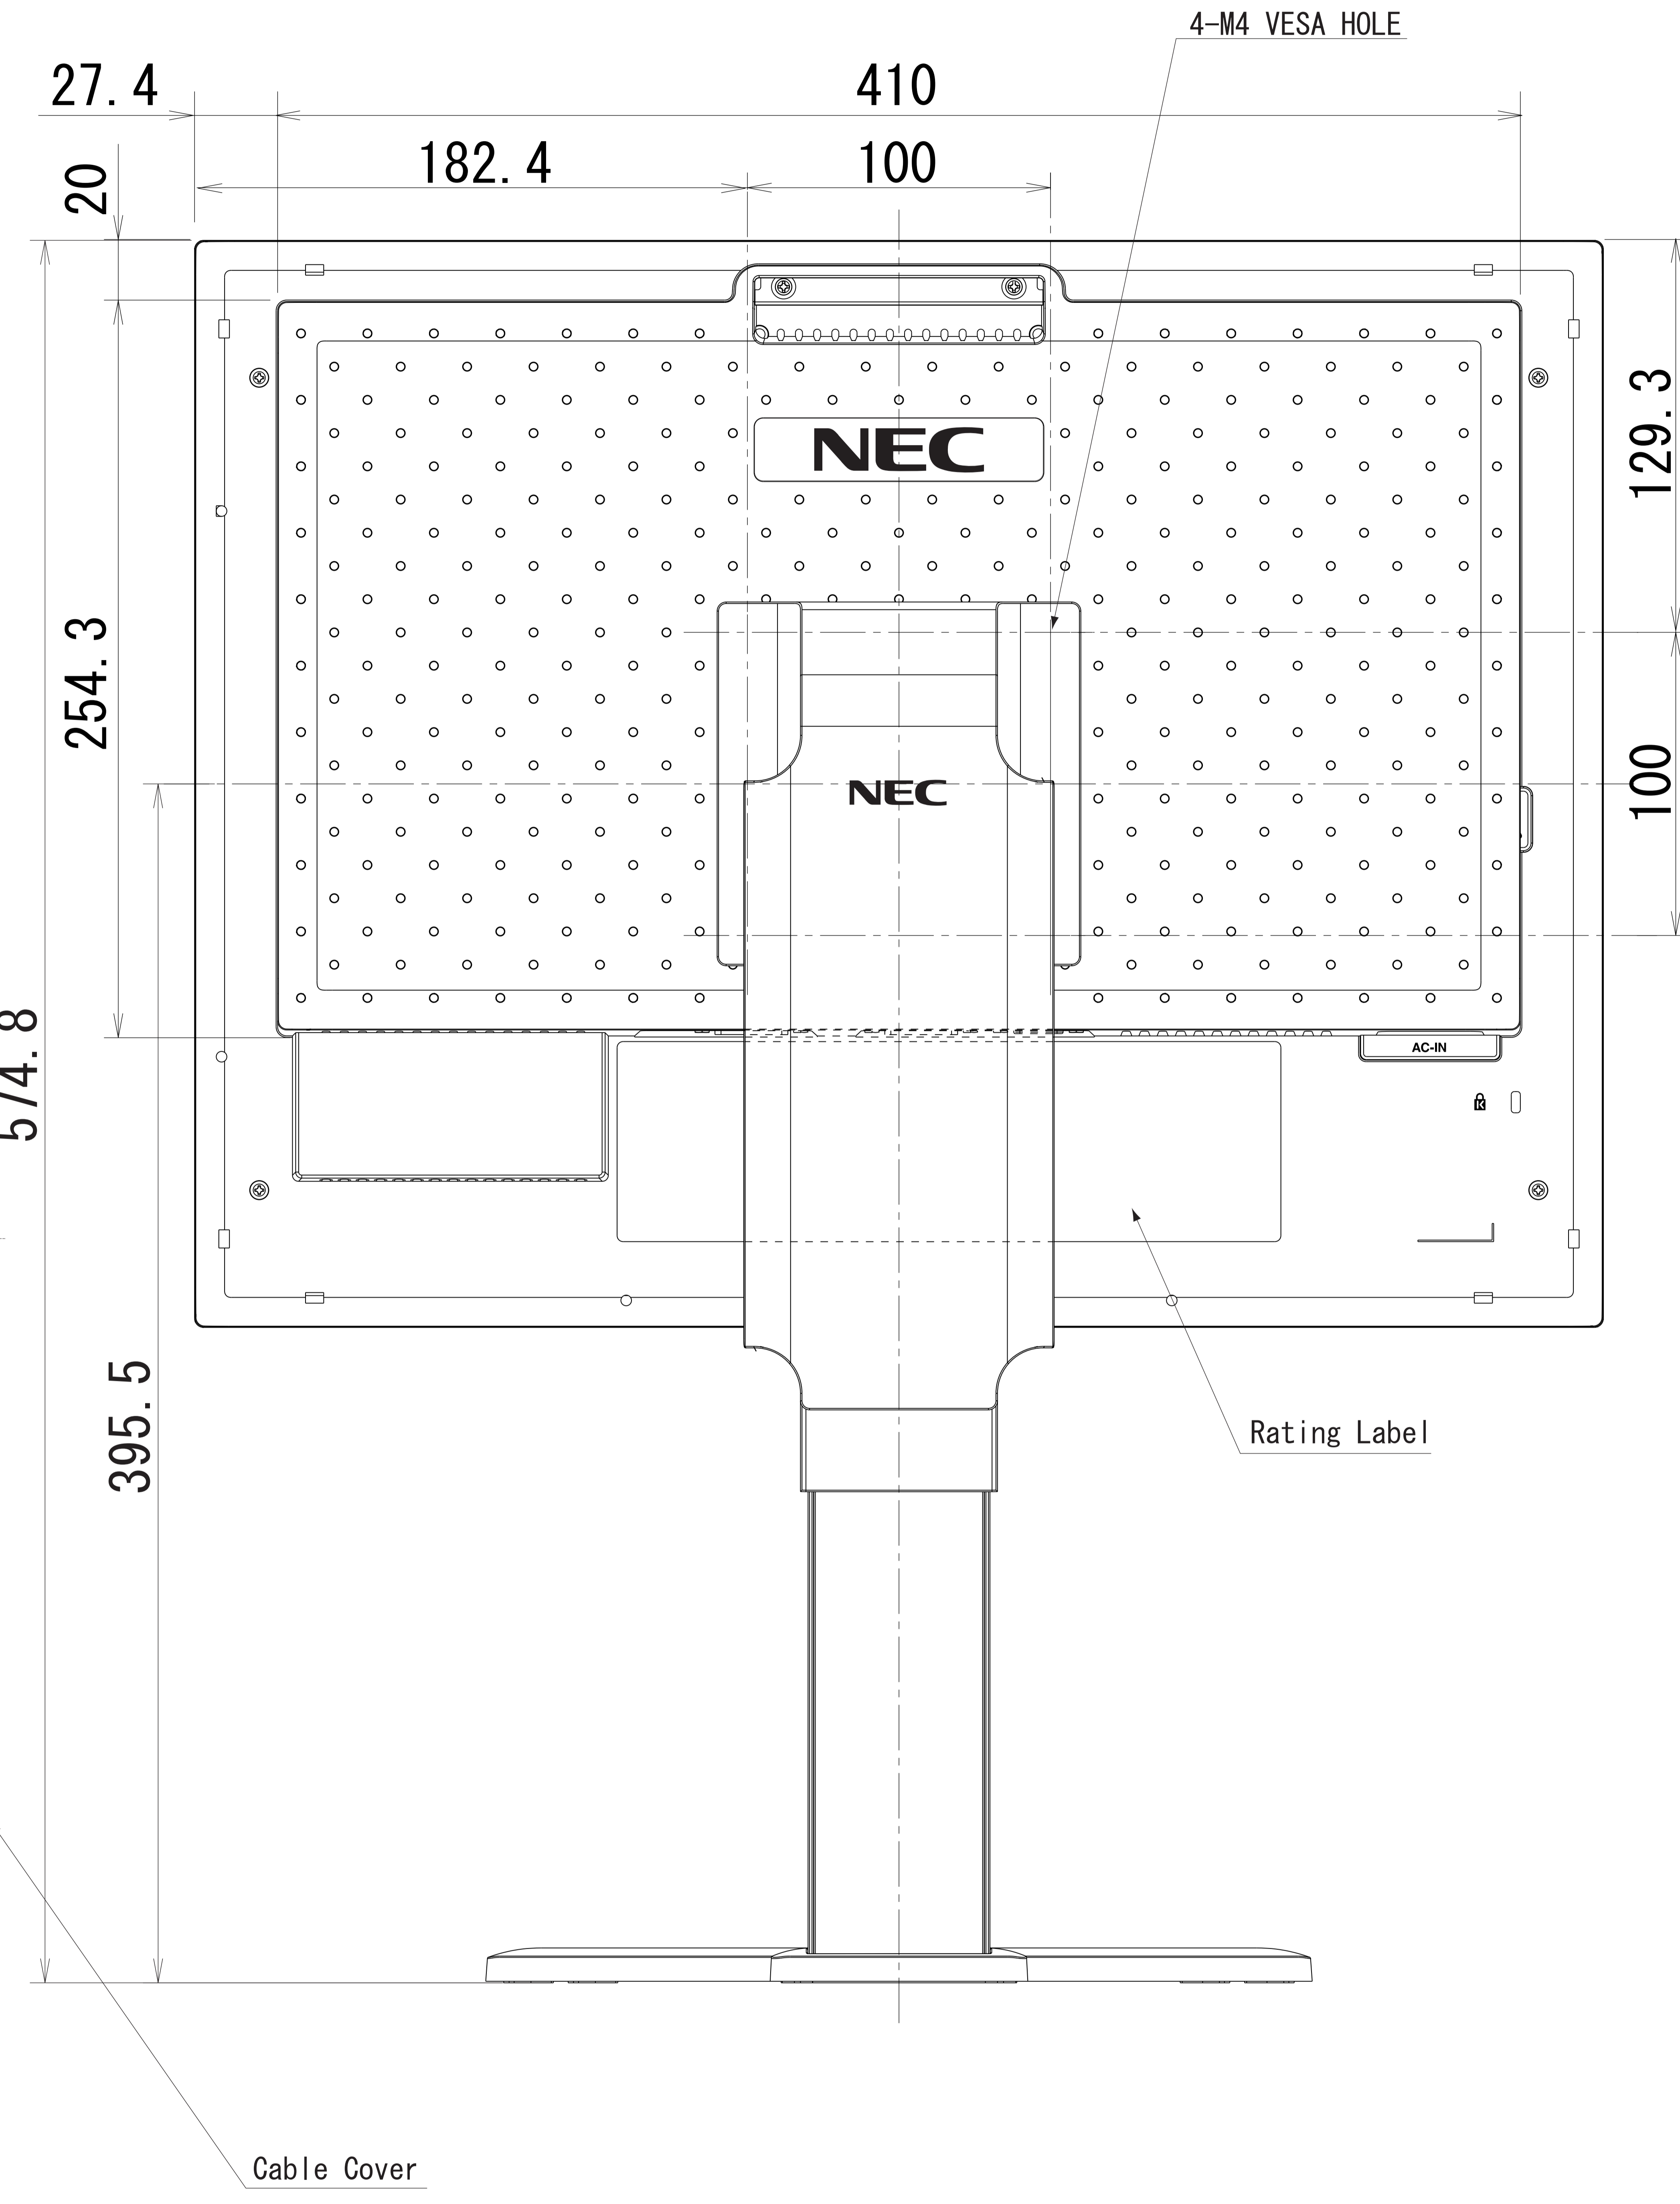

LCD2190UXp

Cabinet color (Bezel/Back Cover)
 White model: Aluminum Silver/
 Whitish Gray
 Black model: Matte Real Black/
 Matte Real Black

Tilt angle
 Up : 30 degrees
 Down : -5 degrees

Swivel angle
 Right : 170 degrees
 Left : 170 degrees

Height adjustment
 0-150 mm

Weight
 with stand : 10.9kg
 without stand : 8.2kg

Cable Cover