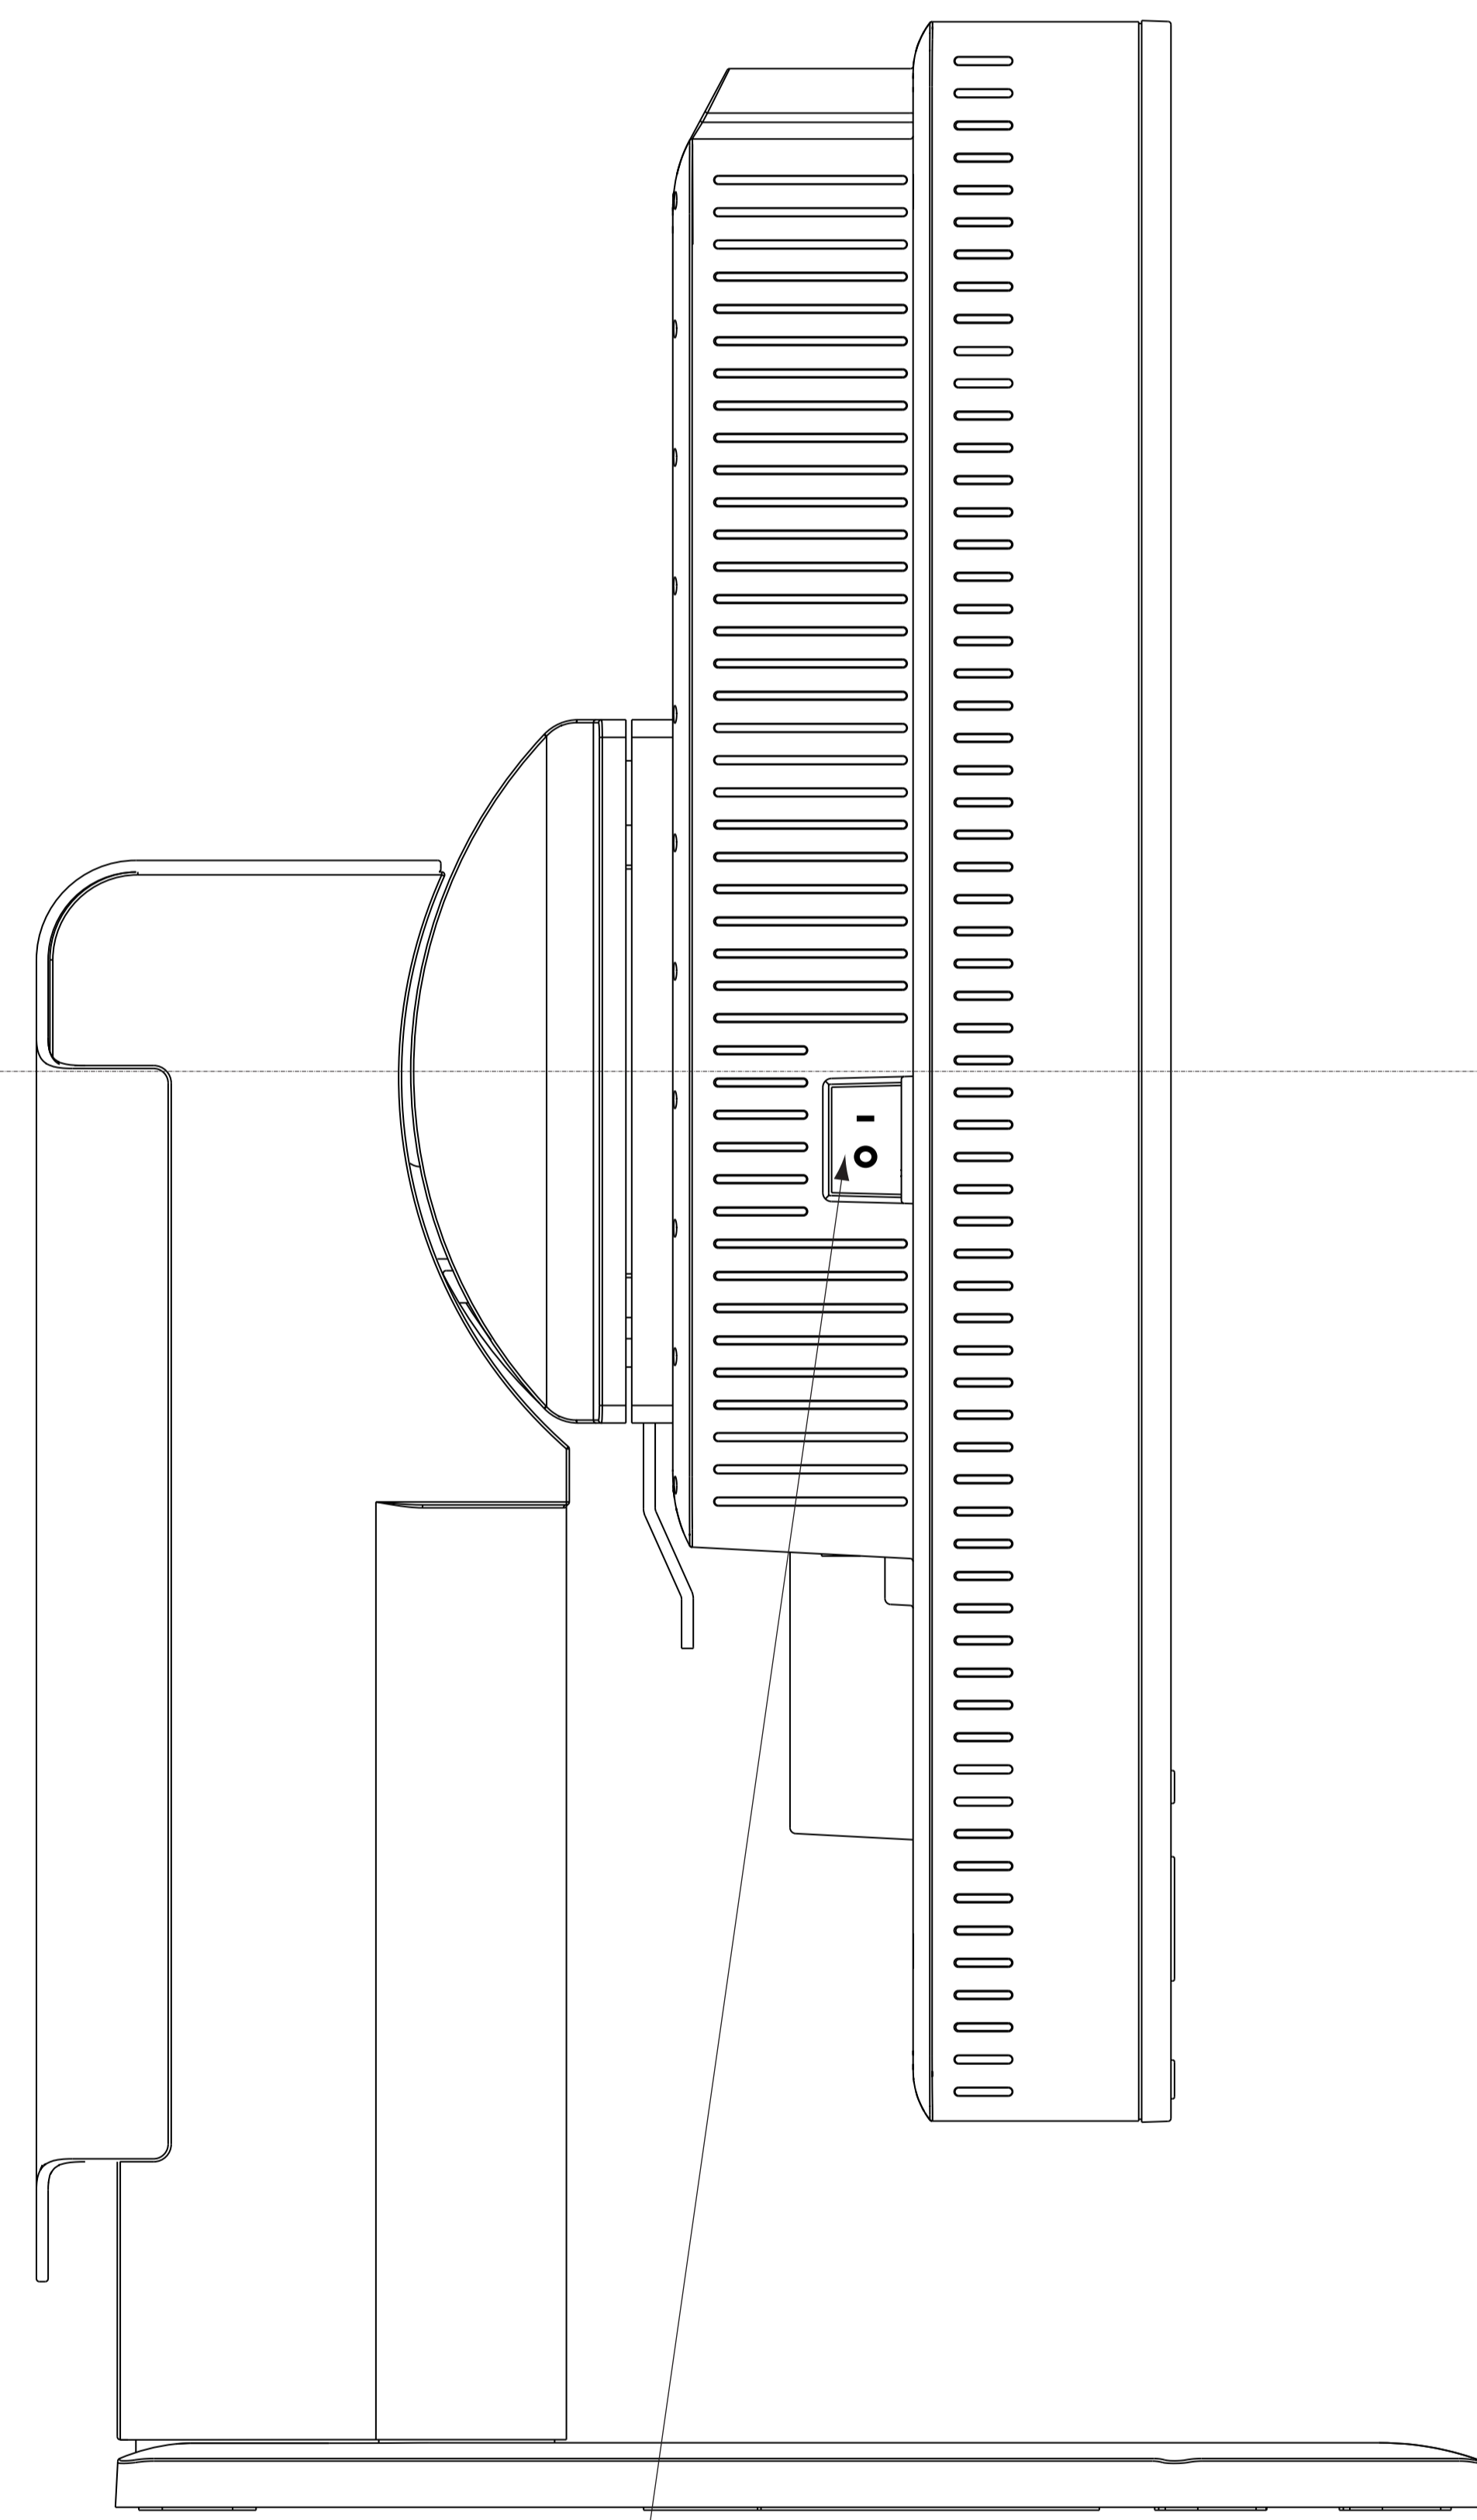

LCD2190UXp

Cabinet color (Bezel/Back Cover)
 White model: Aluminum Silver/
 Whitish Gray
 Black model: Matte Real Black/
 Matte Real Black

Tilt angle
 Up : 30 degrees
 Down : -5 degrees

Swivel angle
 Right : 170 degrees
 Left : 170 degrees

Height adjustment
 0-150 mm

Weight
 with stand : 10.9kg
 without stand : 8.2kg

Cable Cover