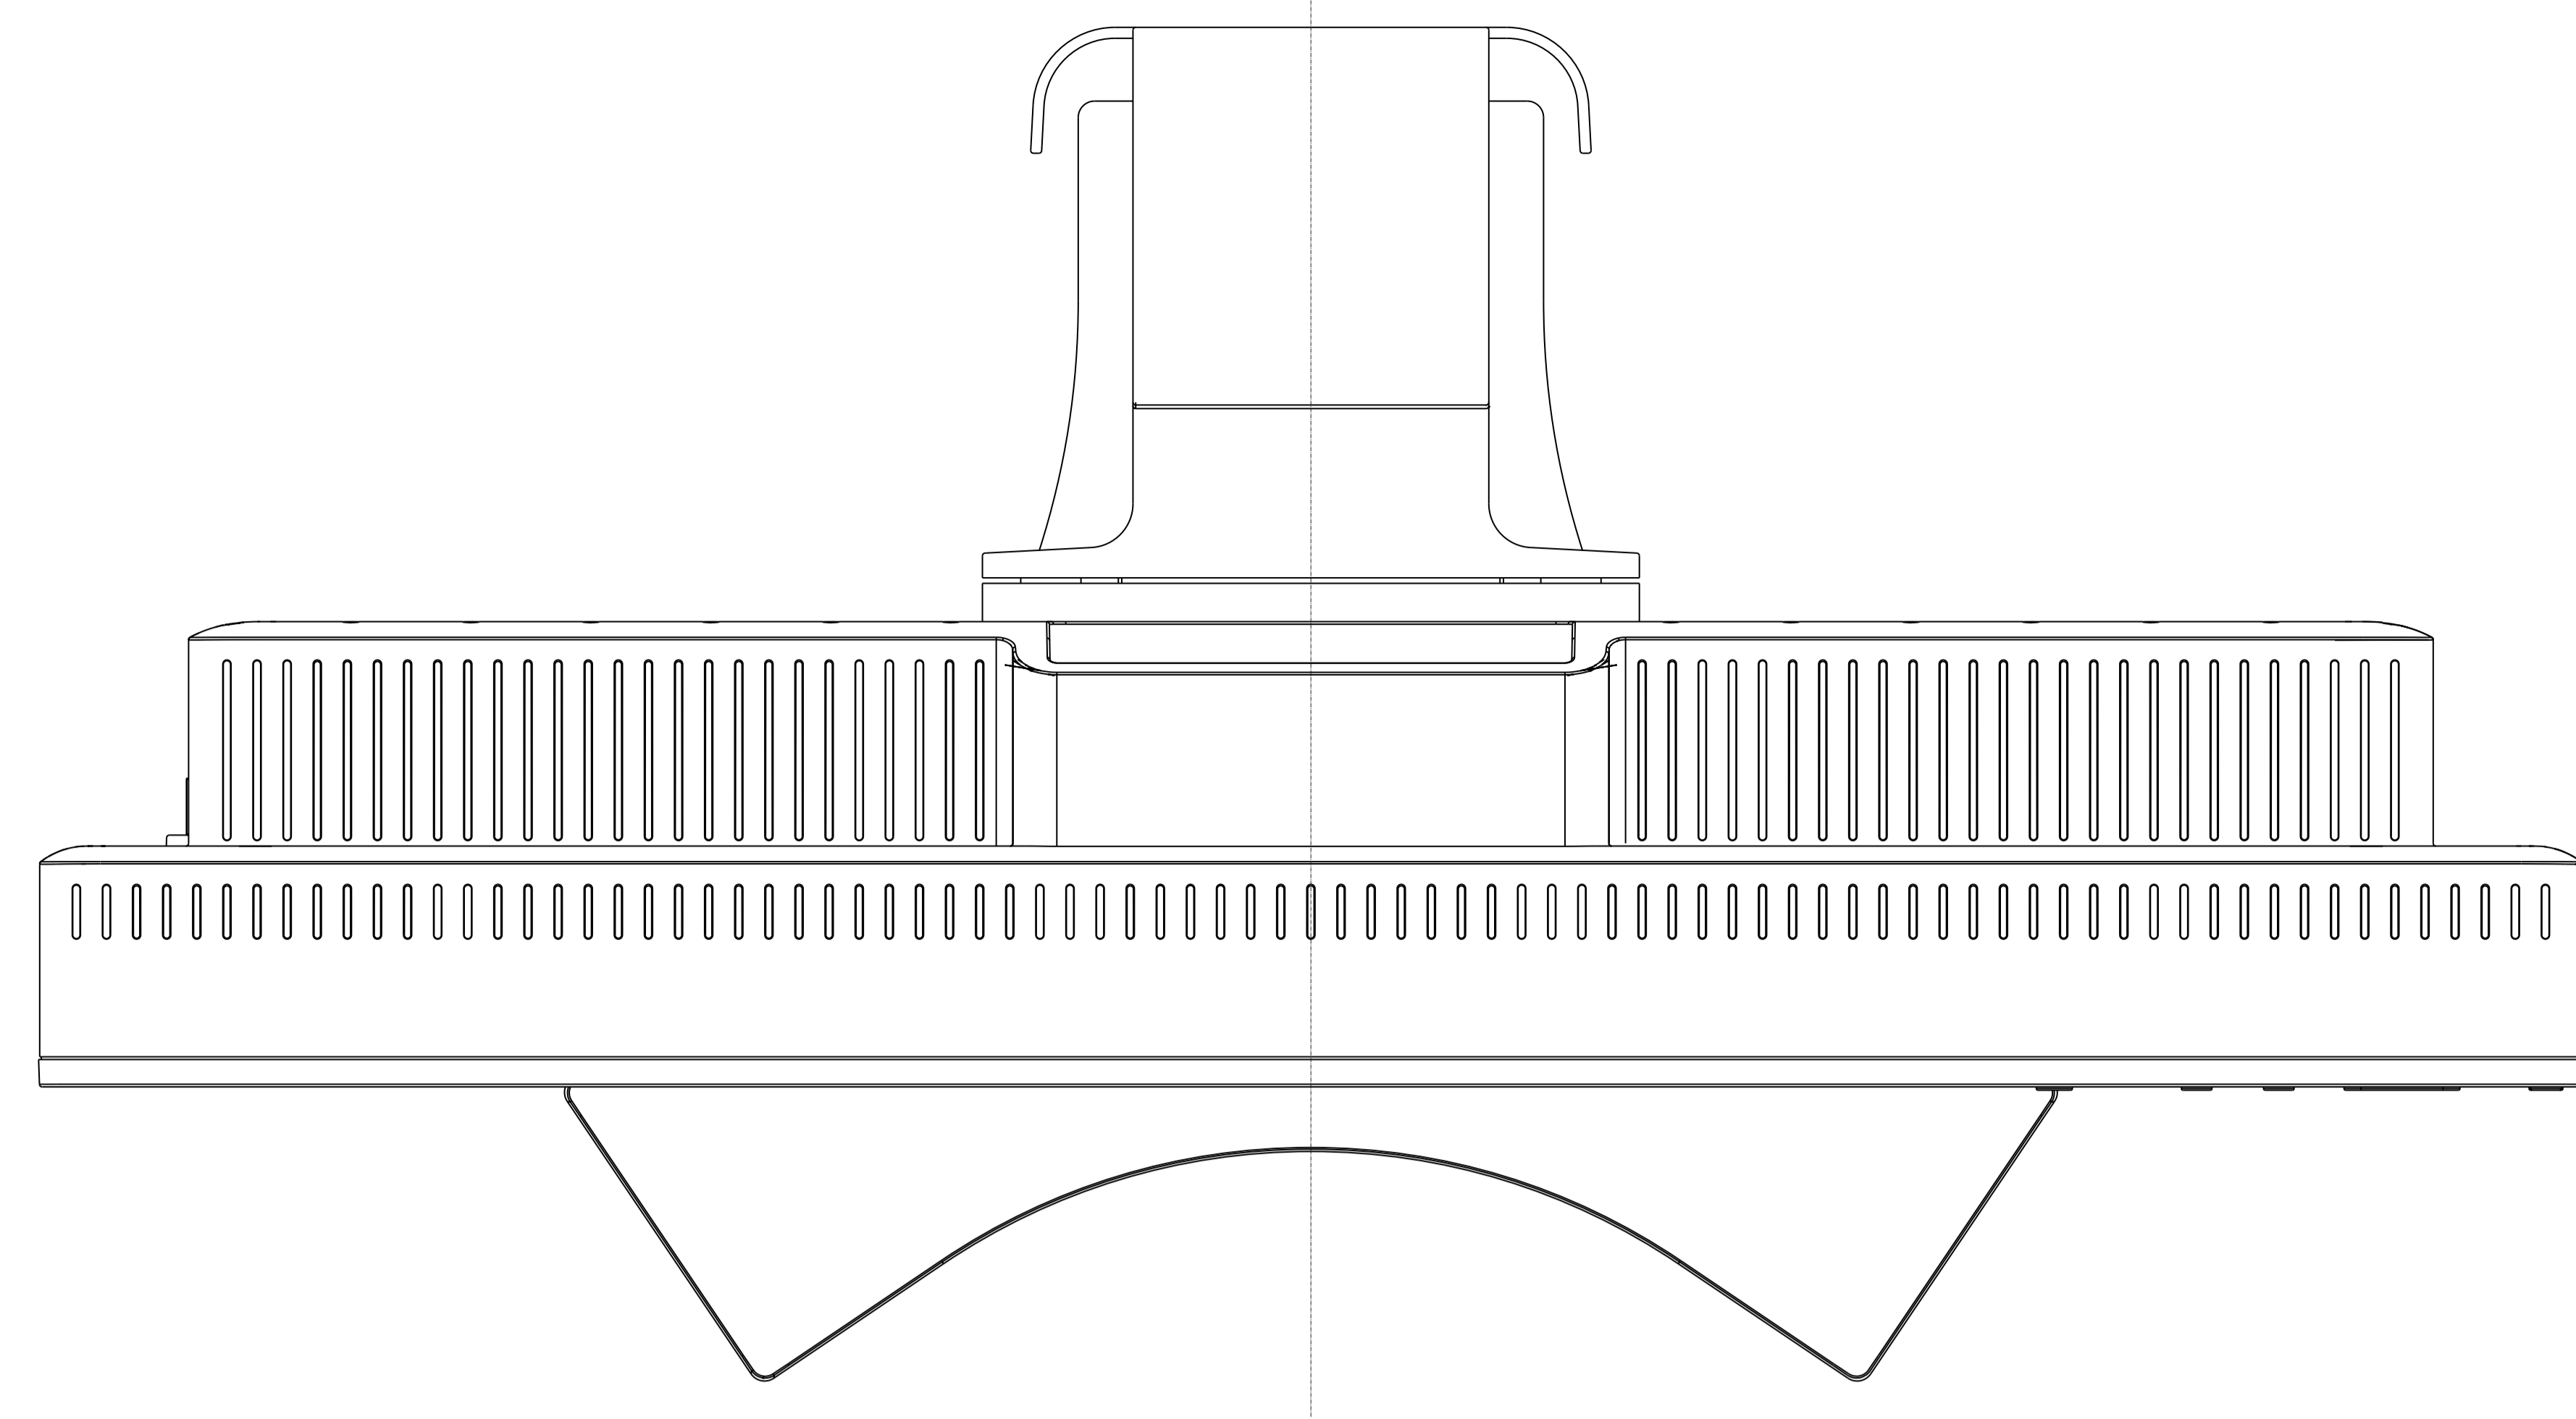

LCD2190UXp

Cabinet color (Bezel/Back Cover)
 White model: Aluminum Silver/
 Whitish Gray
 Black model: Matte Real Black/
 Matte Real Black

Tilt angle
 Up : 30 degrees
 Down : -5 degrees

Swivel angle
 Right : 170 degrees
 Left : 170 degrees

Height adjustment
 0-150 mm

Weight
 with stand : 10.9kg
 without stand : 8.2kg

Cable Cover