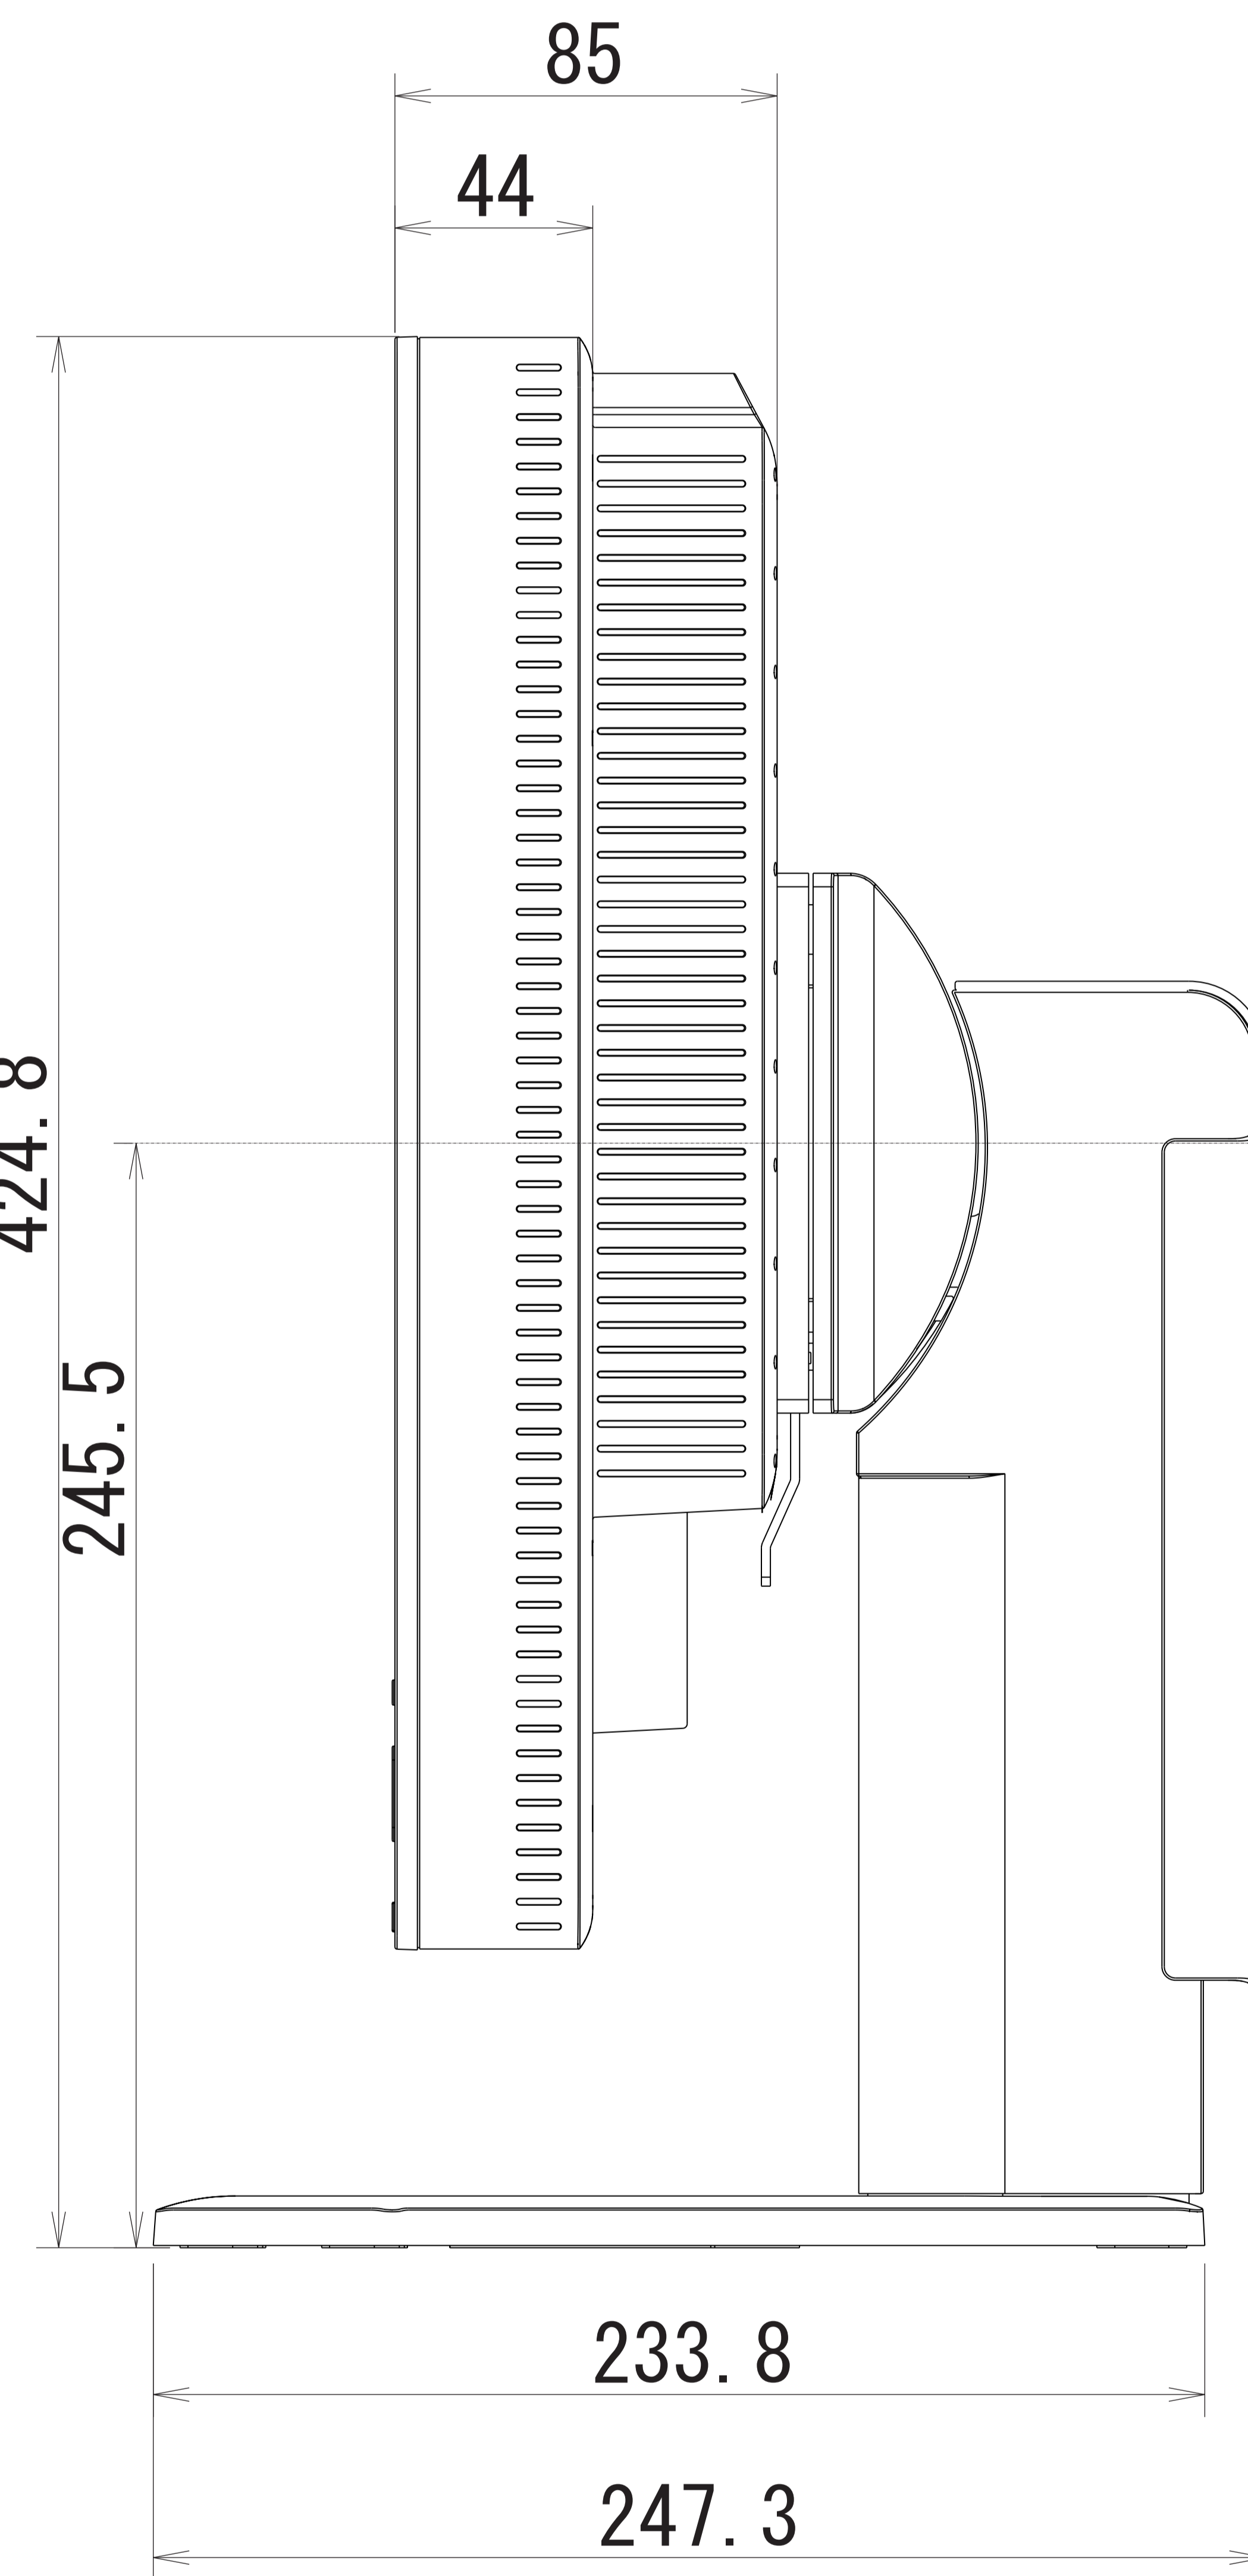

LCD2190UXp

Cabinet color (Bezel/Back Cover)
 White model: Aluminum Silver/
 Whitish Gray
 Black model: Matte Real Black/
 Matte Real Black

Tilt angle
 Up : 30 degrees
 Down : -5 degrees

Swivel angle
 Right : 170 degrees
 Left : 170 degrees

Height adjustment
 0-150 mm

Weight
 with stand : 10.9kg
 without stand : 8.2kg

Cable Cover