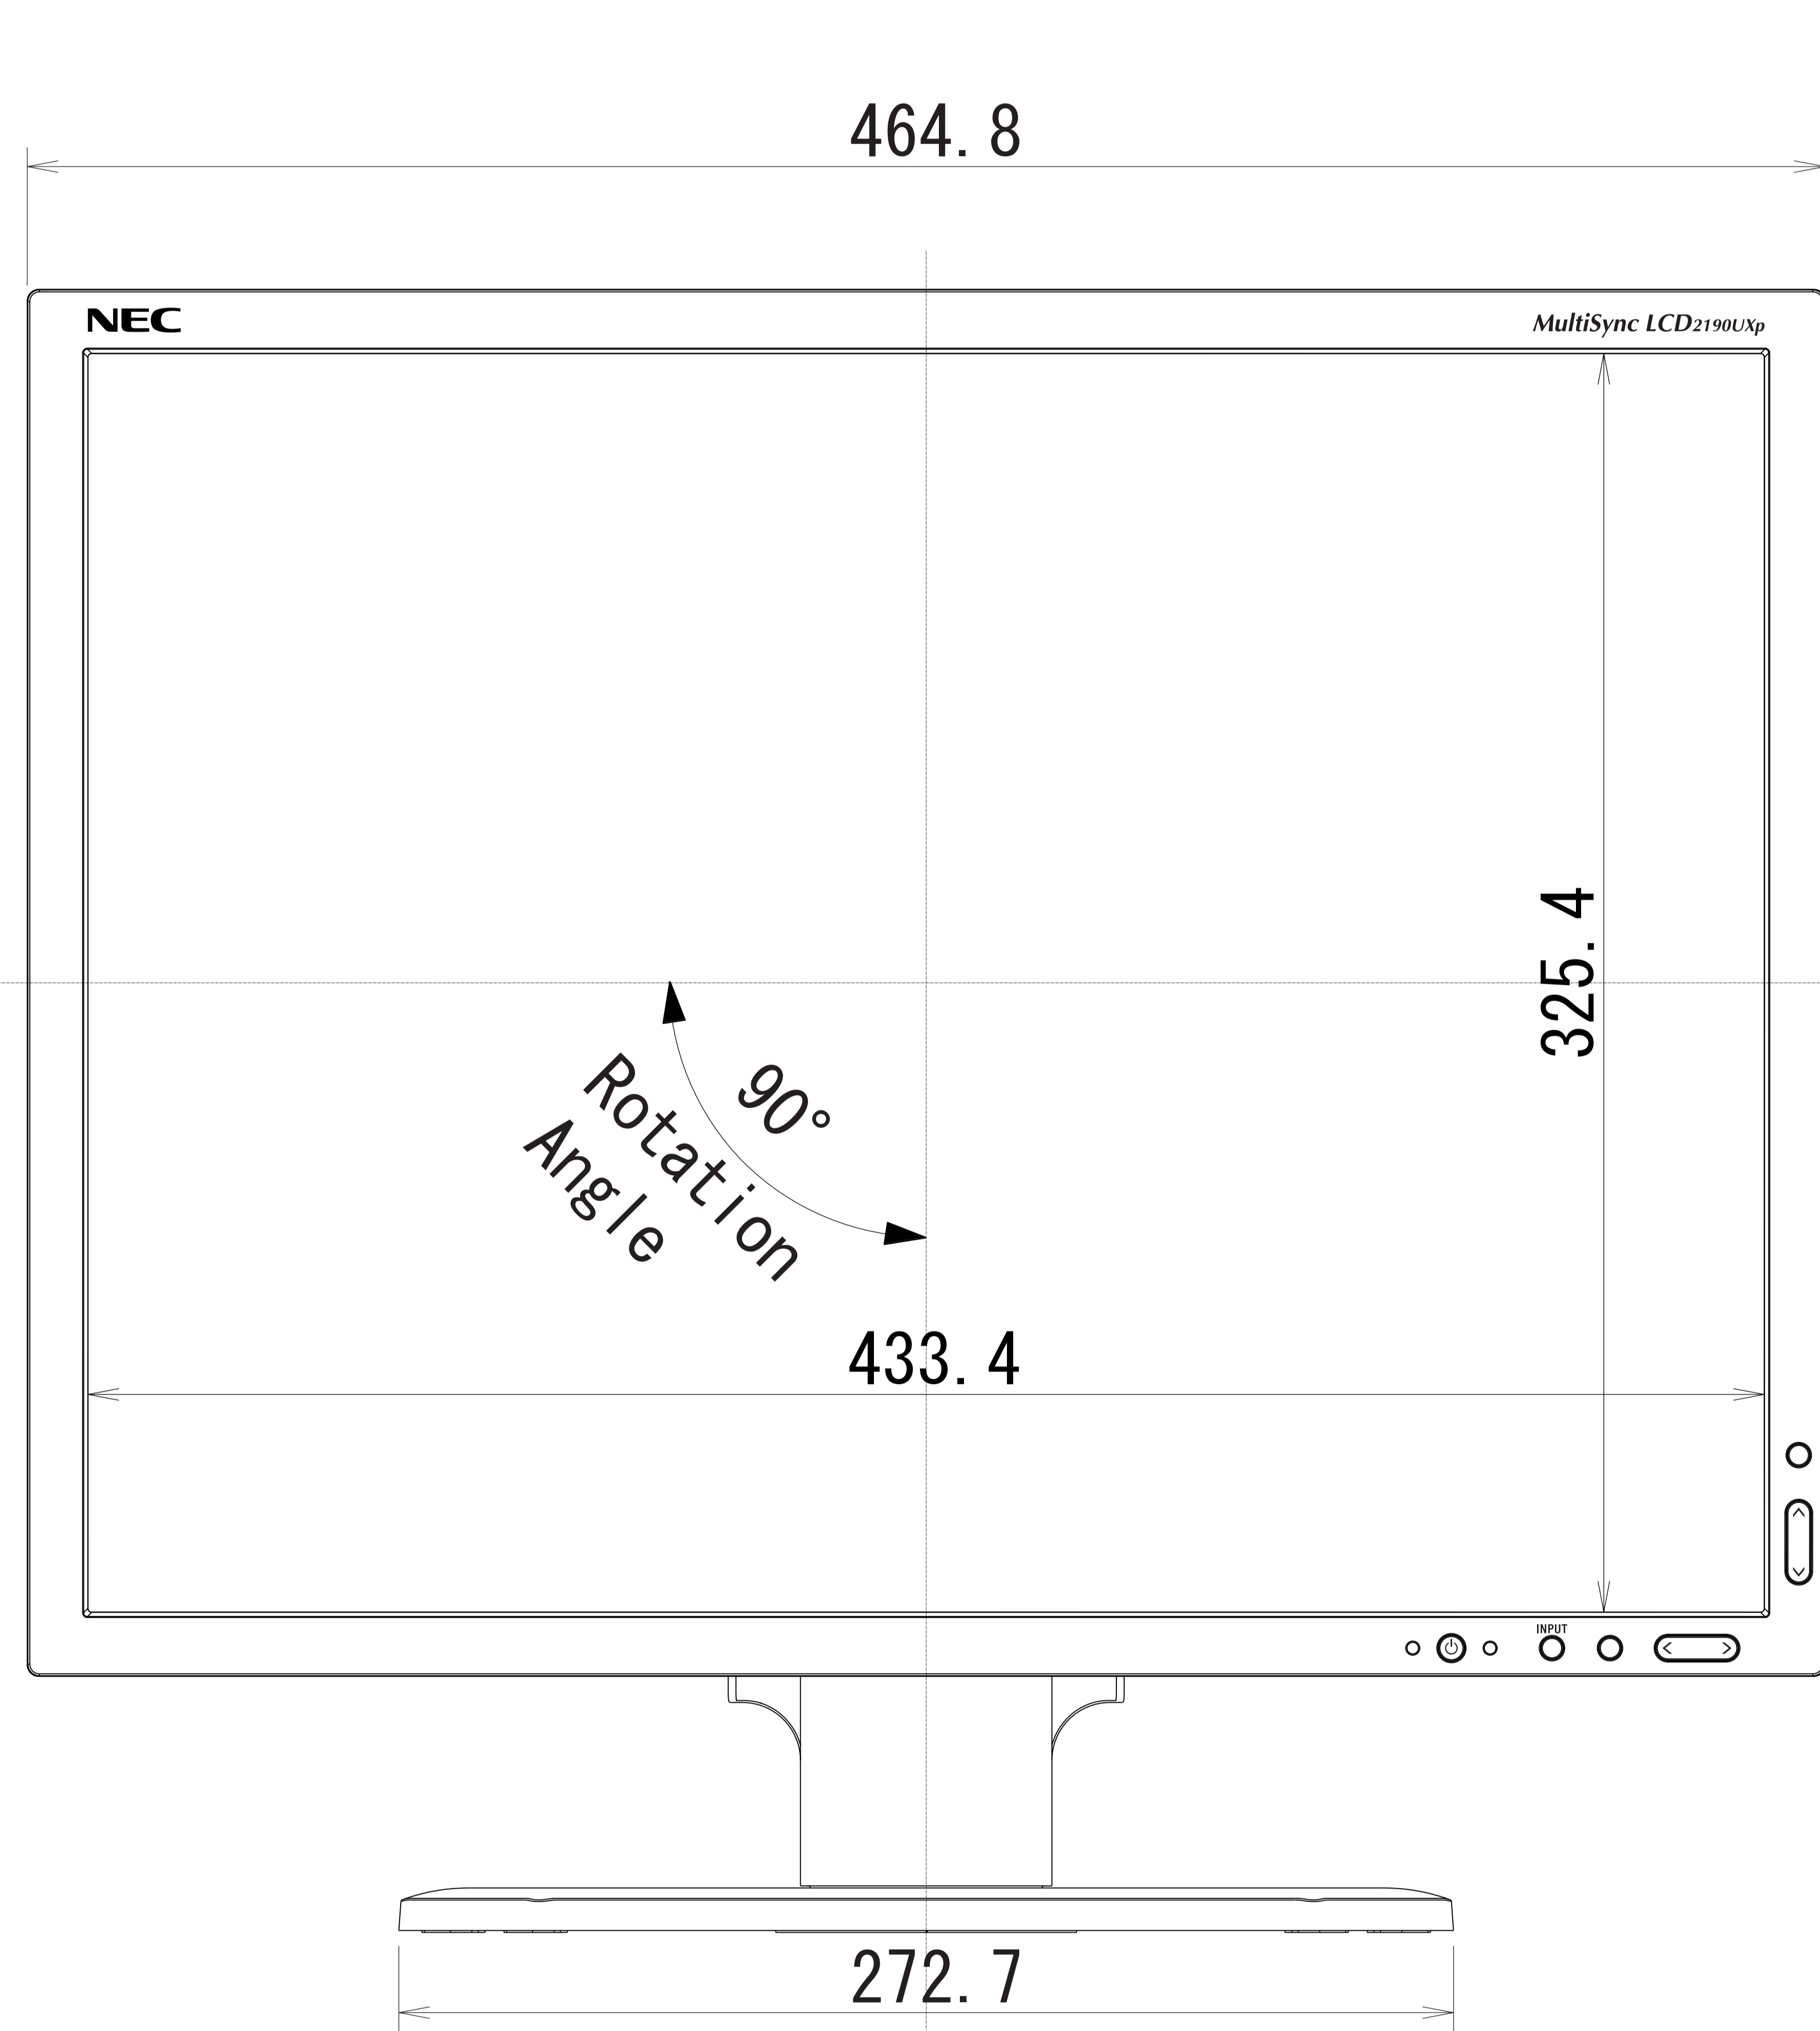

LCD2190UXp

Cabinet color (Bezel/Back Cover)
 White model: Aluminum Silver/
 Whitish Gray
 Black model: Matte Real Black/
 Matte Real Black

Tilt angle
 Up : 30 degrees
 Down : -5 degrees

Swivel angle
 Right : 170 degrees
 Left : 170 degrees

Height adjustment
 0-150 mm

Weight
 with stand : 10.9kg
 without stand : 8.2kg

Cable Cover