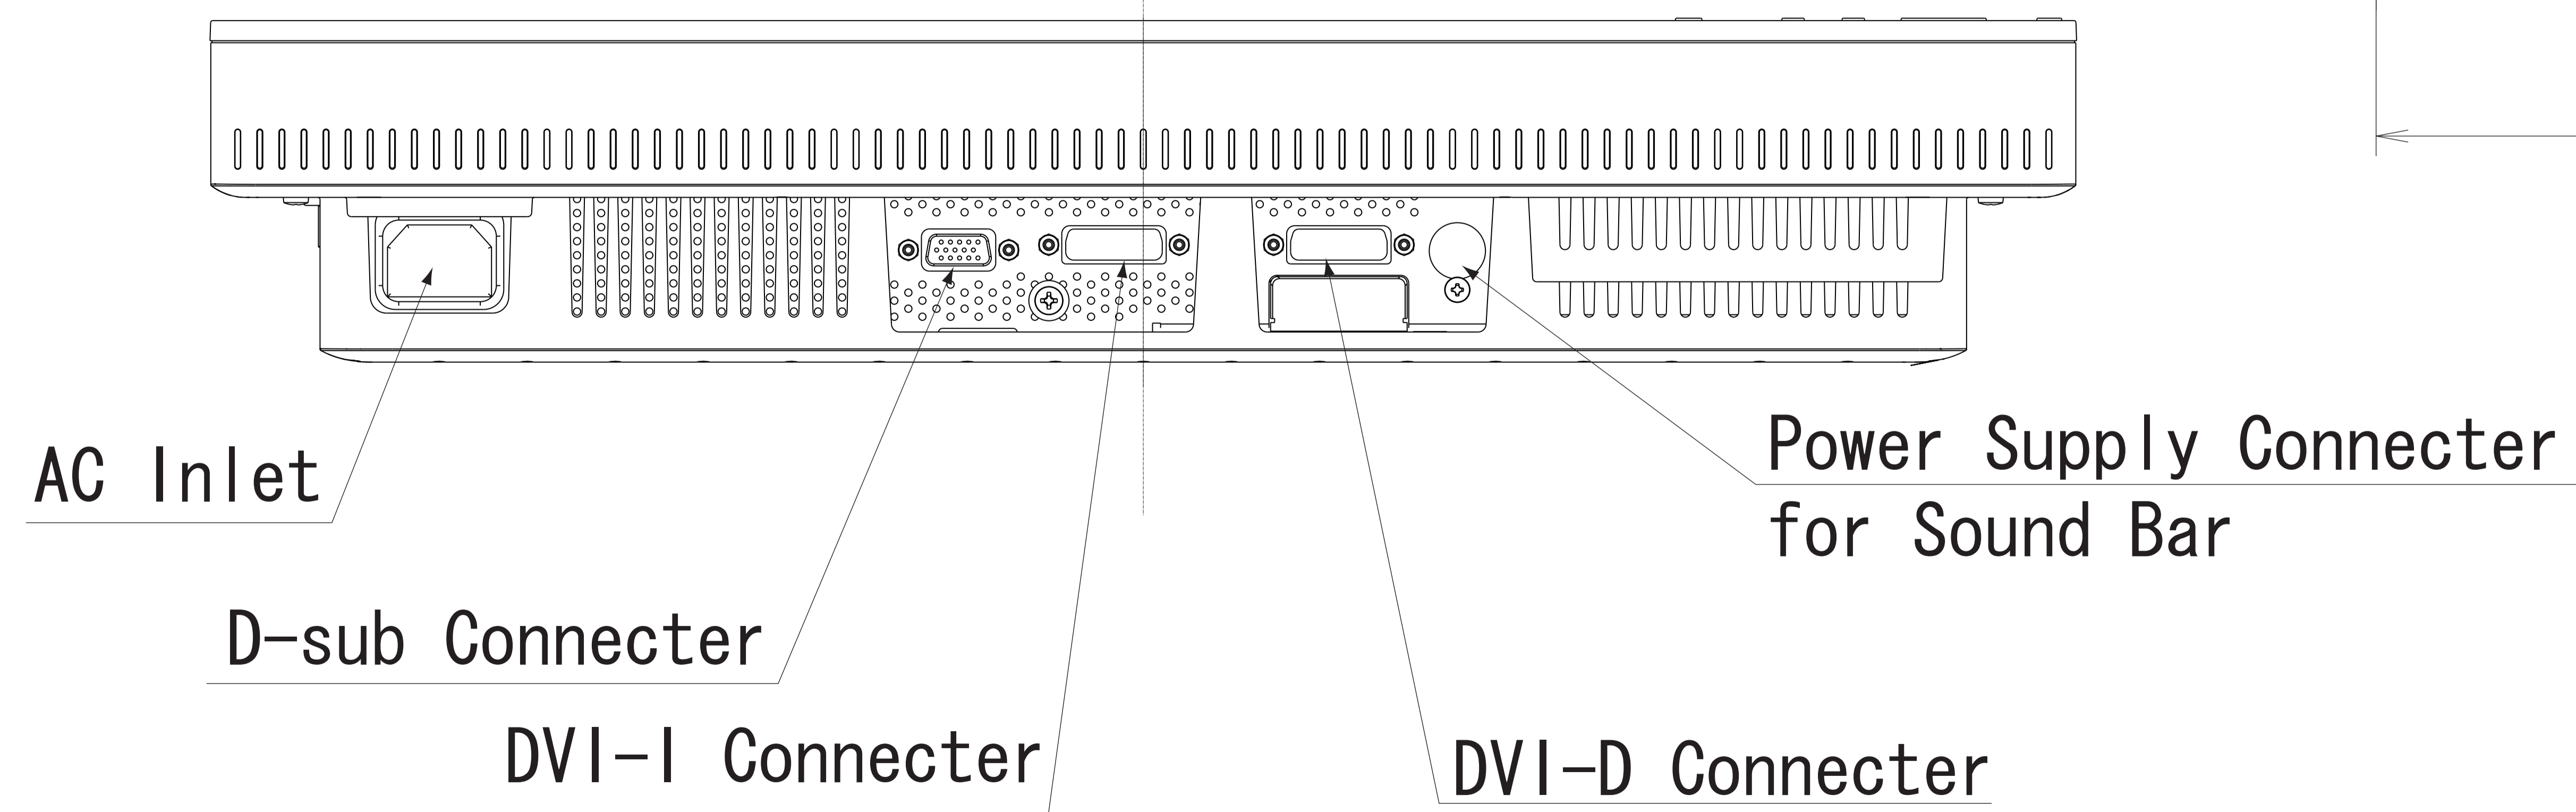

LCD2190UXp

Cabinet color (Bezel/Back Cover)
 White model: Aluminum Silver/
 Whitish Gray
 Black model: Matte Real Black/
 Matte Real Black

Tilt angle
 Up : 30 degrees
 Down : -5 degrees

Swivel angle
 Right : 170 degrees
 Left : 170 degrees

Height adjustment
 0-150 mm

Weight
 with stand : 10.9kg
 without stand : 8.2kg

Cable Cover