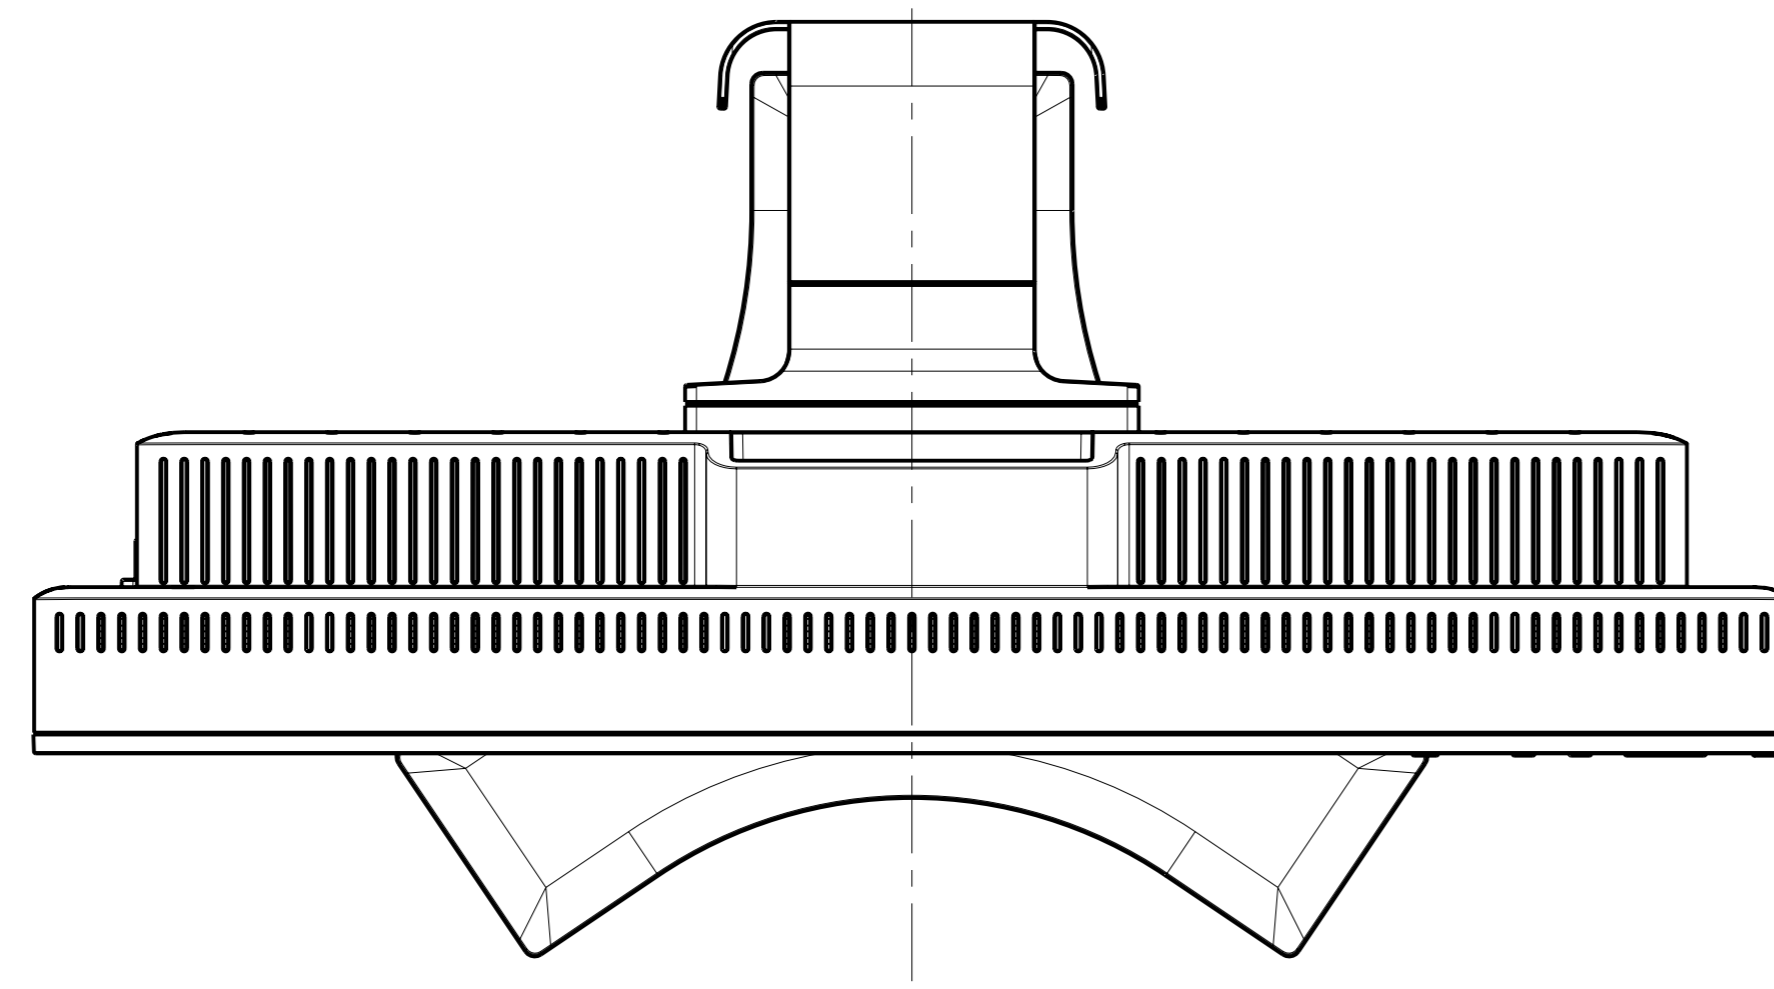

LCD2190UXi

Cabinet color  
White model : Bezel / Aluminum Silver (Paint)  
Rear Cover / Whitish Gray(Paint)  
Black model : Bezel / Matte Real Black(Paint)  
Rear Cover / Matte Real Black(Paint)

Tilt angle  
Up : 30 degrees  
Down : -5 degrees

Swivel angle  
Right : 170 degrees  
Left : 170 degrees

Height adjustment  
0-150 mm

Weight  
with Stand : 10.9 kg  
without Stand : 8.2 kg