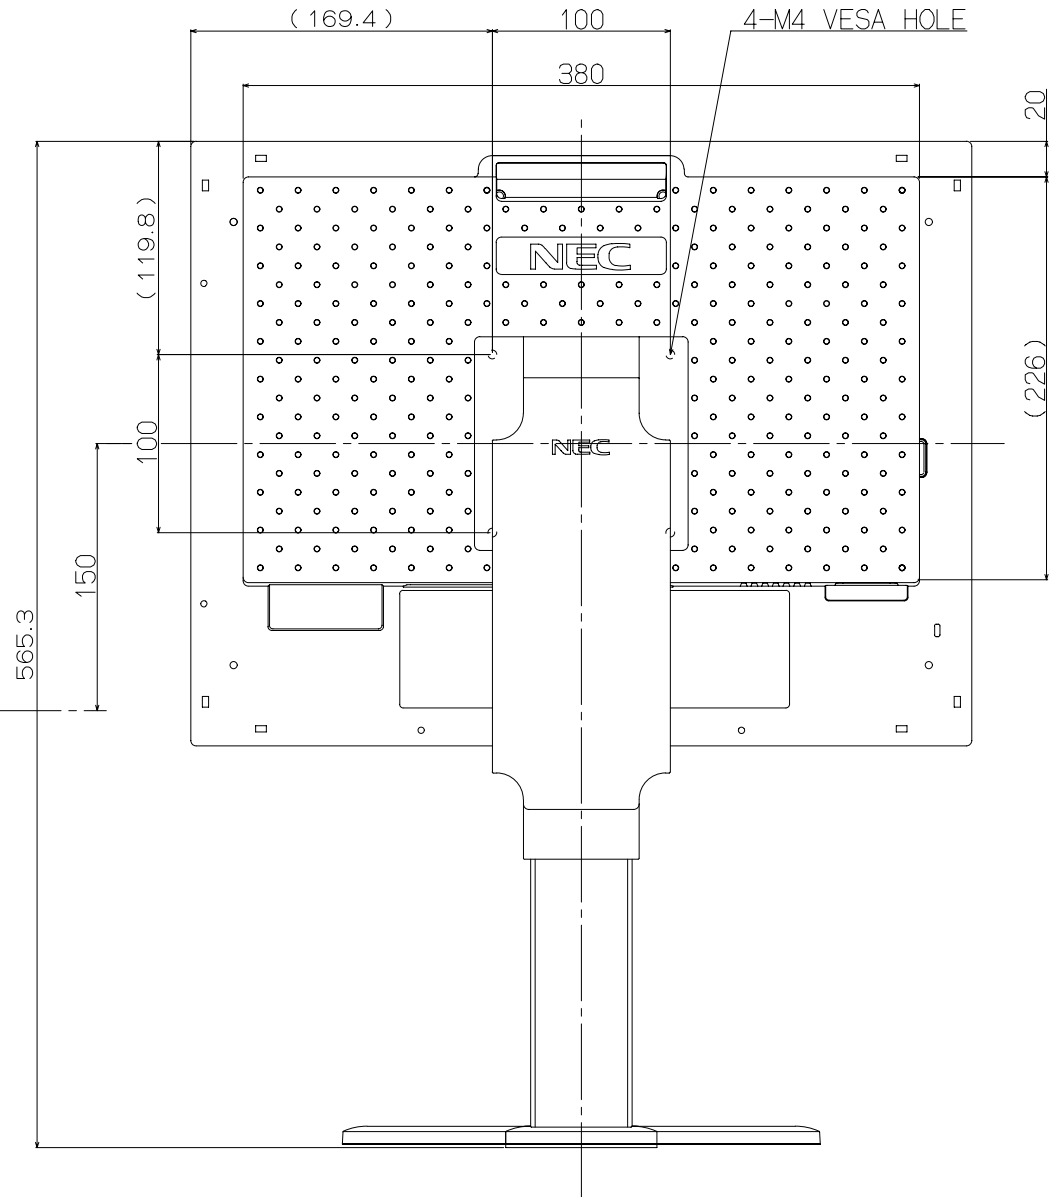

LCD2090UX i

Cabinet color

White model : Bezel / Aluminum Silver (Paint)
Rear Cover / Whitish Gray(Paint)

Black model : Bezel / Matte Real Black(Paint)
Rear Cover / Matte Real Black(Paint)

Tilt angle

Up : 30 degrees

Down : -5 degrees

Swivel angle

Right : 170 degrees

Left : 170 degrees

Height adjustment

0-150 mm

Weight

with Stand : 9.7 kg

without Stand : 7.0 kg

Detail A