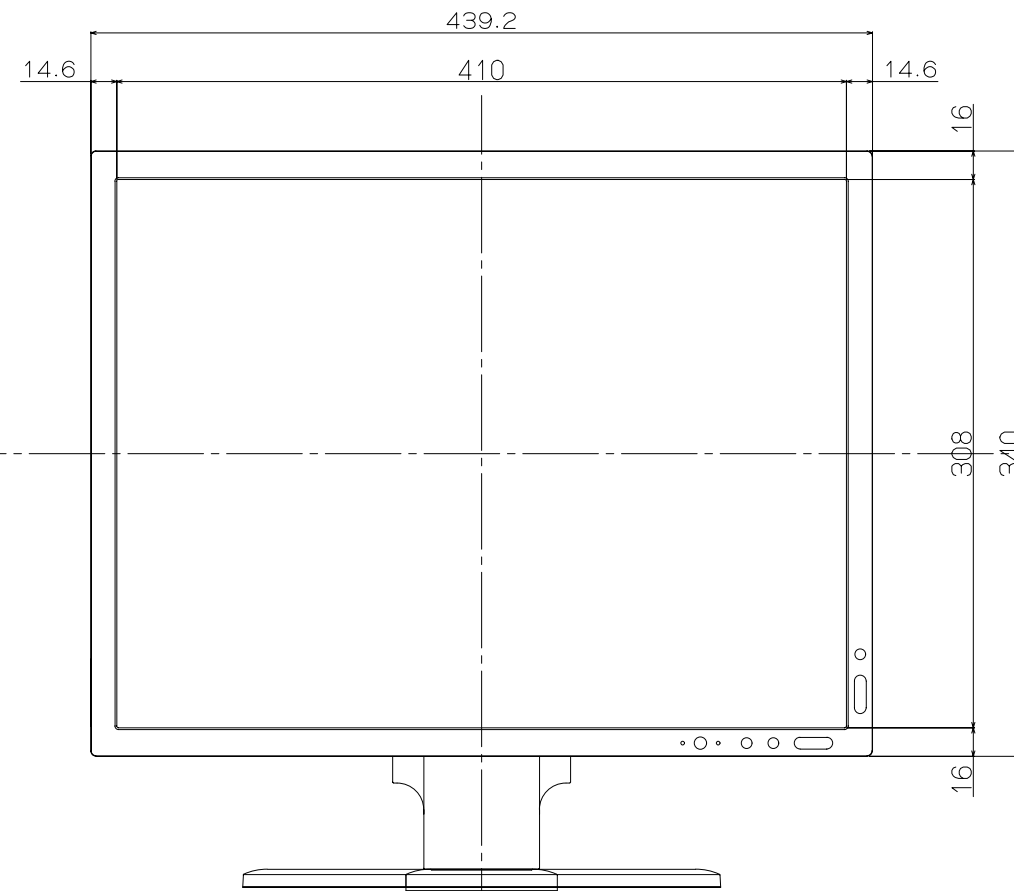

Down : -5 degrees

Swivel angle

Right : 170 degrees

Left : 170 degrees

Height adjustment

0-150 mm

Weight

with Stand : 9.7 kg

without Stand : 7.0 kg

Detail A