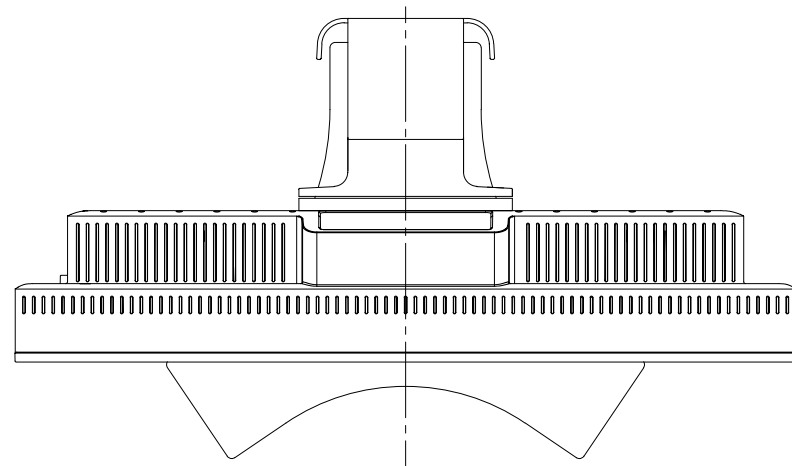

Down : -5 degrees

Swivel angle

Right : 170 degrees

Left : 170 degrees

Height adjustment

0-150 mm

Weight

with Stand : 9.7 kg

without Stand : 7.0 kg

Detail A