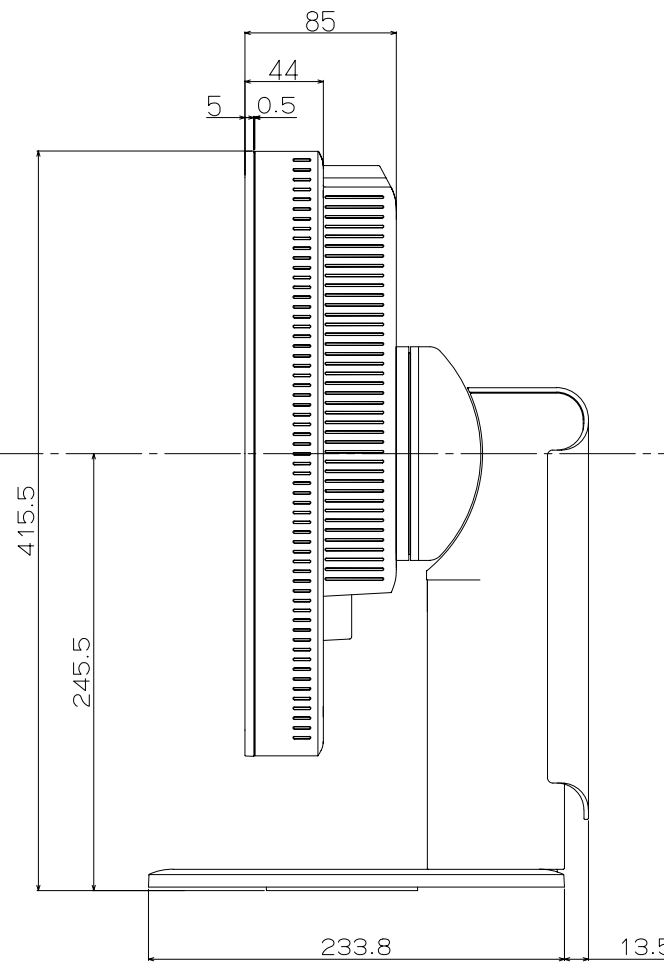

LCD2090UX i

Cabinet color

White model : Bezel / Aluminum Silver (Paint)
Rear Cover / Whitish Gray(Paint)

Black model : Bezel / Matte Real Black(Paint)
Rear Cover / Matte Real Black(Paint)

Tilt angle

Up : 30 degrees

Down : -5 degrees

Swivel angle

Right : 170 degrees

Left : 170 degrees

Height adjustment

0-150 mm

Weight

with Stand : 9.7 kg

without Stand : 7.0 kg

Detail A