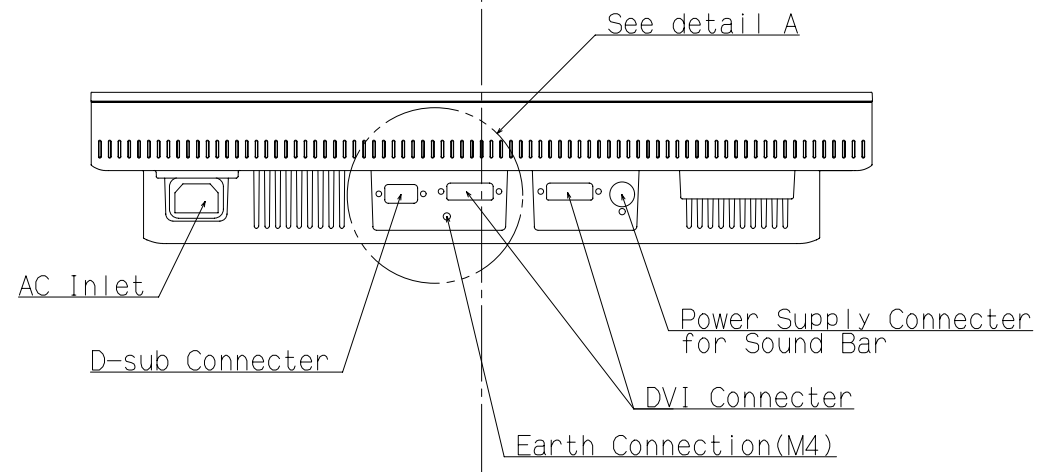

Down : -5 degrees

Swivel angle

Right : 170 degrees

Left : 170 degrees

Height adjustment

0-150 mm

Weight

with Stand : 9.7 kg

without Stand : 7.0 kg

Detail A