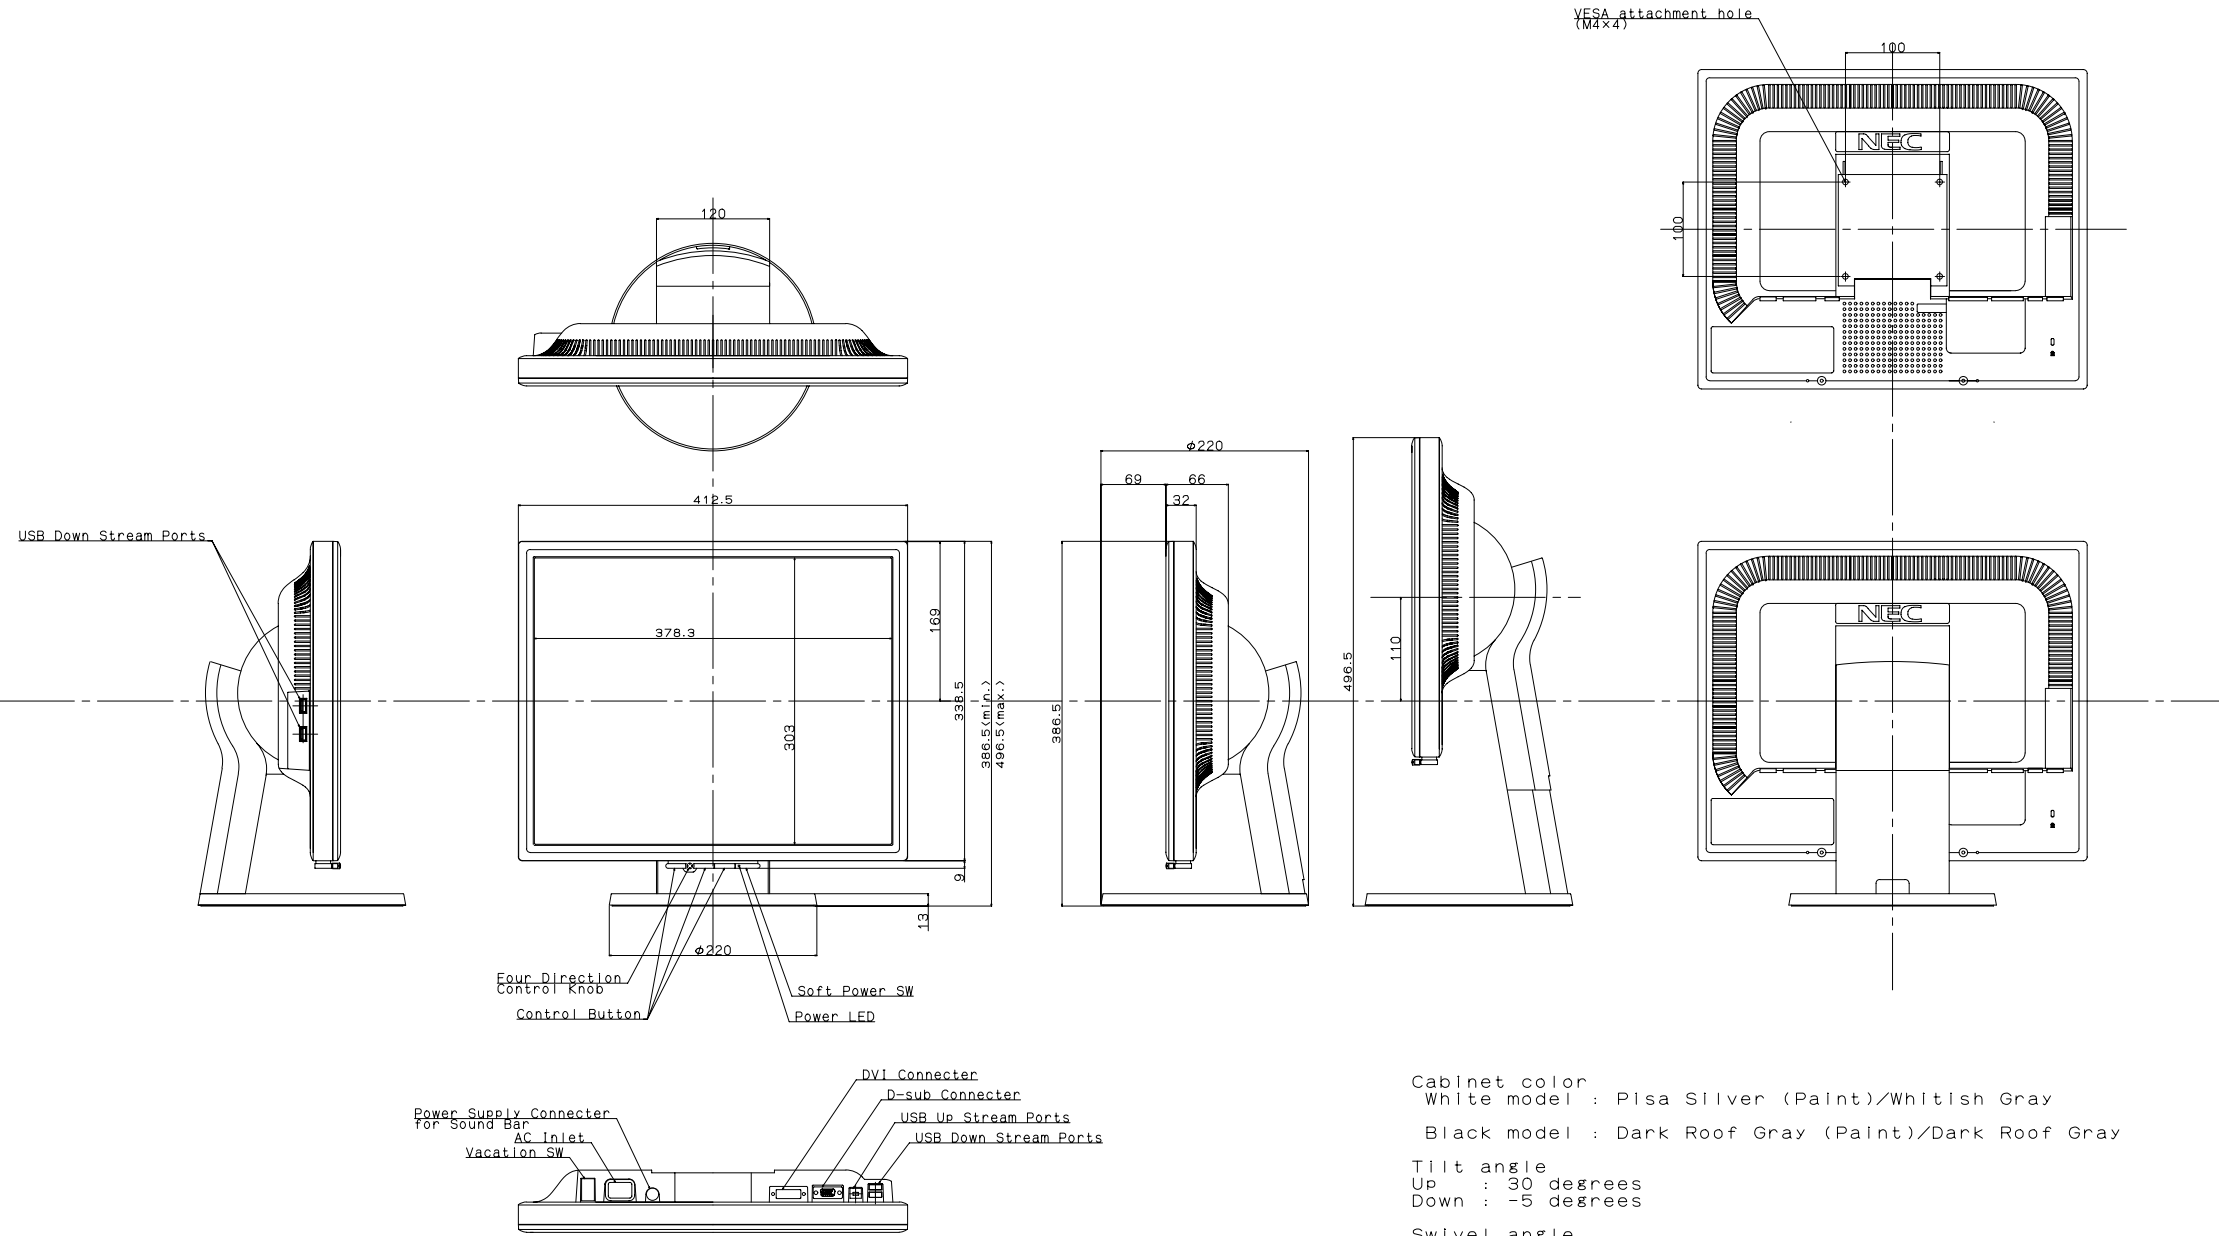

LCD1970NX(A) OUTSIDE DRAWING

Cabinet color  
 White model : Pisa Silver (Paint)/Whitish Gray  
 Black model : Dark Roof Gray (Paint)/Dark Roof Gray

Tilt angle  
 Up : 30 degrees  
 Down : -5 degrees

Swivel angle  
 Right : 170 degrees  
 Left : 170 degrees

Height adjustment  
 0-110 mm

Weight  
 with Stand : 8.1 kg  
 without Stand : 5.4 kg