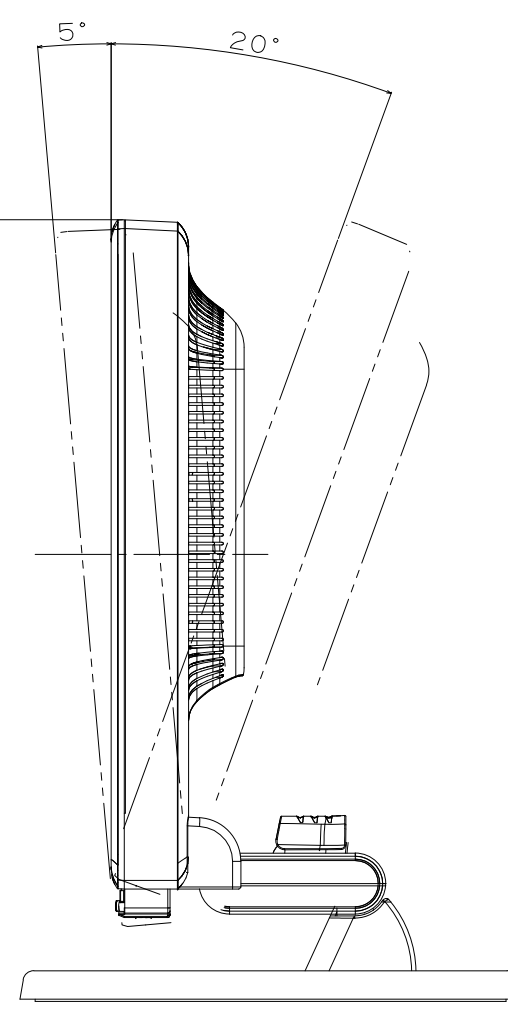

MultiSync LCD175M OUTSIDE

Cabinet color
 (White Model)
 Front Bezel : Silver 2(Paint)
 Back Cover : Pure White
 (Black Model for US model)
 Front Bezel : Pure Black(Paint)
 Back Cover : Pure Black
 (Black Model for EU model)
 Front Bezel : Silver 2(Paint)
 Back Cover : Pure Black

Tilt angle
 Up : 20 degrees
 Down : -5 degrees

Height Adjustment
 50mm

Weight
 with Stand : 5.2 kg
 without Stand : 4.0 kg

Highest Position

Lowest Position