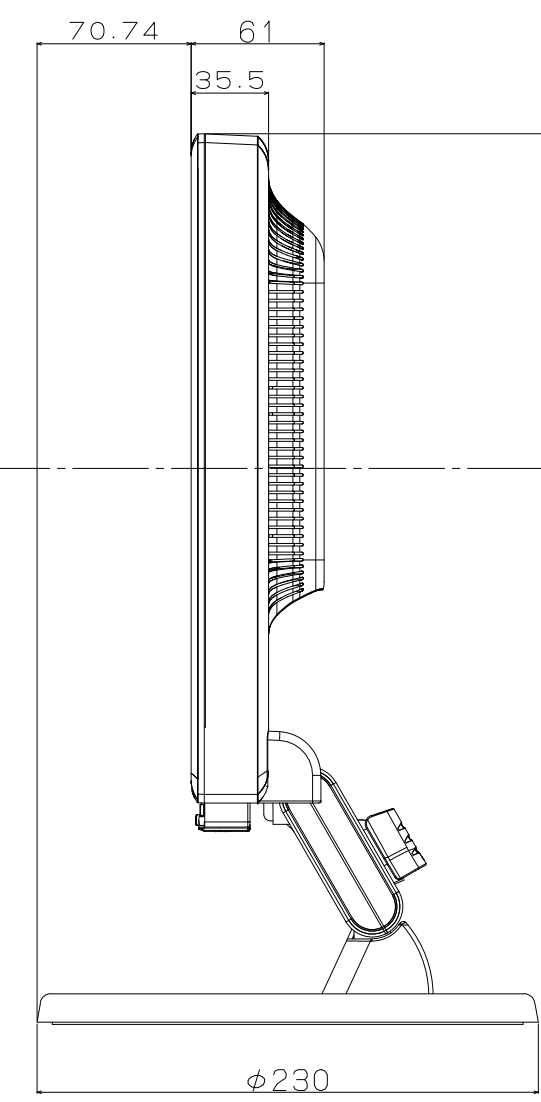

MultiSync LCD175M OUTSIDE

Cabinet color
 (White Model)
 Front Bezel : Silver 2(Paint)
 Back Cover : Pure White
 (Black Model for US model)
 Front Bezel : Pure Black(Paint)
 Back Cover : Pure Black
 (Black Model for EU model)
 Front Bezel : Silver 2(Paint)
 Back Cover : Pure Black

Tilt angle
 Up : 20 degrees
 Down : -5 degrees

Height Adjustment
 50mm

Weight
 with Stand : 5.2 kg
 without Stand : 4.0 kg

Highest Position

Lowest Position