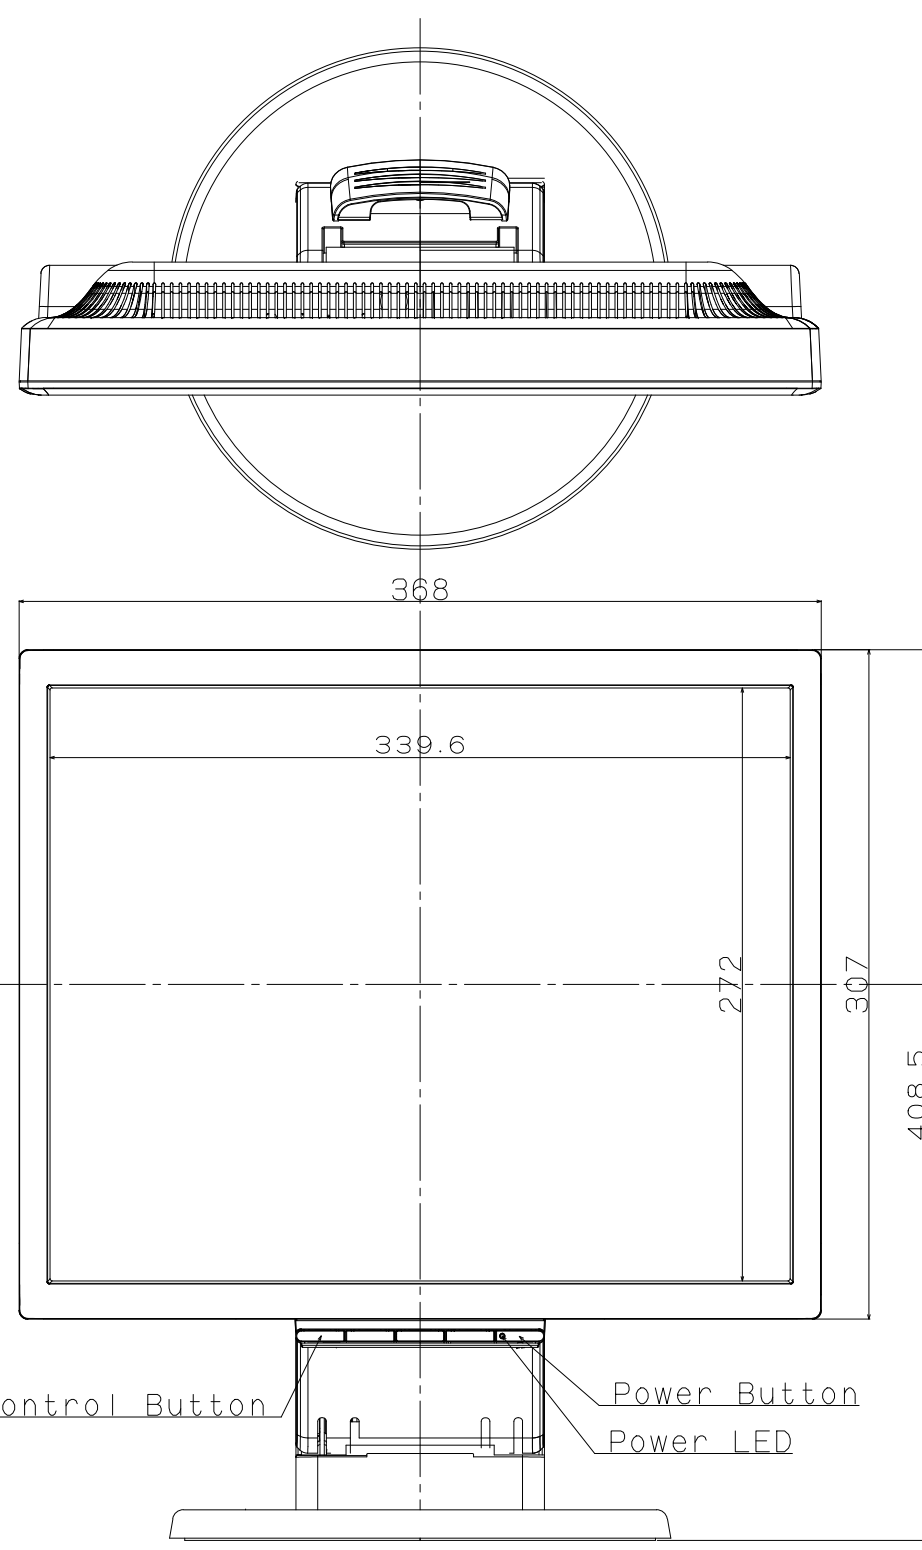

MultiSync LCD175M OUTSIDE

Cabinet color
 (White Model)
 Front Bezel : Silver 2(Paint)
 Back Cover : Pure White
 (Black Model for US model)
 Front Bezel : Pure Black(Paint)
 Back Cover : Pure Black
 (Black Model for EU model)
 Front Bezel : Silver 2(Paint)
 Back Cover : Pure Black

Tilt angle
 Up : 20 degrees
 Down : -5 degrees

Height Adjustment
 50mm

Weight
 with Stand : 5.2 kg
 without Stand : 4.0 kg

Highest Position

Lowest Position