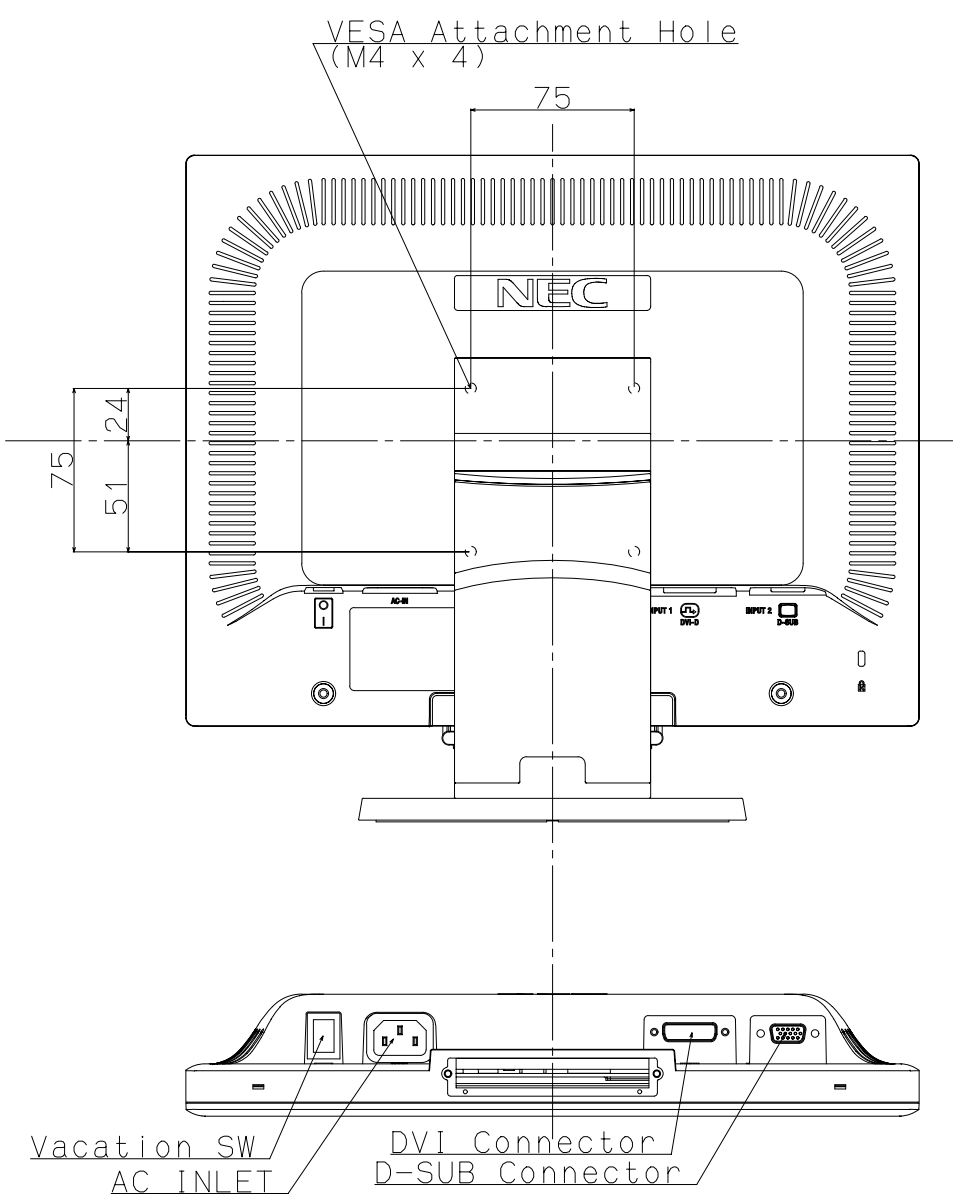

Cabinet Color
 White Model
 Bezel : Pisa Silver
 Other : Whitish Gray
 Black Model
 Bezel : Dark Roof Gray
 Other : Dark Roof Gray

Stand
 Tilt angle
 Up : 30 degrees
 Down : -5 degrees
 Swivel angle
 Left : 170 degrees
 Right : 170 degrees
 Height Adjust range
 75 mm

Weight
 With Stand : 3.8 kg
 Without Stand : 2.8 kg

View : Without Stand