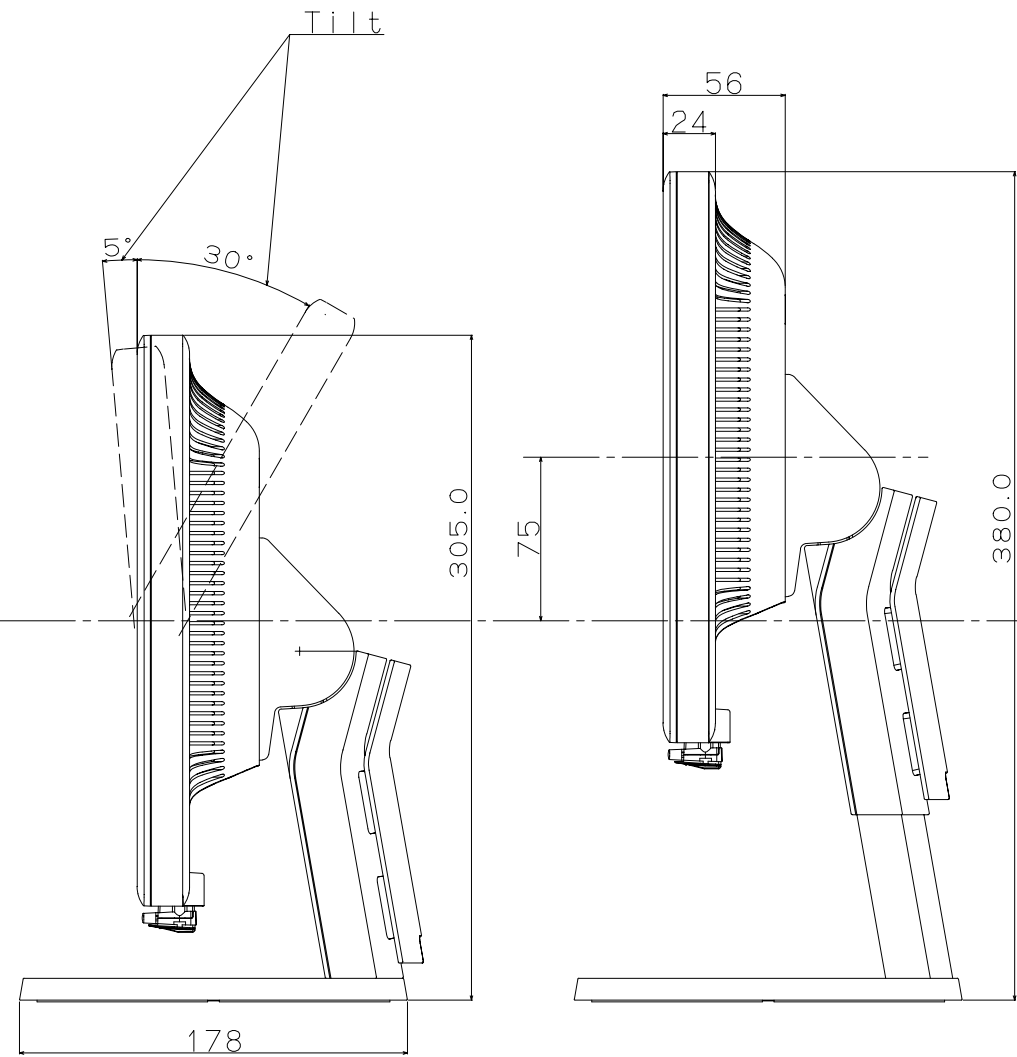

Cabinet Color
 White Model
 Bezel : Pisa Silver
 Other : Whitish Gray
 Black Model
 Bezel : Dark Roof Gray
 Other : Dark Roof Gray

Stand
 Tilt angle
 Up : 30 degrees
 Down : -5 degrees
 Swivel angle
 Left : 170 degrees
 Right : 170 degrees
 Height Adjust range
 75 mm

Weight
 With Stand : 3.8 kg
 Without Stand : 2.8 kg

View : Without Stand