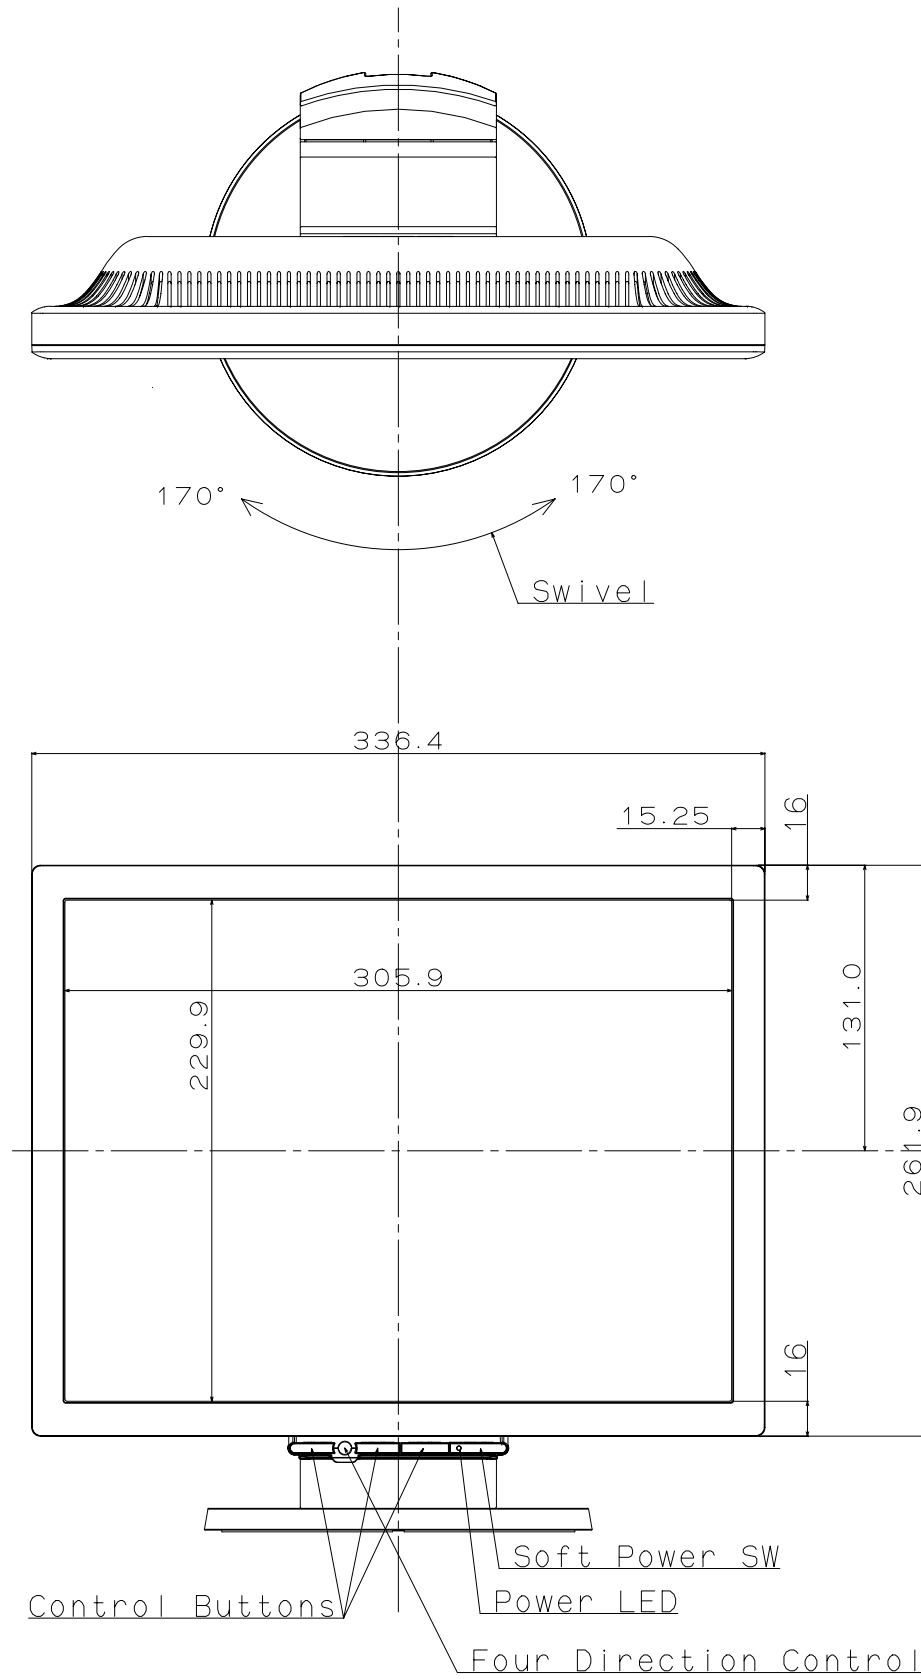

Cabinet Color
 White Model
 Bezel : Pisa Silver
 Other : Whitish Gray
 Black Model
 Bezel : Dark Roof Gray
 Other : Dark Roof Gray

Stand
 Tilt angle
 Up : 30 degrees
 Down : -5 degrees
 Swivel angle
 Left : 170 degrees
 Right : 170 degrees
 Height Adjust range
 75 mm

Weight
 With Stand : 3.8 kg
 Without Stand : 2.8 kg

View : Without Stand