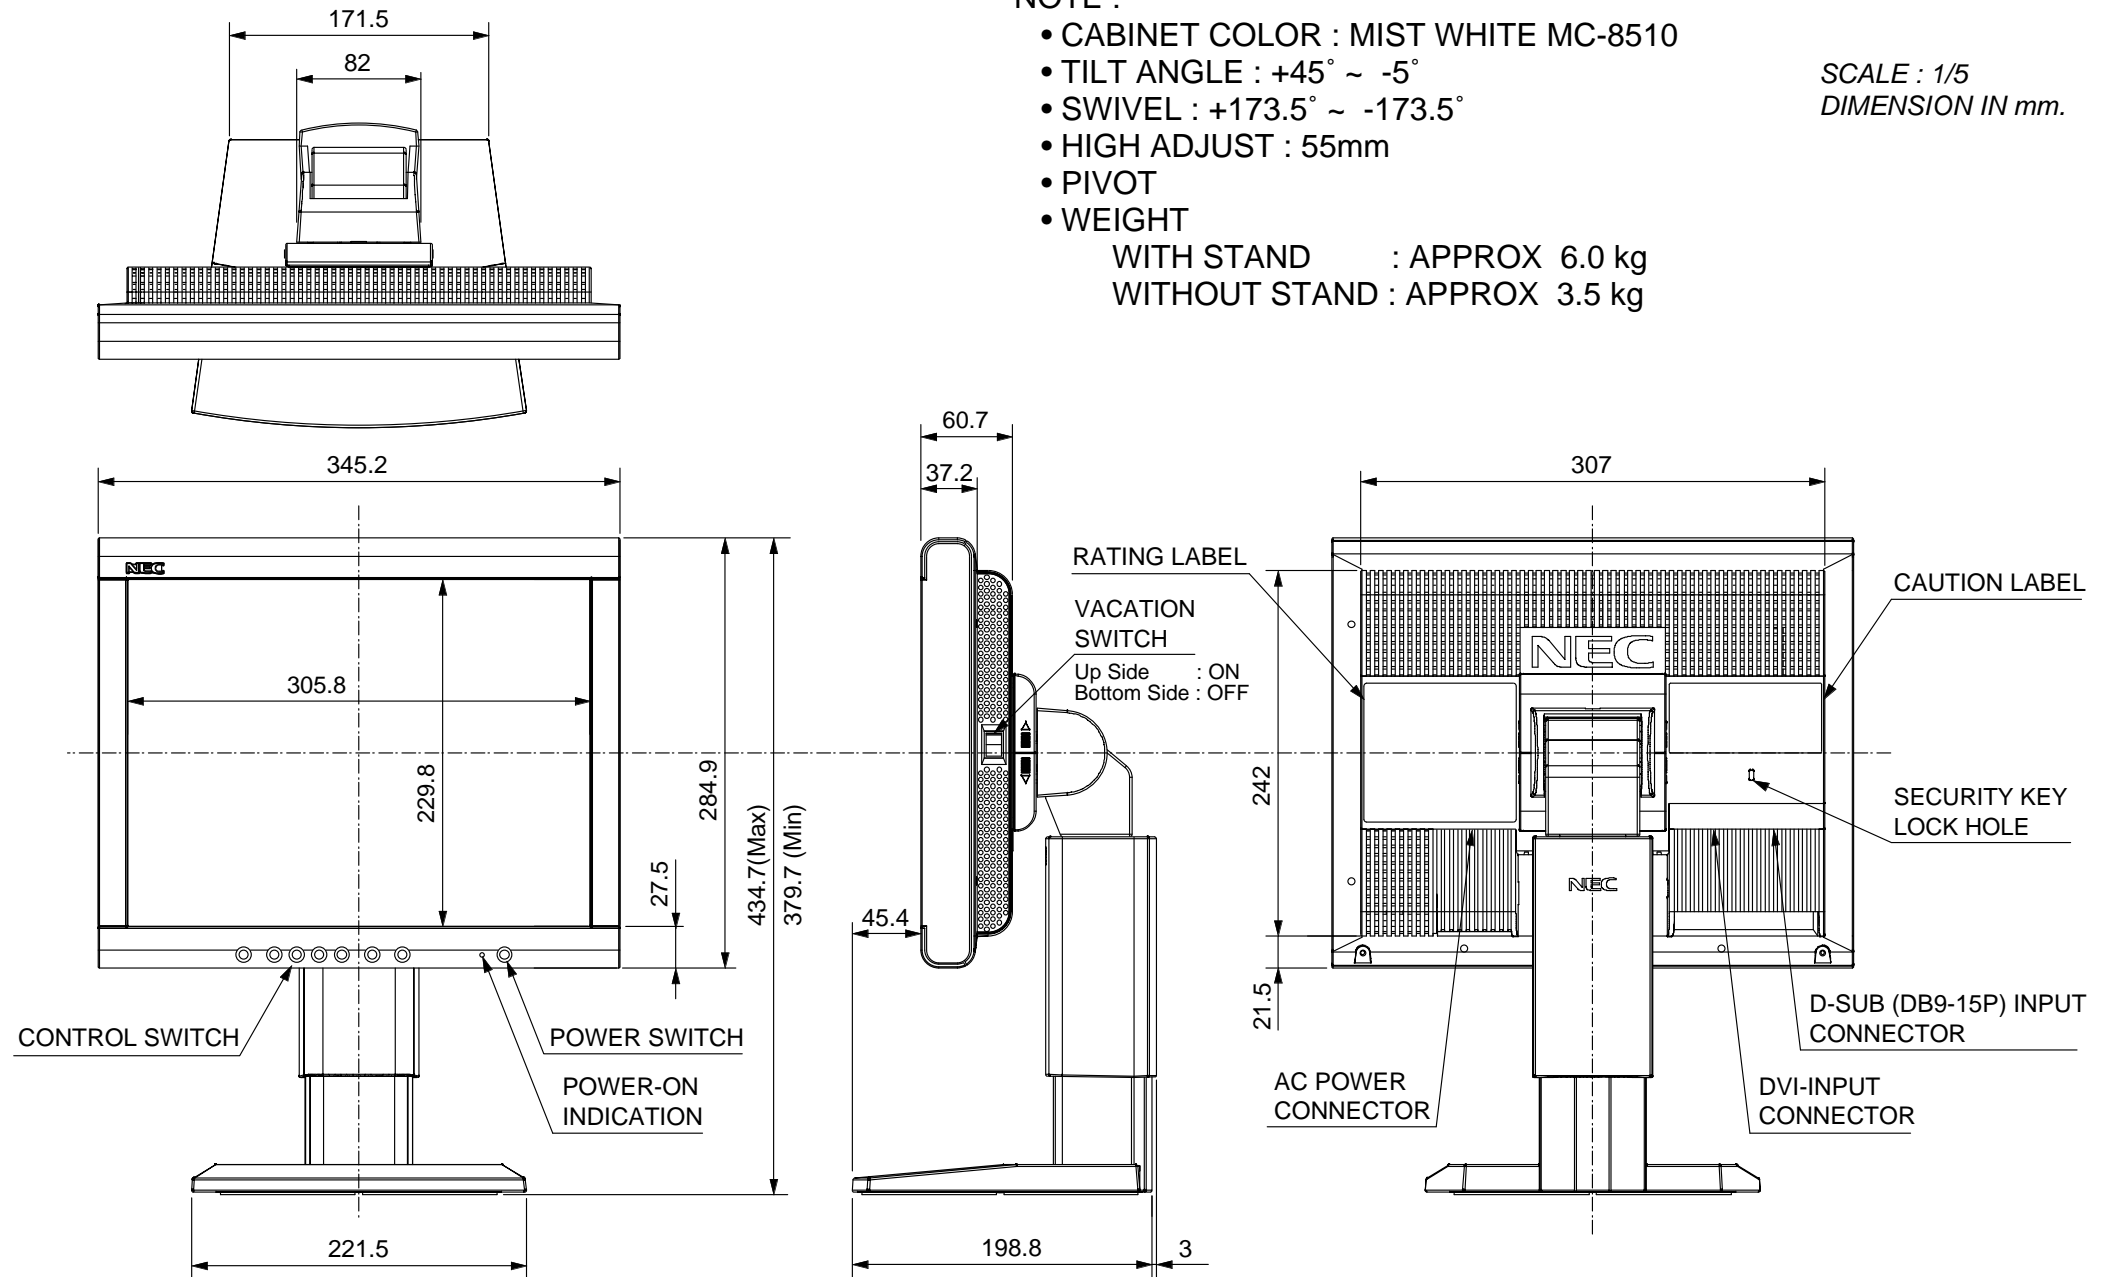

## NOTE :

- CABINET COLOR : MIST WHITE MC-8510
- TILT ANGLE : +45° ~ -5°
- SWIVEL : +173.5° ~ -173.5°
- HIGH ADJUST : 55mm
- PIVOT
- WEIGHT

SCALE : 1/5  
DIMENSION IN mm.

WITH STAND : APPROX 6.0 kg  
WITHOUT STAND : APPROX 3.5 kg