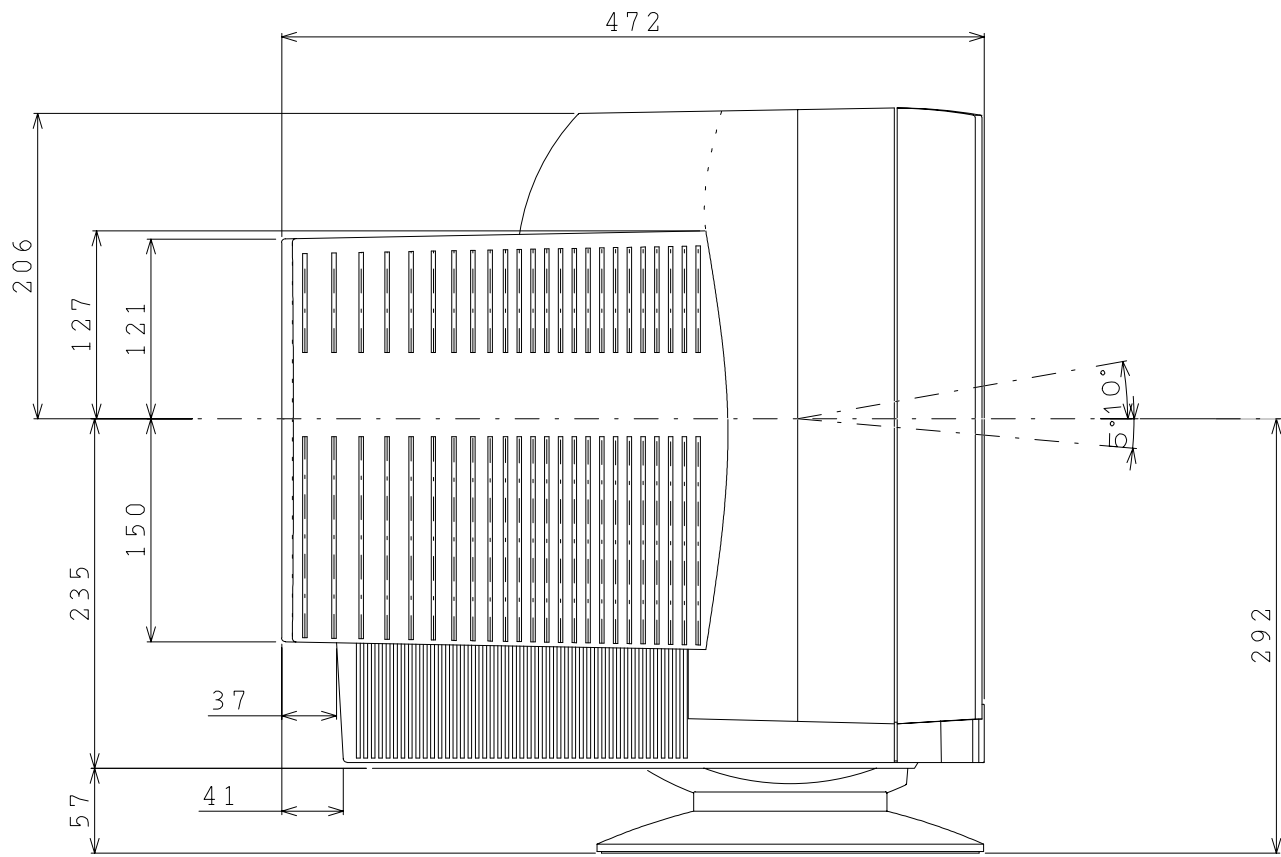

FP1350  
OUTSIDE DRAWING

BACK VIEW

CONVEX OF CONTROL PANEL

(1.5)

(SWIVEL ANGLE)

TOP VIEW

SIDE VIEW

FRONT VIEW

412