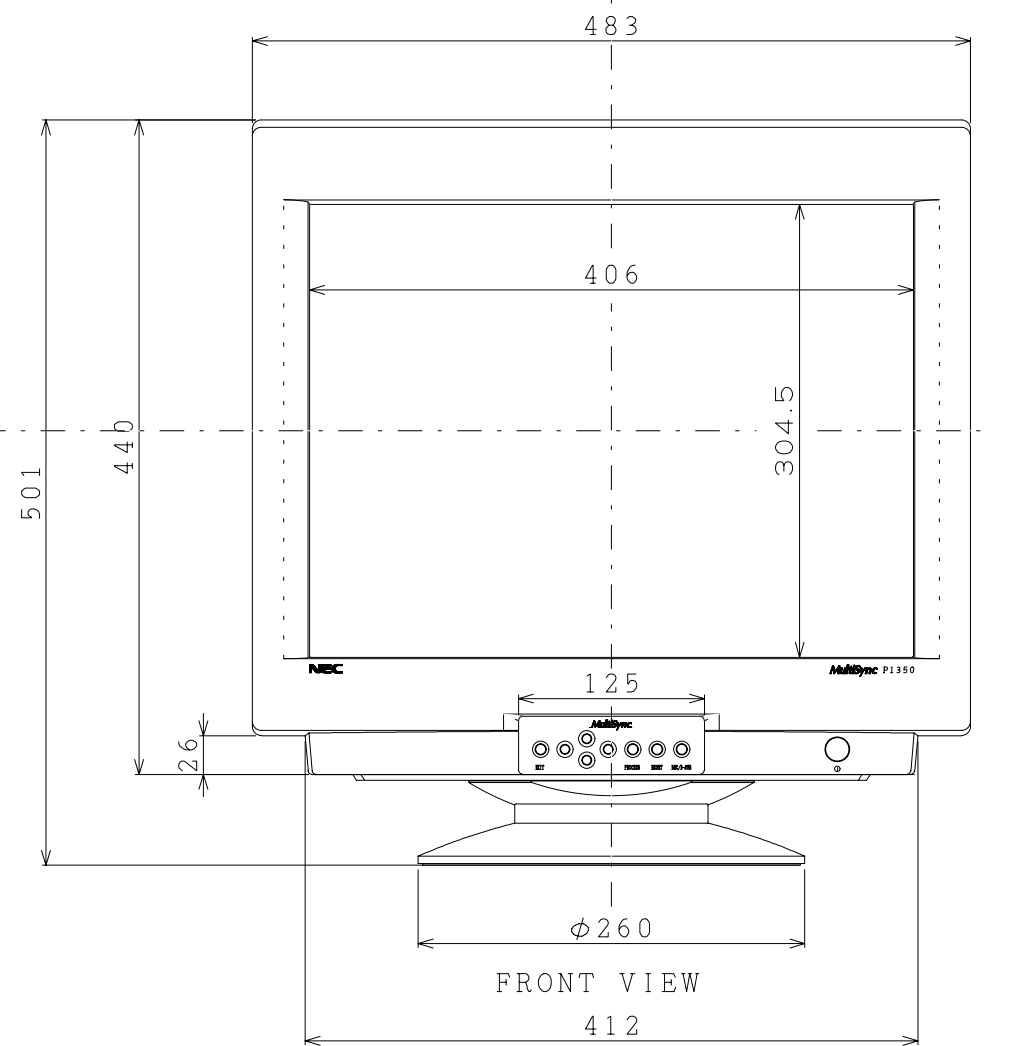

FP1350  
OUTSIDE DRAWING

BACK VIEW

CONVEX OF CONTROL PANEL

(1.5)

(SWIVEL ANGLE)

TOP VIEW

SIDE VIEW

FRONT VIEW

412