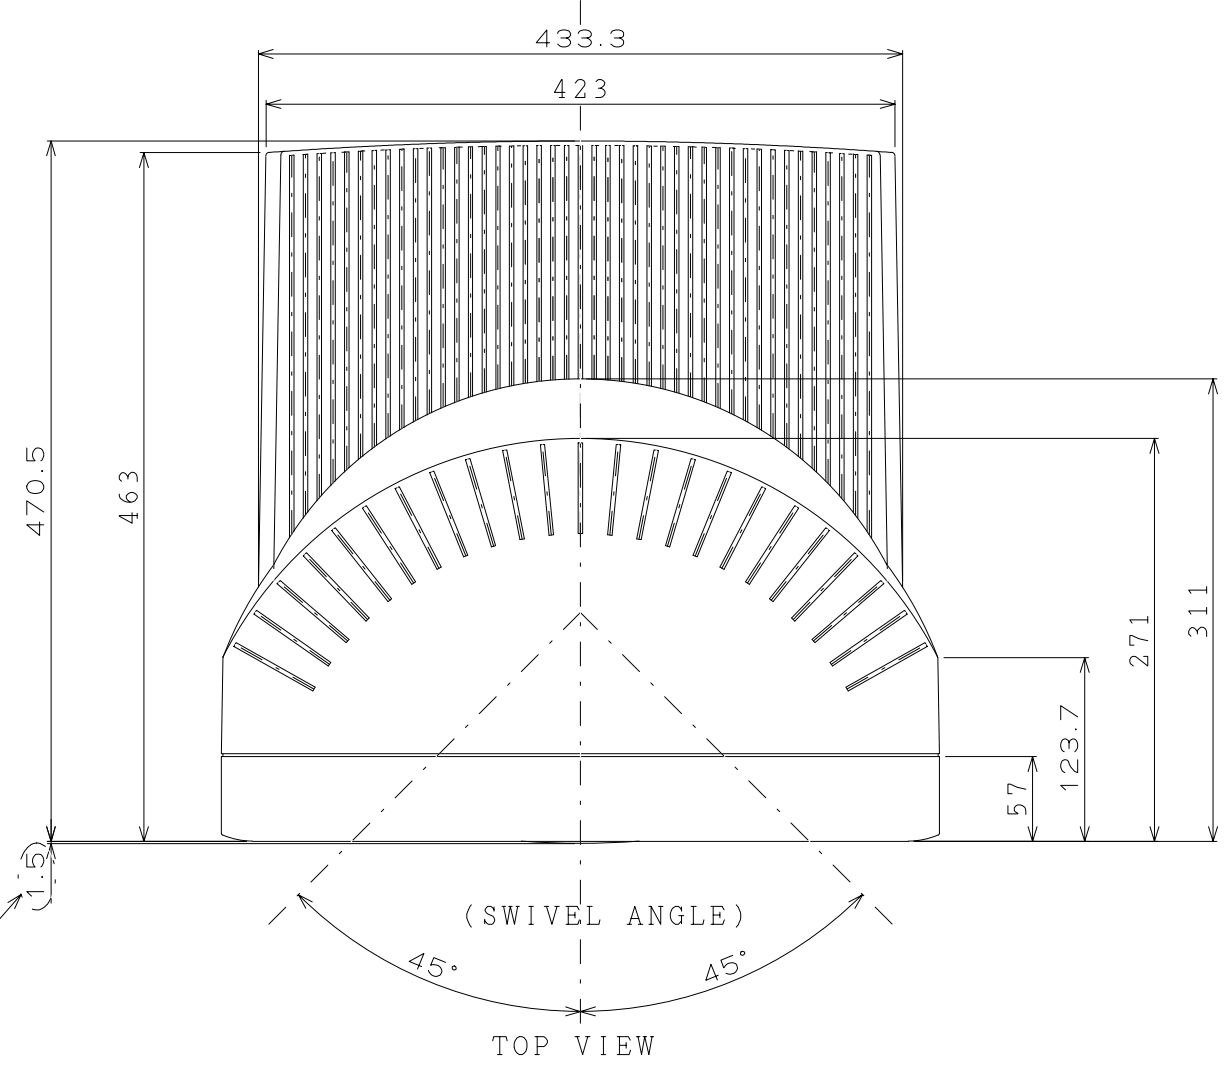

FP1350  
OUTSIDE DRAWING

BACK VIEW

CONVEX OF CONTROL PANEL

(1.5)

(SWIVEL ANGLE)

TOP VIEW

SIDE VIEW

FRONT VIEW

412