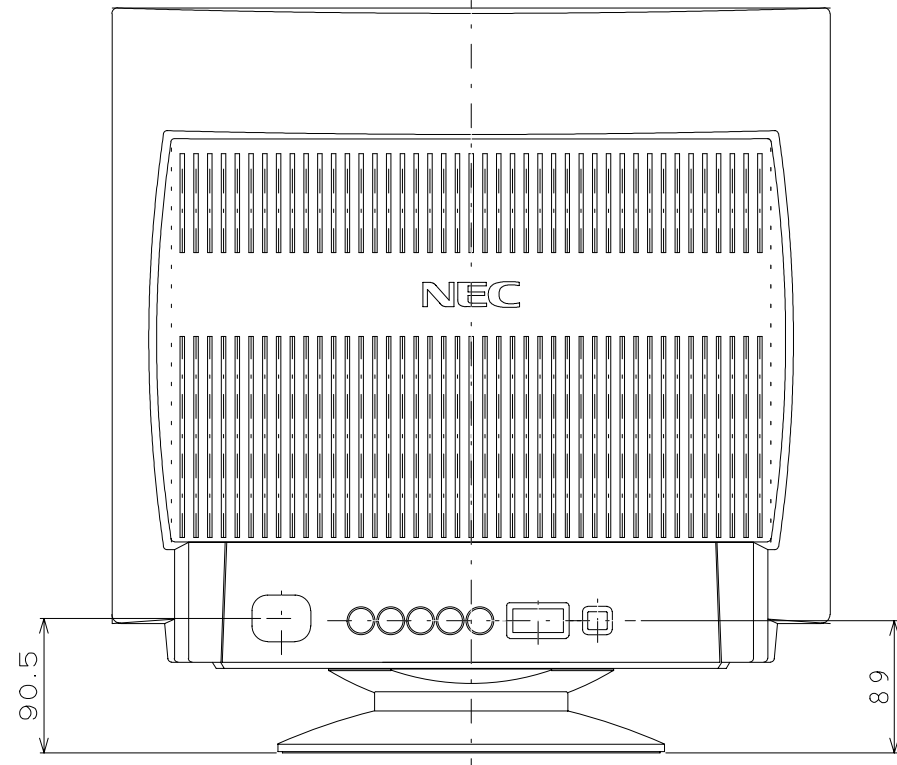

FP1350  
OUTSIDE DRAWING

BACK VIEW

CONVEX OF CONTROL PANEL

(1.5)

(SWIVEL ANGLE)

TOP VIEW

SIDE VIEW

FRONT VIEW