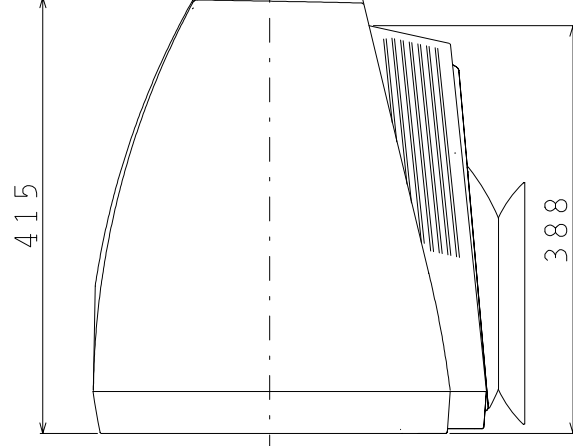

# FE700+ OUTSIDE DRAWING

TOP VIEW

BOTTOM VIEW

W = 399  
H = 413  
D = 415 (mm)

FRONT VIEW

SIDE VIEW

BACK VIEW