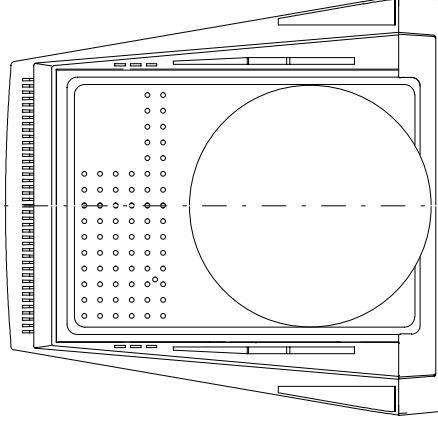

# FE700+ OUTSIDE DRAWING

TOP VIEW

BOTTOM VIEW

W = 399  
H = 413  
D = 415 (mm)

FRONT VIEW

SIDE VIEW

BACK VIEW