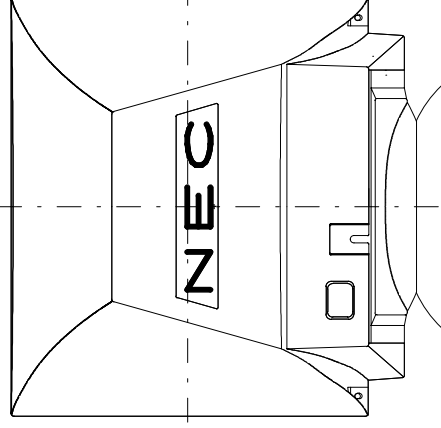

# FE700+ OUTSIDE DRAWING

TOP VIEW

BOTTOM VIEW

W = 399  
H = 413  
D = 415 (mm)

FRONT VIEW

SIDE VIEW

BACK VIEW