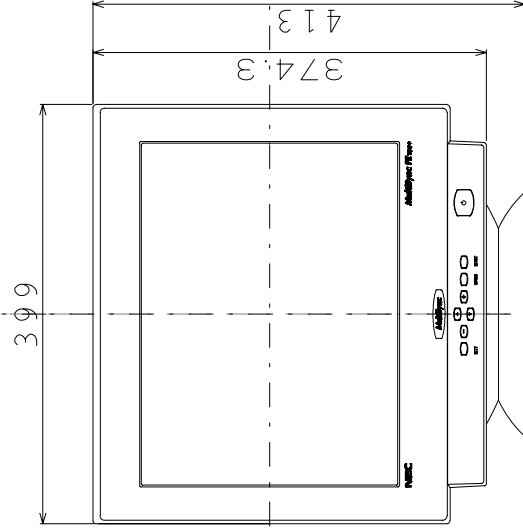

# FE700+ OUTSIDE DRAWING

TOP VIEW

BOTTOM VIEW

W = 399  
H = 413  
D = 415 (mm)

FRONT VIEW

SIDE VIEW

BACK VIEW