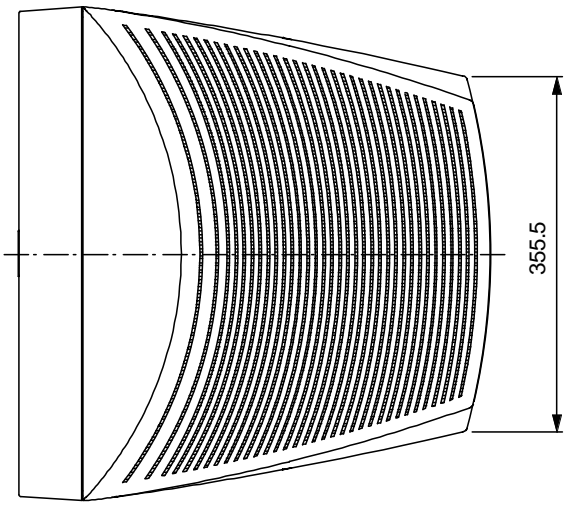

- CABINET COLOR : Mist white (NEC color)
- TILT / SWIVEL BASE  
 Swivel Angle : + 90 ° ~ - 90 °  
 Tilt Angle : + 10 ° ~ - 5 °
- WEIGHT : APPROX 29.7Kg

FE1250+/FP1355/FP1375X OUTLINE (WITH TILT-STAND)