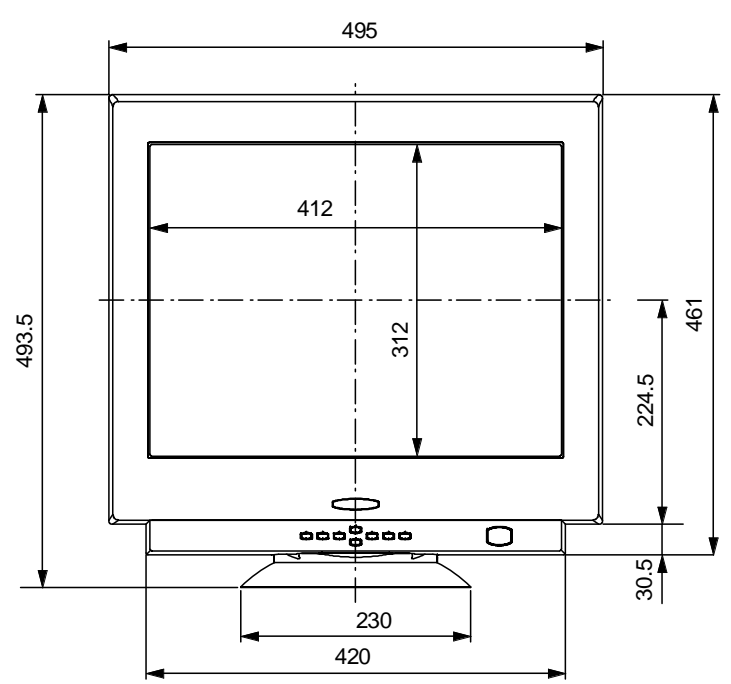

- CABINET COLOR : Mist white (NEC color)
- TILT / SWIVEL BASE  
 Swivel Angle : + 90 ° ~ - 90 °  
 Tilt Angle : + 10 ° ~ - 5 °
- WEIGHT : APPROX 29.7Kg

FE1250+/FP1355/FP1375X OUTLINE (WITH TILT-STAND)