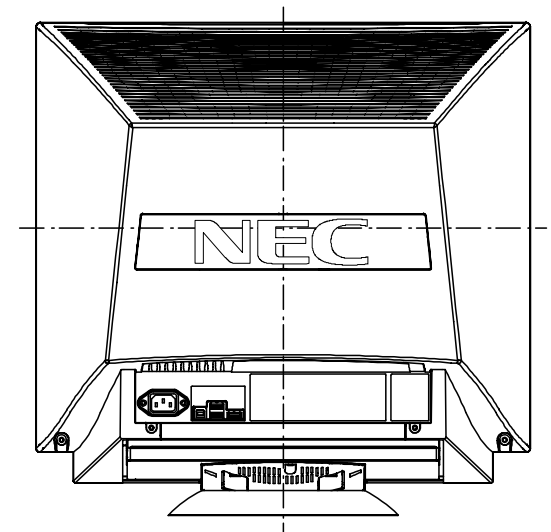

- CABINET COLOR : Mist white (NEC color)
- TILT / SWIVEL BASE  
 Swivel Angle : + 90 ° ~ - 90 °  
 Tilt Angle : + 10 ° ~ - 5 °
- WEIGHT : APPROX 29.7Kg

FE1250+/FP1355/FP1375X OUTLINE (WITH TILT-STAND)