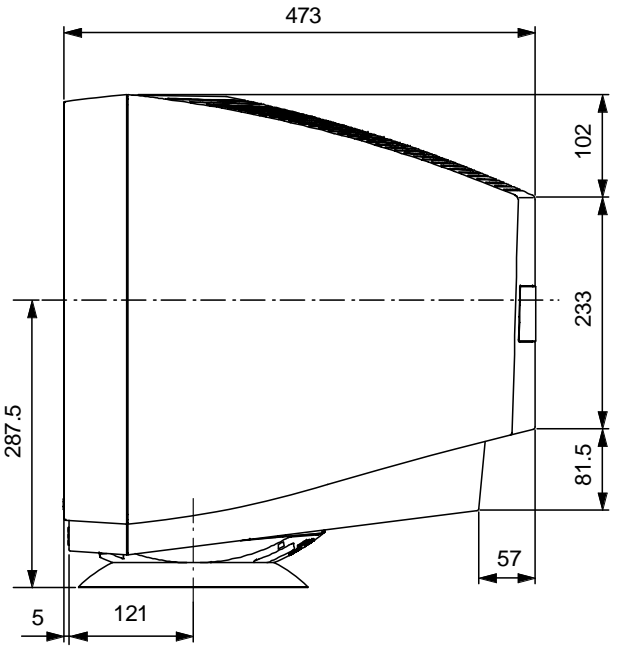

- CABINET COLOR : Mist white (NEC color)
- TILT / SWIVEL BASE  
 Swivel Angle : + 90 ° ~ - 90 °  
 Tilt Angle : + 10 ° ~ - 5 °
- WEIGHT : APPROX 29.7Kg

FE1250+/FP1355/FP1375X OUTLINE (WITH TILT-STAND)