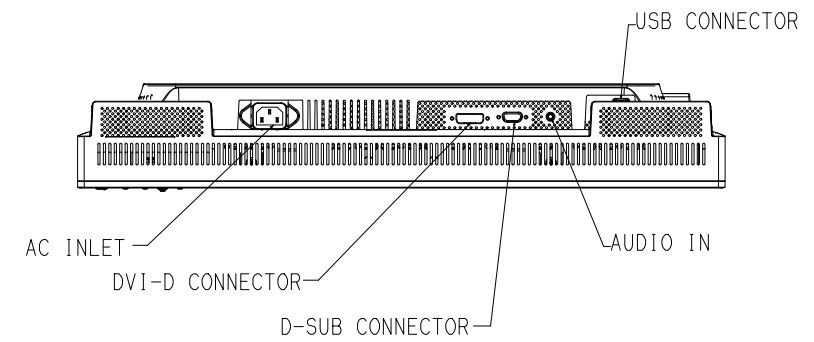

MultiSync EA261WM

SWIVEL ANGLE : LEFT : 170° / RIGHT : 170°

Stand Tilt Angle : UP : 30° / DOWN : -5°

POWER SW
POWER LED
CONTROL BUTTON
FOUR DIRECTION KEY

USB CONNECTOR
HEADPHONE JACK

VESA ATTACHMENT HOLE (M4 X 12)

AC INLET
DVI-D CONNECTOR
D-SUB CONNECTOR
AUDIO IN
USB CONNECTOR