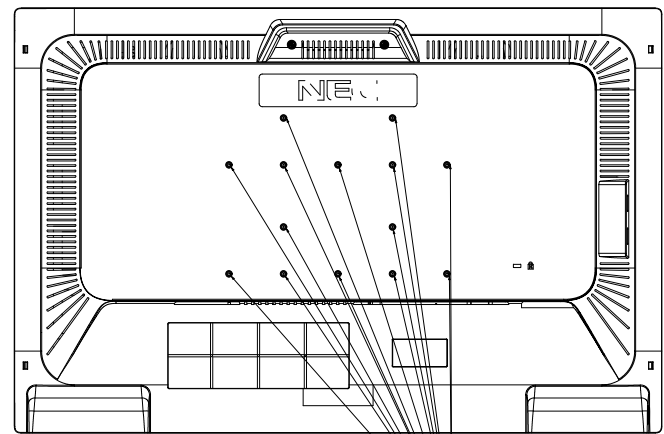

MultiSync EA261WM

SWIVEL ANGLE : LEFT : 170° / RIGHT : 170°

Stand Tilt Angle : UP : 30° / DOWN : -5°

POWER SW
POWER LED
CONTROL BUTTON
FOUR DIRECTION KEY

USB CONNECTOR
HEADPHONE JACK

VESA ATTACHMENT HOLE (M4 X 12)

AC INLET
DVI-D CONNECTOR
D-SUB CONNECTOR
AUDIO IN
USB CONNECTOR