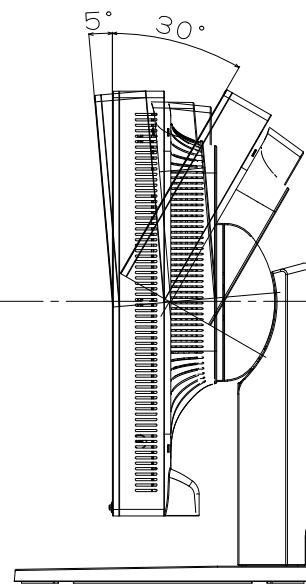

MultiSync EA261WM

SWIVEL ANGLE : LEFT : 170° / RIGHT : 170°

Stand Tilt Angle : UP : 30° / DOWN : -5°

POWER SW
POWER LED
CONTROL BUTTON
FOUR DIRECTION KEY

USB CONNECTOR
HEADPHONE JACK

VESA ATTACHMENT HOLE (M4 X 12)