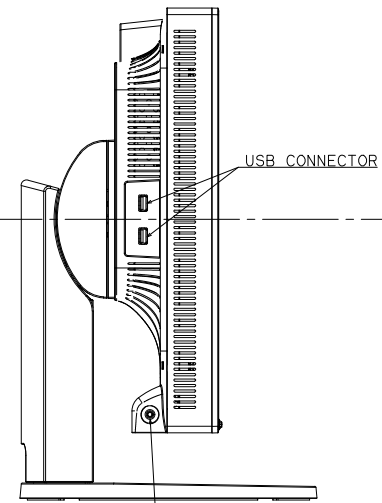

MultiSync EA261WM

SWIVEL ANGLE : LEFT : 170° / RIGHT : 170°

Stand Tilt Angle : UP : 30° / DOWN : -5°

POWER SW
POWER LED
CONTROL BUTTON
FOUR DIRECTION KEY

USB CONNECTOR
HEADPHONE JACK

VESA ATTACHMENT HOLE (M4 X 12)

AC INLET
DVI-D CONNECTOR
D-SUB CONNECTOR
AUDIO IN
USB CONNECTOR