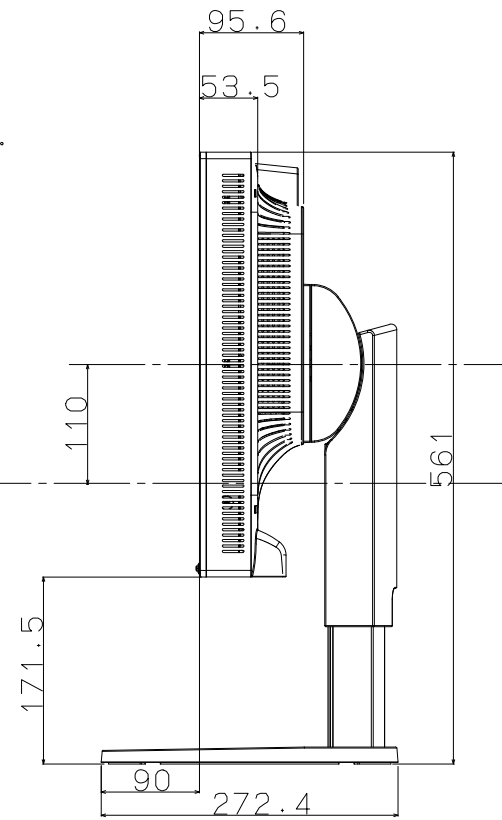

MultiSync EA261WM

SWIVEL ANGLE : LEFT : 170° / RIGHT : 170°

Stand Tilt Angle : UP : 30° / DOWN : -5°

POWER SW
POWER LED
CONTROL BUTTON
FOUR DIRECTION KEY

USB CONNECTOR
HEADPHONE JACK

VESA ATTACHMENT HOLE (M4 X 12)

AC INLET
DVI-D CONNECTOR
D-SUB CONNECTOR
AUDIO IN
USB CONNECTOR