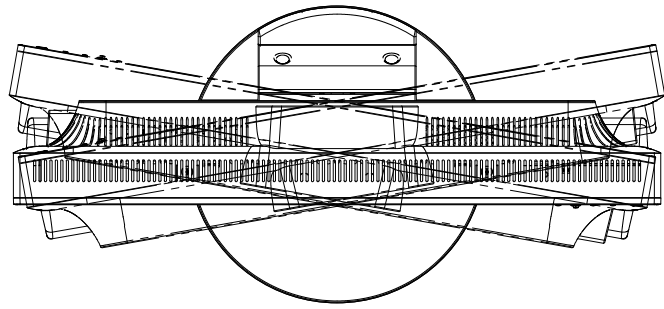

MultiSync EA261WM

SWIVEL ANGLE : LEFT : 170° / RIGHT : 170°

Stand Tilt Angle : UP : 30° / DOWN : -5°

POWER SW
POWER LED
CONTROL BUTTON
FOUR DIRECTION KEY

USB CONNECTOR
HEADPHONE JACK

VESA ATTACHMENT HOLE (M4 X 12)

AC INLET
DVI-D CONNECTOR
D-SUB CONNECTOR
AUDIO IN
USB CONNECTOR