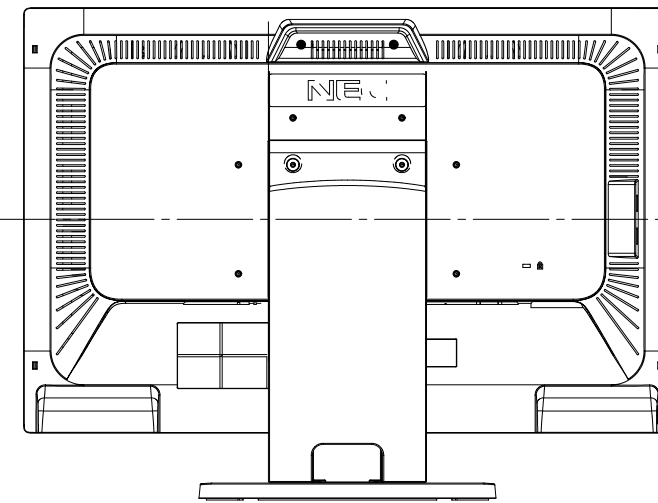

MultiSync EA261WM

SWIVEL ANGLE : LEFT : 170° / RIGHT : 170°

Stand Tilt Angle : UP : 30° / DOWN : -5°

POWER SW
POWER LED
CONTROL BUTTON
FOUR DIRECTION KEY

USB CONNECTOR
HEADPHONE JACK

VESA ATTACHMENT HOLE (M4 X 12)

AC INLET
DVI-D CONNECTOR
D-SUB CONNECTOR
AUDIO IN
USB CONNECTOR