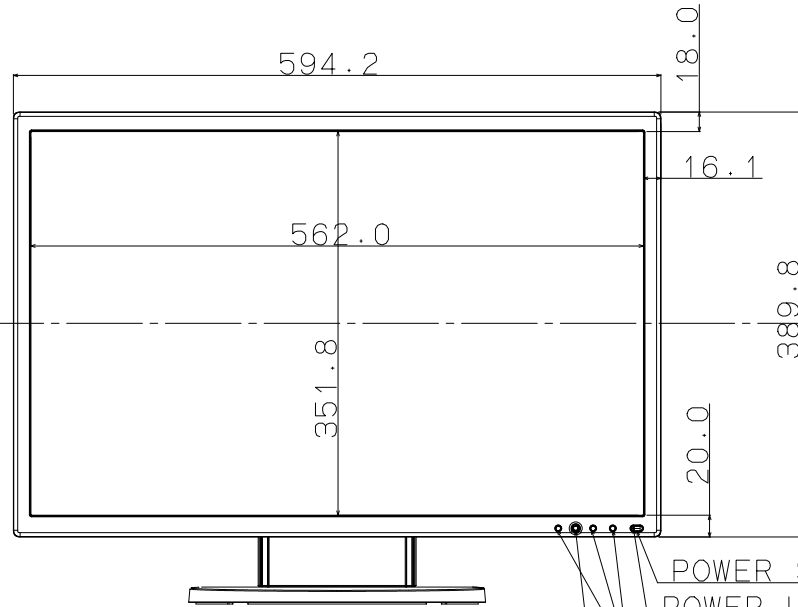

MultiSync EA261WM

SWIVEL ANGLE : LEFT : 170° / RIGHT : 170°

Stand Tilt Angle : UP : 30° / DOWN : -5°

POWER SW
POWER LED
CONTROL BUTTON
FOUR DIRECTION KEY

USB CONNECTOR
HEADPHONE JACK

VESA ATTACHMENT HOLE (M4 X 12)