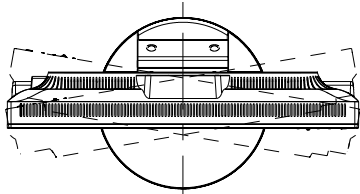

EA241WM

WEIGHT :  
WITH STAND : 10.5kg  
WITHOUT STAND : 6.5kg

STAND  
TILT ANGLE: UP: 30° / DOWN: -5°  
SWIVEL ANGLE: LEFT: 170° / RIGHT: 170°