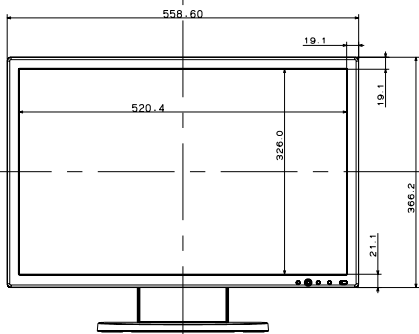

EA241WM

WEIGHT :  
WITH STAND : 10.5kg  
WITHOUT STAND : 6.5kg

STAND  
TILT ANGLE: UP: 30° / DOWN: -5°  
SWIVEL ANGLE: LEFT: 170° / RIGHT: 170°