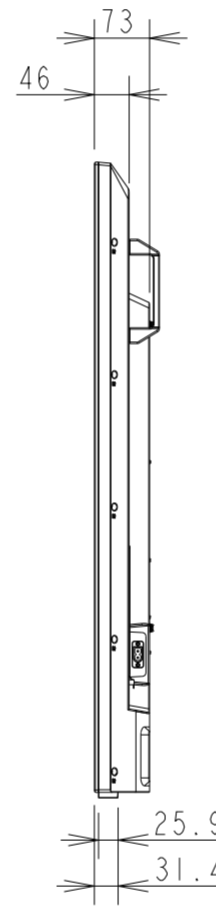

E658 TV OUTLINE

SECTION A-A
SCALE 1/1

DETAIL B
SCALE 1/1

UNIT	mm
MODEL	E658 TV
SCALE	1/10
Sharp NEC Display Solutions 2021/03/01	