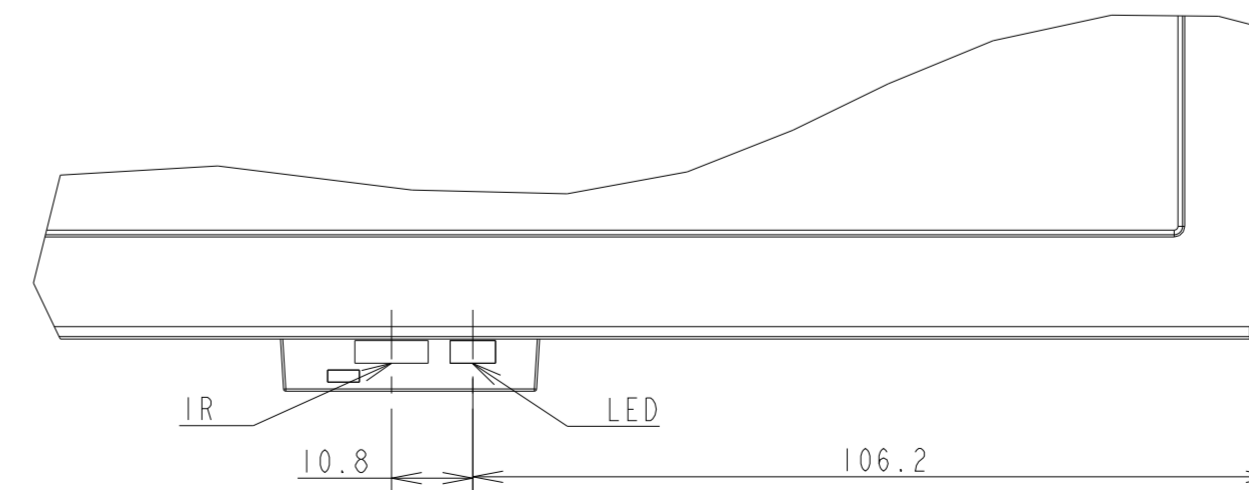

E658 TV OUTLINE

SECTION A-A
SCALE 1/1

DETAIL B
SCALE 1/1

UNIT	mm
MODEL	E658 TV
SCALE	1/10
Sharp NEC Display Solutions 2021/03/01	