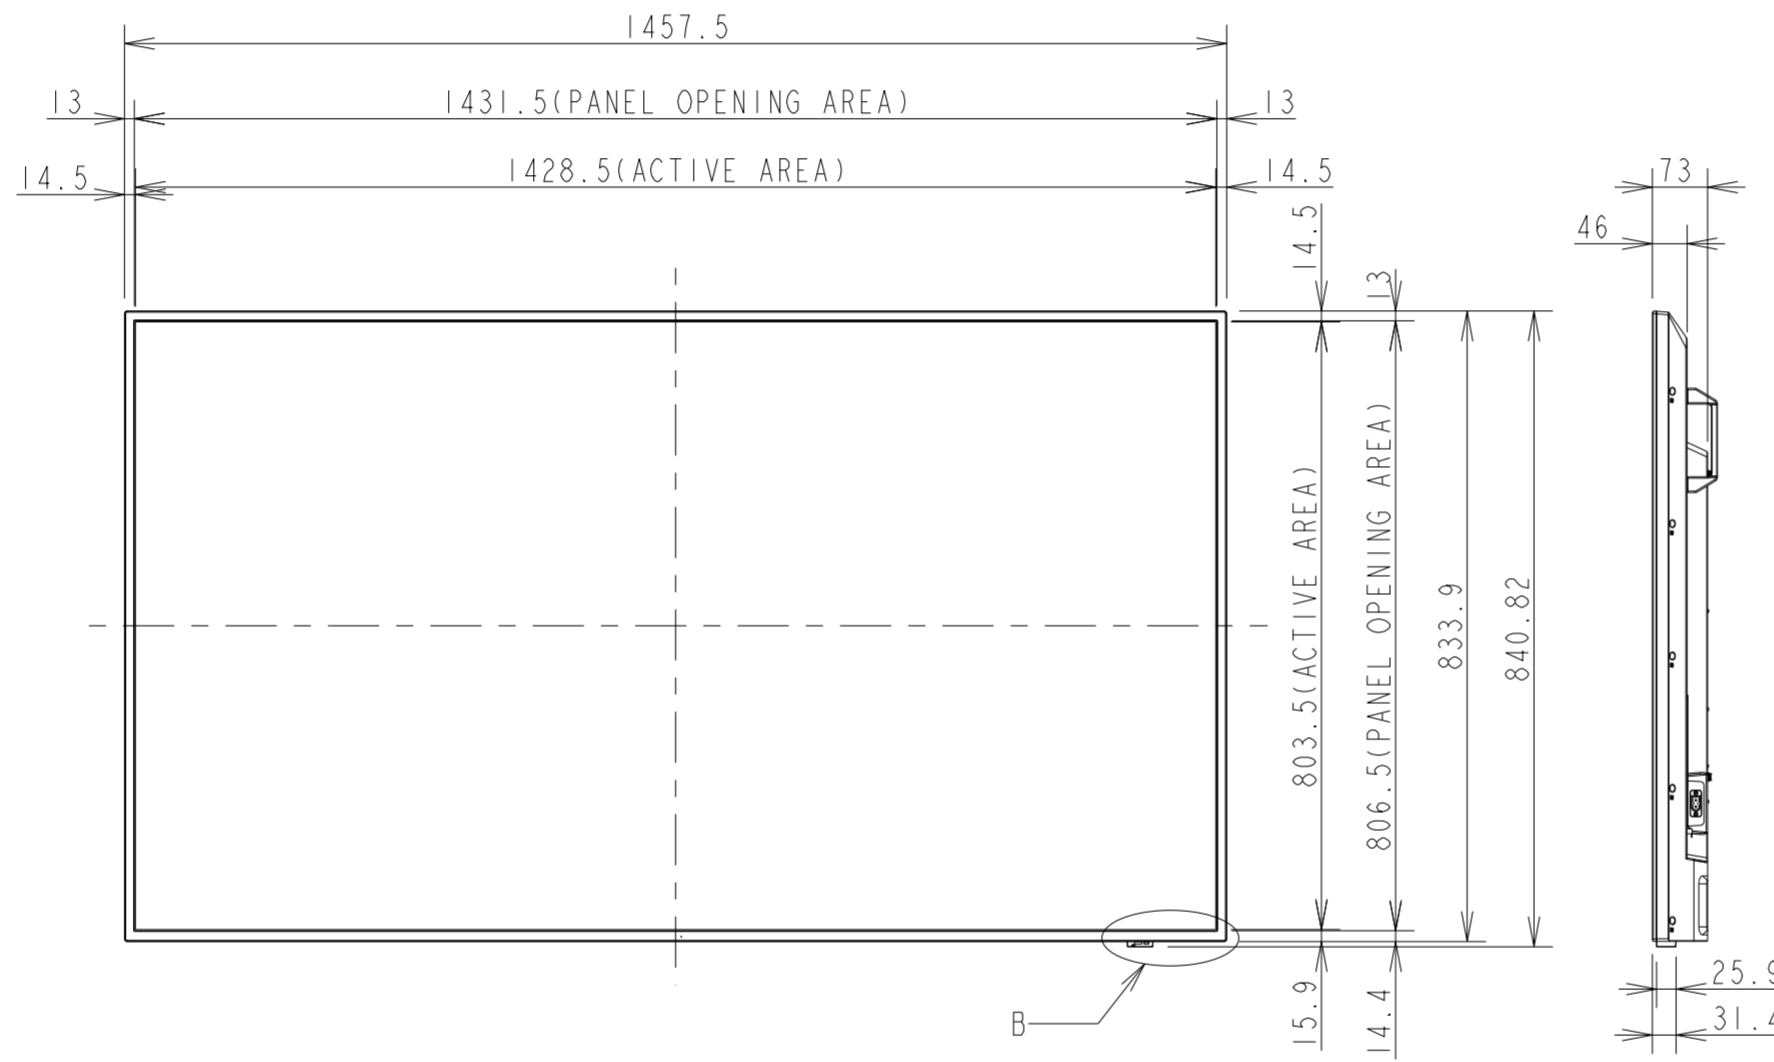

E658 TV OUTLINE

SECTION A-A
SCALE 1/1

DETAIL B
SCALE 1/1

UNIT	mm
MODEL	E658 TV
SCALE	1/10
Sharp NEC Display Solutions 2021/03/01	