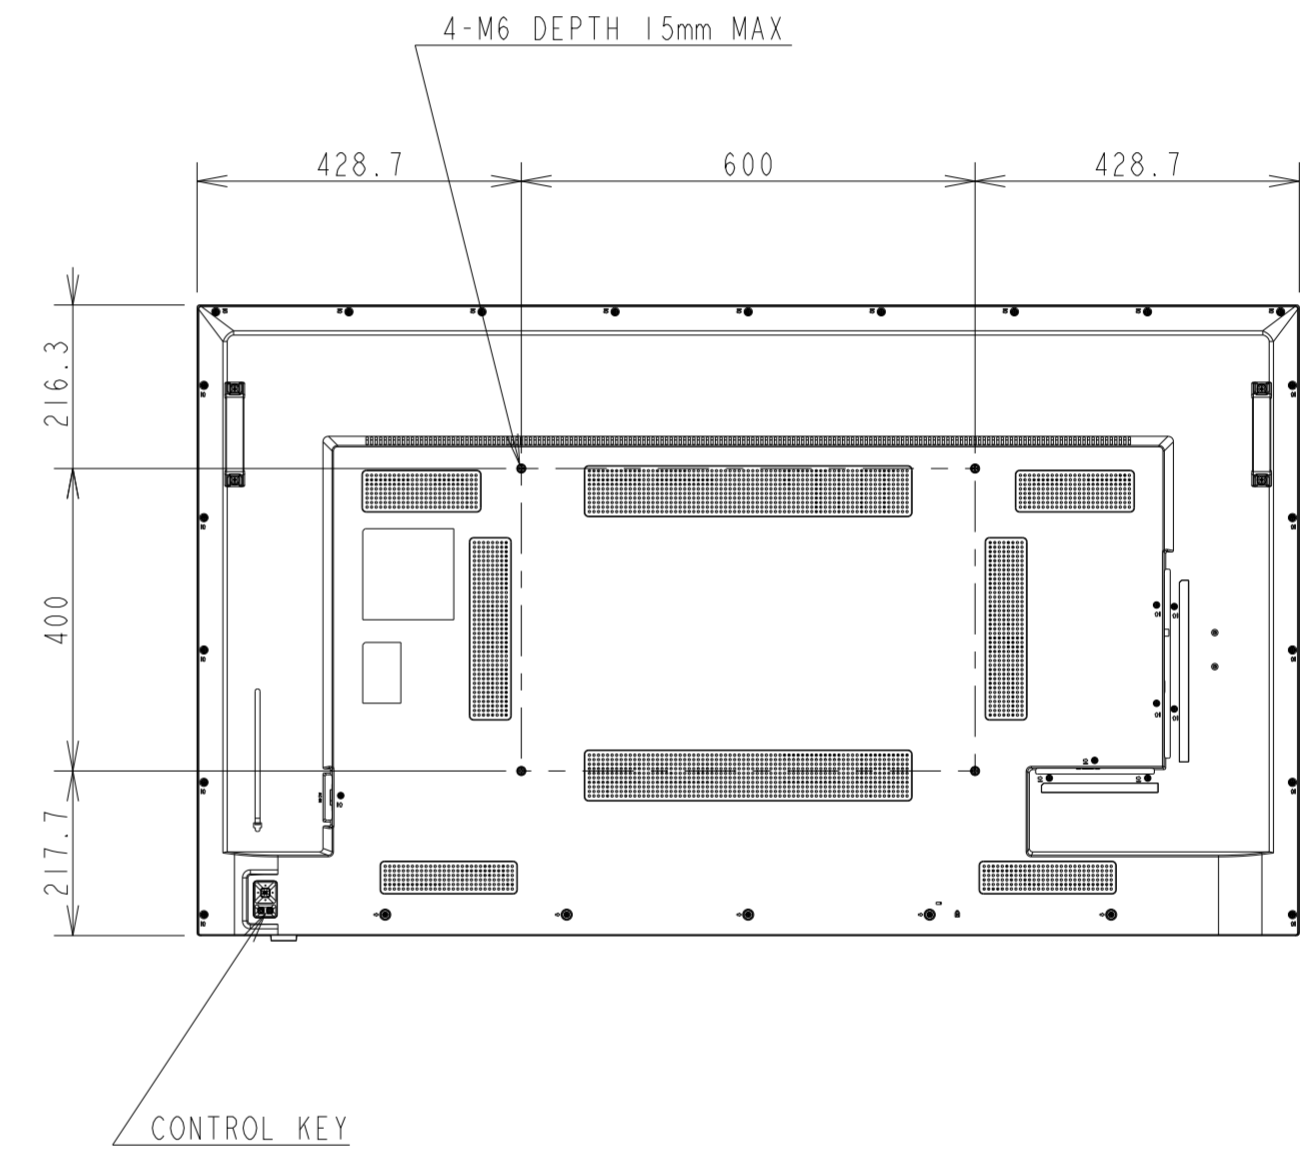

E658 TV OUTLINE

SECTION A-A
SCALE 1/1

DETAIL B
SCALE 1/1

UNIT	mm
MODEL	E658 TV
SCALE	1/10
Sharp NEC Display Solutions 2021/03/01	