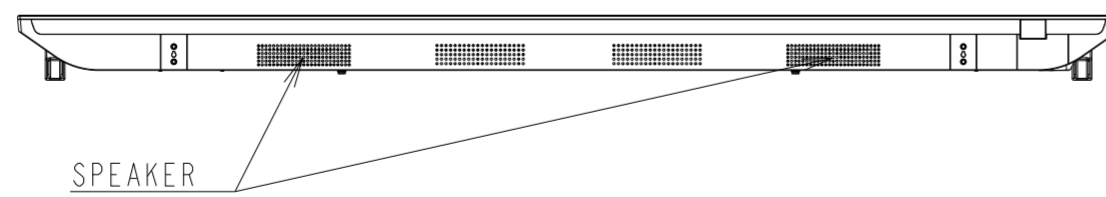

E658 TV OUTLINE

SECTION A-A
SCALE 1/1

DETAIL B
SCALE 1/1

UNIT	mm
MODEL	E658 TV
SCALE	1/10
Sharp NEC Display Solutions 2021/03/01	