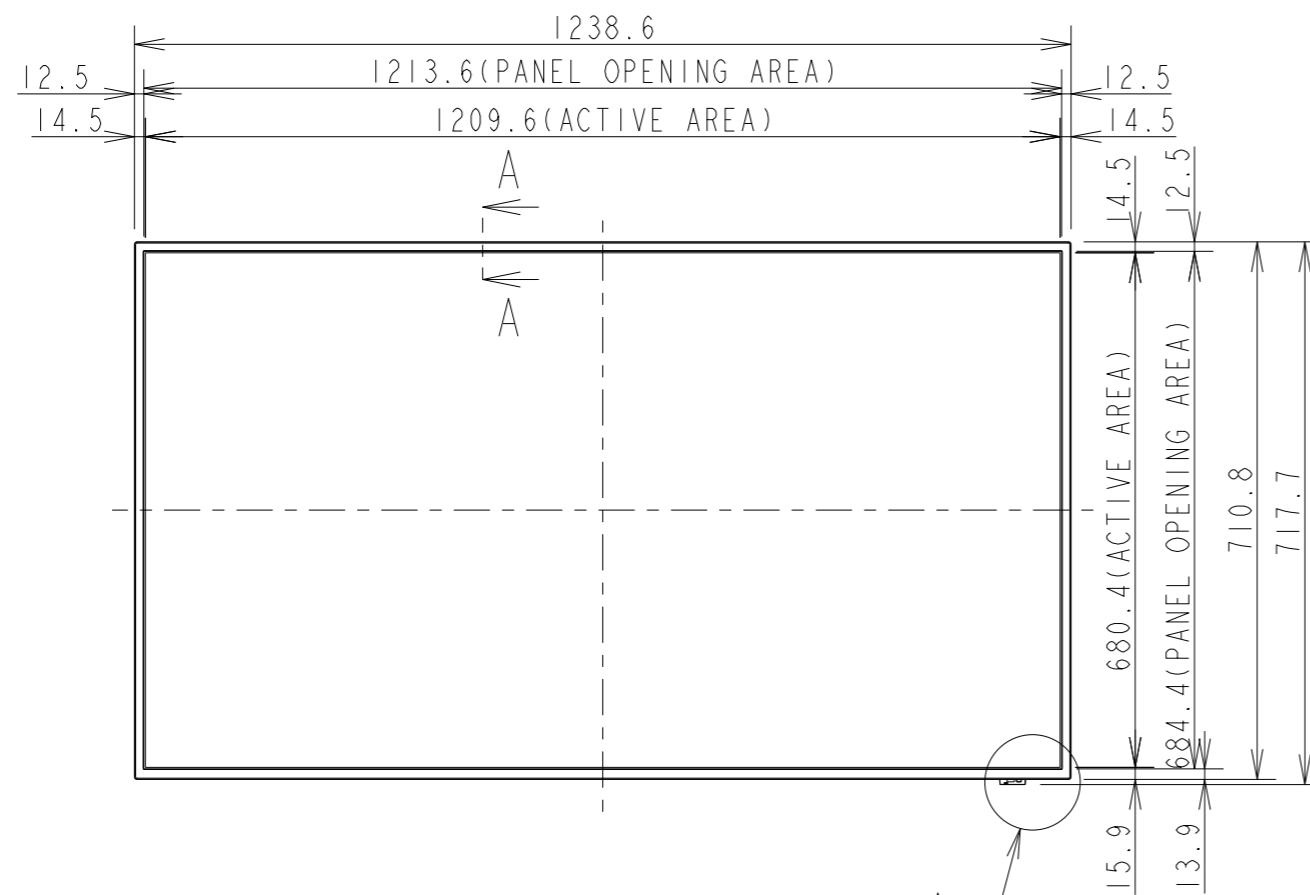

E558 TV OUTLINE

SECTION A-A
SCALE 1:1

DETAIL A

SPEAKER

DETAIL A
SCALE 1:2

UNIT	mm
MODEL	E558 TV
SCALE	1/10
Sharp NEC Display solutions	
2021/02/26	