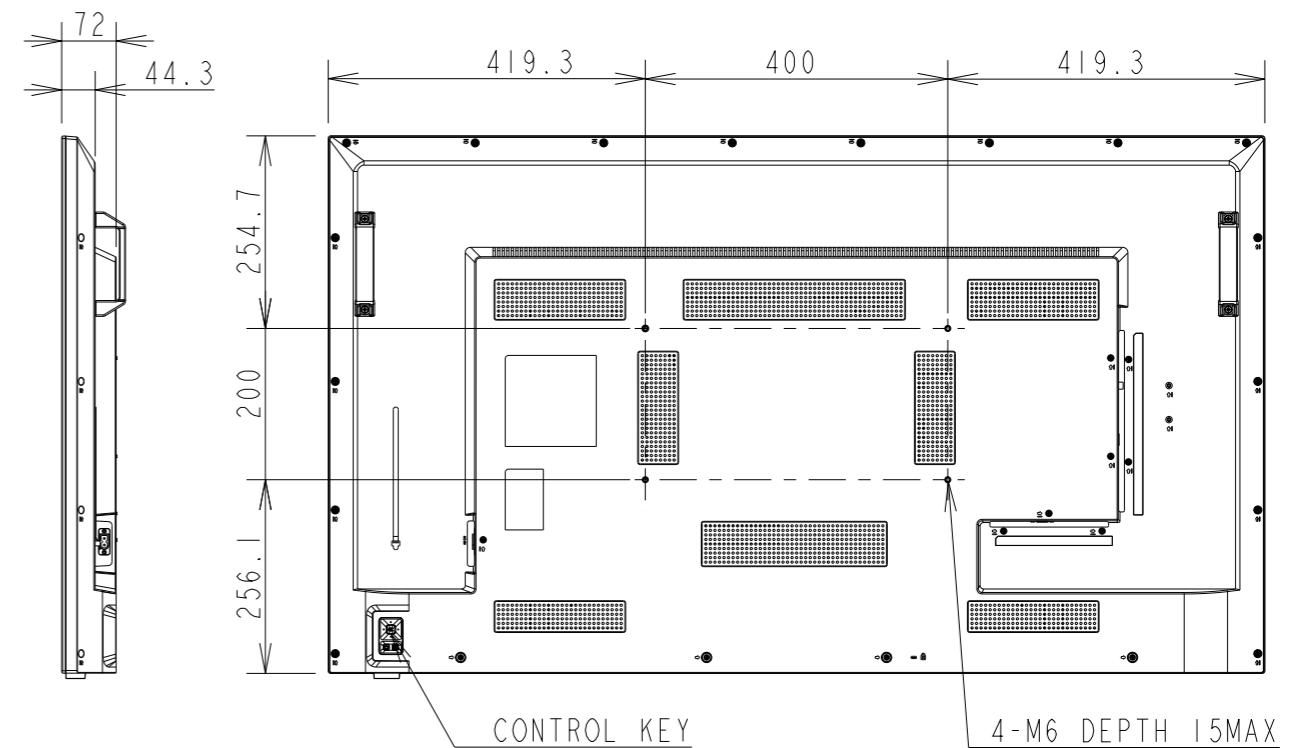

E558 TV OUTLINE

SECTION A-A
SCALE 1:1

DETAIL A

SPEAKER

DETAIL A
SCALE 1:2

UNIT	mm
MODEL	E558 TV
SCALE	1/10
Sharp NEC Display solutions	
2021/02/26	