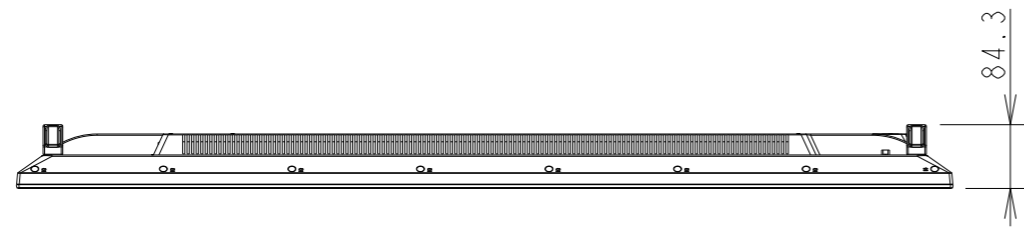

E558 TV OUTLINE

SECTION A-A
SCALE 1:1

DETAIL A

SPEAKER

DETAIL A
SCALE 1:2

UNIT	mm
MODEL	E558 TV
SCALE	1/10
Sharp NEC Display solutions	
2021/02/26	