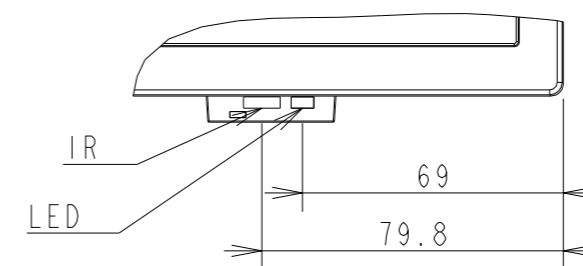

E558 TV OUTLINE

SECTION A-A
SCALE 1:1

DETAIL A

SPEAKER

DETAIL A
SCALE 1:2

UNIT	mm
MODEL	E558 TV
SCALE	1/10
Sharp NEC Display solutions	
2021/02/26	