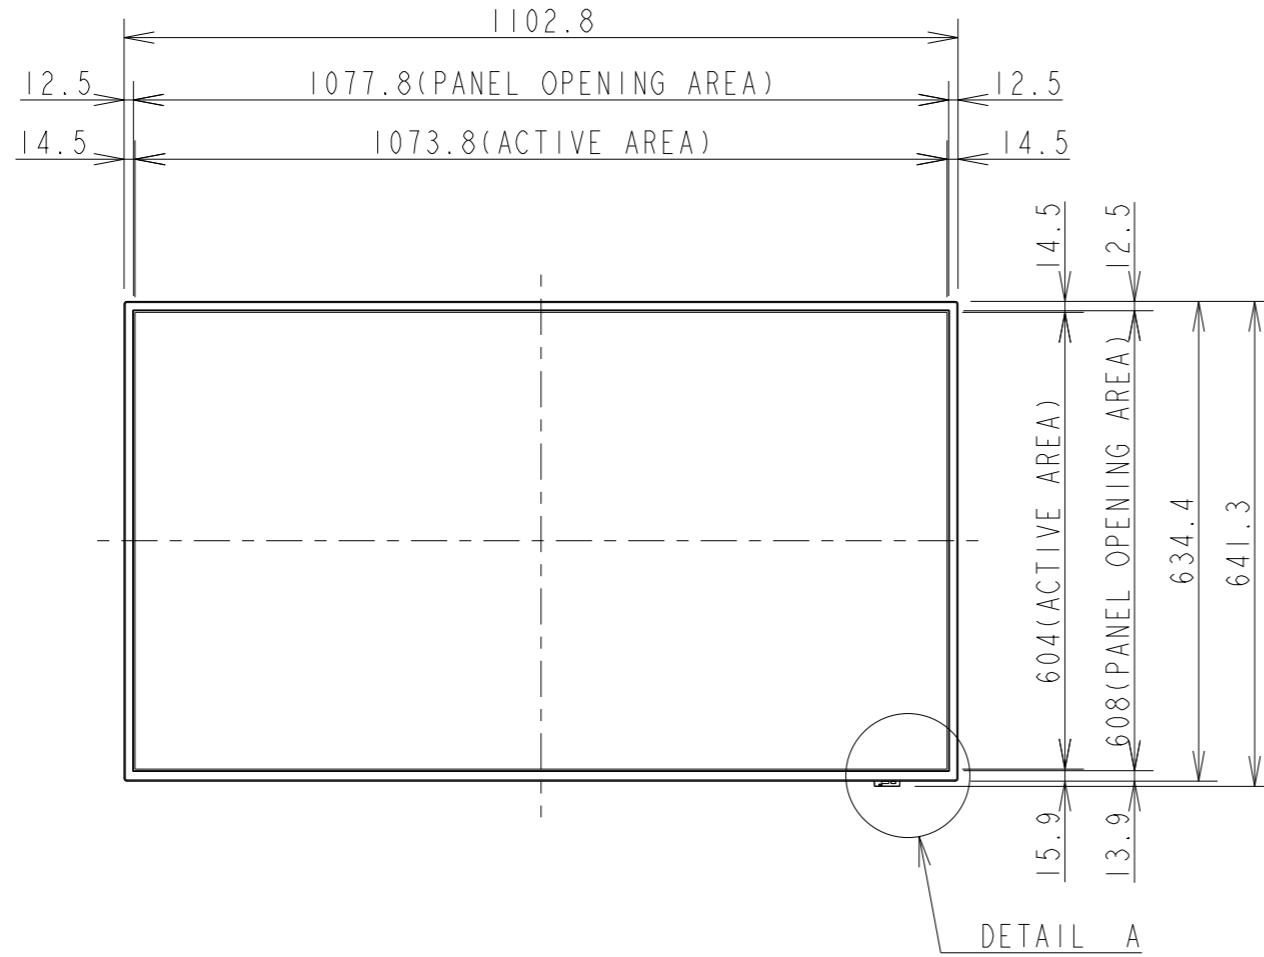

E498 TV OUTLINE

SECTION A-A

DETAIL A
SCALE 1:2

UNIT	mm
MODEL	E498 TV
SCALE	1/10
Sharp NEC Display Solutions 2021/02/26	