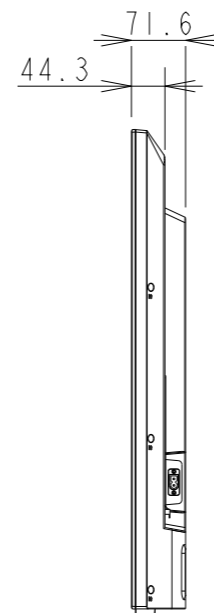

E498 TV OUTLINE

SECTION A-A

DETAIL A
SCALE 1:2

UNIT	mm
MODEL	E498 TV
SCALE	1/10
Sharp NEC Display Solutions 2021/02/26	