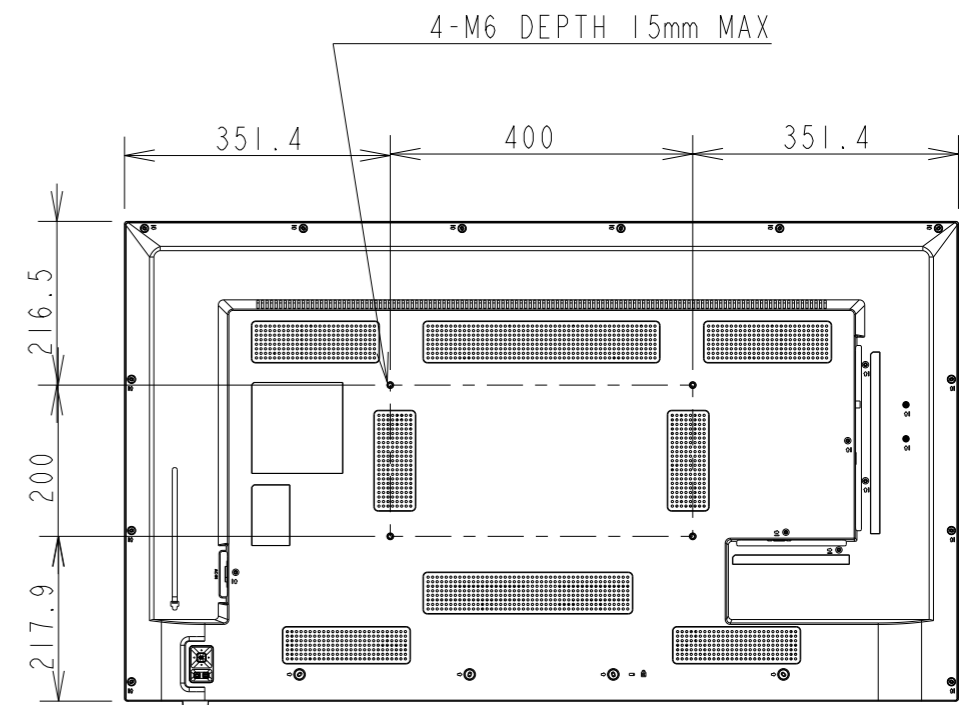

E498 TV OUTLINE

SECTION A-A

DETAIL A
SCALE 1:2

UNIT	mm
MODEL	E498 TV
SCALE	1/10
Sharp NEC Display Solutions 2021/02/26	