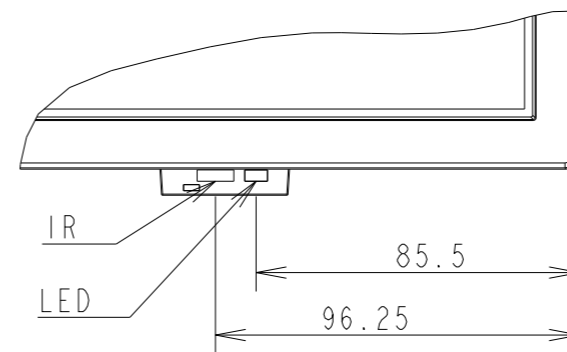

E498 TV OUTLINE

SECTION A-A

DETAIL A
SCALE 1:2

UNIT	mm
MODEL	E498 TV
SCALE	1/10
Sharp NEC Display Solutions 2021/02/26	