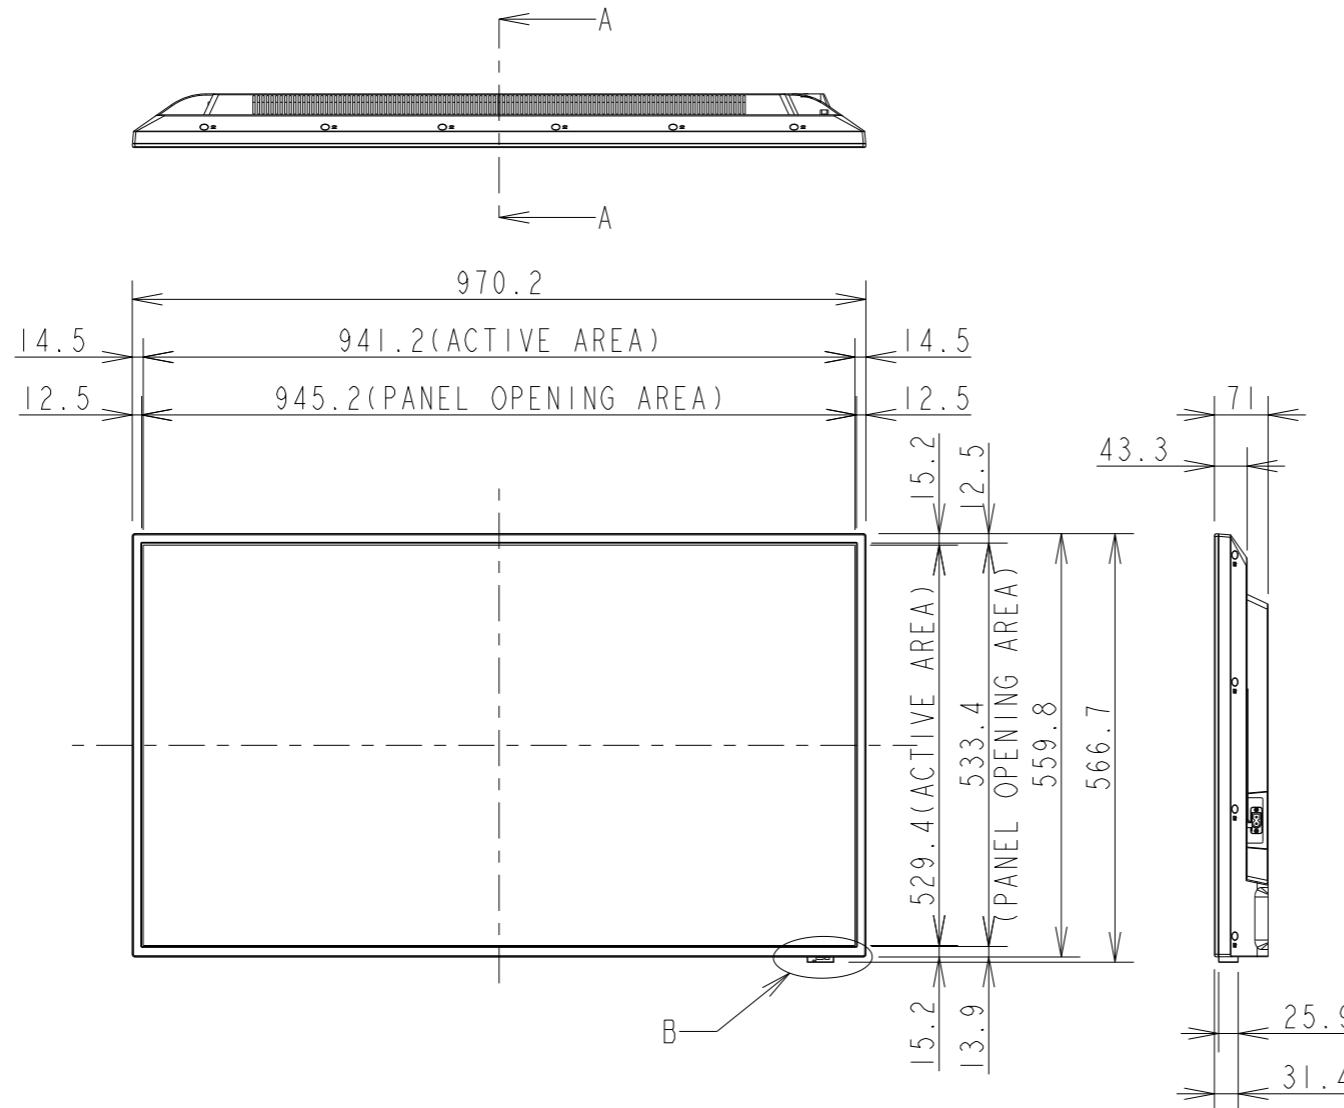

E438 TV OUTLINE

SECTION A-A
SCALE 1/1

DETAIL B
SCALE 1/2

UNIT	mm
MODEL	E438 TV
SCALE	1/10
Sharp NEC Display Solutions 2021/02/26	