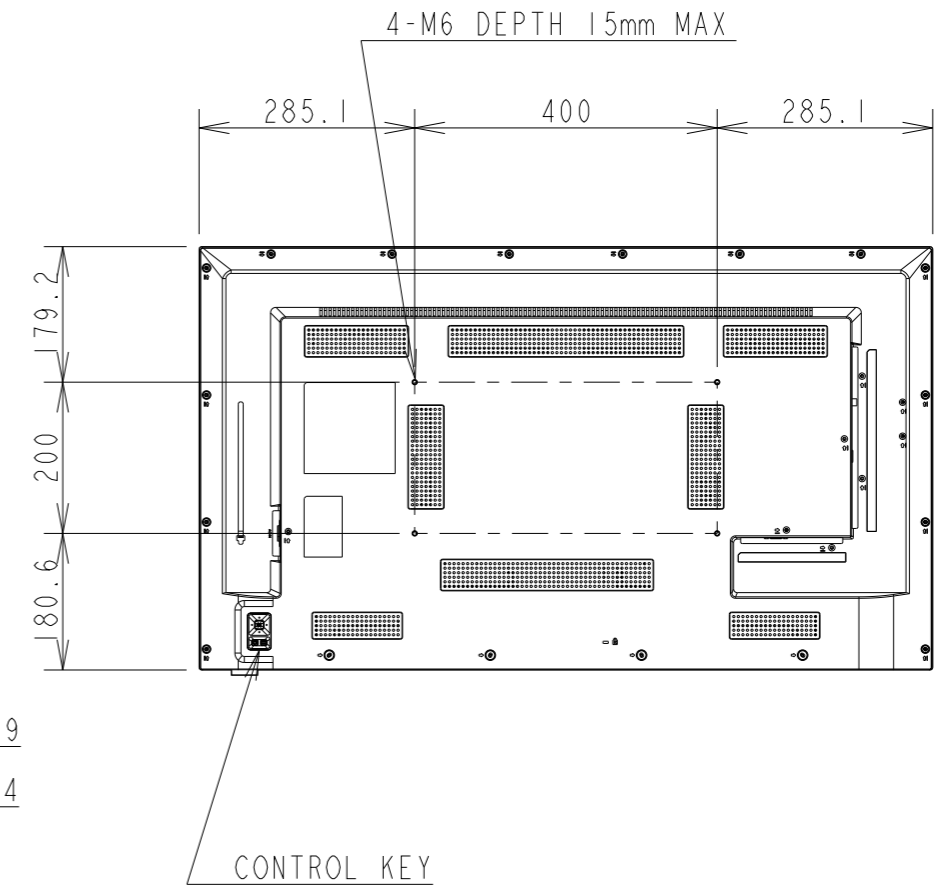

E438 TV OUTLINE

SECTION A-A
SCALE 1/1

DETAIL B
SCALE 1/2

UNIT	mm
MODEL	E438 TV
SCALE	1/10
Sharp NEC Display Solutions 2021/02/26	