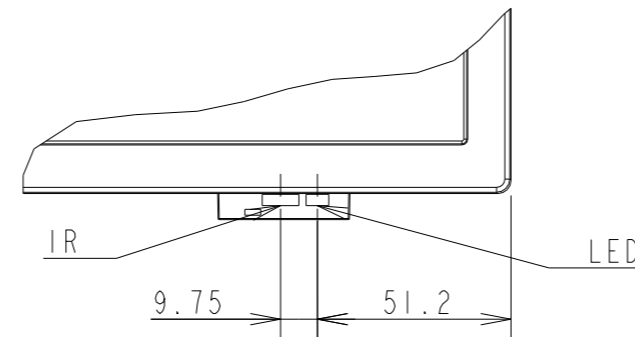

E438 TV OUTLINE

SECTION A-A
SCALE 1/1

DETAIL B
SCALE 1/2

UNIT	mm
MODEL	E438 TV
SCALE	1/10
Sharp NEC Display Solutions 2021/02/26	