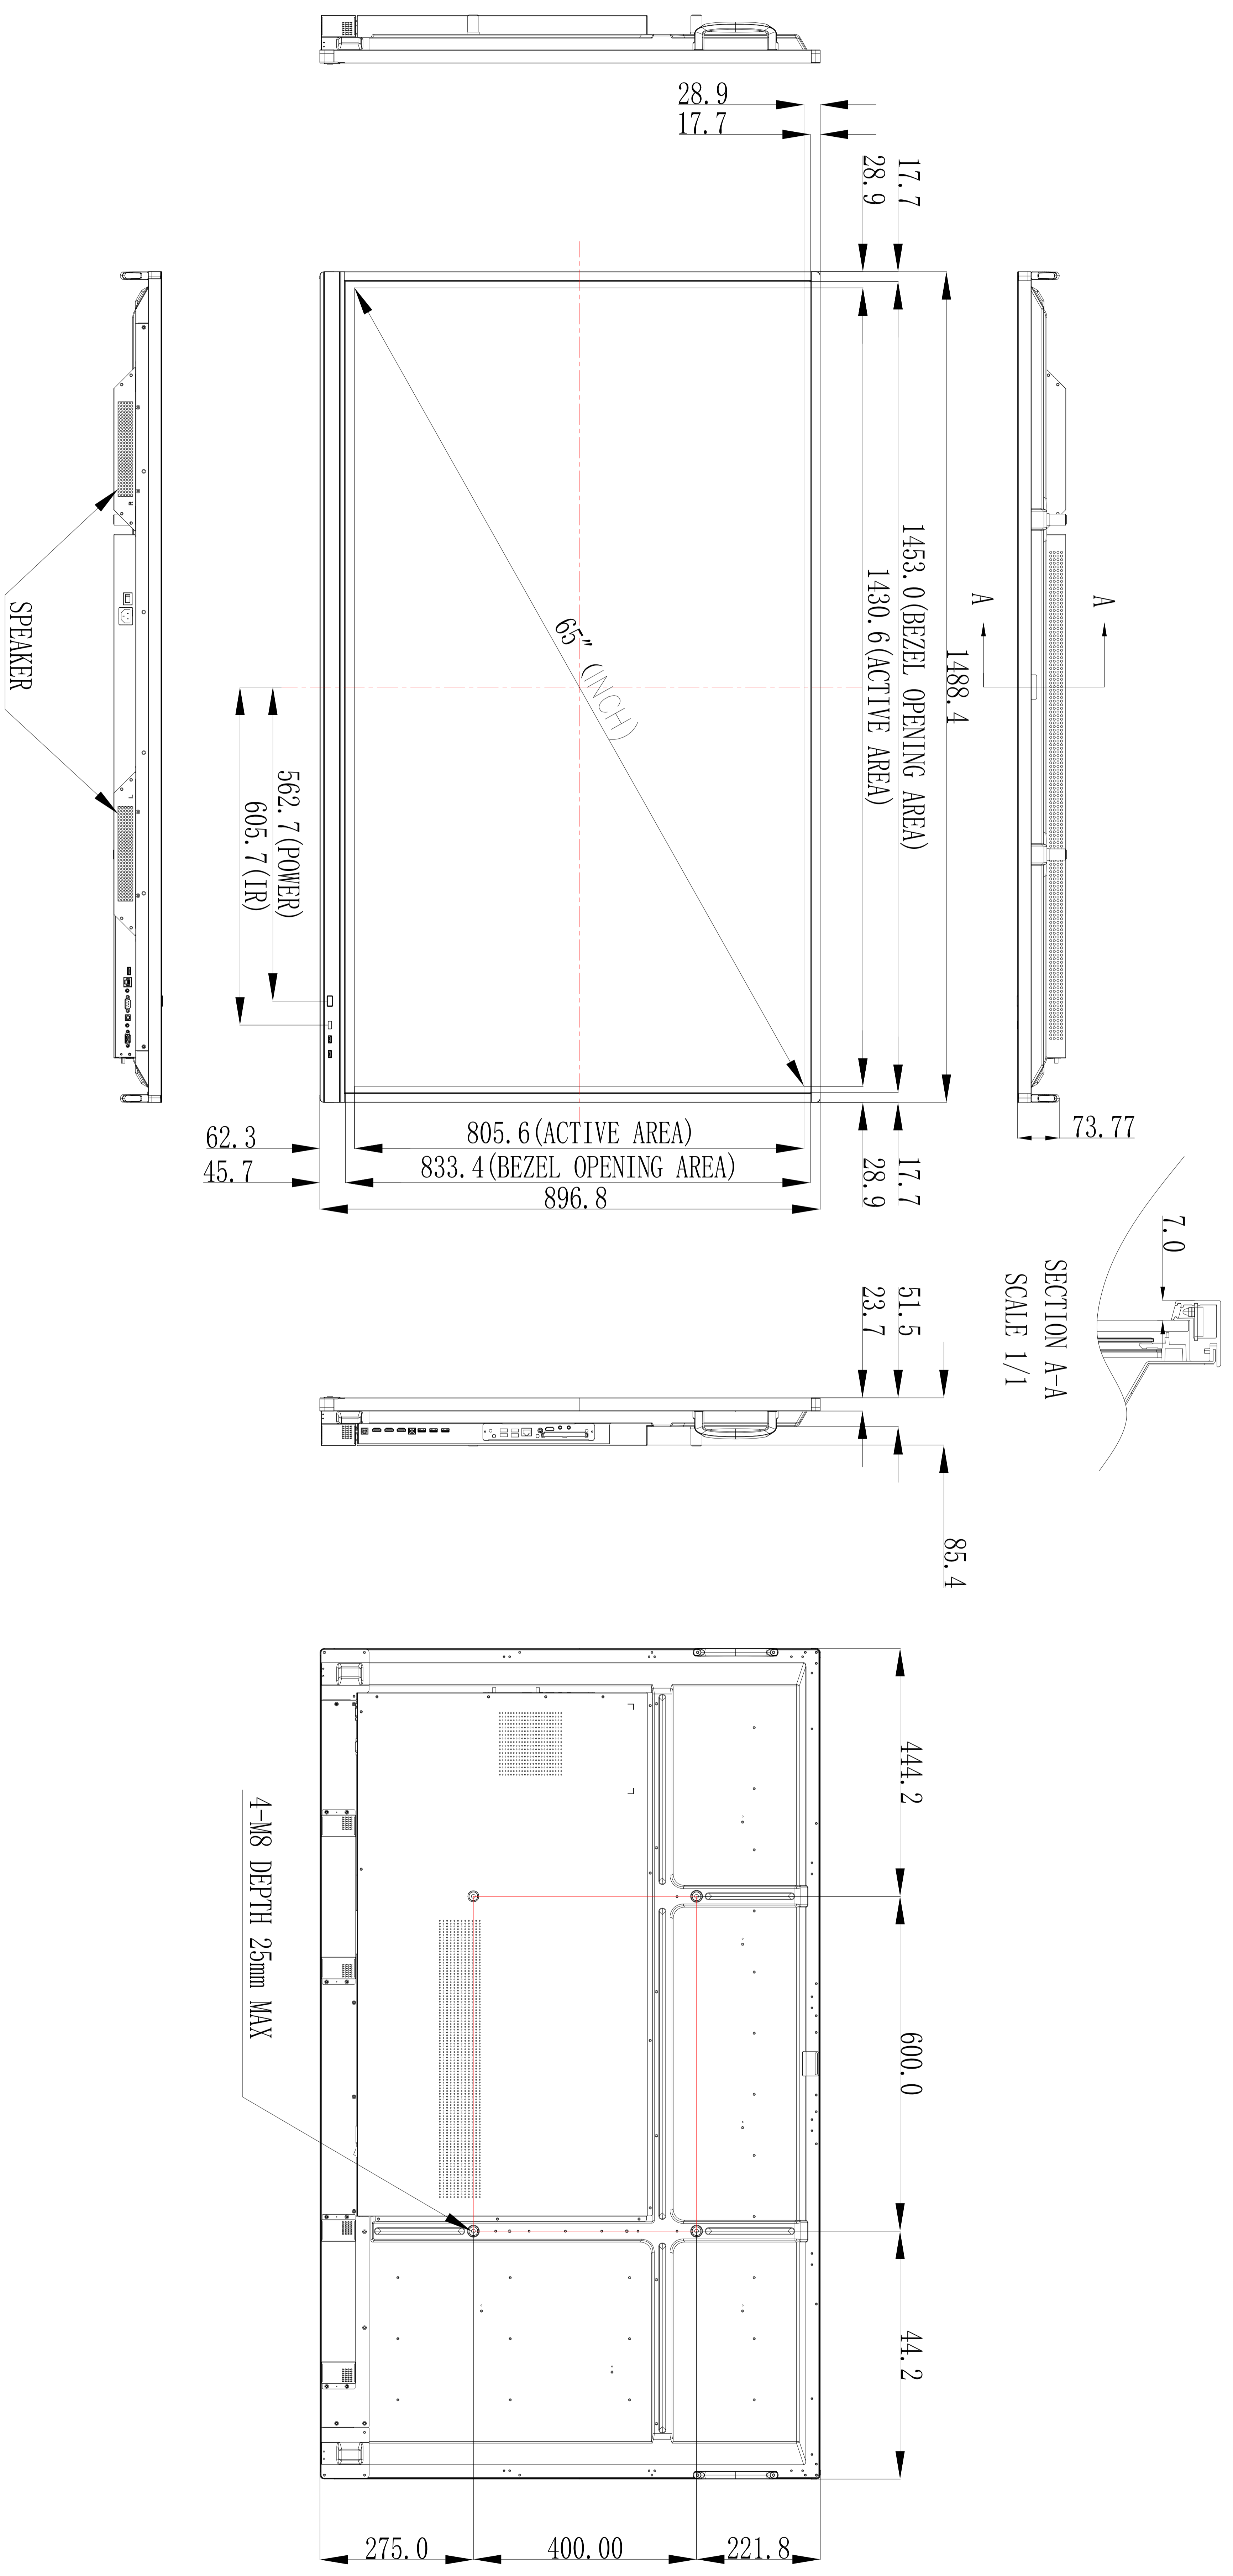

# CB651Q OUTLINE

UNIT

UNIT	mm
MODEL	CB651Q
SCALE	1/5
NEC Display Solutions	
2019/03/29	