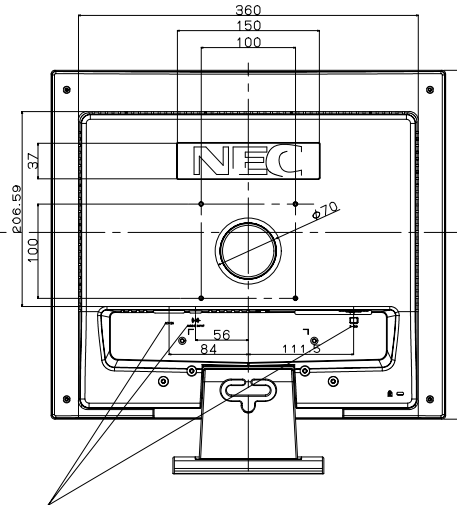

AS LCD92VM OUTSIDE

- Cabinet Color
  - White Model : CRT LCD Light Gray(NMV)
  - Black Model : A/J ver - Dark Roof Gray
  - B ver - Bezel:Silver(same as AS91VM)
  - Others:Dark Roof Gray
- Tilt Angle
  - Up/Down : +20 / -5 degree
  - Swivel : None
- Weight
  - With Stand : TBD
  - Without Stand : TBD

MOLD LETTER  
 Recessed(凹) 0.3mm  
 Size:same as current AS model