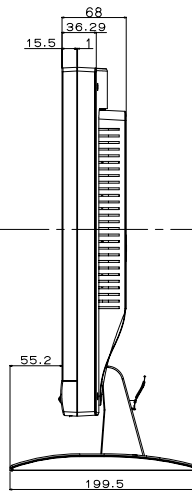

AS LCD92VM OUTSIDE

- Cabinet Color
  - White Model : CRT LCD Light Gray(NMV)
  - Black Model : A/J ver - Dark Roof Gray
  - B ver - Bezel:Silver(same as AS91VM)
  - Others:Dark Roof Gray
- Tilt Angle
  - Up/Down : +20 / -5 degree
  - Swivel : None
- Weight
  - With Stand : TBD
  - Without Stand : TBD

MOLD LETTER  
 Recessed(凹) 0.3mm  
 Size:same as current AS model