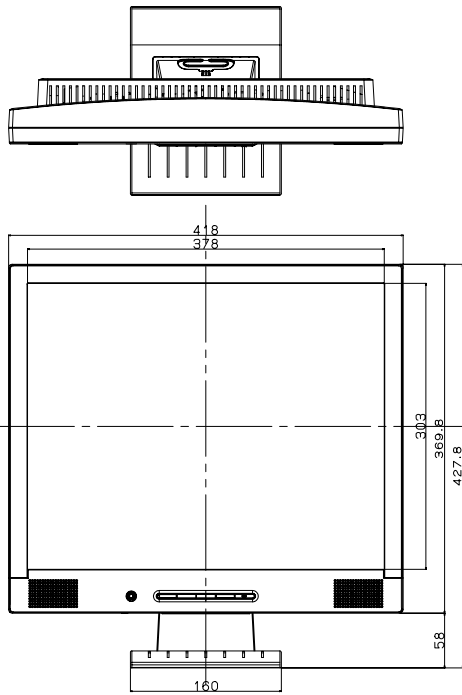

AS LCD92VM OUTSIDE

- Cabinet Color
  - White Model : CRT LCD Light Gray(NMV)
  - Black Model : A/J ver - Dark Roof Gray
  - B ver - Bezel:Silver(same as AS91VM)
  - Others:Dark Roof Gray
- Tilt Angle
  - Up/Down : +20 / -5 degree
  - Swivel : None
- Weight
  - With Stand : TBD
  - Without Stand : TBD

MOLD LETTER  
 Recessed(凹) 0.3mm  
 Size:same as current AS model