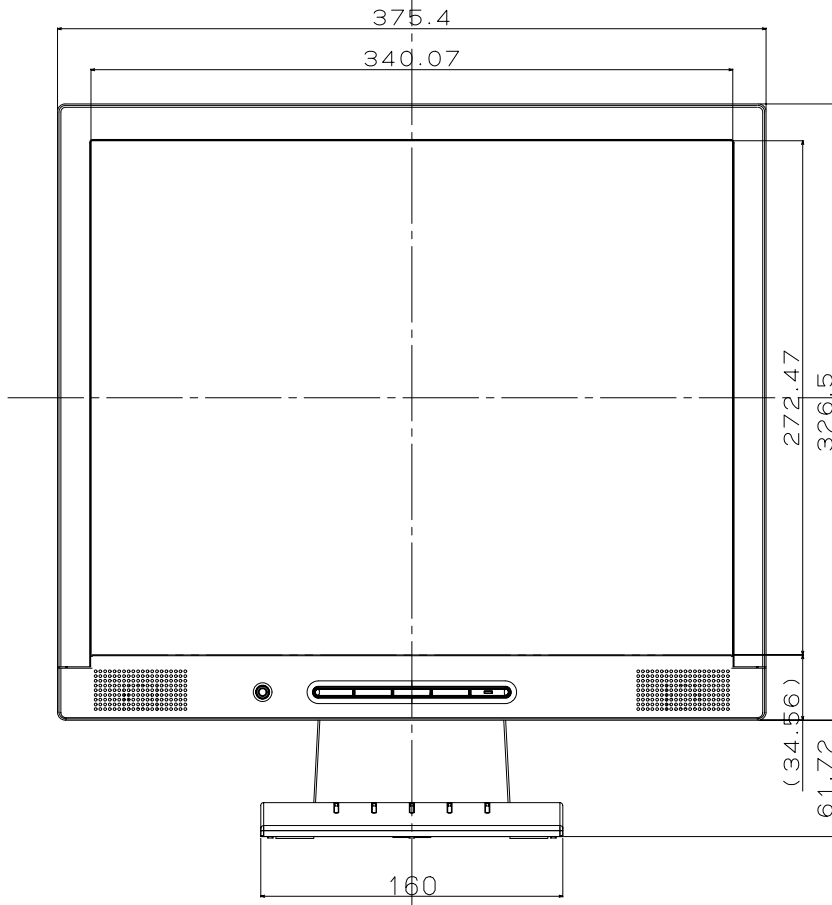

- Cabinet Color
 - White Model : CRT LCD Light Gray(NMV)
 - Black Model : A/J ver - Dark Roof Gray
 - B ver - Bezel:Silver(same as AS91VM)
 - Others:Dark Roof Gray
- Tilt Angle
 - Up/Down : +20 / -5 degree
 - Swivel : None
- Weight
 - With Stand : TBD
 - Without Stand : TBD

MOLD LETTER
 Recessed(凹) 0.3mm
 Size:same as current AS model

MOLD LETTER
 Recessed(凹) 0.3mm
 Size:same as current AS model