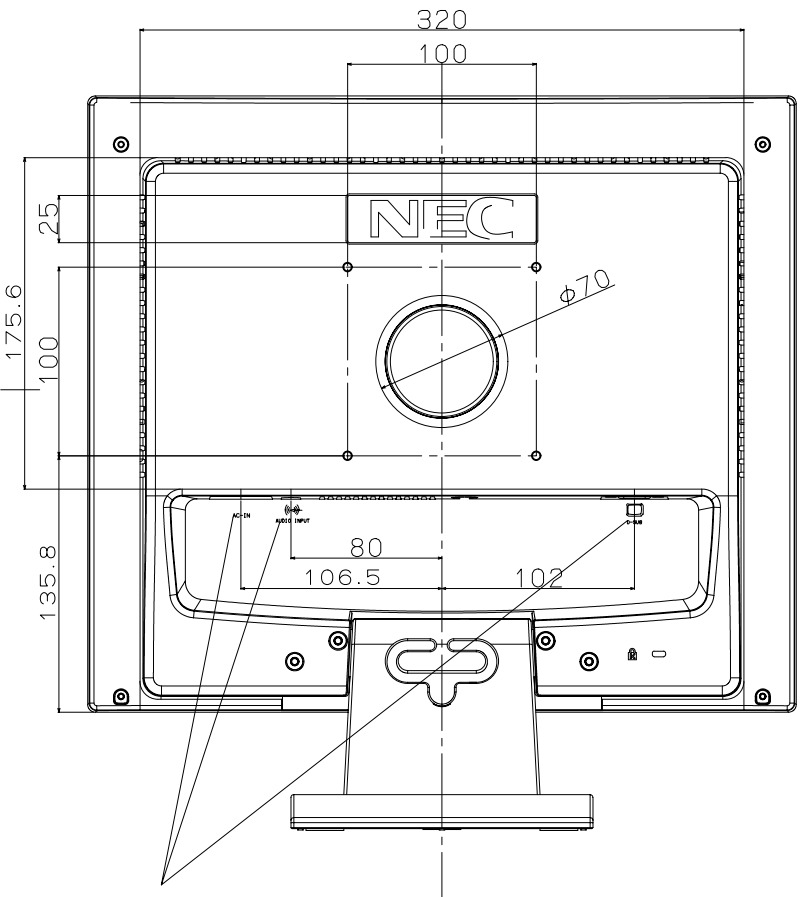

- Cabinet Color
 - White Model : CRT LCD Light Gray(NMV)
 - Black Model : A/J ver - Dark Roof Gray
 - B ver - Bezel:Silver(same as AS91VM)
 - Others:Dark Roof Gray
- Tilt Angle
 - Up/Down : +20 / -5 degree
 - Swivel : None
- Weight
 - With Stand : TBD
 - Without Stand : TBD

MOLD LETTER
 Recessed(凹) 0.3mm
 Size:same as current AS model

MOLD LETTER
 Recessed(凹) 0.3mm
 Size:same as current AS model