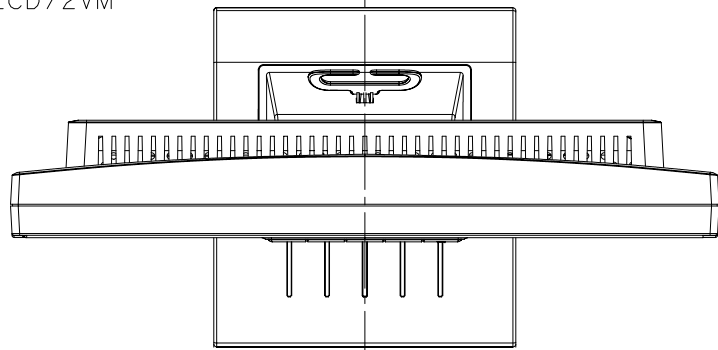

- Cabinet Color
 - White Model : CRT LCD Light Gray(NMV)
 - Black Model : A/J ver - Dark Roof Gray
 - B ver - Bezel:Silver(same as AS91VM)
 - Others:Dark Roof Gray
- Tilt Angle
 - Up/Down : +20 / -5 degree
 - Swivel : None
- Weight
 - With Stand : TBD
 - Without Stand : TBD

MOLD LETTER
 Recessed(凹) 0.3mm
 Size:same as current AS model

MOLD LETTER
 Recessed(凹) 0.3mm
 Size:same as current AS model