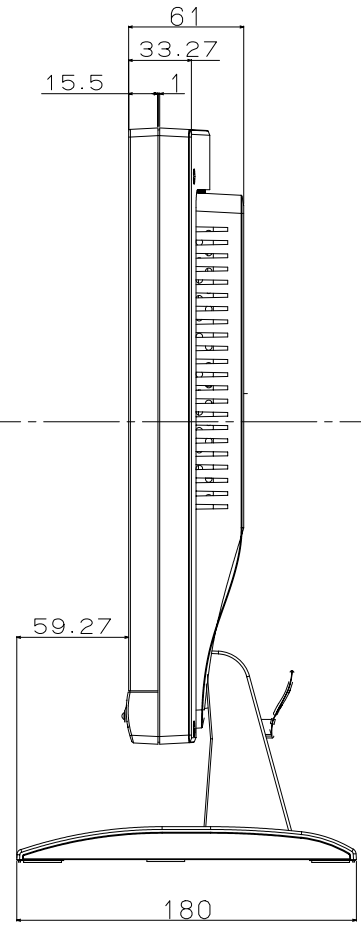

- Cabinet Color
 - White Model : CRT LCD Light Gray(NMV)
 - Black Model : A/J ver - Dark Roof Gray
 - B ver - Bezel:Silver(same as AS91VM)
 - Others:Dark Roof Gray
- Tilt Angle
 - Up/Down : +20 / -5 degree
 - Swivel : None
- Weight
 - With Stand : TBD
 - Without Stand : TBD

MOLD LETTER
 Recessed(凹) 0.3mm
 Size:same as current AS model

MOLD LETTER
 Recessed(凹) 0.3mm
 Size:same as current AS model