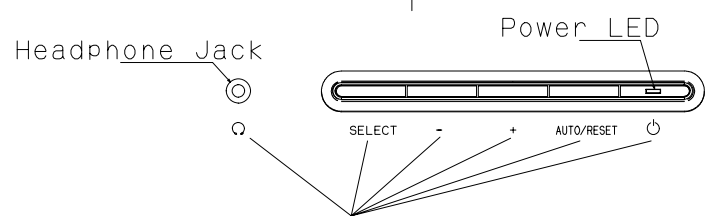

- Cabinet Color
 - White Model : CRT LCD Light Gray(NMV)
 - Black Model : A/J ver - Dark Roof Gray
 - B ver - Bezel:Silver(same as AS91VM)
 - Others:Dark Roof Gray
- Tilt Angle
 - Up/Down : +20 / -5 degree
 - Swivel : None
- Weight
 - With Stand : TBD
 - Without Stand : TBD

MOLD LETTER
 Recessed(凹) 0.3mm
 Size:same as current AS model

MOLD LETTER
 Recessed(凹) 0.3mm
 Size:same as current AS model