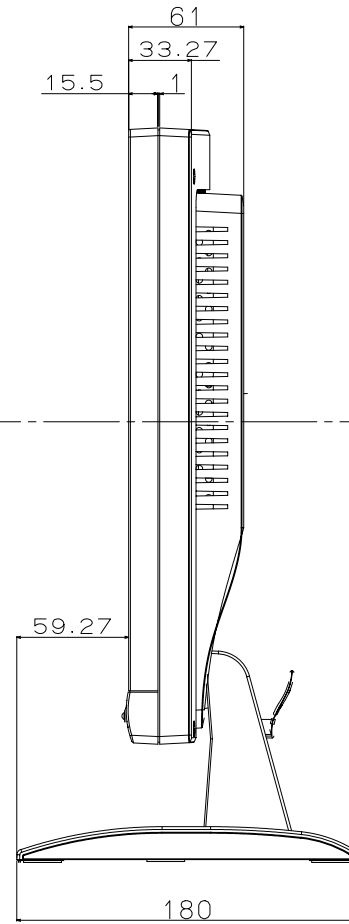

- Cabinet Color
 - White Model : CRT LCD Light Gray(NMV)
 - Black Model : A/J ver - Dark Roof Gray
 - B ver - Bezel:Silver(same as AS91VM)
 - Others:Dark Roof Gray
- Tilt Angle
 - Up/Down : +20 / -5 degree
 - Swivel : None
- Weight
 - With Stand : TBD
 - Without Stand : TBD

MOLD LETTER
 Recessed(凹) 0.3mm
 Size:same as current AS model

MOLD LETTER
 Recessed(凹) 0.3mm
 Size:same as current AS model