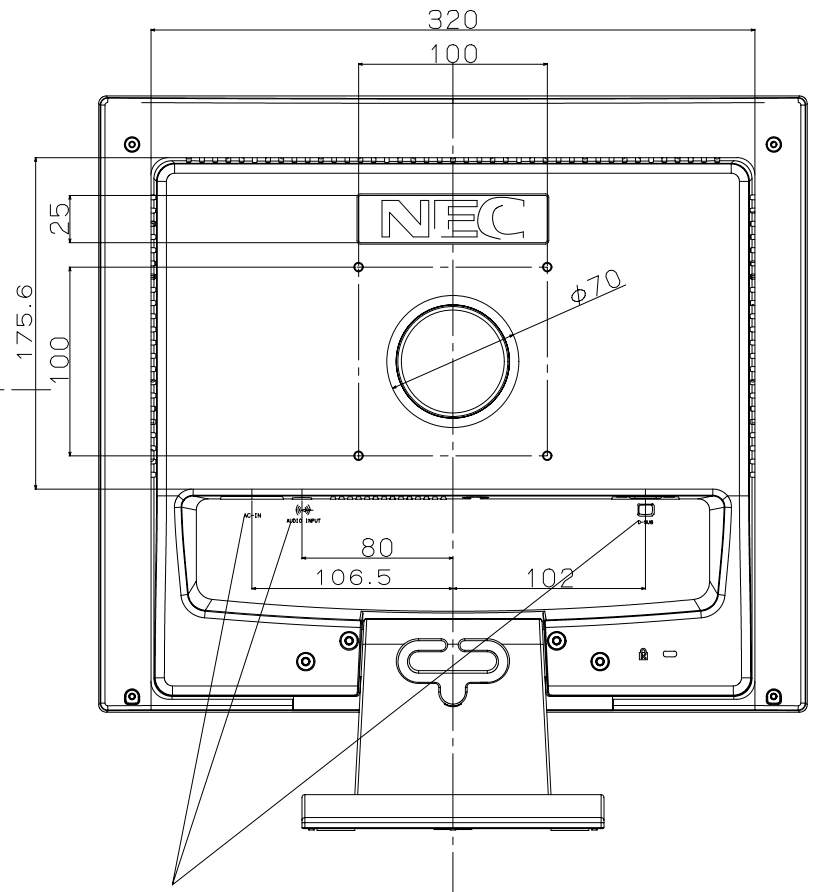

- Cabinet Color
 - White Model : CRT LCD Light Gray(NMV)
 - Black Model : A/J ver - Dark Roof Gray
 - B ver - Bezel:Silver(same as AS91VM)
 - Others:Dark Roof Gray
- Tilt Angle
 - Up/Down : +20 / -5 degree
 - Swivel : None
- Weight
 - With Stand : TBD
 - Without Stand : TBD

MOLD LETTER
 Recessed(凹) 0.3mm
 Size:same as current AS model

MOLD LETTER
 Recessed(凹) 0.3mm
 Size:same as current AS model