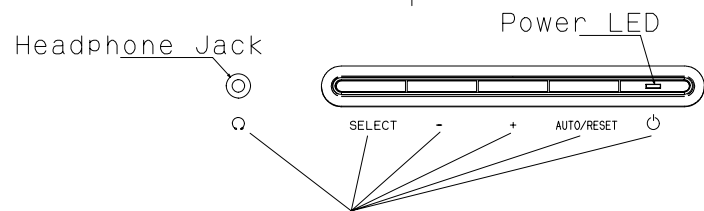

- Cabinet Color
 - White Model : CRT LCD Light Gray(NMV)
 - Black Model : A/J ver - Dark Roof Gray
 - B ver - Bezel:Silver(same as AS91VM)
 - Others:Dark Roof Gray
- Tilt Angle
 - Up/Down : +20 / -5 degree
 - Swivel : None
- Weight
 - With Stand : TBD
 - Without Stand : TBD

MOLD LETTER
 Recessed(凹) 0.3mm
 Size:same as current AS model

MOLD LETTER
 Recessed(凹) 0.3mm
 Size:same as current AS model