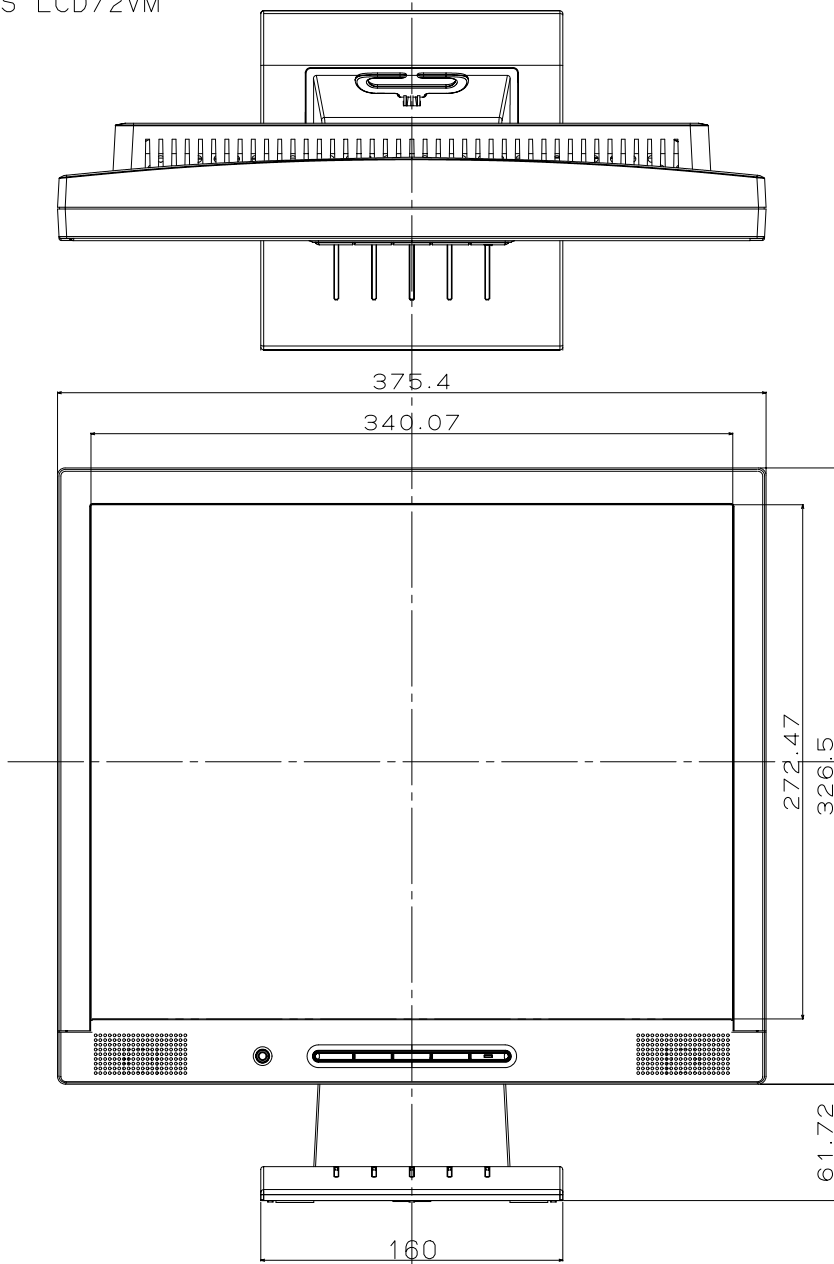

- Cabinet Color
 - White Model : CRT LCD Light Gray(NMV)
 - Black Model : A/J ver - Dark Roof Gray
 - B ver - Bezel:Silver(same as AS91VM)
 - Others:Dark Roof Gray
- Tilt Angle
 - Up/Down : +20 / -5 degree
 - Swivel : None
- Weight
 - With Stand : TBD
 - Without Stand : TBD

MOLD LETTER
 Recessed(凹) 0.3mm
 Size:same as current AS model

MOLD LETTER
 Recessed(凹) 0.3mm
 Size:same as current AS model