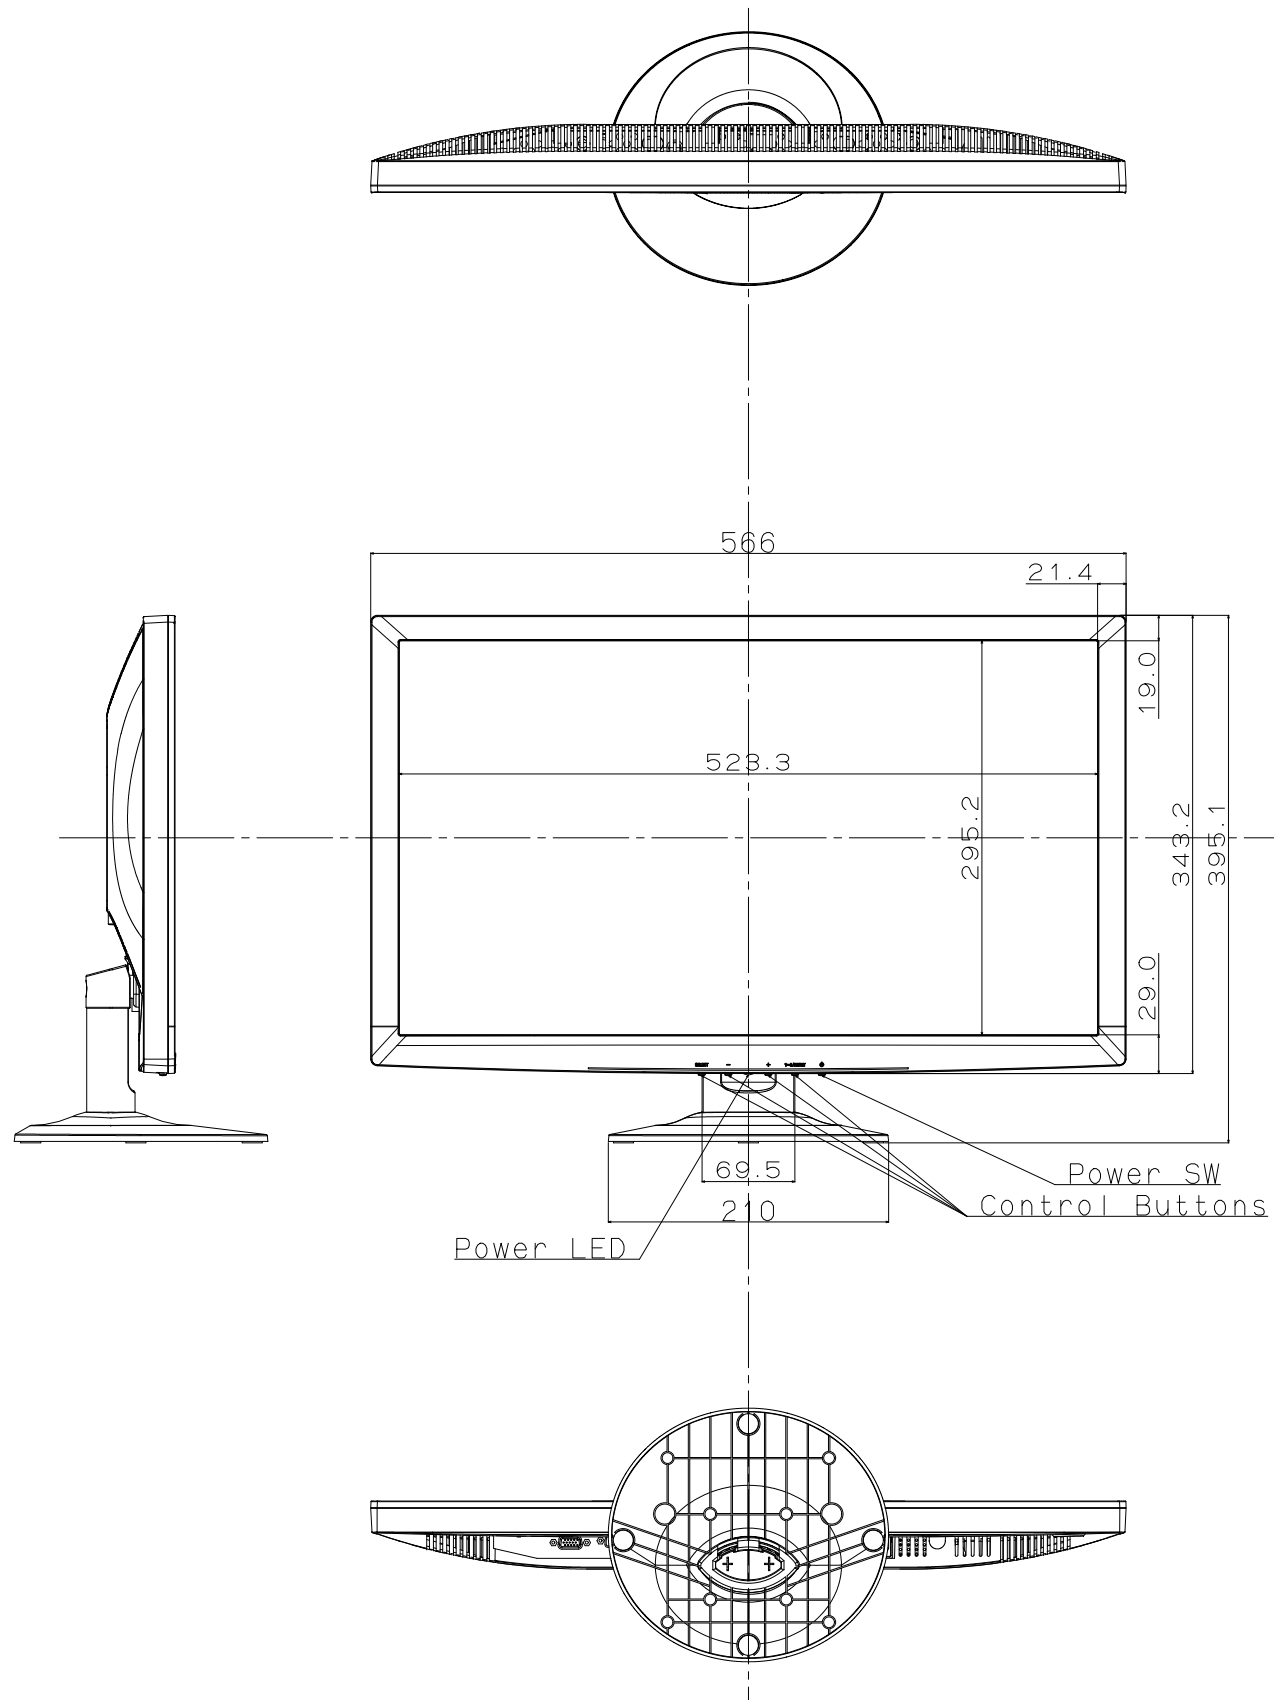

AS241W Outside Drawing

Cabinet Color  
 Front Bezel : Pure Black  
 Back Cover : Pure Black

Tilt angle  
 Up : 18 degrees  
 Down : -4 degrees

Weight  
 With Stand : 4.3kg  
 Without Stand : 4.1kg