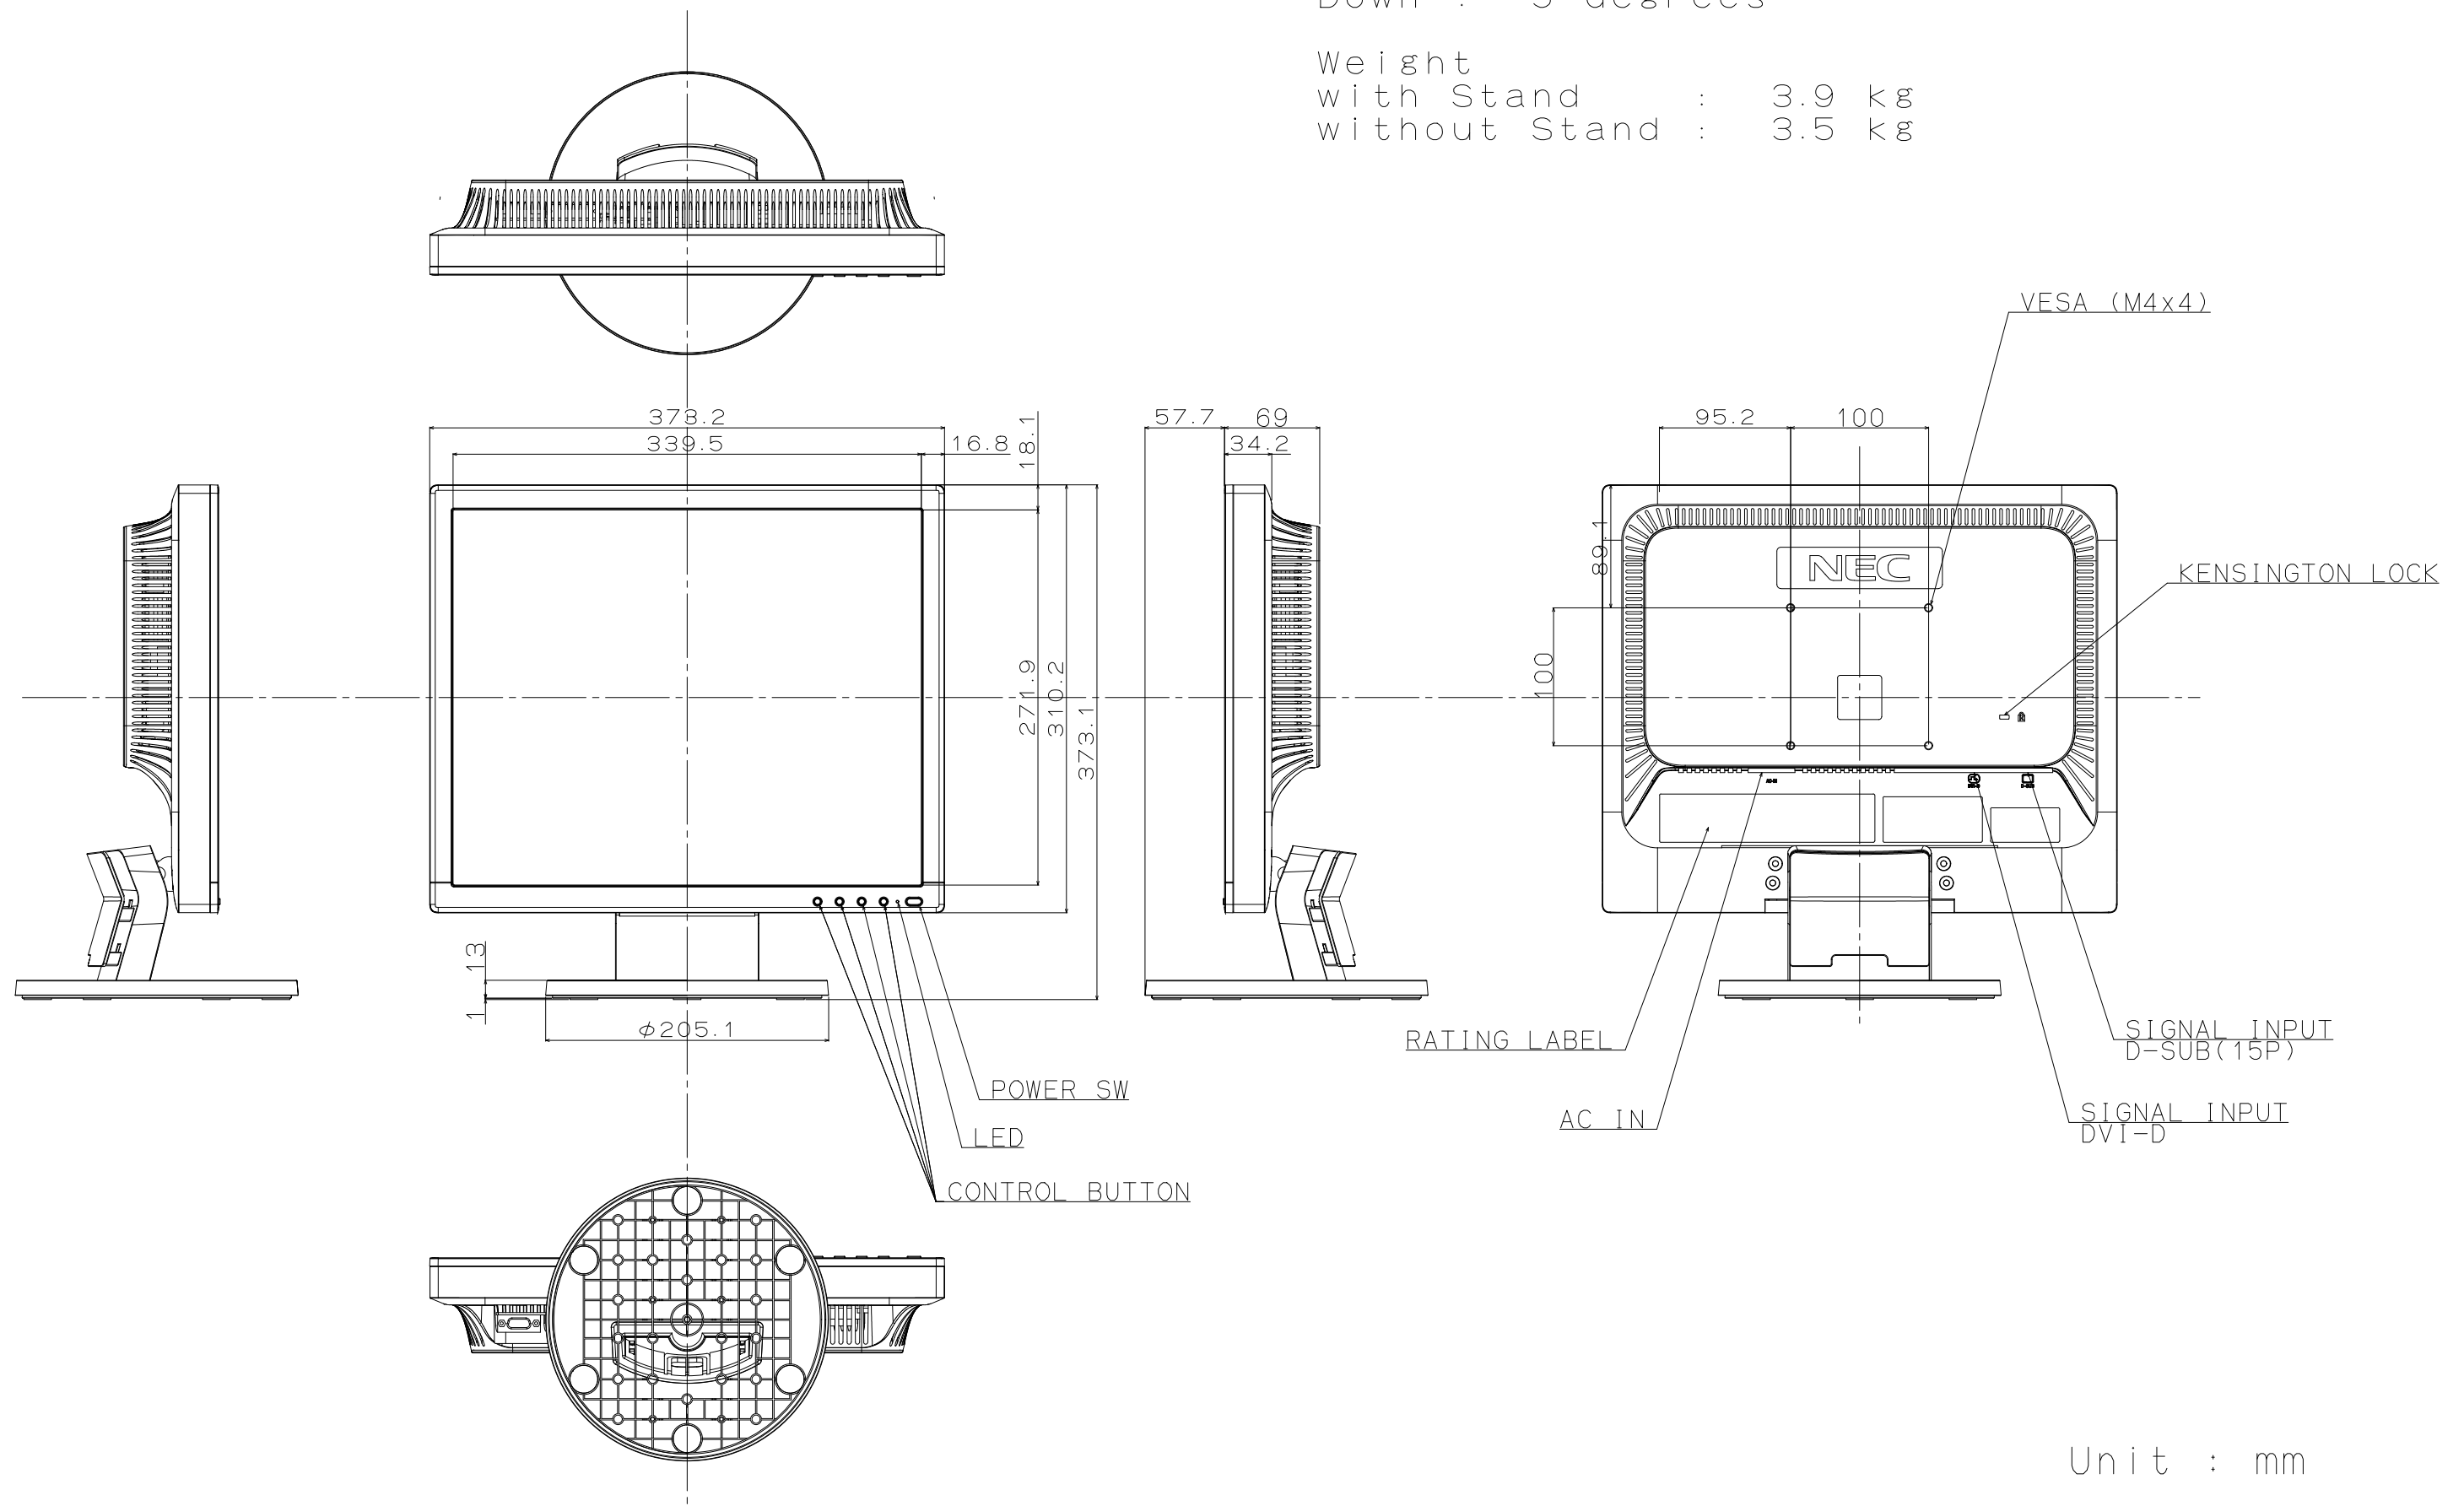

AS171 Outside drawing

Cabinet color
Front Bezel : Pure Black
Back Cover : Pure Black

Tilt angle
Up : 20 degrees
Down : -5 degrees

Weight
with Stand : 3.9 kg
without Stand : 3.5 kg

Unit : mm