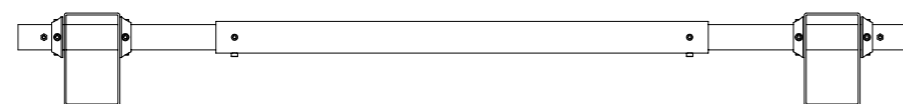

8M-B120C Mount for wall 寸法図 Dimensional Drawing

2020.09.14

<Top Side>

<Display Side>

<Wall Side>

<Bottom Side>

SHARP CONFIDENTIAL