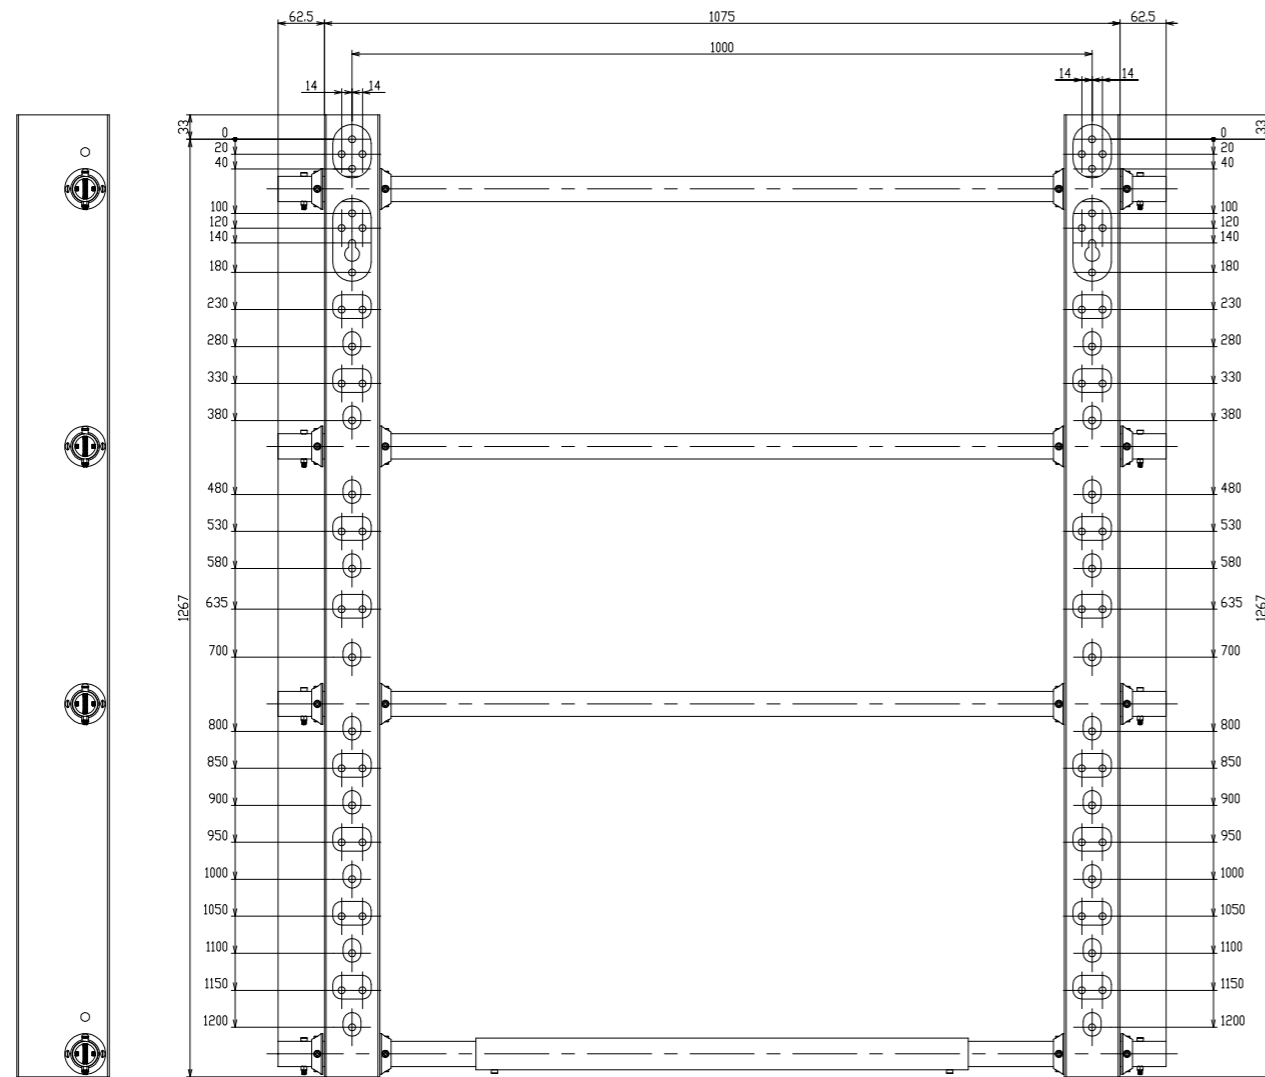

8M-B120C Mount for wall 寸法図 Dimensional Drawing

2020.09.14

<Top Side>

<Display Side>

<Wall Side>

<Bottom Side>

SHARP CONFIDENTIAL