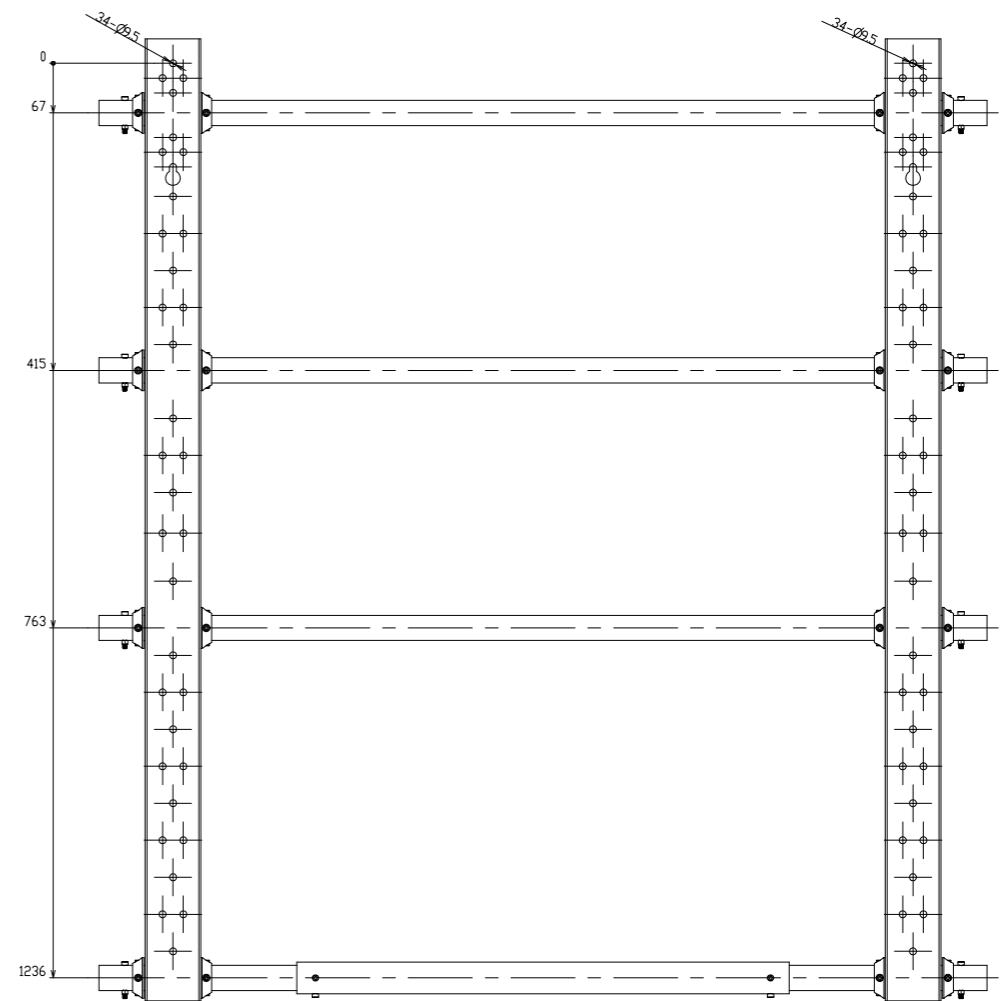

8M-B120C Mount for wall 寸法図 Dimensional Drawing

2020.09.14

<Top Side>

<Display Side>

<Wall Side>

<Bottom Side>

SHARP CONFIDENTIAL