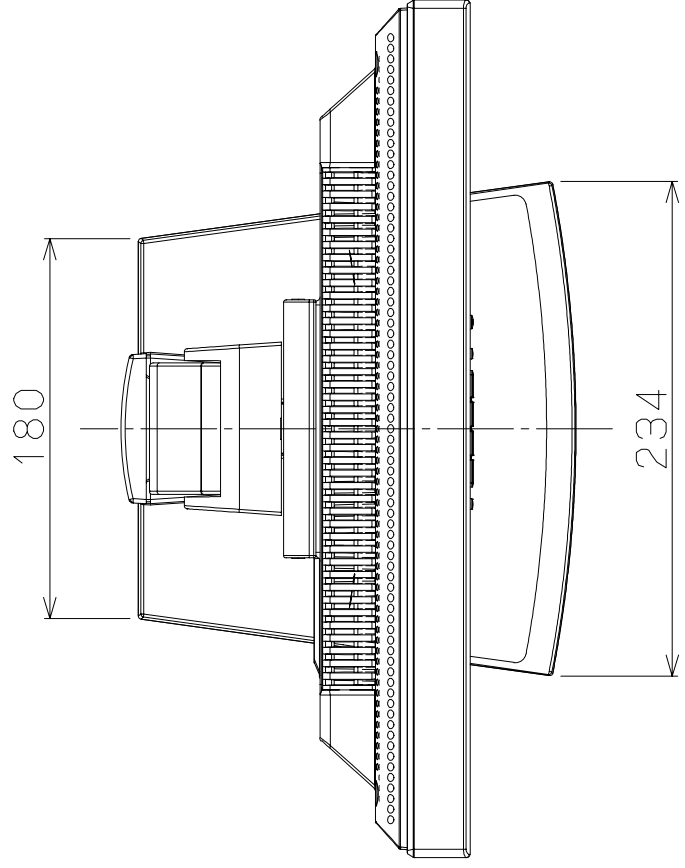

LCD1855NX OUTLINE

- NOTE :
- CABINET COLOR : DARK ROOF GRAY
 - TILT ANGLE : $-5^{\circ} \sim +30^{\circ}$
 - SWIVEL ANGLE : 340°
 - WEIGHT
- WITH STAND : APPROX 8.0 K δ
 WITHOUT STAND : APPROX 5.7 K δ

DIMENSION IN mm.