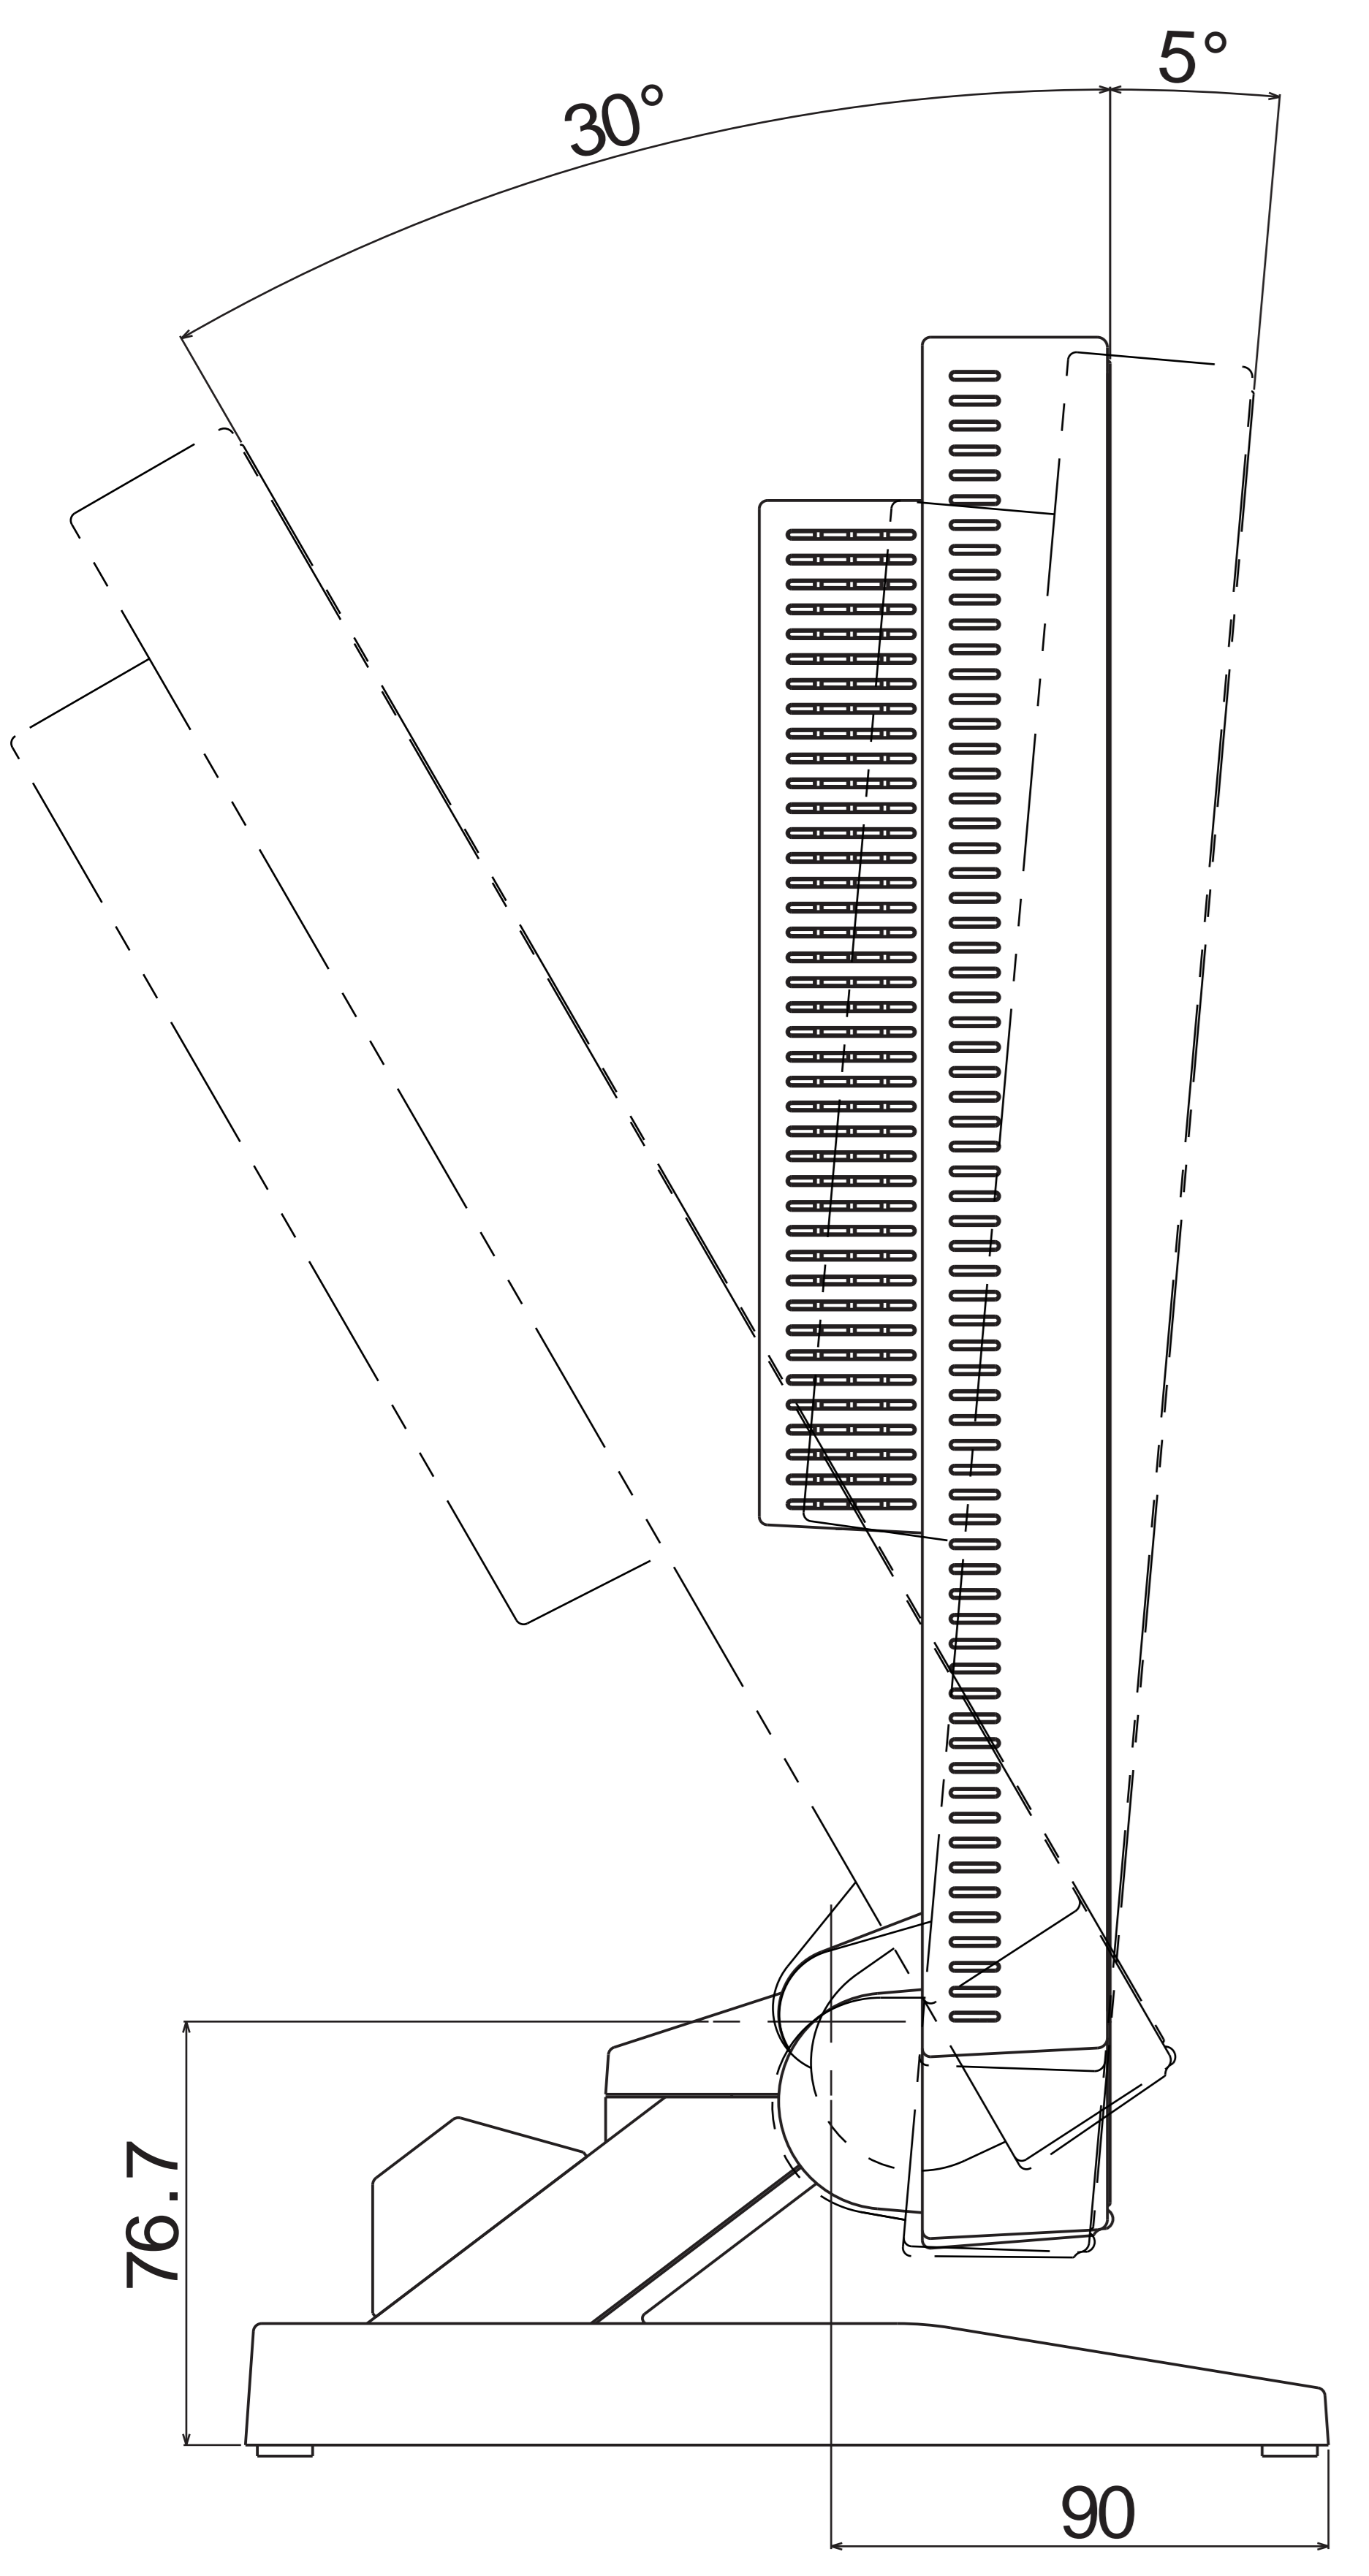

Cabinet color
 White model :
 CRT, LCD Light Gray (NM)
 Paint(Hatching area): Aluminum Silver
 Black model :
 Dark Roof Gray
 Tilt angle
 Up : 30 degrees
 Down : -5 degrees
 Swivel angle
 Left : 70 degrees
 Right : 70 degrees
 Weight
 with Stand : 5.9 kg
 without Stand : 4.7 kg

Control button Power LED Soft Power SW

Main Power SW
 Upside: ON
 Downside: OFF