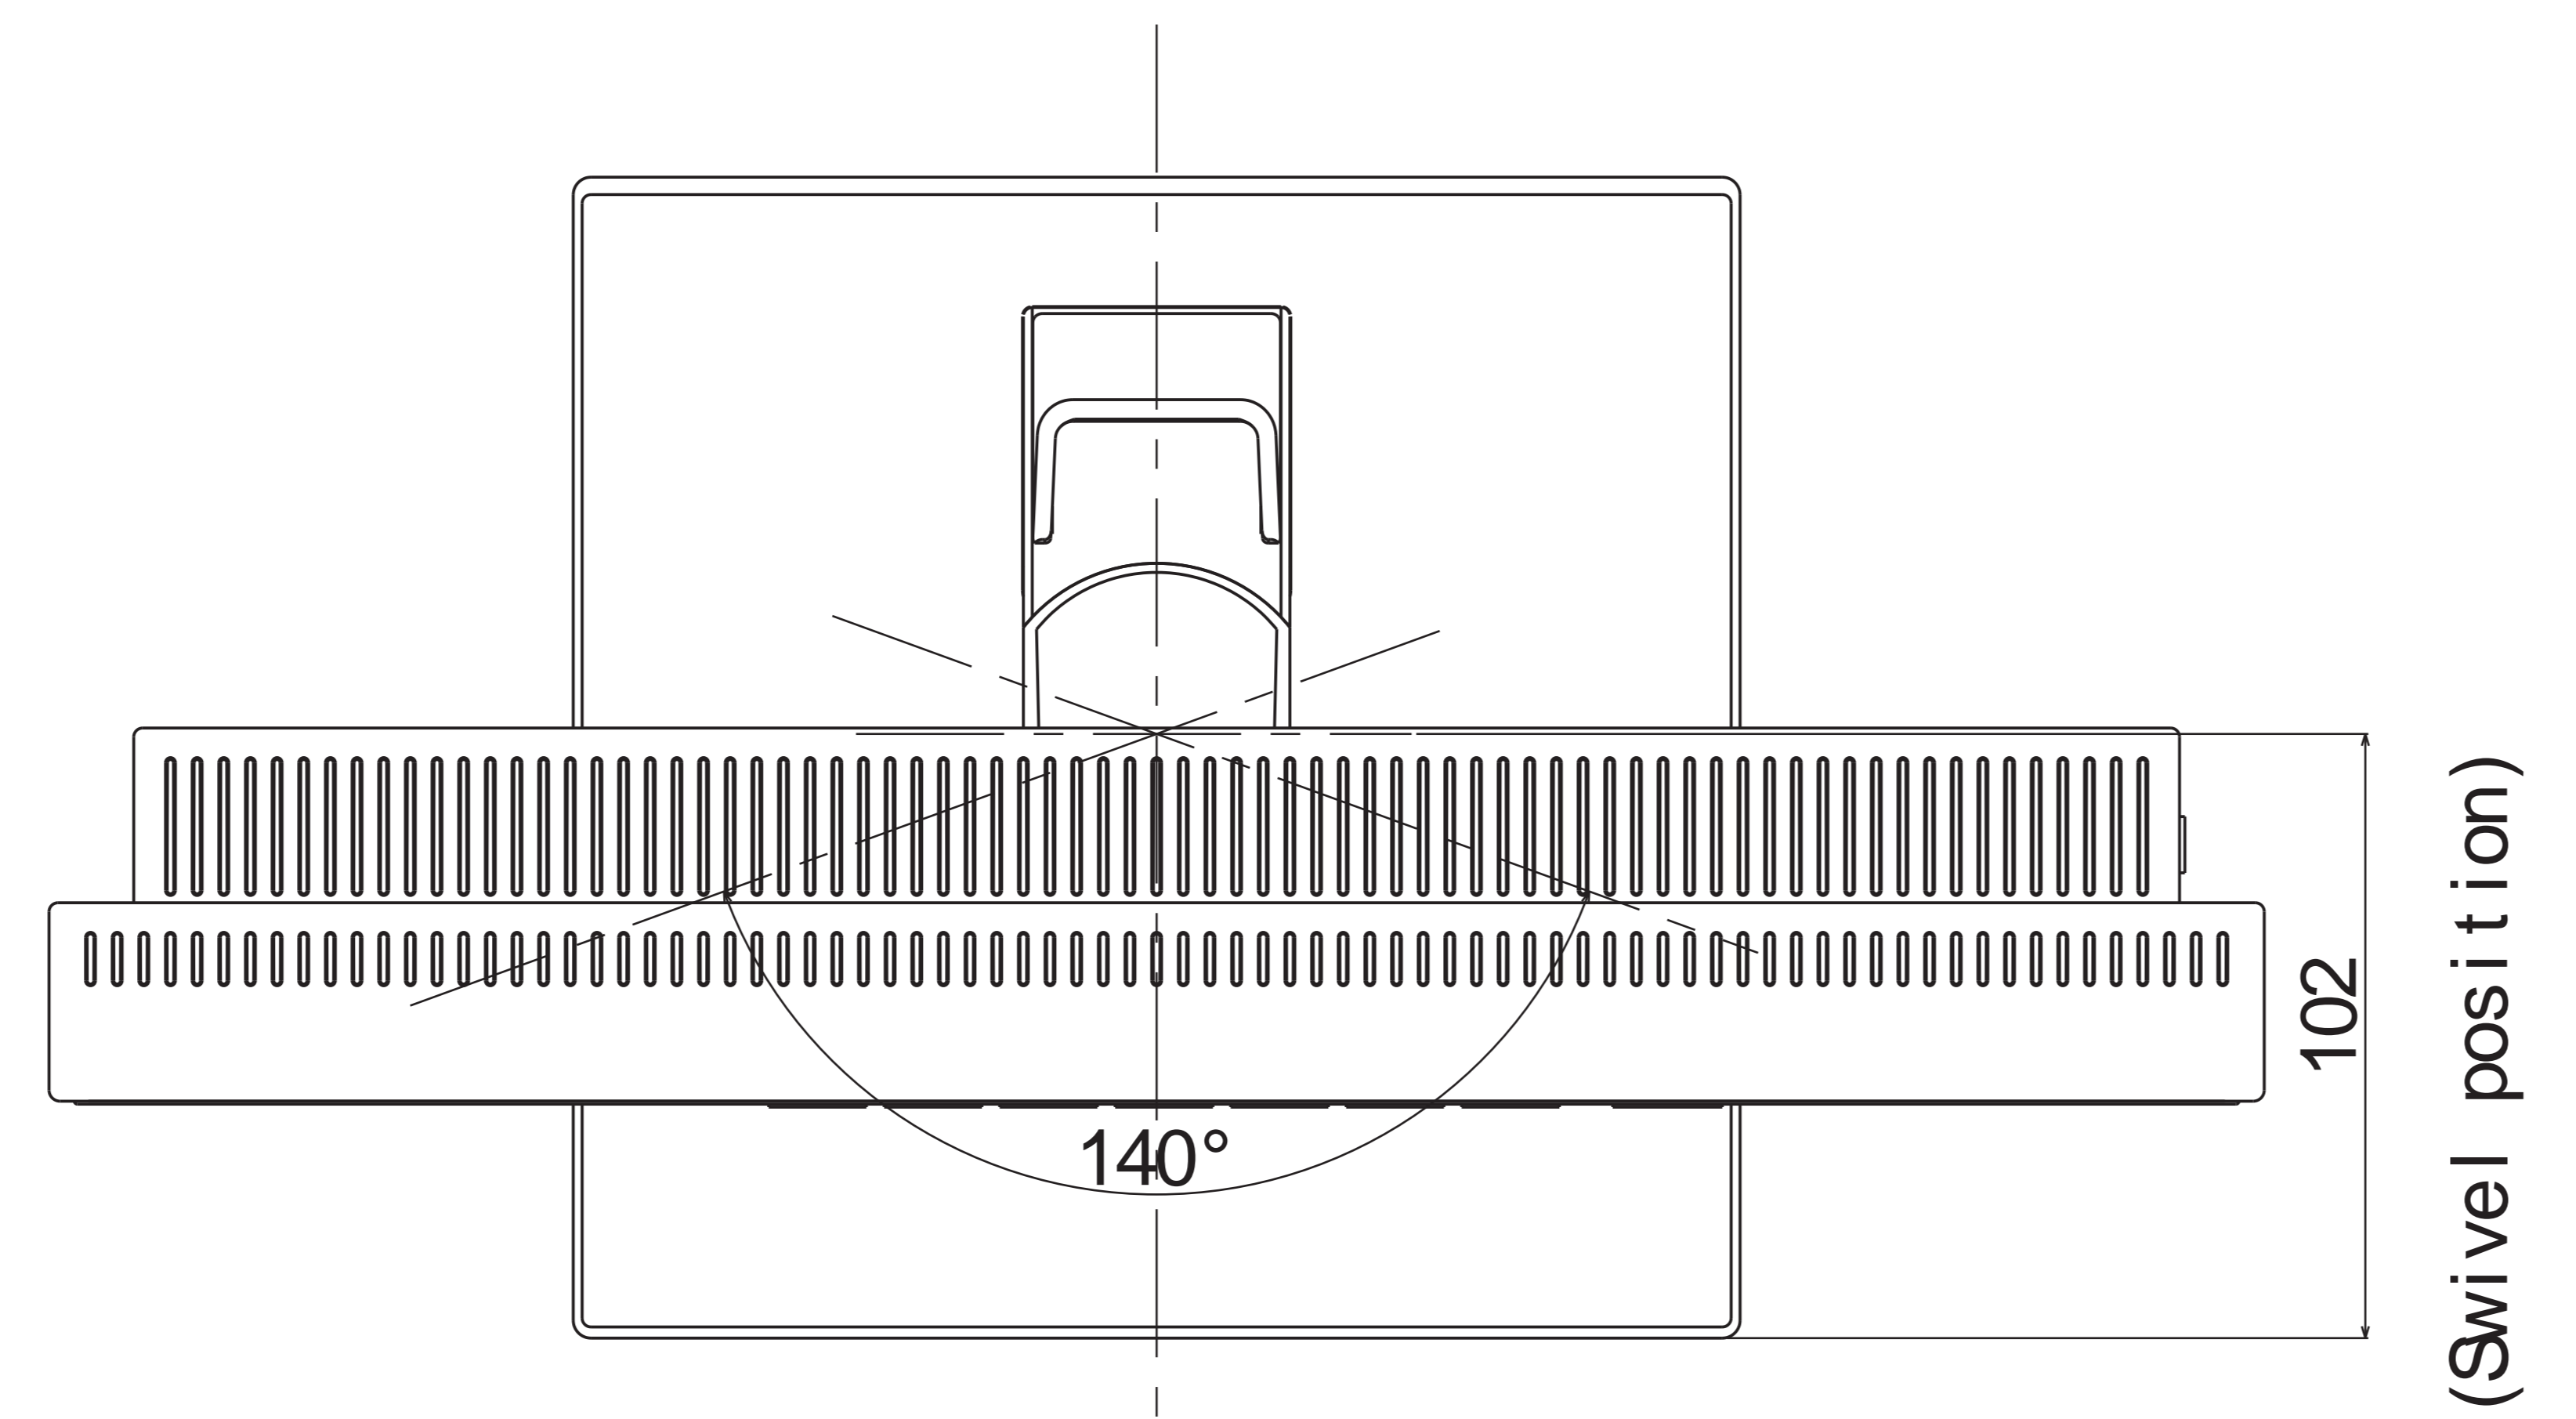

Cabinet color
 White model :
 CRT, LCD Light Gray (NM)
 Paint(Hatching area): Aluminum Silver
 Black model :
 Dark Roof Gray
 Tilt angle
 Up : 30 degrees
 Down : -5 degrees
 Swivel angle
 Left : 70 degrees
 Right : 70 degrees
 Weight
 with Stand : 5.9 kg
 without Stand : 4.7 kg

Control button Power LED Soft Power SW

Main Power SW
 Upside: ON
 Downside: OFF