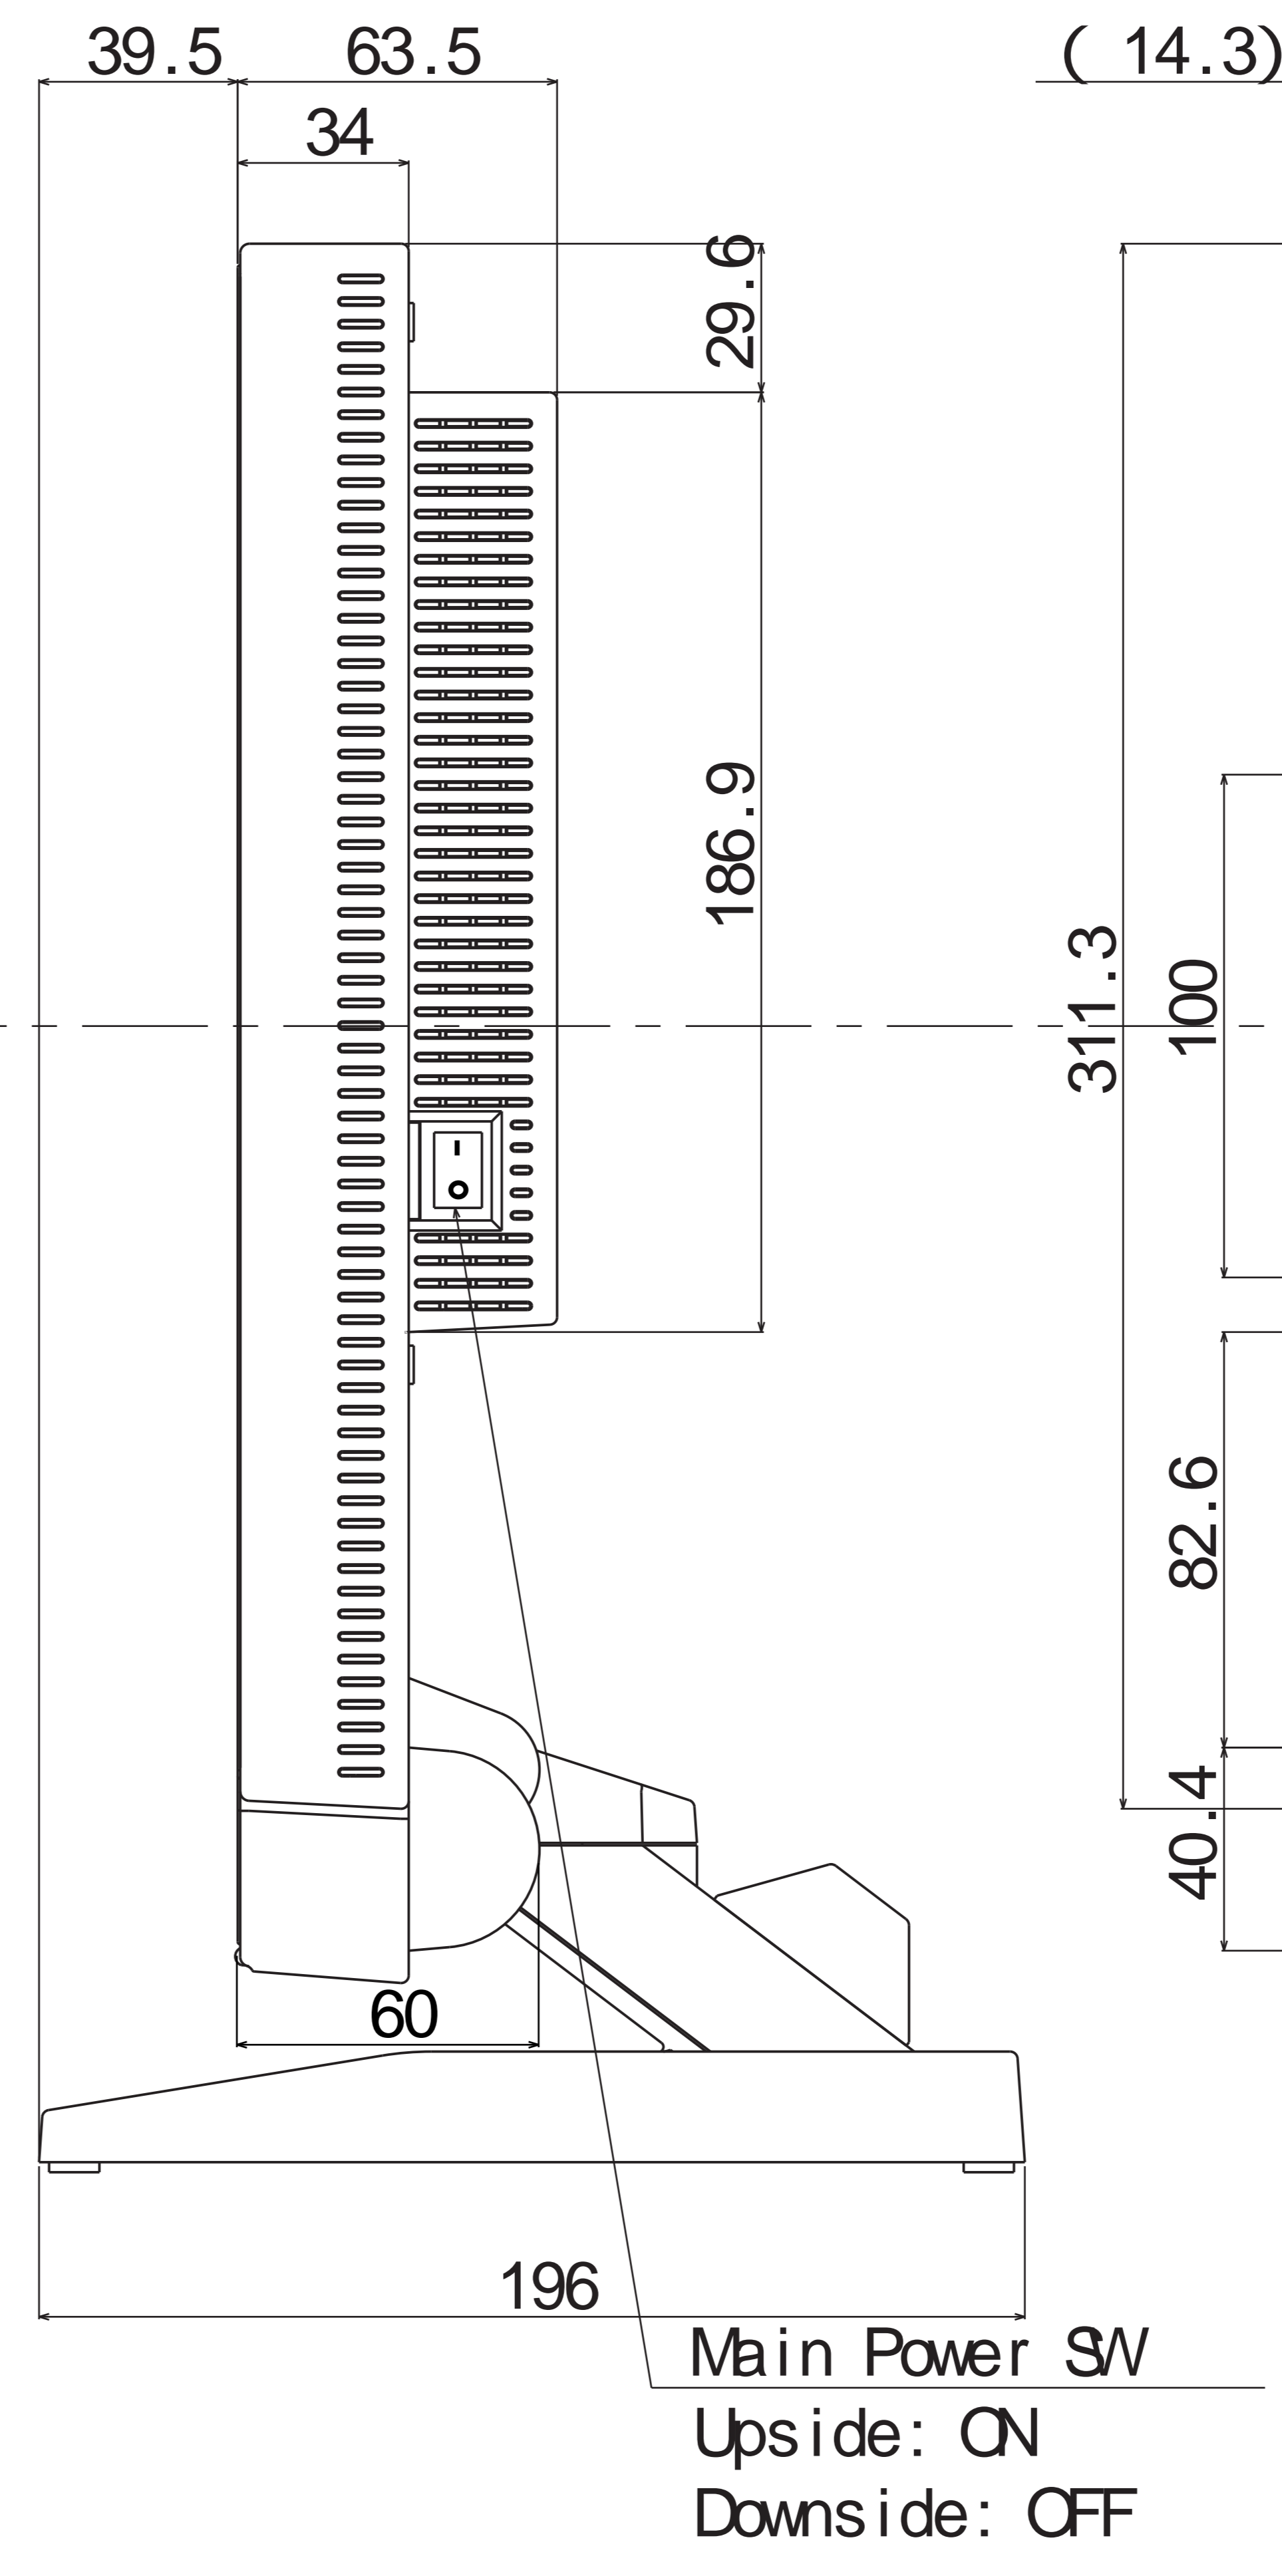

Cabinet color
 White model :
 CRT, LCD Light Gray (NM)
 Paint(Hatching area): Aluminum Silver
 Black model :
 Dark Roof Gray
 Tilt angle
 Up : 30 degrees
 Down : -5 degrees
 Swivel angle
 Left : 70 degrees
 Right : 70 degrees
 Weight
 with Stand : 5.9 kg
 without Stand : 4.7 kg

Control button Power LED Soft Power SW

Main Power SW
 Upside: ON
 Downside: OFF