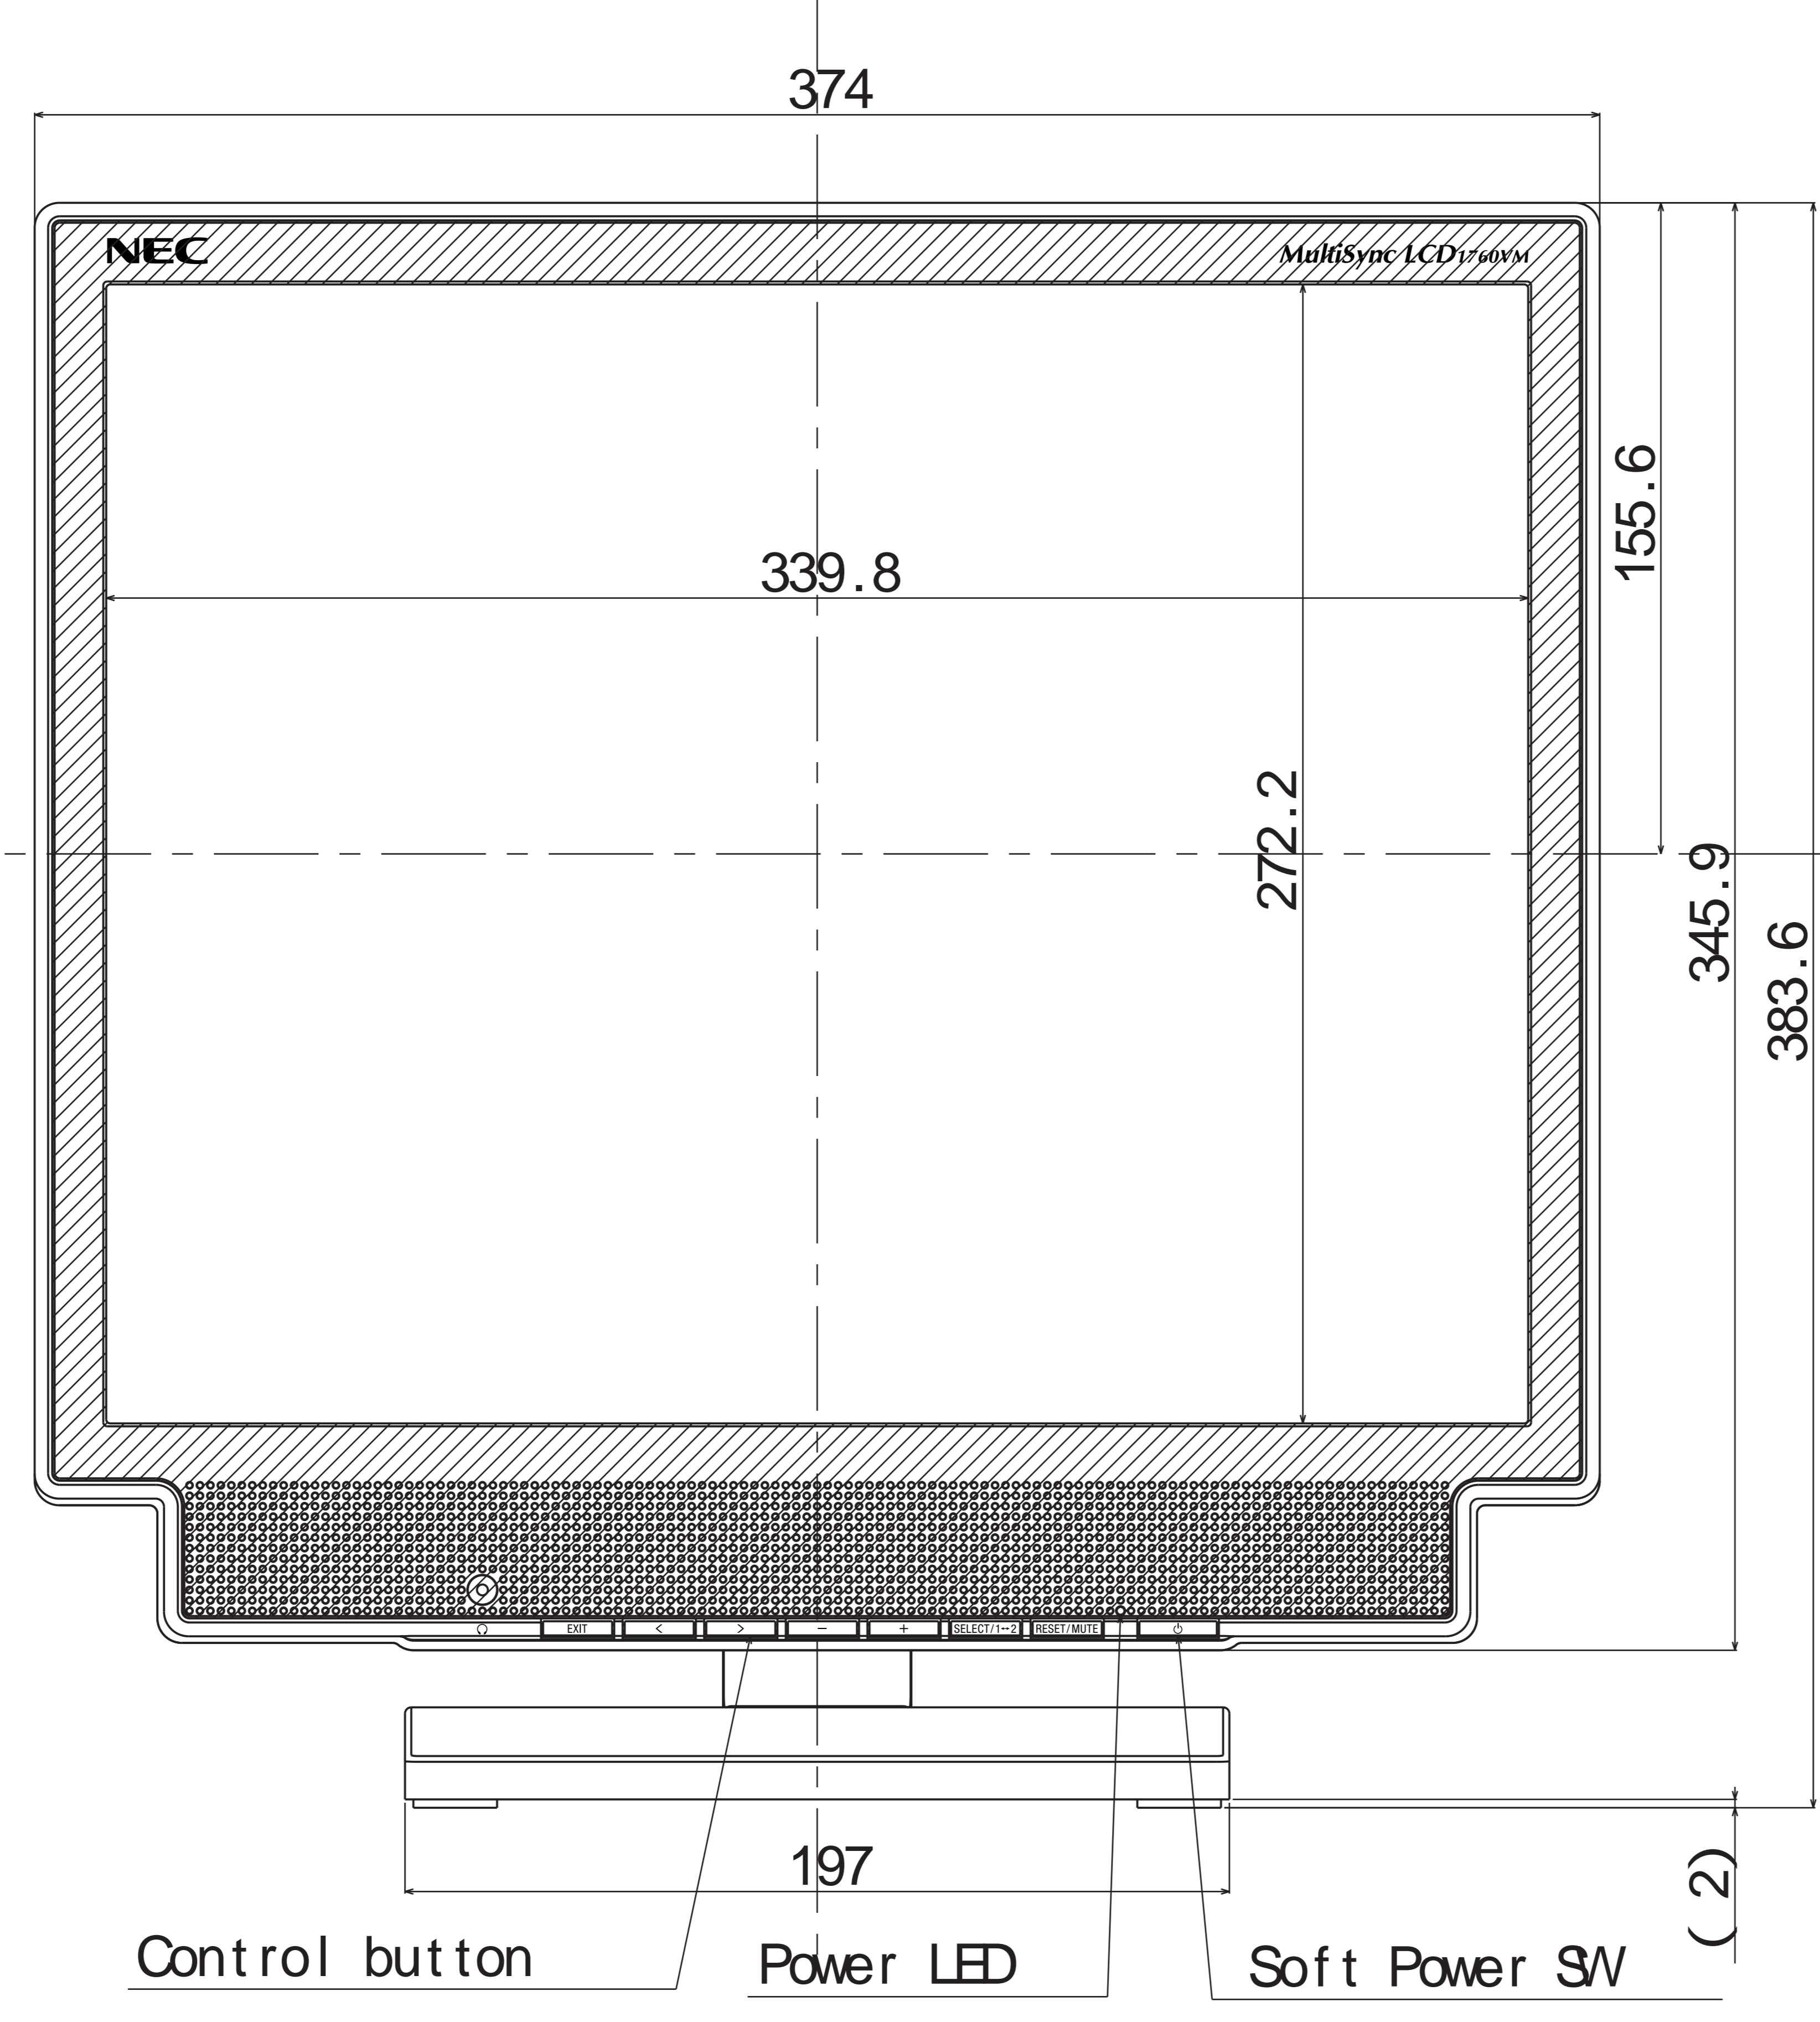

Cabinet color
 White model :
 CRT, LCD Light Gray (NM)
 Paint(Hatching area): Aluminum Silver
 Black model :
 Dark Roof Gray
 Tilt angle
 Up : 30 degrees
 Down : -5 degrees
 Swivel angle
 Left : 70 degrees
 Right : 70 degrees
 Weight
 with Stand : 5.9 kg
 without Stand : 4.7 kg

Control button Power LED Soft Power SW

Main Power SW
 Upside: ON
 Downside: OFF