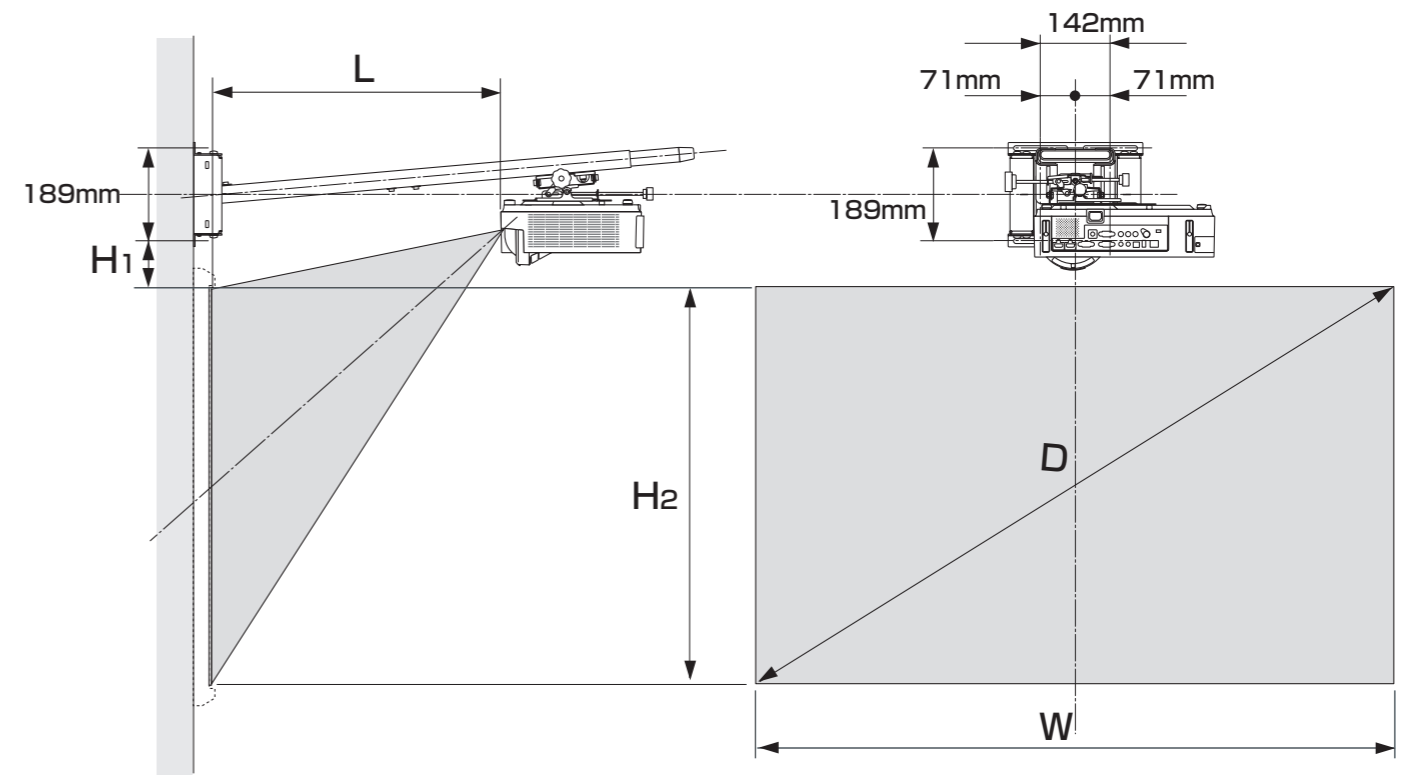

Quick Install Guide

NP05WK-QIG-01

● NP-M332XS series

D (inch)	W (cm)	H2 (cm)	L (cm)	H1 (cm)
60	121.9	91.4	67.5	13.4
80	162.6	121.9	91.5	18.2
100	203.2	152.4	115.6	22.9

● NP-M352WS series

D (inch)	W (cm)	H2 (cm)	L (cm)	H1 (cm)
60	129.2	80.8	56.5	10.3
80	172.3	107.7	76.9	14.0
100	215.4	134.6	97.3	17.7
120	258.5	161.5	117.7	21.5