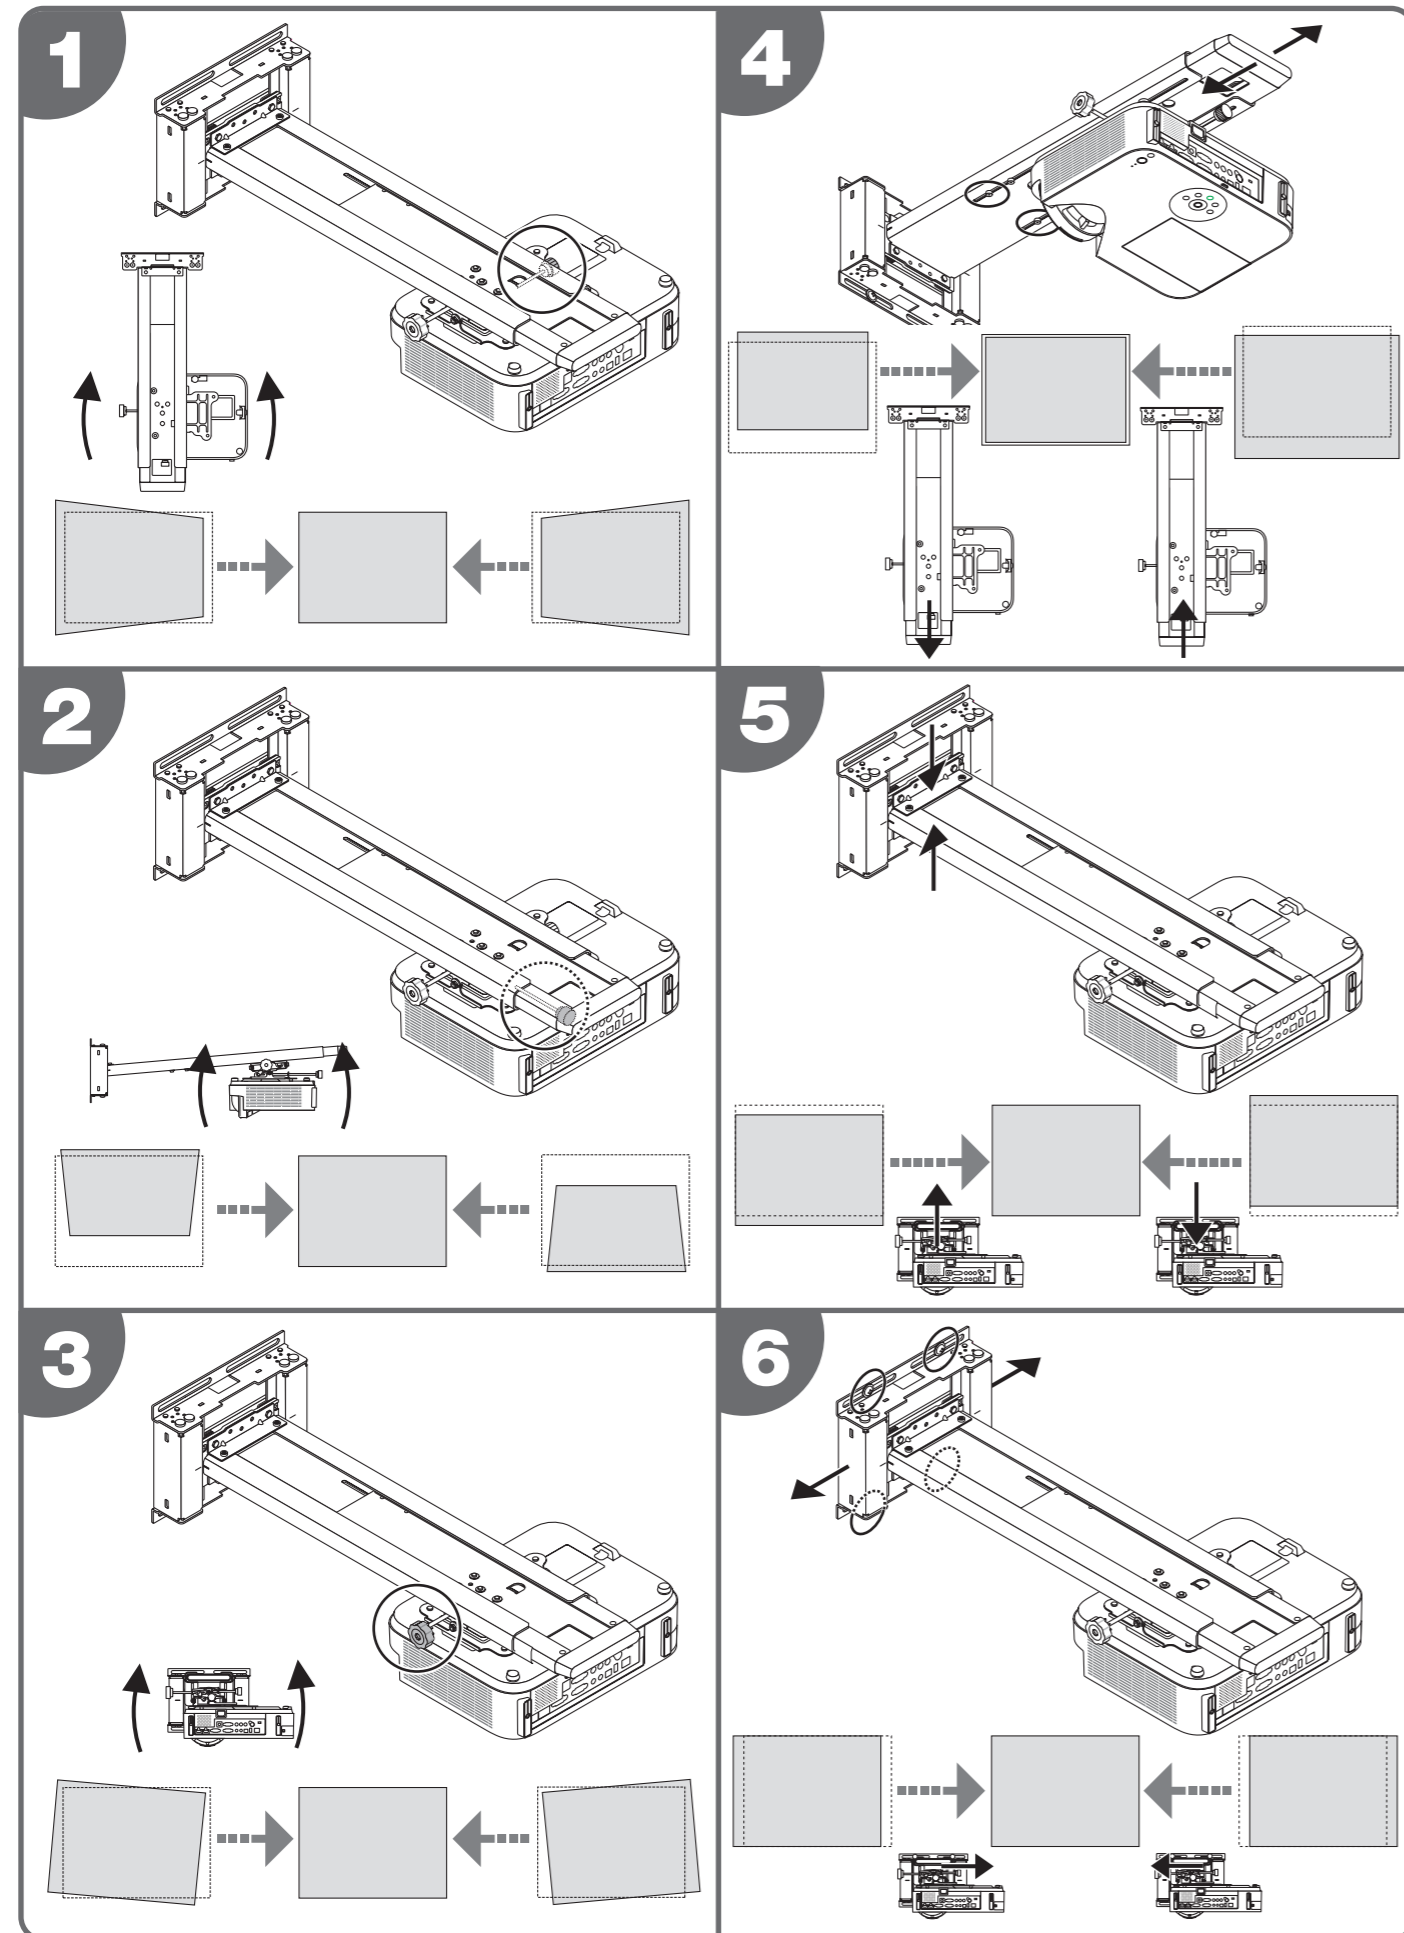

Quick Install Guide

NP05WK-QIG-01

● NP-M332XS series

D (inch)	W (cm)	H2 (cm)	L (cm)	H1 (cm)
60	121.9	91.4	67.5	13.4
80	162.6	121.9	91.5	18.2
100	203.2	152.4	115.6	22.9

● NP-M352WS series

D (inch)	W (cm)	H2 (cm)	L (cm)	H1 (cm)
60	129.2	80.8	56.5	10.3
80	172.3	107.7	76.9	14.0
100	215.4	134.6	97.3	17.7
120	258.5	161.5	117.7	21.5