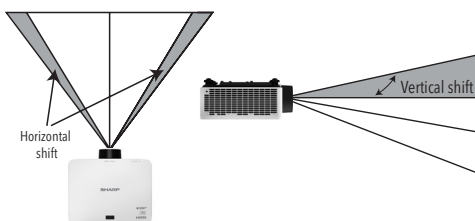

## Advanced Connectivity

**More Flexible Installations**

- Motorized zoom, focus and lens shift simplifies installation and operation by easily adjusting the lens through the remote control
- Lens shift capabilities make alignment easy: (H = +/- 25% / V = +/-55)
- Tilt-free installation capabilities make these projectors ideal for almost any install environment, including portrait orientation

**Advanced Installation Features**

**Motorized Lens Shift, Zoom and Focus**

Lens shift provides greater flexibility when determining install location

**Tilt-free**

The projector can be rotated freely (360°) to orient the image depending on the installation requirements

**Portrait mode**

Allows the projector to be rotated (and screen if necessary) to a vertical alignment so that portrait content can be viewed without black bars on the side when landscape mode is used.