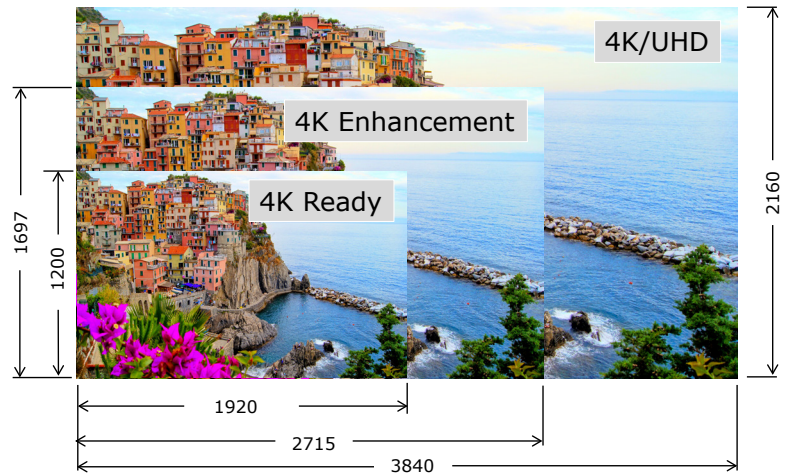

# Taking 4K laser projection into new frontiers with a unique combination of brightness and function.

## Powerful Performance

- Native 4K UHD (3840 x 2160) resolution produces stunning images with incredible detail
- After startup images appear immediately with breakthrough laser technology
- Advanced laser technology delivers a reliable, maintenance free light source for 20,000 hours
- Integrated software support for Crestron, AMX, PJ Link control systems

## 4K UHD Resolution

- Utilizing the latest DMD chip from Texas Instruments with pixel shift capabilities resulting in an unsurpassed viewable resolution of 8.3million pixels
- Viewable resolution matches standard 4K UHD LCD displays providing consistency when developing content for your presentations