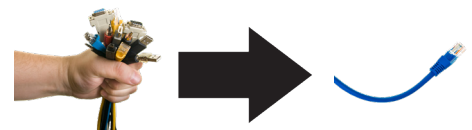

## Advanced Connectivity

**More Flexible Installations**

- Motorized zoom, focus and lens shift simplifies installation and operation by easily adjusting the lens through the remote control
- Lens shift capabilities make alignment easy: (H = +/- 25% / V = +/-55)
- Tilt-free installation capabilities make these projectors ideal for almost any install environment, including portrait orientation

**Built-In HDBaseT Support**

Streamline your installations with HDBaseT. Optimized for video applications and supporting uncompressed digital video, audio, ethernet and various control signals. With only a single cable (up to 100m) to run, infrastructure and labor costs are reduced, installations are significantly easier, and there is no cable clutter to manage.