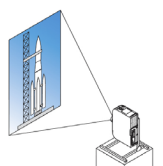

**Advanced Installation Features**

**Motorized Lens Shift, Zoom and Focus**

Lens shift provides greater flexibility when determining install location

**Tilt-free**

The projector can be rotated freely (360°) to orient the image depending on the installation requirements

**Portrait mode**

Allows the projector to be rotated (and screen if necessary) to a vertical alignment so that portrait content can be viewed without black bars on the side when landscape mode is used.