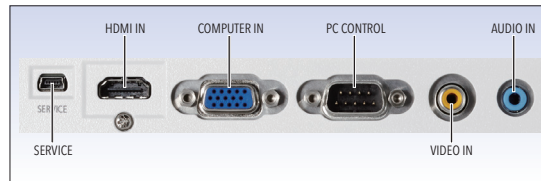

Terminals

Advanced AccuBlend, AutoSense and ECO Mode are trademarks of NEC Display Solutions. HDMI, the HDMI Logo and High-Definition Multimedia Interface are trademarks or registered trademarks of HDMI Licensing LLC. All other brand or product names are trademarks or registered trademarks of their respective holders. Product specifications subject to change.