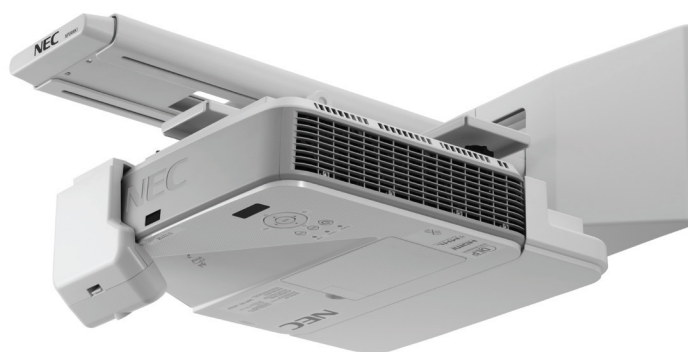

# NEC NP04Wi INTERACTIVE MULTI-PEN MODULE

The NP04Wi interactive multi-pen module in combination with NEC's ultra short throw projectors transform any existing flat surface into an interactive workspace.

## Delivering Genuine Benefits

Multi-Pen support including gestures

High responsiveness and performance

Fast and easy auto-calibration

Existing surfaces can be used

Easy upgrade of existing non-interactive projectors