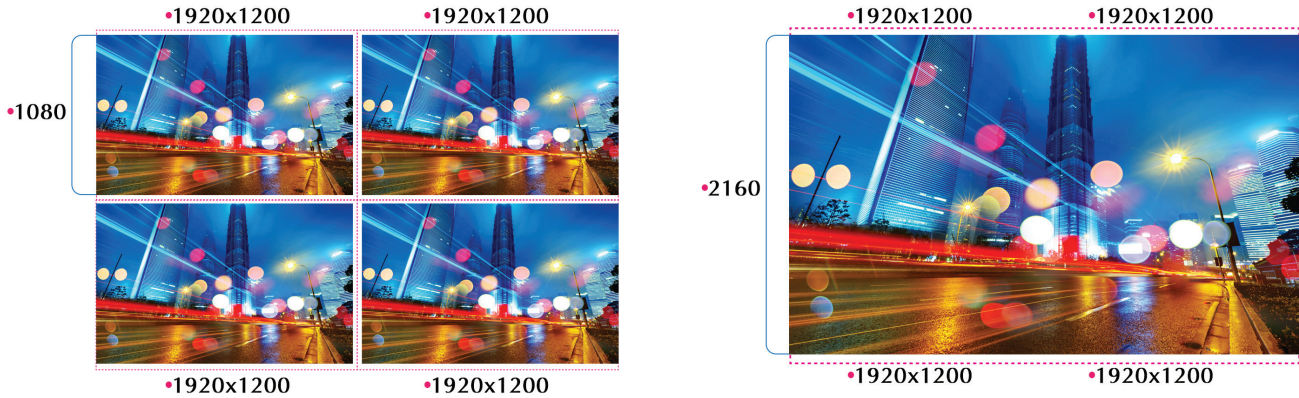

TileMatrix

NEC is committed to bringing the latest and greatest innovation to projectors. Multi-display capabilities and TileMatrix technologies are integrated into the new PA series projectors. This processing is all done internally and therefore only an external distribution amplifier is required to produce a beautiful 4K resolution image.