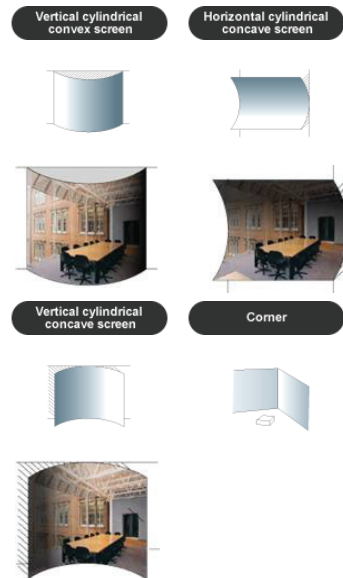

ADVANCED SOFTWARE FEATURES

Cornerstone

Enhanced keystone correction allows for horizontal, vertical and diagonal image correction for aligned images even when the projector is set up at an angle to the screen.

Geometric Correction

Projecting an image isn't confined to a standard flat screen or wall with the NEC PA Series. Geometric correction allows these models to project an image on spheres, cylinders, corner angles and many more non-standard surfaces.

Virtual Remote™

Used via a network connection (wired/wireless), you can control the projector directly from a computer without the need for additional control cables.

UNIQUE FEATURES

3D Reform™ allows you to square the image by adjusting horizontally, vertically or diagonally when the projector cannot be placed parallel or perpendicular to the screen