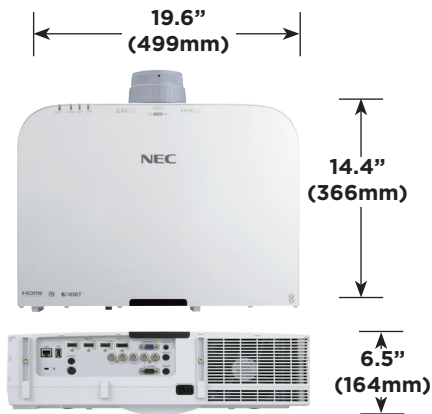

UNIQUE FEATURES

3D Reform™ allows you to square the image by adjusting horizontally, vertically or diagonally when the projector cannot be placed parallel or perpendicular to the screen

Advanced AccuBlend™ ensures detailed images when non-native resolution sources are connected to the projector

AutoSense™ automatically syncs with any computer signal and features one-touch image optimization

64-step image magnification with location control

Discreet source keys for source selection

Remote diagnostics enable the user to monitor and make adjustments to the projector remotely

Built-in HTTP page for control and monitoring over a LAN network. Email notification of error messages or lamp end-of-life can be sent to remote locations.

WARRANTY

Registered owners receive a 3-year parts and labor warranty including the first year of InstaCare. The lamp is covered for one year or 500 hours, whichever comes first. InstaCare provides the original owner one year of either limited 3 business day repair/return or next business day exchange.

IN THE BOX

Remote control, batteries, power cord, RGB signal cable, lens cap, user's manual on CD-ROM, quick start guide, product registration card, wired and wireless network setup guide, lens anti-theft screw

ORDERING MODEL NUMBERS

NP-PA622U

Specifications for PA622U

OPTICAL

Display Technology
Light Output (lumens)
Resolution
Native
Maximum
Contrast Ratio (up to)
Lamp Type
Lamp Life (up to)
Screen Size (diagonal)
Throw Ratio
NP11FL
NP12ZL
NP13ZL
NP14ZL
NP15ZL
NP30ZL
Projection Distance
Projection Angle
Lens*
Zoom
Zoom Ratio
Focus
F-number, f-number
NP11FL
NP12ZL
NP13ZL
NP14ZL
NP15ZL
NP30ZL
Shift
Keystone Correction

PA622U: 0.76" LCD with MLA
PA622U: 6200 normal
PA622U: WUXGA 1920 x 1200
WUXGA 1920 x 1200
6000:1 with auto iris
350W AC / 264W eco
3000 hours normal / 4000 hours eco
40 to 500 in. / 1.02 to 12.7m
0.80:1
1.19 - 1.56:1
1.50 - 3.02:1
2.97 - 4.79:1
4.70 - 7.02:1
0.79 - 1.04:1
2.5 to 68.5 ft. / 0.74 to 20.9m
10.3 to 10.8" tele / 13.7 to 14.5" wide
Manual
NP11FL: NA / NP12ZL: 1 to 1.31 / NP13ZL: 1 to 2.01 / NP14ZL: 1 to 1.61 / NP15ZL: 1 to 1.53 / NP30ZL: 1 to 1.3
Manual
F= 2.3, f= 13.2mm
F= 2.2 to 2.69, f= 19.4 to 25.3mm
F= 1.7 to 2.37, f= 24.2 to 48.6mm
F= 2.2 to 2.64, f= 48.5 to 77.6mm
F= 2.2 to 2.7, f= 76.6 to 116.5mm
F= 1.9 to 2.1, f= 13.2 to 17.2mm
PA622U: Mechanical -0.1 to +0.5 vertical, +/-0.3 horizontal
+/- 40° horizontal, +/- 30° vertical

SIGNAL COMPATIBILITY/CONNECTIVITY

Scan Rate
Horizontal
Vertical
Supported Video Standards
SD/HD Video Signal Compatibility
PC Signal Compatibility
Macintosh Compatibility
Input/Output Terminals
RGB1 (analog)
RGB2 (analog)
RGB3 (digital)
RGB4 (digital)
RGB5 (digital)
RGB6 (digital)
Audio
Monitor Out
Audio Out
Audio
External Control
Sync Compatibility