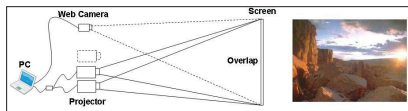

Stacking correction

The industry's first built-in stacking correction capabilities (up to four projectors) allows the projectors to boost an image's brightness up to 24,800 lumens, which is ideal for larger-sized screens and environments with heavy ambient light. This feature also prevents the complete loss of an image, which can happen when using only one projector.