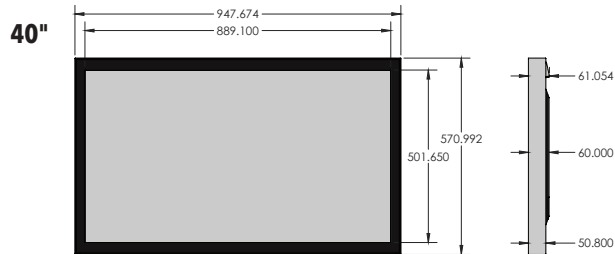

## Solution Sizes Available

	40"	48"	55"
Display Compatible	P404, V404	P484, V484	P554, V554
PART NUMBER	OLP-404	OLP-484	OLP-554
Protective Glass	4mm Anti-Glare Cover Glass		
TOUCH TECHNOLOGY	Projected Capacitive		
Touch Points	80 Point		
Response Time	16ms		
Touch Accuracy	+/- 1.5mm (Over 99% Area)		
Interface	Type A USB		
Communication	USB 2.0		
POWER SUPPLY MODE	Single USB connection (5v, 1A)		
Duty Cycle	24/7		
Aspect Ratio	16:9		
ORIENTATION	Portrait / Landscape / Face Up / Face Down		
WIDTH/HEIGHT/DEPTH INCLUDING MONITOR	37.31" x 22.48" x 2"	43.98" x 26.18" x 2.14"	50.53" x 29.66" x 2.461"
Weight Without Monitor	22.27lbs	28.44lbs	35.94lbs
OS Support	Windows, Google Chrome, Android, Mac, Linux		