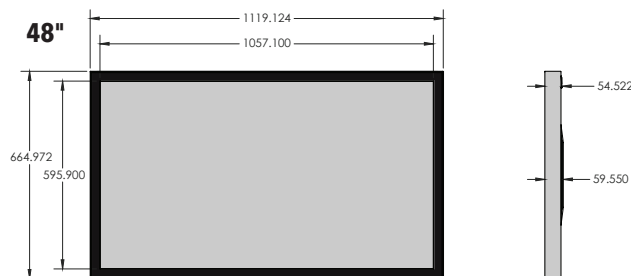

## Solution Sizes Available

	40"	48"	55"
Display Compatible	P404, V404	P484, V484	P554, V554
PART NUMBER	OLP-404	OLP-484	OLP-554
Protective Glass	4mm Anti-Glare Cover Glass		
TOUCH TECHNOLOGY	Projected Capacitive		
Touch Points	80 Point		
Response Time	16ms		
Touch Accuracy	+/- 1.5mm (Over 99% Area)		
Interface	Type A USB		
Communication	USB 2.0		
POWER SUPPLY MODE	Single USB connection (5v, 1A)		
Duty Cycle	24/7		
Aspect Ratio	16:9		
ORIENTATION	Portrait / Landscape / Face Up / Face Down		
WIDTH/HEIGHT/DEPTH INCLUDING MONITOR	37.31" x 22.48" x 2"	43.98" x 26.18" x 2.14"	50.53" x 29.66" x 2.461"
Weight Without Monitor	22.27lbs	28.44lbs	35.94lbs
OS Support	Windows, Google Chrome, Android, Mac, Linux		