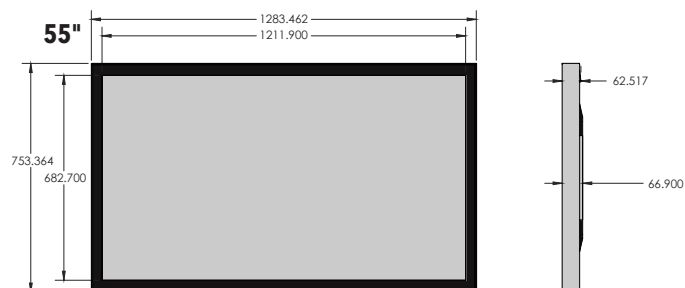

## Solution Sizes Available

	40"	48"	55"
Display Compatible	P404, V404	P484, V484	P554, V554
PART NUMBER	OLP-404	OLP-484	OLP-554
Protective Glass	4mm Anti-Glare Cover Glass		
TOUCH TECHNOLOGY	Projected Capacitive		
Touch Points	80 Point		
Response Time	16ms		
Touch Accuracy	+/- 1.5mm (Over 99% Area)		
Interface	Type A USB		
Communication	USB 2.0		
POWER SUPPLY MODE	Single USB connection (5v, 1A)		
Duty Cycle	24/7		
Aspect Ratio	16:9		
ORIENTATION	Portrait / Landscape / Face Up / Face Down		
WIDTH/HEIGHT/DEPTH INCLUDING MONITOR	37.31" x 22.48" x 2"	43.98" x 26.18" x 2.14"	50.53" x 29.66" x 2.461"
Weight Without Monitor	22.27lbs	28.44lbs	35.94lbs
OS Support	Windows, Google Chrome, Android, Mac, Linux		