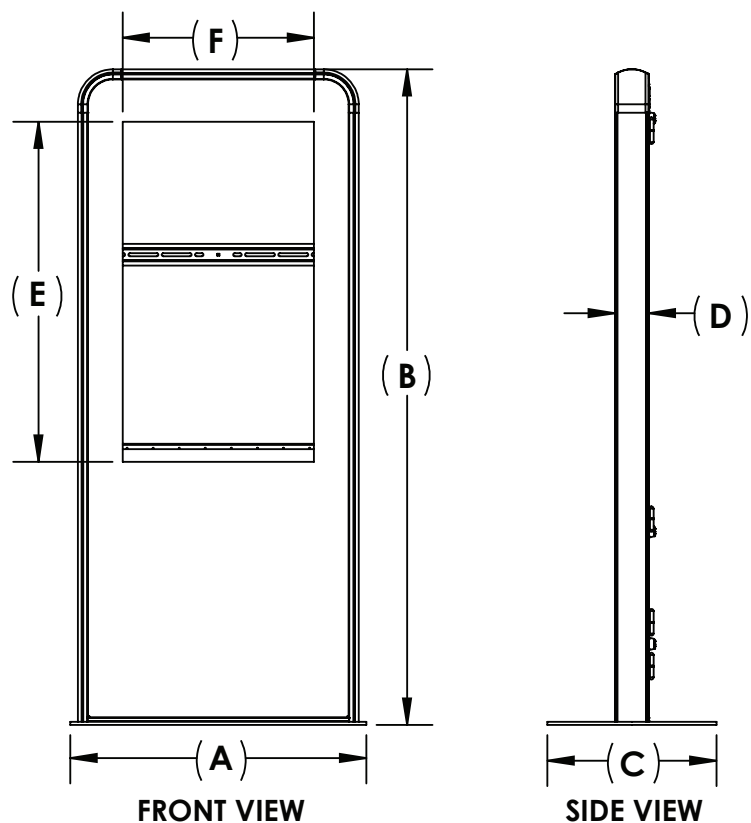

MODEL	NEC-KIOSK-PORT-S	NEC-KIOSK-PORT-B
LCD Monitor	V463	
Viewable Image Size	46"	
Panel Orientation	Portrait	
Native Resolution	1080 x 1920	
Brightness (Typical/Max)	350/ 500 cd/m2	
Contrast Ratio (Typical)	4000:1	
Approx. Weight	182.0 lbs. / 82.55 kg	
Power Requirement	120 VAC/60 hz/5 Amp	
Environment	Indoor	
Software	Not Included	

Kiosk Dimensions

Model Number	Dimension A	Dimension B	Dimension C	Dimension D	Dimension E	Dimension F
NEC-KIOSK-PORT-S	35.00" (889mm)	77.51" (1969mm)	20.00" (508mm)	4.00" (102mm)	40.20" (1021mm)	22.61" (574mm)
NEC-KIOSK-PORT-B	35.00" (889mm)	77.51" (1969mm)	20.00" (508mm)	4.00" (102mm)	40.20" (1021mm)	22.61" (574mm)