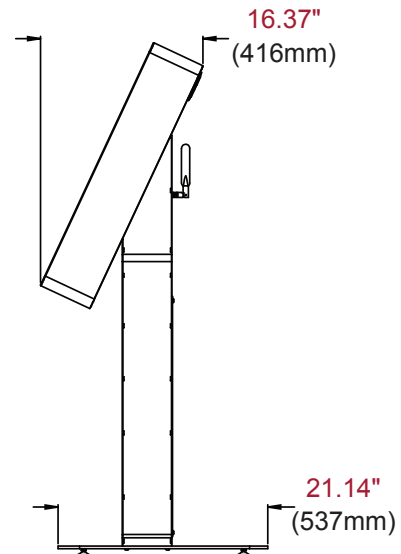

SIDE VIEW

*Product warranty, if any, is provided directly by the manufacturer of the product. Warranty periods and warranty terms and conditions are as specified by each manufacturer in their applicable warranty statement. NEC does not provide any warranty on third party (non-NEC manufactured) products.

All rights reserved in favor of their respective owners. All hardware and software names are brand names and/or registered trademarks of the respective manufacturers. All specifications are subject to change without notice. Errors and omissions are excepted.

NEC Display Solutions of America, Inc. All rights reserved.