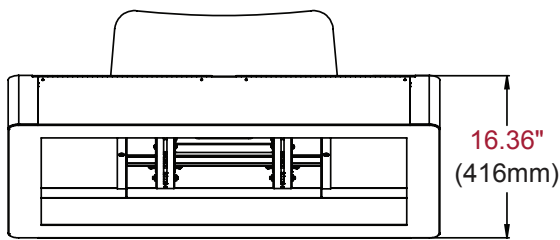

MODEL	NEC-KIOSK-LAND-S	NEC-KIOSK-LAND-B
LCD Monitor	V423	
Viewable Image Size	42"	
Panel Orientation	Landscape	
Native Resolution	1920 x 1080	
Brightness (Typical/Max)	320 cd/m2 / 450 cd/m2	
Contrast Ratio (Typical)	1300:1	
Approx. Weight	225 lbs. / 102 kg	
Power Requirement	120 VAC/60 hz/5 Amp	
Environment	Indoor	
Software	Not Included	

Kiosk Dimensions

TOP VIEW