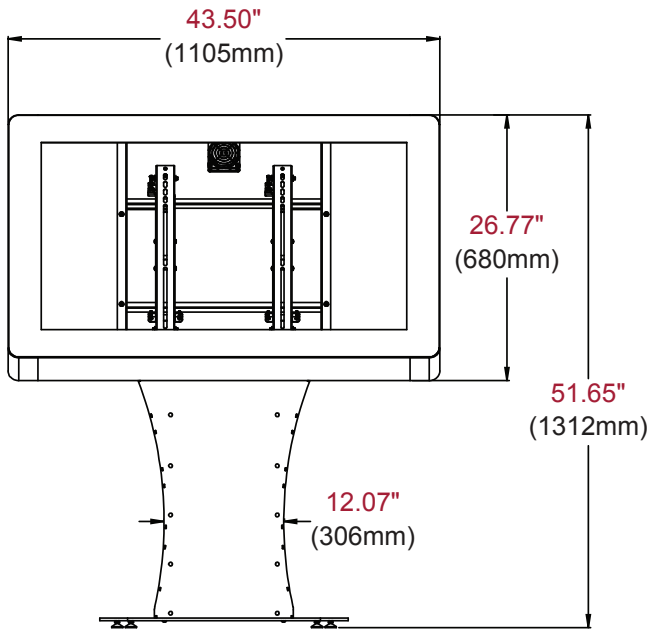

MODEL	NEC-KIOSK-LAND-S	NEC-KIOSK-LAND-B
LCD Monitor	V423	
Viewable Image Size	42"	
Panel Orientation	Landscape	
Native Resolution	1920 x 1080	
Brightness (Typical/Max)	320 cd/m2 / 450 cd/m2	
Contrast Ratio (Typical)	1300:1	
Approx. Weight	225 lbs. / 102 kg	
Power Requirement	120 VAC/60 hz/5 Amp	
Environment	Indoor	
Software	Not Included	

Kiosk Dimensions

FRONT VIEW

*Product warranty, if any, is provided directly by the manufacturer of the product. Warranty periods and warranty terms and conditions are as specified by each manufacturer in their applicable warranty statement. NEC does not provide any warranty on third party (non-NEC manufactured) products.

All rights reserved in favor of their respective owners. All hardware and software names are brand names and/or registered trademarks of the respective manufacturers. All specifications are subject to change without notice. Errors and omissions are excepted.

NEC Display Solutions of America, Inc. All rights reserved.