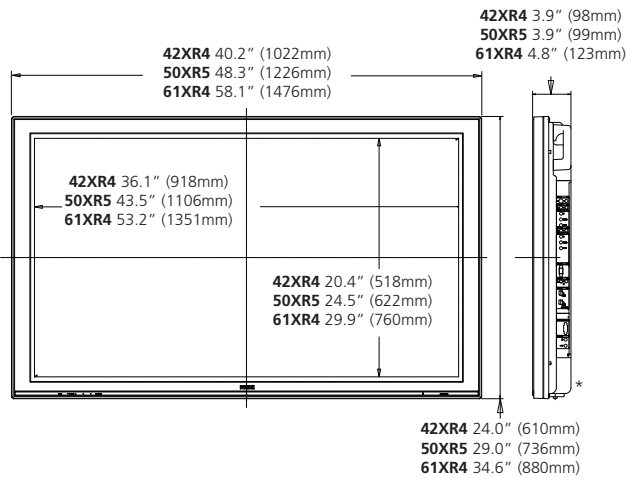

*42XR4 input panel located at the bottom of the unit.

UNIQUE FEATURES

Advanced AccuBlend	Ensures detailed images when non-native resolution sources are connected to the projector.
Phosphor Protection	6 modes - A comprehensive set of built-in modes protects your screen from image retention.
Enhanced Mass Area Superior Sampling (Enhanced MASS)	Eliminates jagged lines, removes color separation and improves detail for crystal clear images.
Capsulated Color Filter™ (CCF) technology	CCF delivers realistic color reproduction creating the greatest color space when plotted on the C.I.E. Chromaticity chart. (50XR5, 61XR4)
AccuCrimson™ Filter technology	Further enhances the effects of the CCF producing better reds and greens. (50XR5, 61XR4)
Color Tune Technology	Adjust individual colors without affecting white balance.
Gamma 12	Provides the highest color processing in a plasma display at 68.7 billion colors (4096 steps) resulting in increased detail never seen before... no matter what the viewing environment!
Crystal Clear Panel/Drive	Provides technology to improve brightness 130% and contrast 100% over previous models and also removes false contouring (42XR4 only).
Bonded Color Filter	Improves color, bright room contrast and sharpness while reducing the multiple image reflections possible with traditional filter technologies (42XR4 only).
Enhanced Split Screen	Yes
Closed captioning	Yes