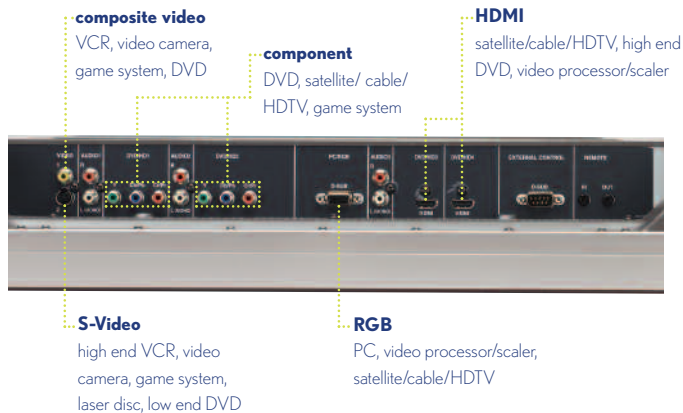

Because It's your Image

NEC

*42XR4 input panel located at the bottom of the unit.

UNIQUE FEATURES

Advanced AccuBlend	Ensures detailed images when non-native resolution sources are connected to the projector.
Phosphor Protection	6 modes - A comprehensive set of built-in modes protects your screen from image retention.
Enhanced Mass Area Superior Sampling (Enhanced MASS)	Eliminates jagged lines, removes color separation and improves detail for crystal clear images.
Capsulated Color Filter™ (CCF) technology	CCF delivers realistic color reproduction creating the greatest color space when plotted on the C.I.E. Chromaticity chart. (50XR5, 61XR4)
AccuCrimson™ Filter technology	Further enhances the effects of the CCF producing better reds and greens. (50XR5, 61XR4)
Color Tune Technology	Adjust individual colors without affecting white balance.
Gamma 12	Provides the highest color processing in a plasma display at 68.7 billion colors (4096 steps) resulting in increased detail never seen before... no matter what the viewing environment!
Crystal Clear Panel/Drive	Provides technology to improve brightness 130% and contrast 100% over previous models and also removes false contouring (42XR4 only).
Bonded Color Filter	Improves color, bright room contrast and sharpness while reducing the multiple image reflections possible with traditional filter technologies (42XR4 only).
Enhanced Split Screen	Yes
Closed captioning	Yes