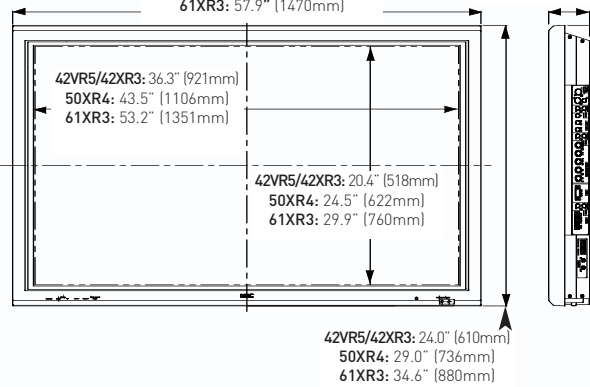

Empowered by Innovation

NEC

42VR5/42XR3: 40.1" [1018mm]
50XR4: 48.1" [1222mm]
61XR3: 57.9" [1470mm]

42VR5/42XR3: 3.5" [89mm]
50XR4: 3.8" [96mm]
61XR3: 4.7" [119mm]

Contrast measurements for the real world.