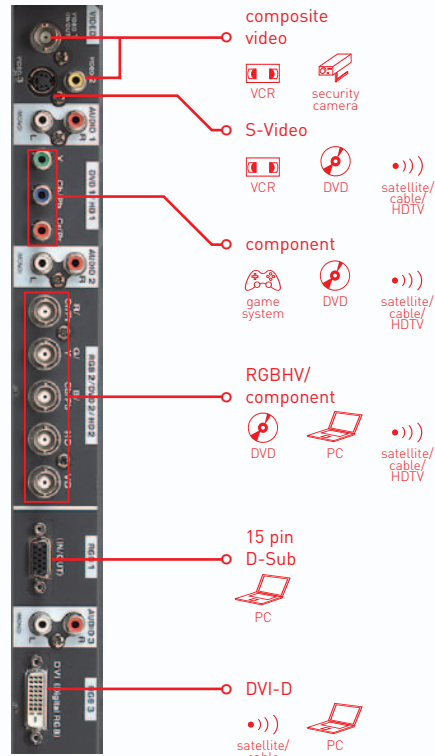

adaptable.

Designed specifically to meet the changing needs at home

- **Unique PIP functionality.** Allows for different PIP locations as well as size options and aspect ratios.
- **Sleep timer.** Allows for automatic shut off.
- **Extensive connections** to virtually any source including a satellite receiver, DVD, VCR, computer, video games and more.
- **DVI with HDCP** allows you to display HD content that is protected.
- **Closed captioning**
- **Place anywhere.** Fits into any space seamlessly with multiple screen sizes (42", 50", 61").
- **Compliment any room.** NEC provides a full assortment of accessories.
- **Direct source selection from remote.**
- **Multiple aspect ratio modes.** Display the image based on the source or viewer's preference.
- **NEC offers high altitude flexibility** as a standard feature (up to 9180 ft).
- **Extremely quiet operation.** Listen to your movie, not your equipment.

see back for details on NEC's
REAL WORLD
CONTRAST MEASUREMENTS

*60,000 hour panel life is an approximate time for the display panel to reach half of its original brightness. The panel life is based on motion video as the input source and all display settings at factory default. This time may vary if the source varies and monitor settings are not at factory default. The time given does not imply any warranty beyond the products standard warranty.

Empowered by Innovation

NEC

42VR5/42XR3: 40.1" [1018mm]
50XR4: 48.1" [1222mm]
61XR3: 57.9" [1470mm]

42VR5/42XR3: 3.5" [89mm]
50XR4: 3.8" [96mm]
61XR3: 4.7" [119mm]

Contrast measurements for the real world.