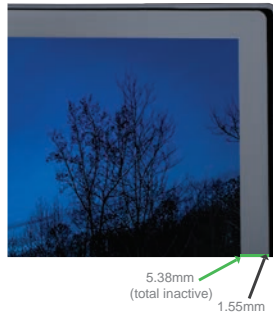

MultiSync EX341R Features

Ultra Thin Design

The MultiSync EX341R features some of the industry's smallest bezels at 1.55mm on each side. In addition, the slim cabinet is only 60mm from the front of the panel to the VESA mounting plate. Front on screen display (OSD) controls have been moved to a 5-way control button on the back.