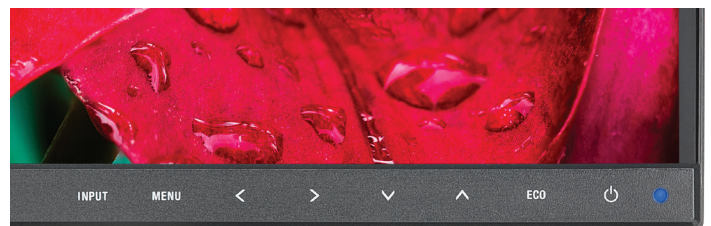

### IT-Friendly Features

Customize Setting allows both users and IT administrators to set and restore preferred settings with just one touch, contributing to a free-seating business environment.

The optional NaViSet™ Administrator 2.0 software offers an intuitive graphical interface, allowing for easy adjustment of display settings via mouse and keyboard. NaViSet Administrator provides all the advanced control to remotely located IT professionals.