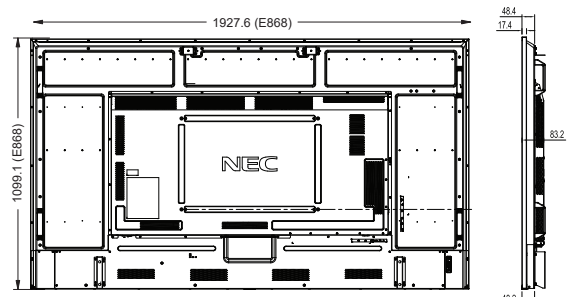

MODEL		E758	E868
LCD MODULE	Panel Technology	IPS	
	Viewable Image Size	75"	86"
	Native Resolution	3840 x 2160	
	Brightness (Typical/Minimum)	350 cd/m²	
	Contrast Ratio (Typical)*	1200:1 (without local dimming)	
	Viewing Angle	178° Vert., 178° Hor. (89U/89D/89U/89R) @ CR>10	
	Aspect Ratio	16:9	
	Color Gamut	72% NTSC	
	Displayable Colors	Over 1.07 Billion (10bit)	
	Orientation	Landscape and Portrait	
	Panel Haze (%)	25%	
CONNECTIVITY	Input Terminals	Digital	HDMI (2.0 x 3 with HDCP 2.2)
		Analog	VGA 15-pin D-Sub, Stereo Mini Jack 3.5mm
		Audio	Digital Audio through HDMI x 3, Stereo Mini Jack
		External Control	RS-232C, LAN (100Mb) with limitation
		Data	USB 2.0 (Media Player Auto Playback), USB Type-C x 1
	Output Terminals	Digital	N/A
		Analog	N/A
		Audio Amplifier	Stereo Mini Jack 3.5mm
		External Control	N/A
		USB Type-C Power Delivery	5V/3A
POWER CONSUMPTION	On (Typ/Max Brightness/All Max)	145W/180W/250W	205W/255W/330W
	Network Standby	2W	
	Normal Standby	0.5W	
	Current Rating	1.2A - 2.8A @ 100V - 240V	1.5A - 3.7A @ 100V - 240V
	Speaker Rating	Integrated 10W x 10W	
PHYSICAL SPECIFICATIONS	Bezel Width (L/R, T/B)	14.3 x 14.3 x 14.3 x 14.8mm	
	Net Dimensions (Without stand; W x H x D)	1682.30 x 961.10 x 83.2mm 66.23 x 37.84 x 3.28 in.	1927.60 x 1099.10 x 83.2mm 75.89 x 43.27 x 3.28 in.
	Net Weight (Without Stand)	80.0 lbs. / 36.30kg	101.4 lbs. / 46.0kg
	VESA Hole Configuration	600 x 400mm (M8)	
SENSORS	Ambient Light Sensor	Integrated	
	Human Sensor	N/A	
	Temperature Sensor	Internal Sensors	
NFC Sensor	NFC Sensor	N/A	
ENVIRONMENTAL CONDITIONS	Operating Temperature	32-104°F / 0-40°C	
	Operating Humidity	20-80%	
	Operating Altitude	3000m (9843ft)	
LIMITED WARRANTY	3 years Advanced Replacement		
ADDITIONAL FEATURES	Integrated USB Media Player, Variable picture modes (Dynamic/Standard/Energy Savings/ Conferencing/HighBright/Custom/HDR), Advanced Video/Audio Settings, Wake on Video Signal, HDR 10 Support, Variable Sound Modes (Standard/Music/Movie/Custom), CEC Communication, First and Custom Detect Options, Sleep Timer, Built-In closed captioning, Integrated Ambient Light Sensor, Integrated Temperature Sensors, Local Dimming, Power USB (5V/3A)Amx/CEC/Crestron Connected SupportJoy Stick (Key Guide)Nav/SET Administrator 2 Compatible LAN or RS232 Communication (limited), USB-C Port for power delivery		
ENERGY STAR	8.0		
SHIPS WITH	Power Cord, 3.0m HDMI Cable, Wireless Remote Control, Batteries, Setup Manual,		
Optional Speakers	N/A		
Optional Stand	ST-801		
Other Accessories	Table Top Stand (ST-801), Tilt Wall Mount (WMK-7598T)		

Tabletop Stand

ST-801