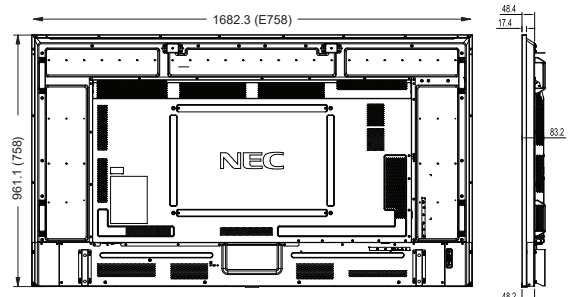

MODEL		E758	E868
LCD MODULE	Panel Technology	IPS	
	Viewable Image Size	75"	86"
	Native Resolution	3840 x 2160	
	Brightness (Typical/Minimum)	350 cd/m²	
	Contrast Ratio (Typical)*	1200:1 (without local dimming)	
	Viewing Angle	178° Vert., 178° Hor. (89U/89D/89U/89R) @ CR>10	
	Aspect Ratio	16:9	
	Color Gamut	72% NTSC	
	Displayable Colors	Over 1.07 Billion (10bit)	
	Orientation	Landscape and Portrait	
	Panel Haze (%)	25%	
CONNECTIVITY	Input Terminals	Digital	HDMI (2.0 x 3 with HDCP 2.2)
		Analog	VGA 15-pin D-Sub, Stereo Mini Jack 3.5mm
		Audio	Digital Audio through HDMI x 3, Stereo Mini Jack
		External Control	RS-232C, LAN (100Mb) with limitation
		Data	USB 2.0 (Media Player Auto Playback), USB Type-C x 1
	Output Terminals	Digital	N/A
		Analog	N/A
		Audio Amplifier	Stereo Mini Jack 3.5mm
		External Control	N/A
		USB Type-C Power Delivery	5V/3A
POWER CONSUMPTION	On (Typ/Max Brightness/All Max)	145W/180W/250W	205W/255W/330W
	Network Standby	2W	
	Normal Standby	0.5W	
	Current Rating	1.2A - 2.8A @ 100V - 240V	1.5A - 3.7A @ 100V - 240V
	Speaker Rating	Integrated 10W x 10W	
PHYSICAL SPECIFICATIONS	Bezel Width (L/R, T/B)	14.3 x 14.3 x 14.3 x 14.8mm	
	Net Dimensions (Without stand; W x H x D)	1682.30 x 961.10 x 83.2mm 66.23 x 37.84 x 3.28 in.	1927.60 x 1099.10 x 83.2mm 75.89 x 43.27 x 3.28 in.
	Net Weight (Without Stand)	80.0 lbs. / 36.30kg	101.4 lbs. / 46.0kg
	VESA Hole Configuration	600 x 400mm (M8)	
SENSORS	Ambient Light Sensor	Integrated	
	Human Sensor	N/A	
	Temperature Sensor	Internal Sensors	
NFC Sensor	NFC Sensor	N/A	
ENVIRONMENTAL CONDITIONS	Operating Temperature	32-104°F / 0-40°C	
	Operating Humidity	20-80%	
	Operating Altitude	3000m (9843ft)	
LIMITED WARRANTY	3 years Advanced Replacement		
ADDITIONAL FEATURES	Integrated USB Media Player, Variable picture modes (Dynamic/Standard/Energy Savings/ Conferencing/HighBright/Custom/HDR), Advanced Video/Audio Settings, Wake on Video Signal, HDR 10 Support, Variable Sound Modes (Standard/Music/Movie/Custom), CEC Communication, First and Custom Detect Options, Sleep Timer, Built-In closed captioning, Integrated Ambient Light Sensor, Integrated Temperature Sensors, Local Dimming, Power USB (5V/3A)Amx/CEC/Crestron Connected SupportJoy Stick (Key Guide)Nav/SET Administrator 2 Compatible LAN or RS232 Communication (limited), USB-C Port for power delivery		
ENERGY STAR	8.0		
SHIPS WITH	Power Cord, 3.0m HDMI Cable, Wireless Remote Control, Batteries, Setup Manual,		
Optional Speakers	N/A		
Optional Stand	ST-801		
Other Accessories	Table Top Stand (ST-801), Tilt Wall Mount (WMK-7598T)		

Tabletop Stand

ST-801