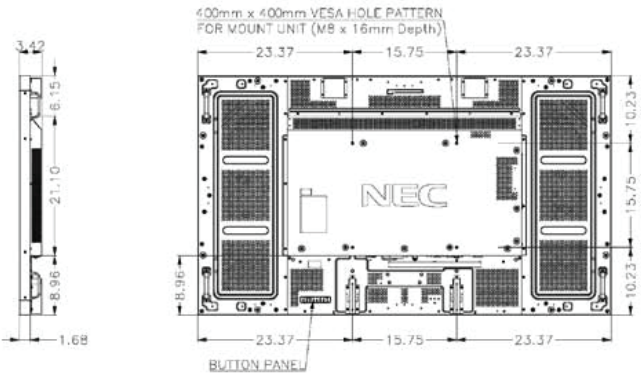

E705-DNT

Touch Display

This 70" touch screen can operate 16/7 due to its internal and external design. Internally, the display features thermal and cooling abilities as well as self-diagnosis tools and fan technology. Externally, the display claims a sealed, industrial-strength, premium-grade panel design, so you can mount the display in even the most heavily trafficked areas.

At a Glance

- 16/7 operation

- LED Edge-lit

- 4000:1 contrast ratio

- Industrial strength design

- Landscape Orientation

Applications

- QSR

- Classrooms

- Public spaces

- Corporate huddle rooms

Commercial-Grade

- LED backlighting delivers both environmental and economic benefits
- Temperature sensors and fans protect the panel from damage
- High definition, and contrast ratio deliver superior visual quality
- Internal 10W speakers and built-in handles enable a simplified installation

Connected

- Comprehensive input panel connects to latest peripherals
- Full bi-directional RS-232 control and ethernet control allow individual and group-addressable control, including email diagnostics
- Compatibility with NEC control software PD Comms Tool and NaViSet Administrator 2
- Custom input detect feature to prioritize active inputs
- Expanded terminal interface including 2 HDMI, DisplayPort, DVI and VGA options

Adaptable

- Flexible connectivity with built-in OPS expansion slot for maximum versatility
- Extensive control and diagnostic communication provide the highest level of remote management
- IR and Button Lock options for protecting against unnecessary setting changes