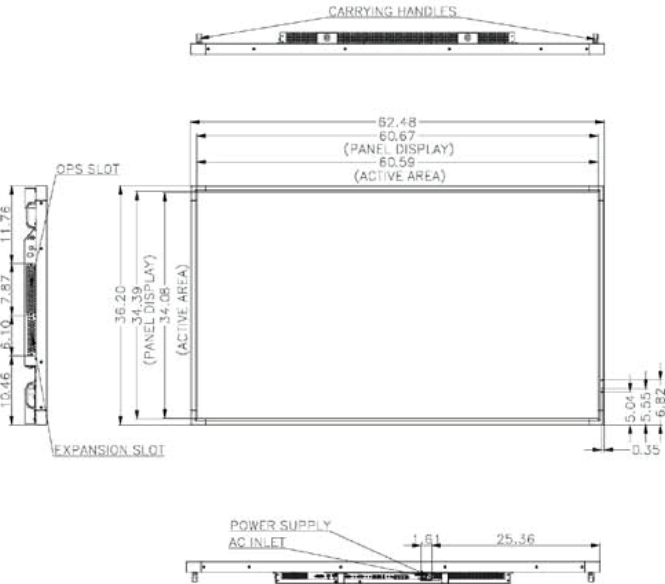

E705-DNT

Touch Display

This 70" touch screen can operate 16/7 due to its internal and external design. Internally, the display features thermal and cooling abilities as well as self-diagnosis tools and fan technology. Externally, the display claims a sealed, industrial-strength, premium-grade panel design, so you can mount the display in even the most heavily trafficked areas.

At a Glance

- 16/7 operation

- LED Edge-lit

- 4000:1 contrast ratio

- Industrial strength design

- Landscape Orientation

Applications

- QSR

- Classrooms

- Public spaces

- Corporate huddle rooms

Commercial-Grade

- LED backlighting delivers both environmental and economic benefits
- Temperature sensors and fans protect the panel from damage
- High definition, and contrast ratio deliver superior visual quality
- Internal 10W speakers and built-in handles enable a simplified installation